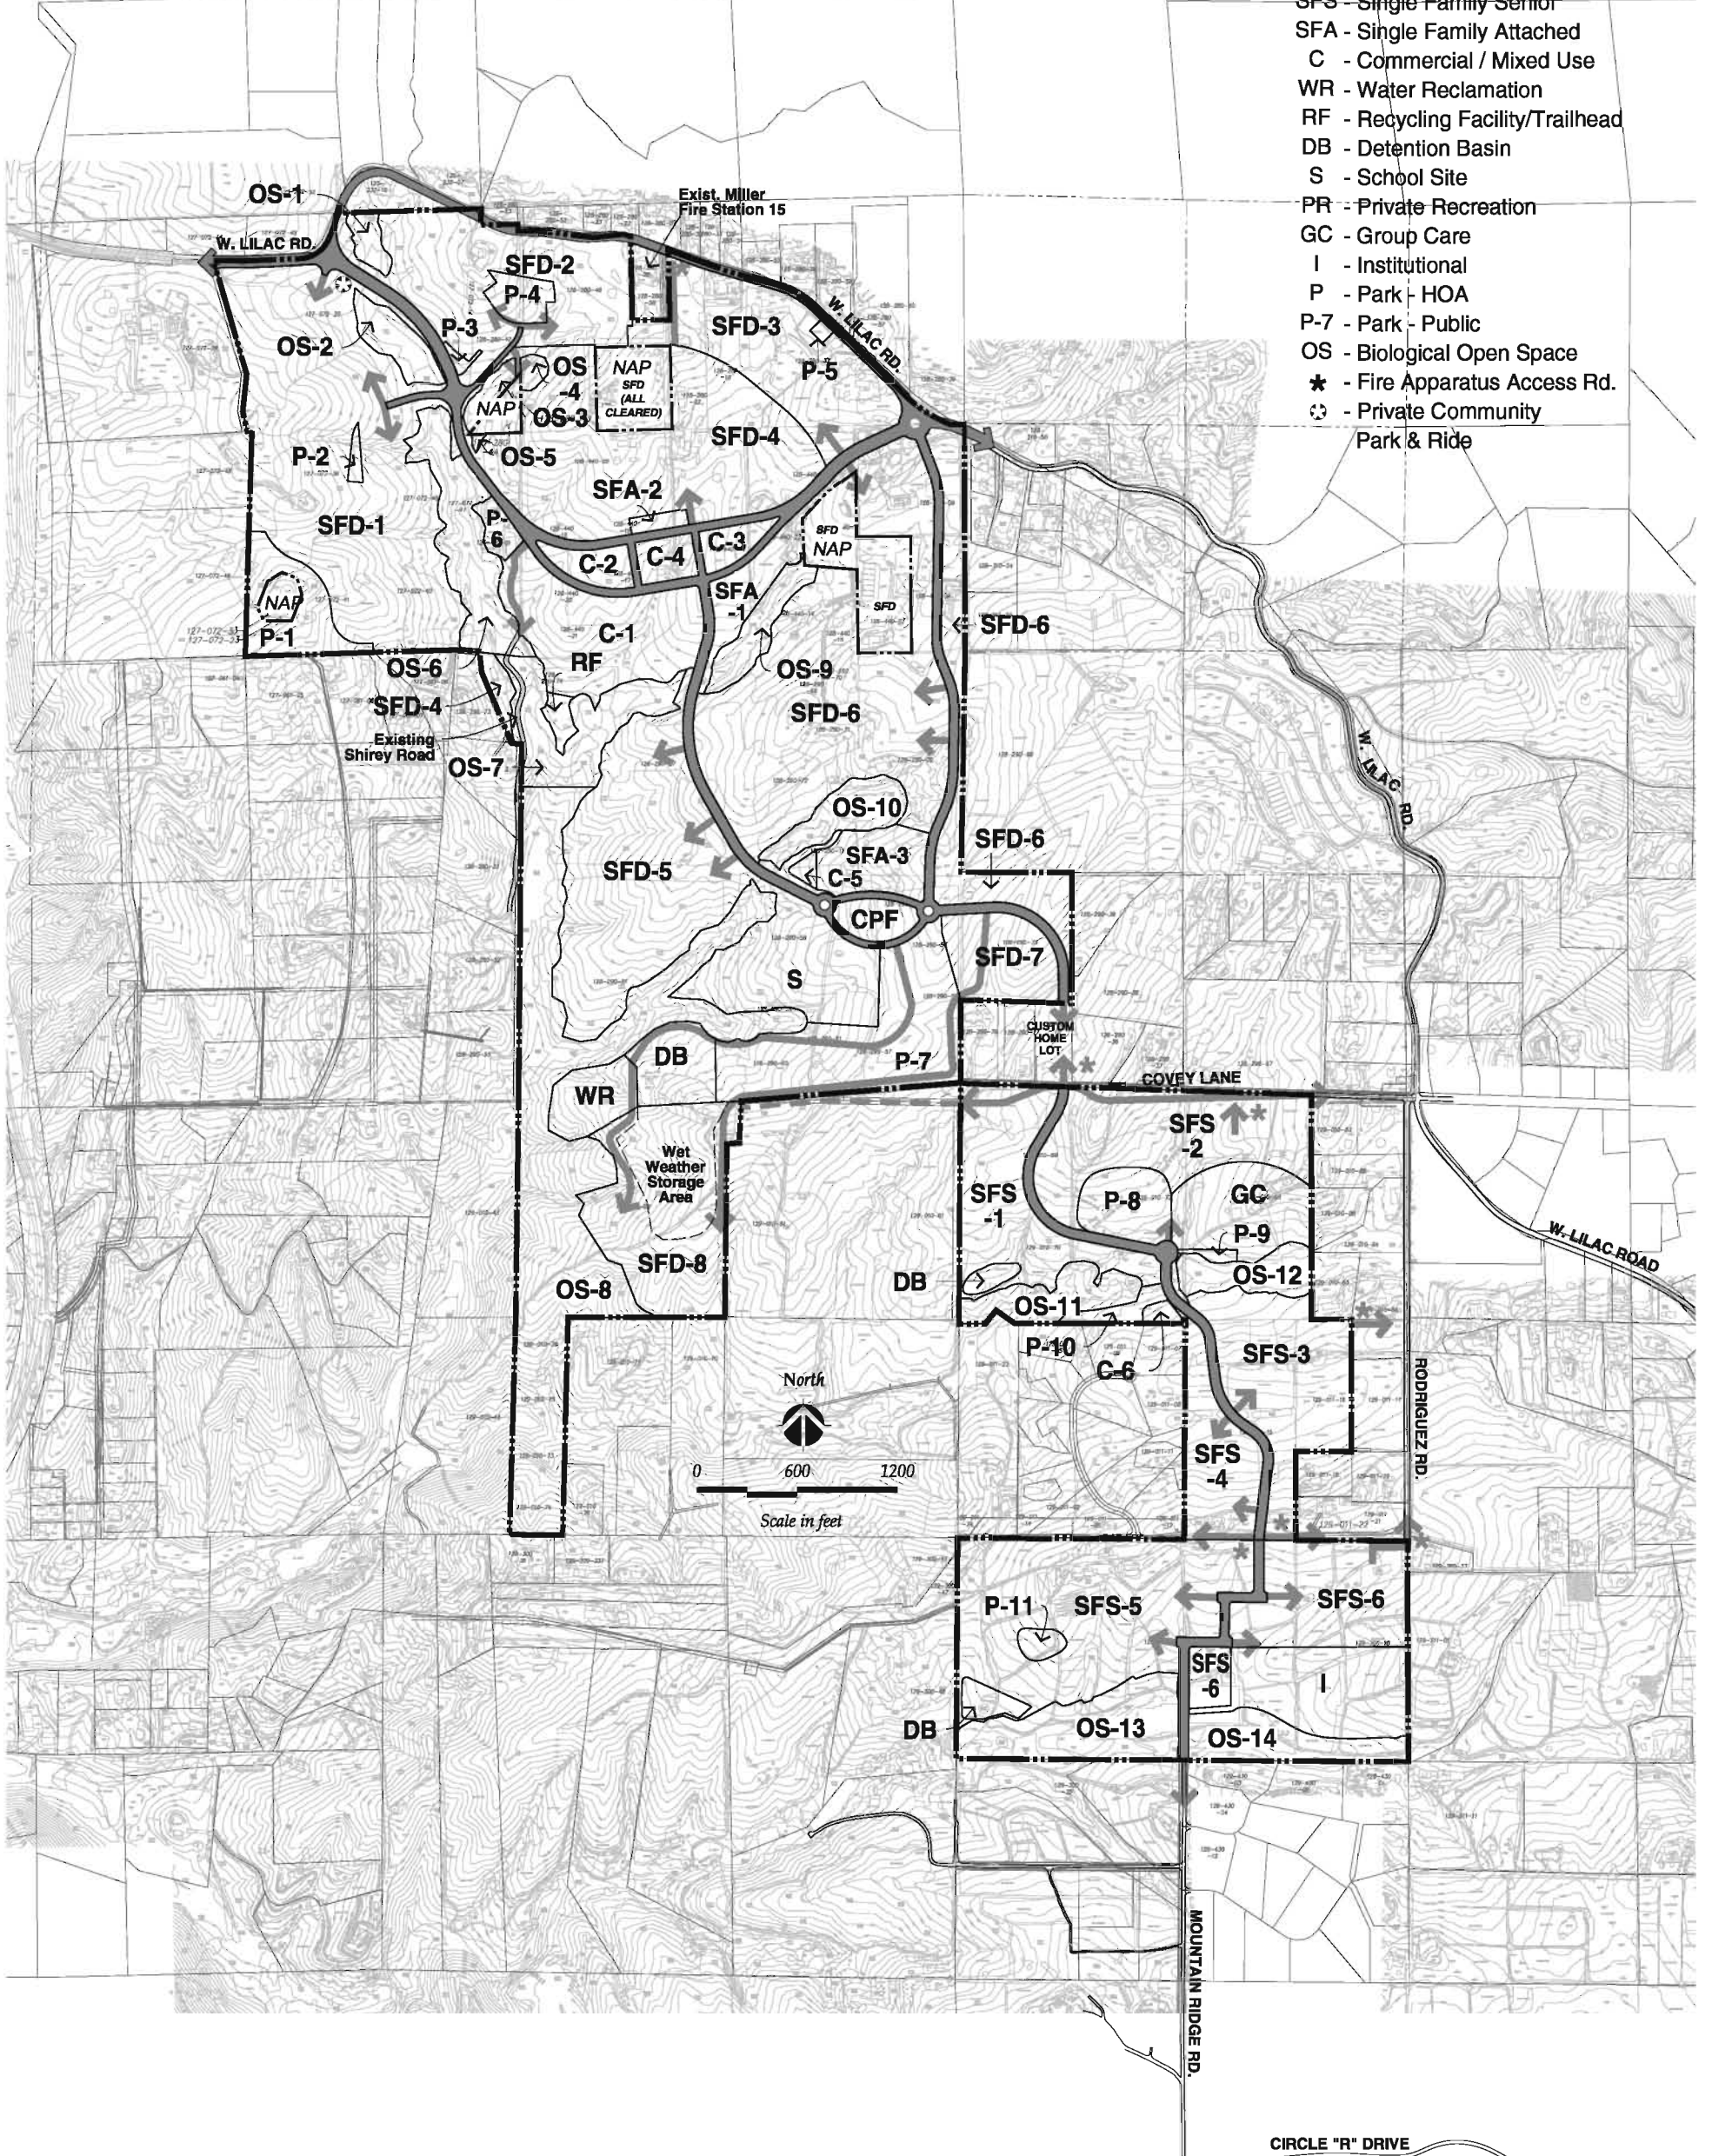

1000' Scale Vicinity Map

Lilac Hills Ranch

LEGEND

- SFD - Single Family Detached
- SFS - Single Family Senior
- SFA - Single Family Attached
- C - Commercial / Mixed Use
- WR - Water Reclamation
- RF - Recycling Facility/Trailhead
- DB - Detention Basin
- S - School Site
- PR - Private Recreation
- GC - Group Care
- I - Institutional
- P - Park - HOA
- P-7 - Park - Public
- OS - Biological Open Space
- ★ - Fire Apparatus Access Rd.
- ⊙ - Private Community Park & Ride