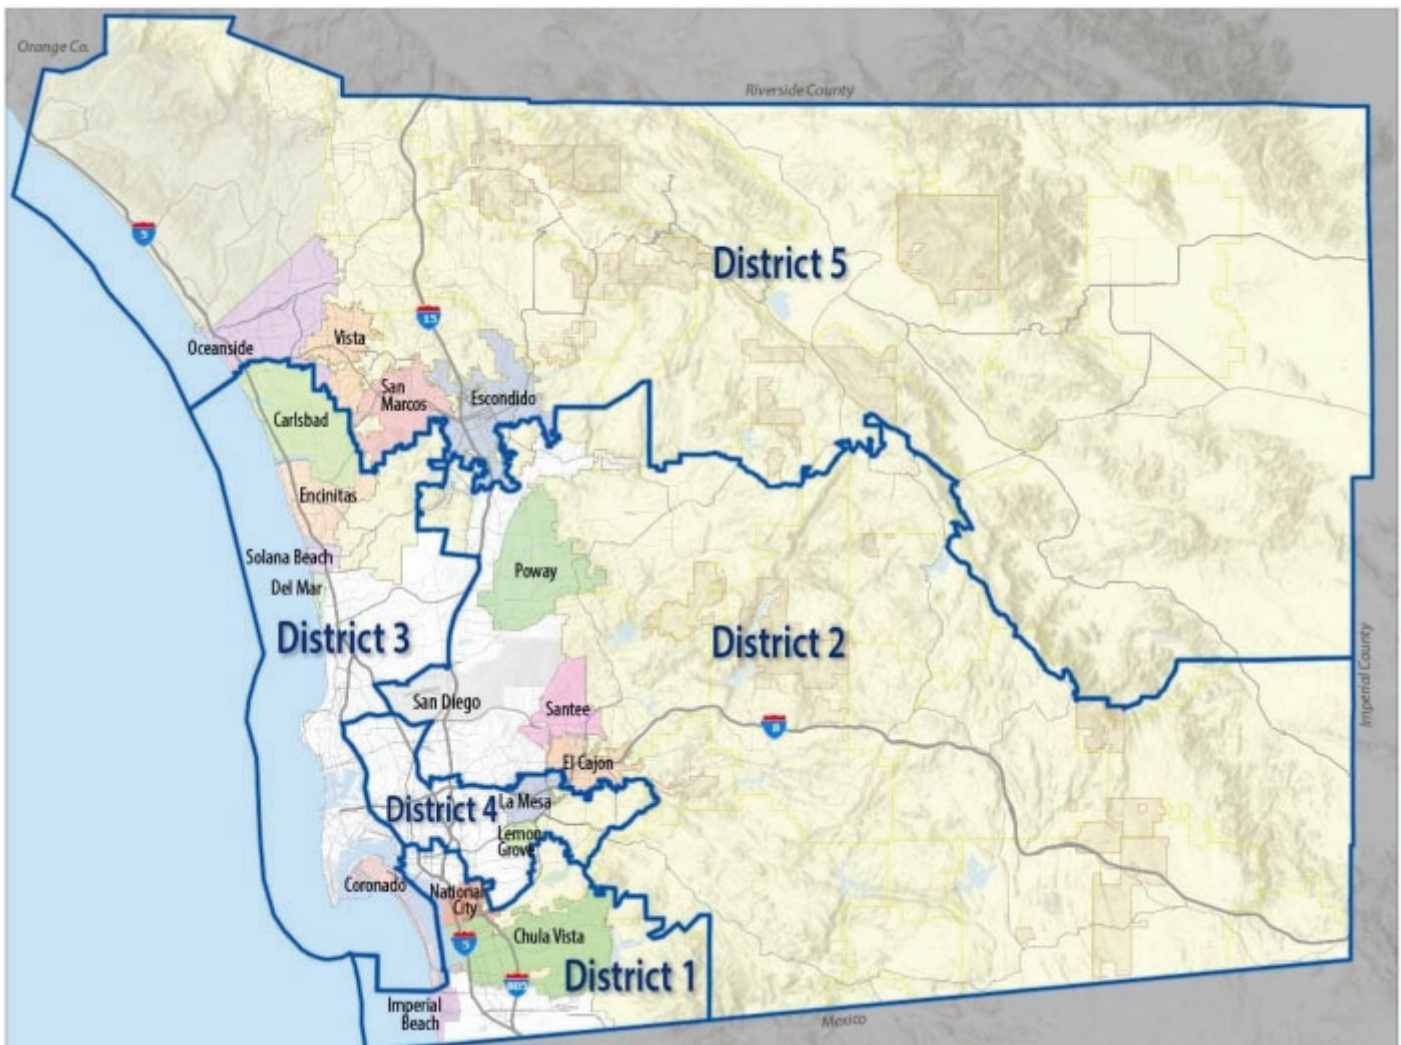

				
Nora Vargas District 1 Chair	Joel Anderson District 2	Terra Lawson-Remer District 3 Vice-Chair	Vacant District 4	Jim Desmond District 5

**Chief Administrative Office**

Chief Administrative Officer  
Assistant Chief Administrative Officer