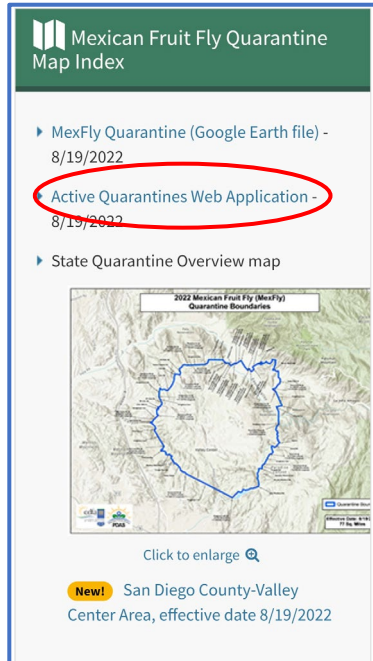

Is your property in the quarantine zone? (how to access the map on your phone)

1

In the browser search bar, type: “mexfly quarantine in San Diego”.
Select the “Plant Health-MEXFLY” link

2

Scroll down and select “Active Quarantines Web Application” link

3

At the bottom, click “OK”

4

The map will pull up. It may take a minute to load.
In the legend window, click the “x” button to reveal the address line

5

In the address line, enter your address. Additionally, you can adjust the “results” buffer range, indicated by an orange circle