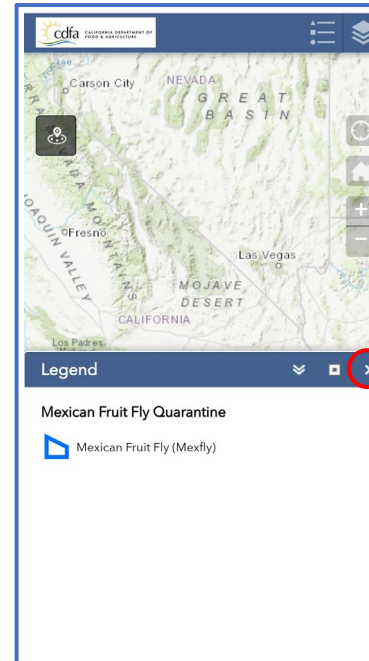

Is your property in the quarantine zone? (how to access the map on your phone)

1

In the browser search bar, type: “mexfly quarantine in San Diego”.
Select the “Plant Health-MEXFLY” link

2

Scroll down and select “Active Quarantines Web Application” link

3

At the bottom, click “OK”

4

The map will pull up. It may take a minute to load.
In the legend window, click the “x” button to reveal the address line

5

In the address line, enter your address. Additionally, you can adjust the “results” buffer range, indicated by an orange circle