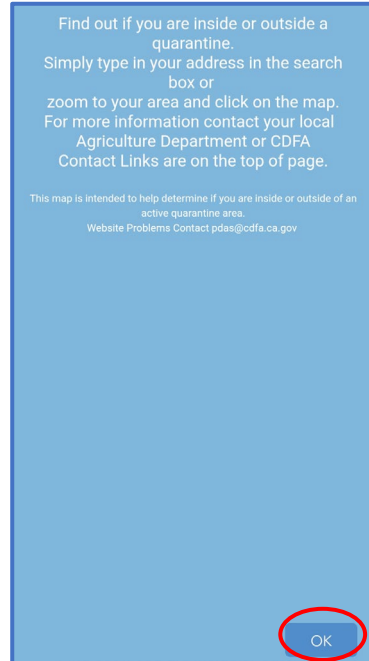

Is your property in the quarantine zone? (how to access the map on your phone)

1

In the browser search bar, type: “mexfly quarantine in San Diego”.
Select the “Plant Health-MEXFLY” link

2

Scroll down and select “Active Quarantines Web Application” link

3

At the bottom, click “OK”

4

The map will pull up. It may take a minute to load.
In the legend window, click the “x” button to reveal the address line

5

In the address line, enter your address. Additionally, you can adjust the “results” buffer range, indicated by an orange circle