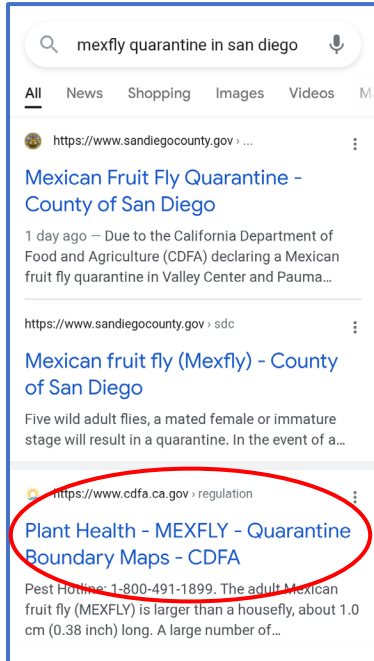

Is your property in the quarantine zone? (how to access the map on your phone)

1

In the browser search bar, type: “mexfly quarantine in San Diego”.
Select the “Plant Health-MEXFLY” link

2

Scroll down and select “Active Quarantines Web Application” link

3

At the bottom, click “OK”

4

The map will pull up. It may take a minute to load.
In the legend window, click the “x” button to reveal the address line

5

In the address line, enter your address. Additionally, you can adjust the “results” buffer range, indicated by an orange circle