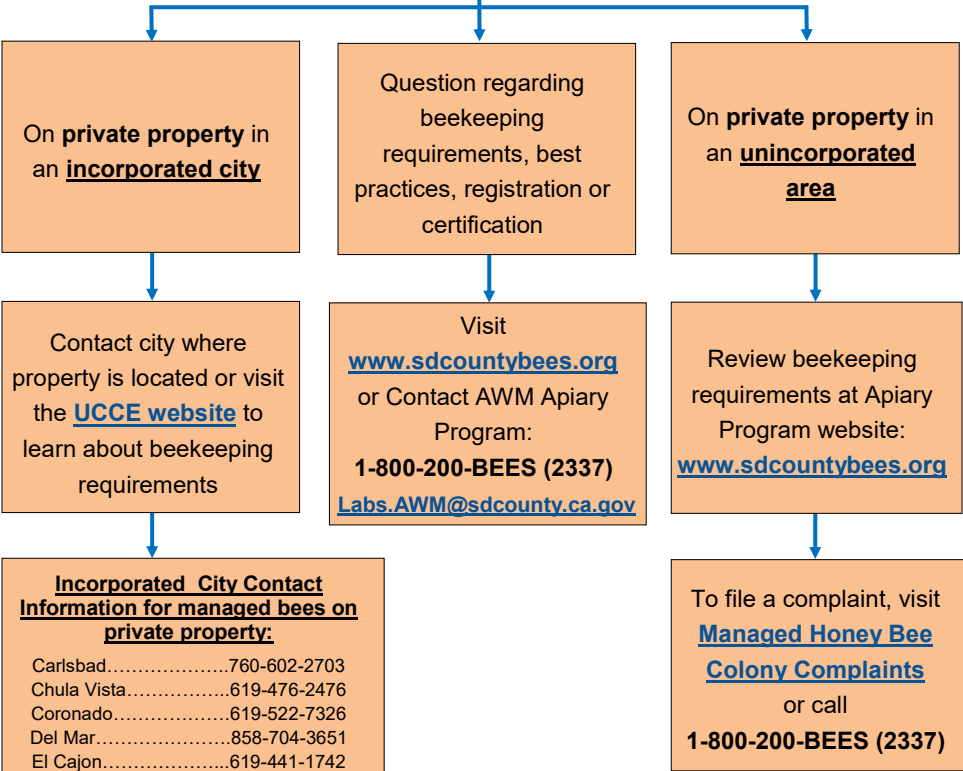

# Who to Call About Honey Bee Concerns

County of San Diego  
Department of Agriculture, Weights and Measures (AWM)

## Managed Bees (maintained by a beekeeper)

Use the [Jurisdiction Finder Map](#) to determine if a property is in an incorporated city or unincorporated area of the county  
(select "jurisdictions" from the Layers menu on the right)