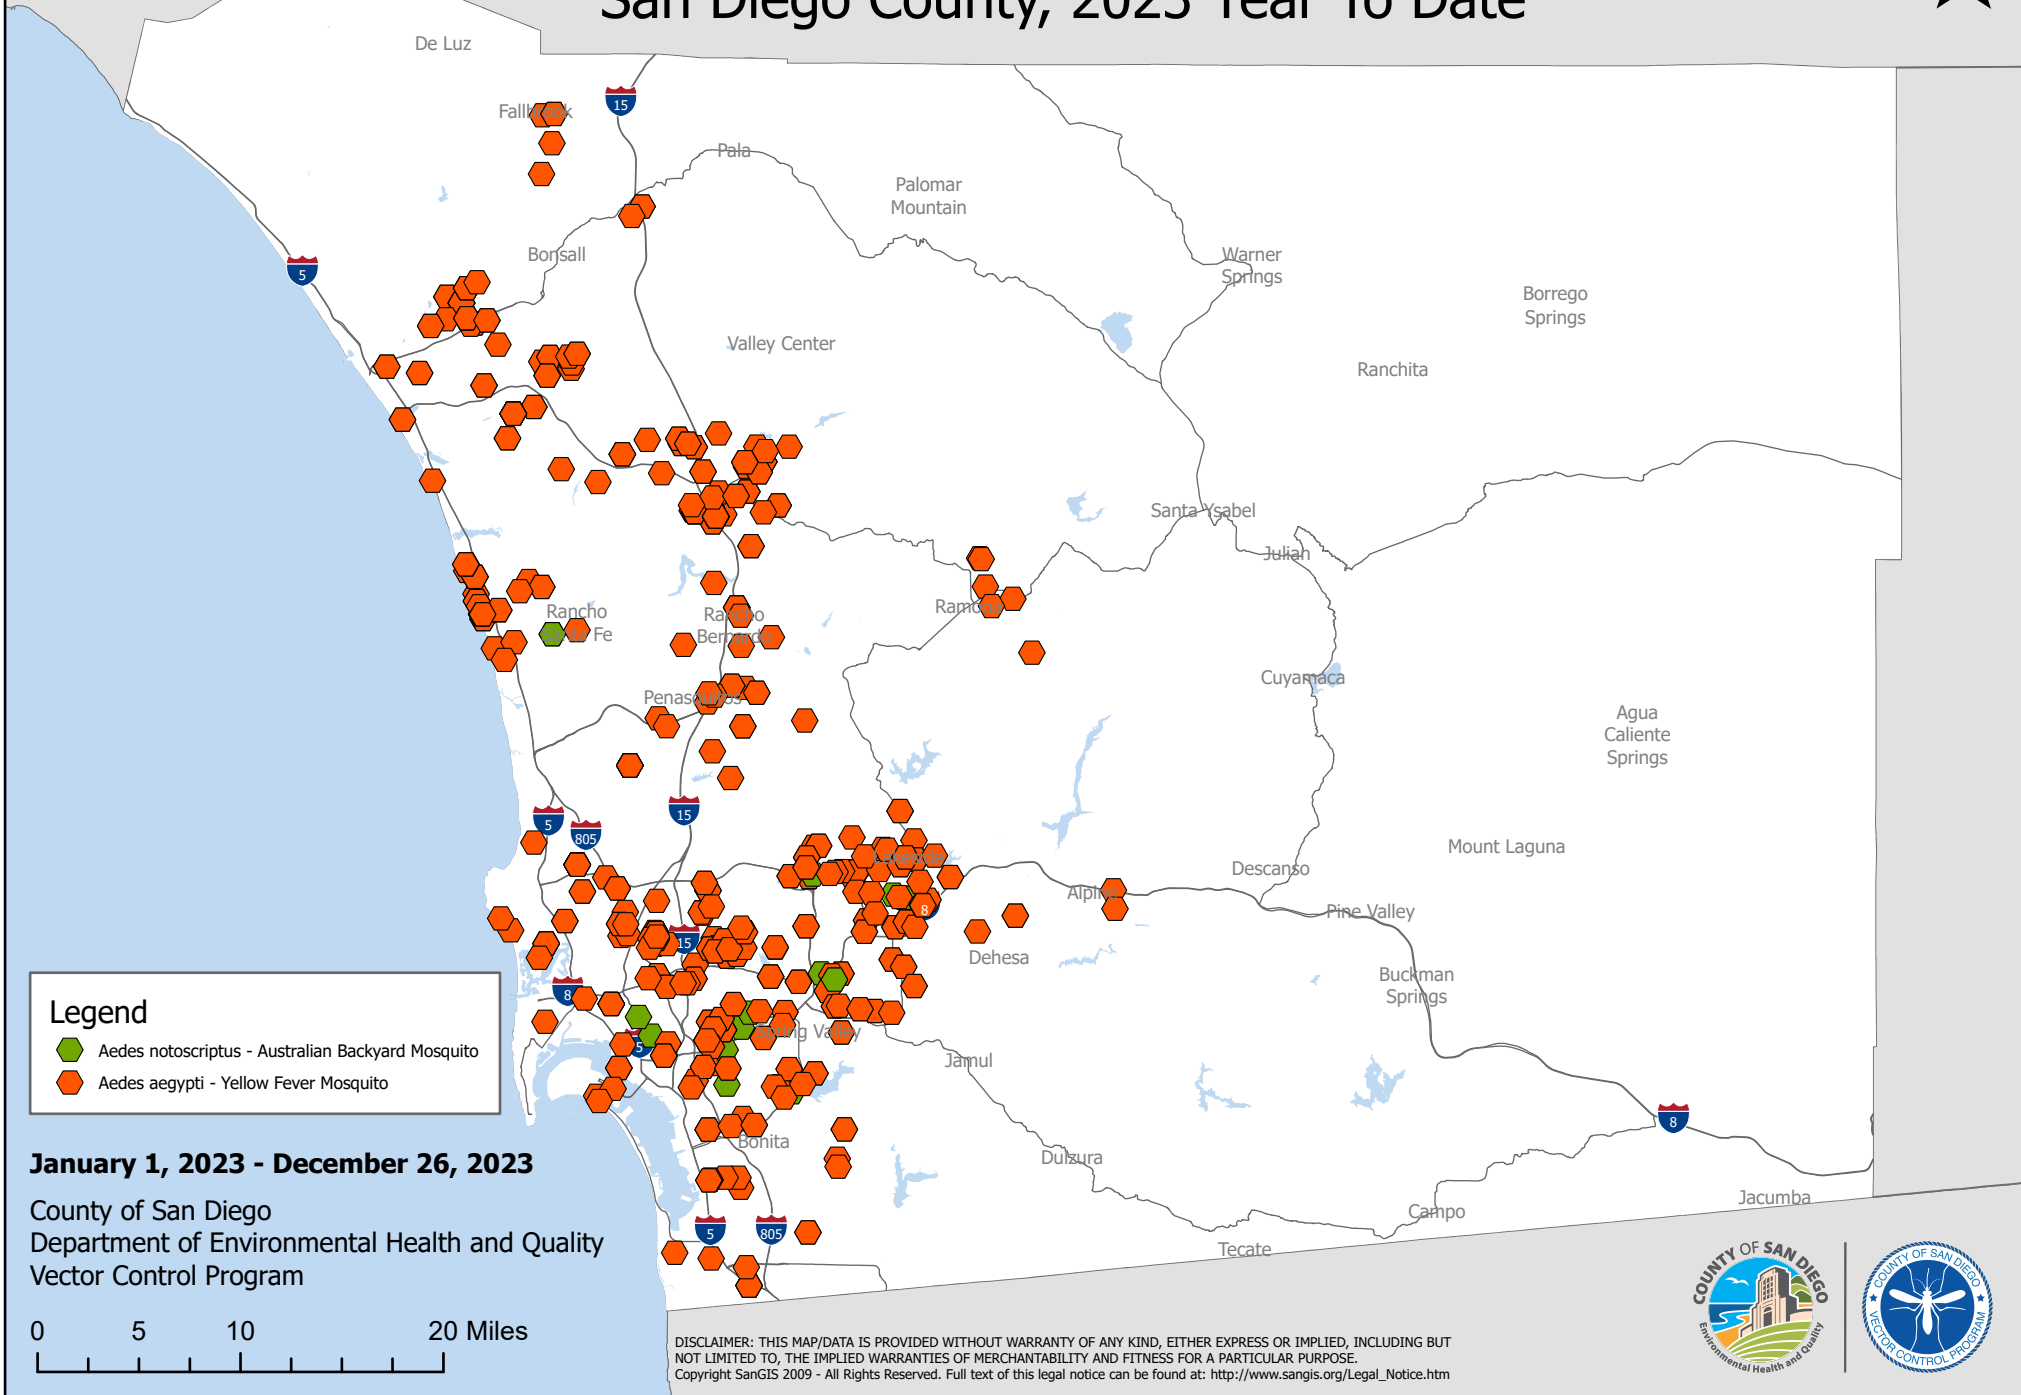

Invasive Aedes Mosquitoes Detected in San Diego County, 2023 Year To Date

N

Legend

- Aedes notoscriptus - Australian Backyard Mosquito
- Aedes aegypti - Yellow Fever Mosquito

January 1, 2023 - December 26, 2023
County of San Diego
Department of Environmental Health and Quality
Vector Control Program

DISCLAIMER: THIS MAP/DATA IS PROVIDED WITHOUT WARRANTY OF ANY KIND, EITHER EXPRESS OR IMPLIED, INCLUDING BUT NOT LIMITED TO, THE IMPLIED WARRANTIES OF MERCHANTABILITY AND FITNESS FOR A PARTICULAR PURPOSE.
Copyright SangIS 2009 - All Rights Reserved. Full text of this legal notice can be found at: http://www.sangis.org/Legal_Notice.htm