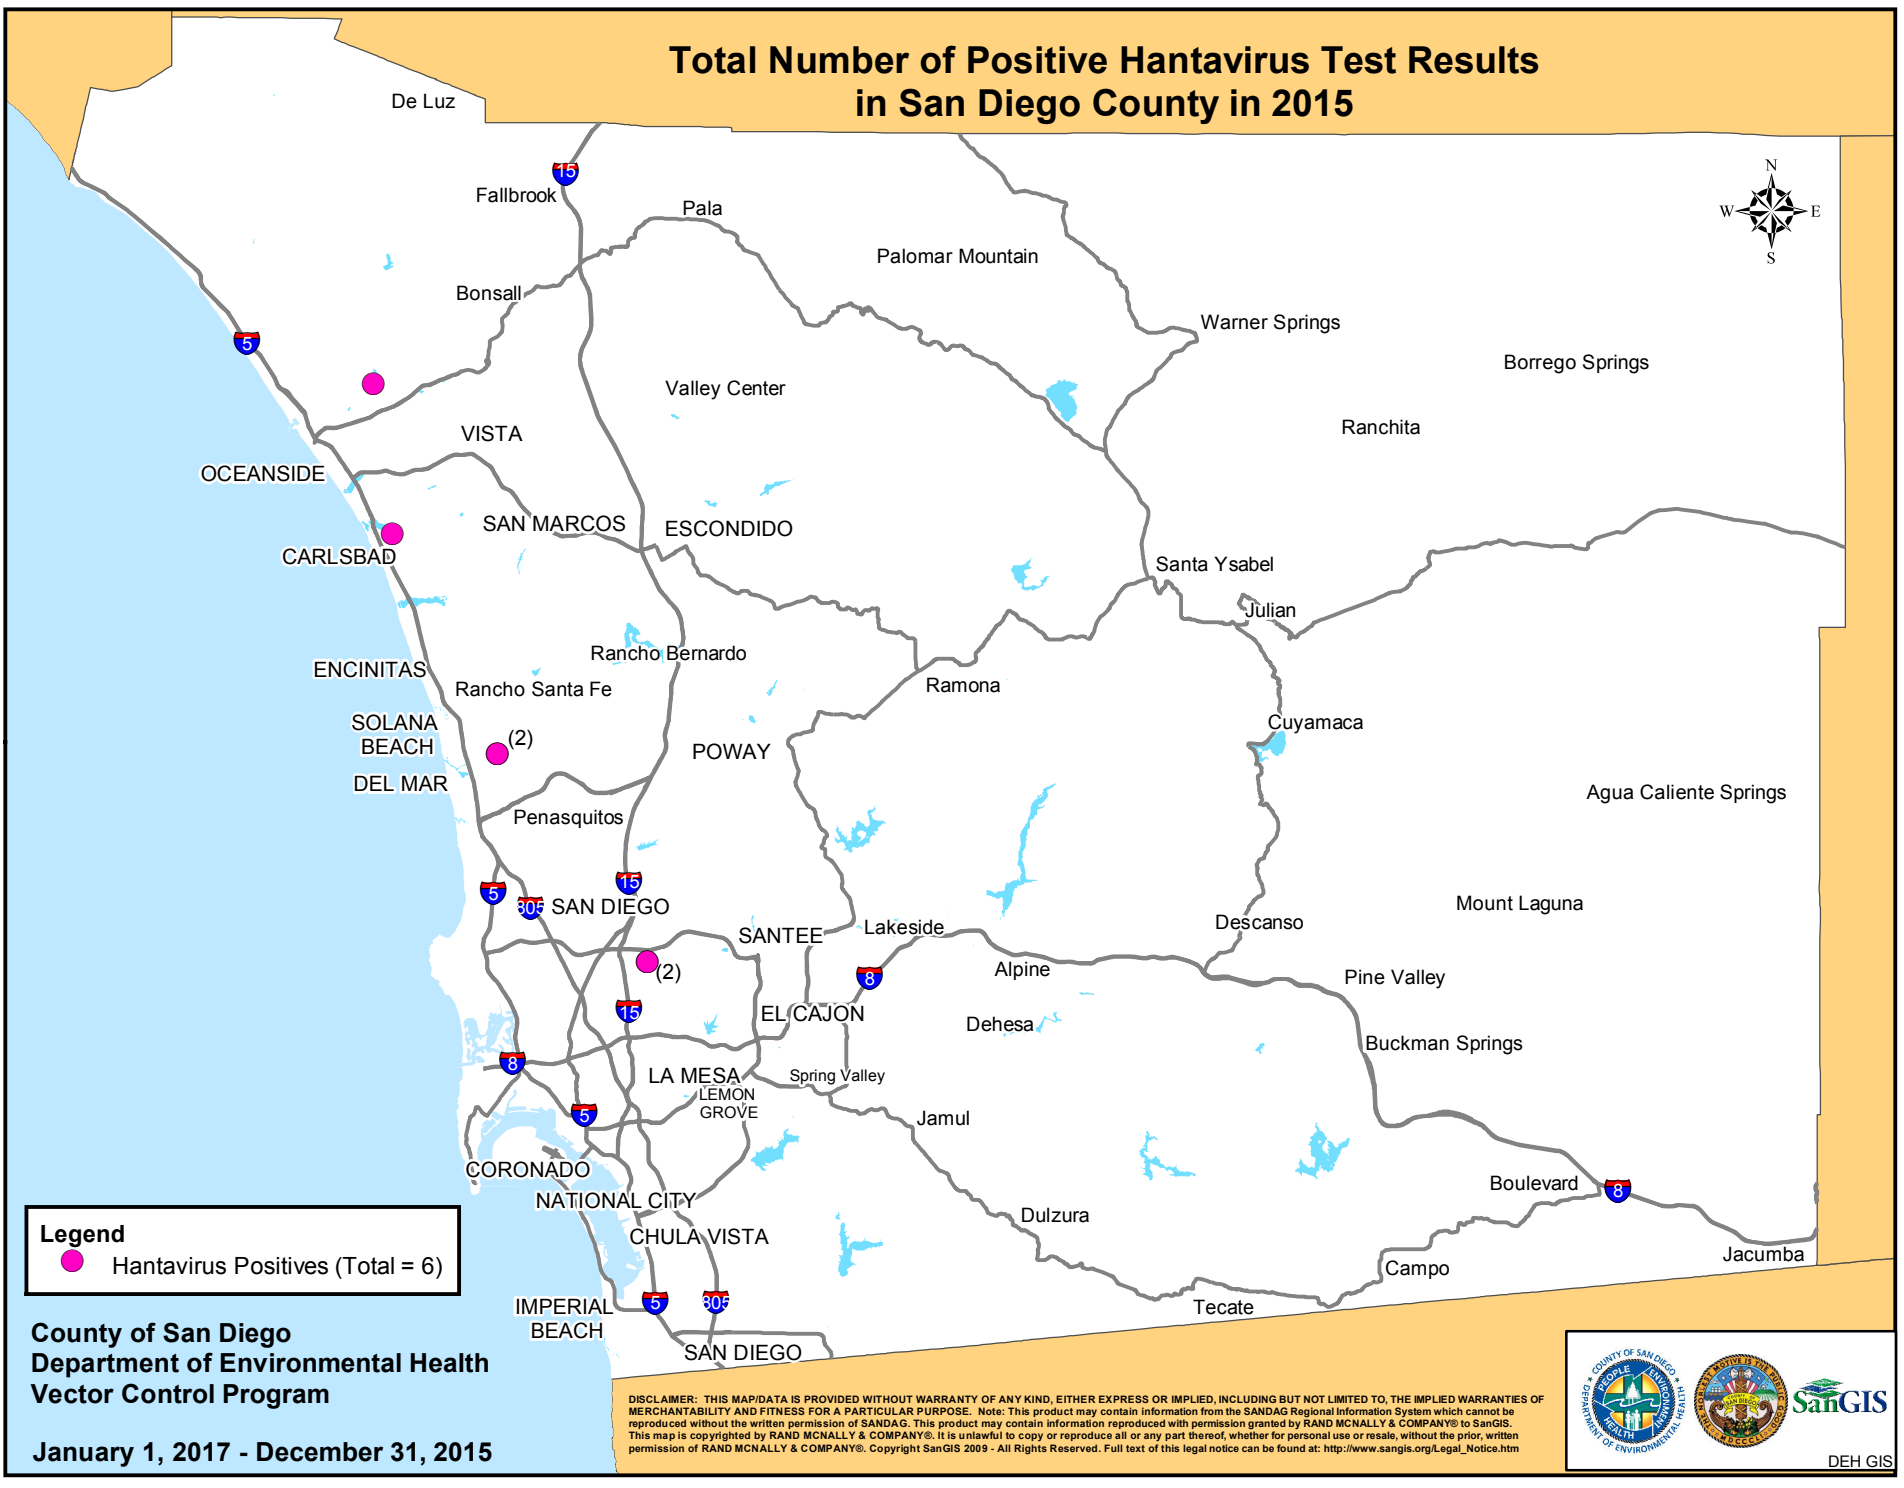

Total Number of Positive Hantavirus Test Results in San Diego County in 2015

Legend

Hantavirus Positives (Total = 6)

**County of San Diego
Department of Environmental Health
Vector Control Program**

January 1, 2017 - December 31, 2015