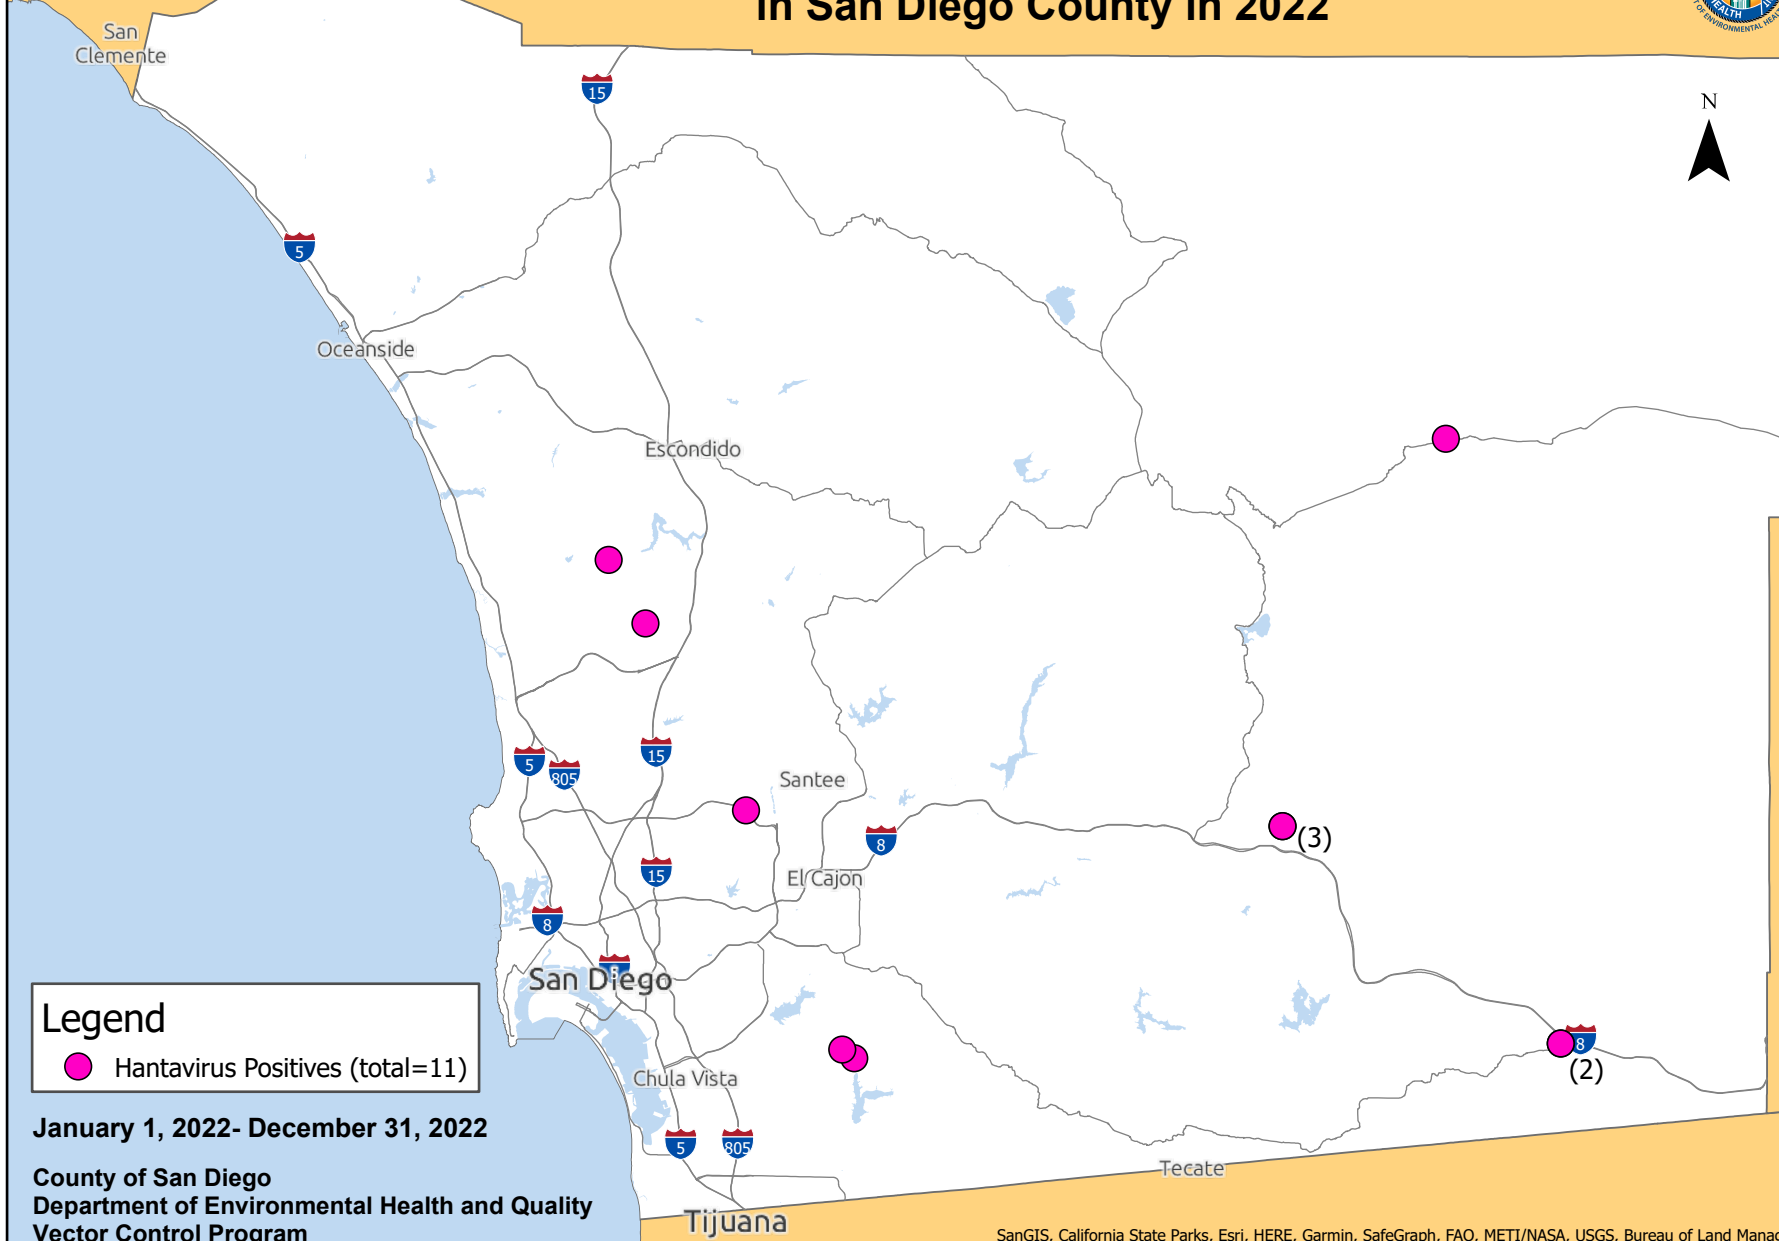

Total Number of Positive Hantavirus Test Results in San Diego County in 2022

Legend

 Hantavirus Positives (total=11)

January 1, 2022- December 31, 2022

County of San Diego
Department of Environmental Health and Quality
Vector Control Program

SanGIS, California State Parks, Esri, HERE, Garmin, SafeGraph, FAO, METI/NASA, USGS, Bureau of Land Management, EPA, NPS

DISCLAIMER: THIS MAP/DATA IS PROVIDED WITHOUT WARRANTY OF ANY KIND, EITHER EXPRESS OR IMPLIED, INCLUDING BUT NOT LIMITED TO, THE IMPLIED WARRANTIES OF MERCHANTABILITY AND FITNESS FOR A PARTICULAR PURPOSE. Copyright SanGIS 2009 - All Rights Reserved. Full text of this legal notice can be found at: http://www.sangis.org/Legal_Notice.htm