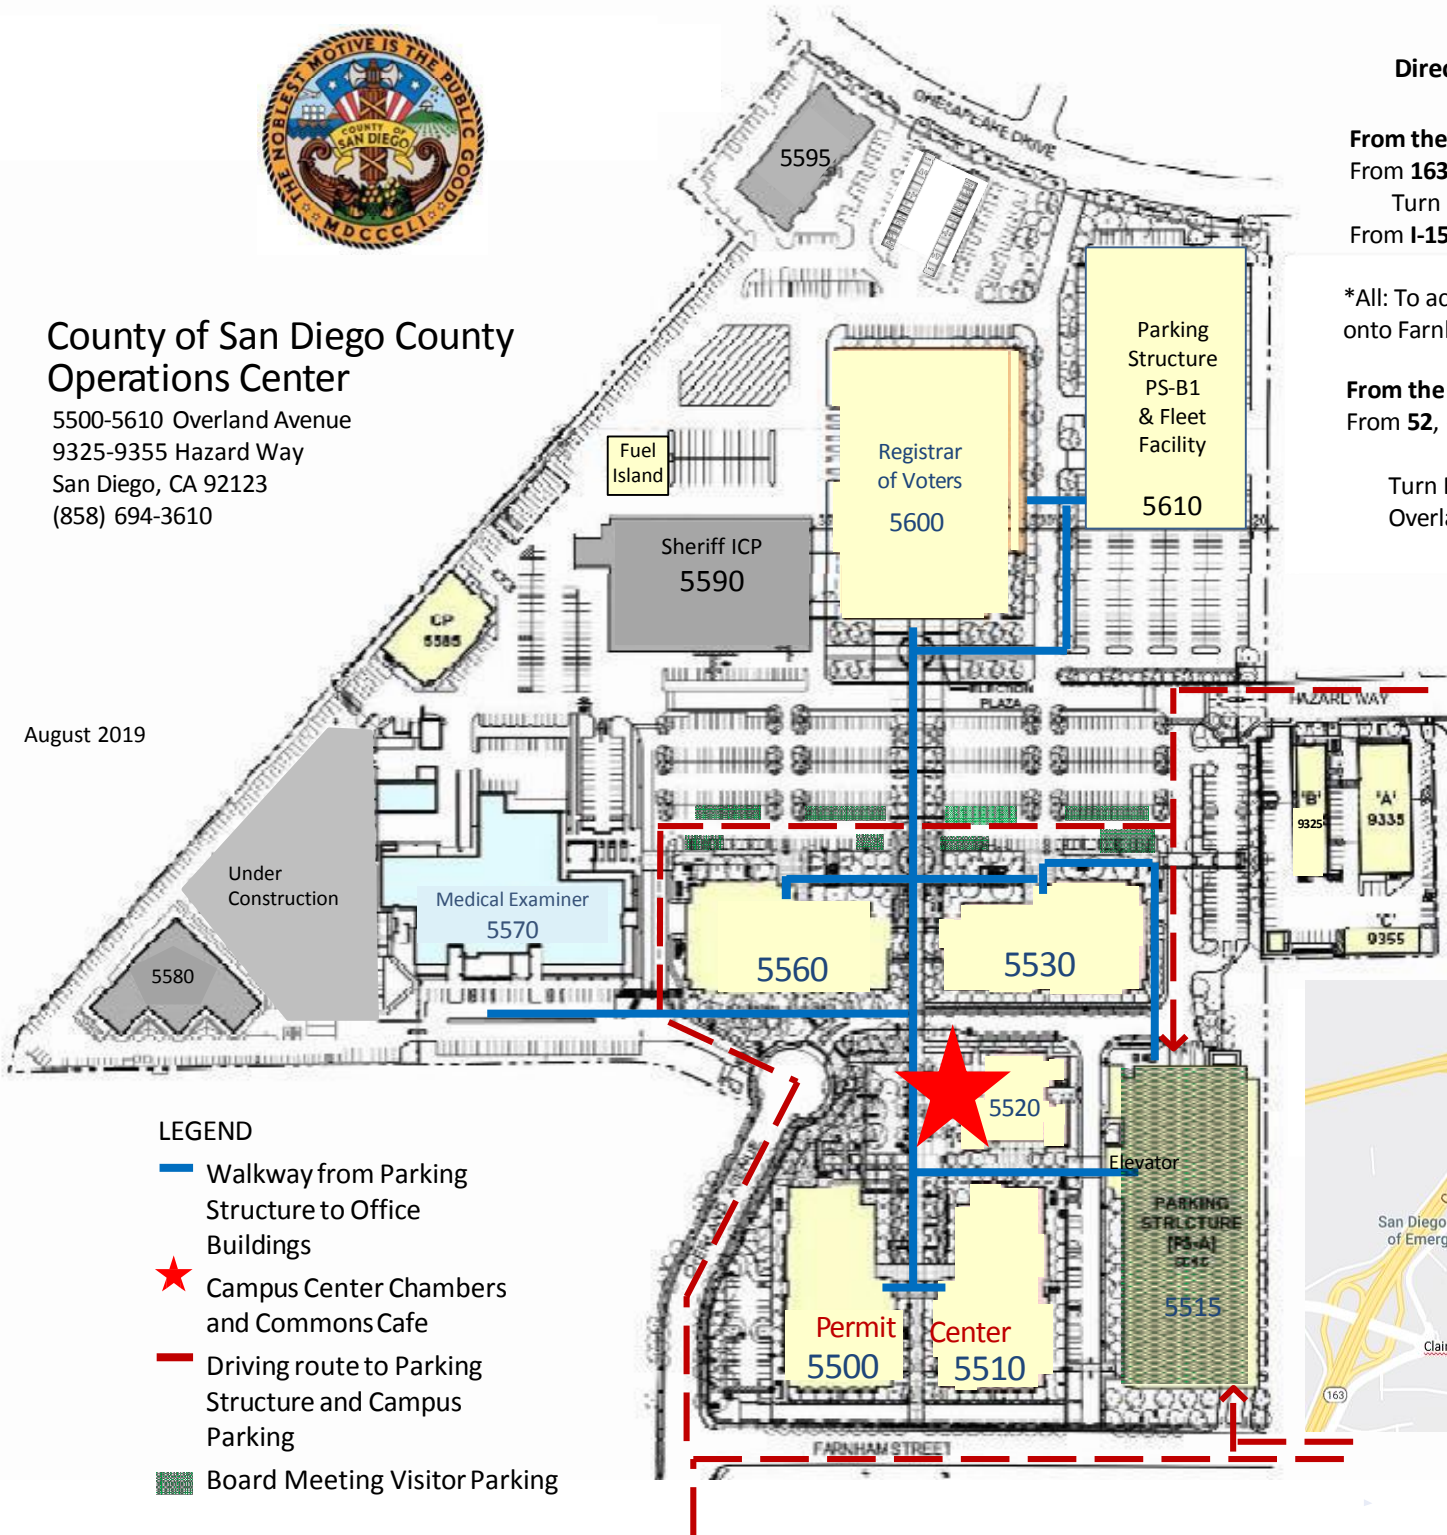

County of San Diego County Operations Center

5500-5610 Overland Avenue
9325-9355 Hazard Way
San Diego, CA 92123
(858) 694-3610

August 2019

LEGEND

- Walkway from Parking Structure to Office Buildings
- Campus Center Chambers and Commons Cafe
- Driving route to Parking Structure and Campus Parking
- Board Meeting Visitor Parking

Directions to the County Operations Center

From the North or South (Airport)

From **163**, exit onto Clairemont Mesa Blvd. Eastbound
Turn Left (North) onto Overland Avenue
From **I-15**, exit onto Clairemont Mesa Blvd. Westbound

*All: To access Parking Structure from Overland turn right onto Farnham Street. Parking Structure is on the left.

From the East or West

From **52**, exit onto Ruffin Road Southbound

Turn Right into Parking Structure or proceed to Overland

Board meeting parking available in the structure off Farnham Street (5515 building) in visitor or white spaces