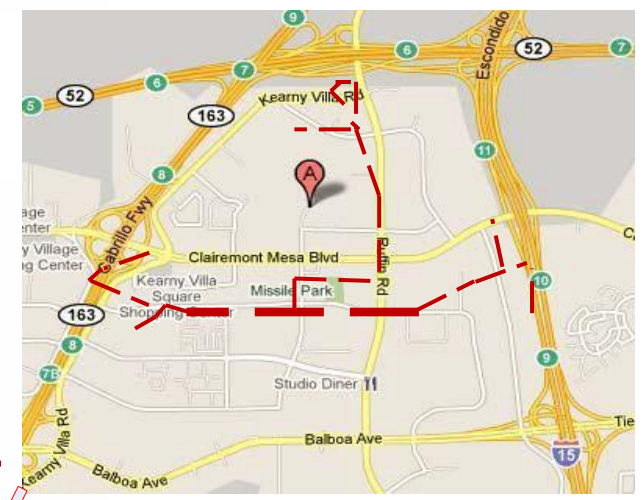

County of San Diego County Operations Center

5500-5595 Overland Avenue
9325-9355 Hazard Way
San Diego, CA 92123
(858) 694-3610

April 2016

- LEGEND**
- Walkway from Parking Structure to Office Buildings
 - ★ Campus Center Chambers and Commons Cafe
 - Driving route to Parking Structure and Campus Parking
 - 2 & 3-hour Visitor Parking

Directions to the County Operations Center

From the North or South (Airport)
From **163**, exit onto Clairemont Mesa Blvd. Eastbound
Turn Left (North) onto Overland Avenue
From **I-15**, exit onto Clairemont Mesa Blvd. Westbound

*All: To access Parking Structure from Overland turn right onto Farnham Street. Parking Structure is on the left.

From the East or West
From **52**, exit onto Ruffin Road Southbound
Turn Right (West) onto Farnham Street
Turn Right into Parking Structure or proceed to Overland

All visitors parking longer than the permitted time posted must park in an unmarked space.

Airport