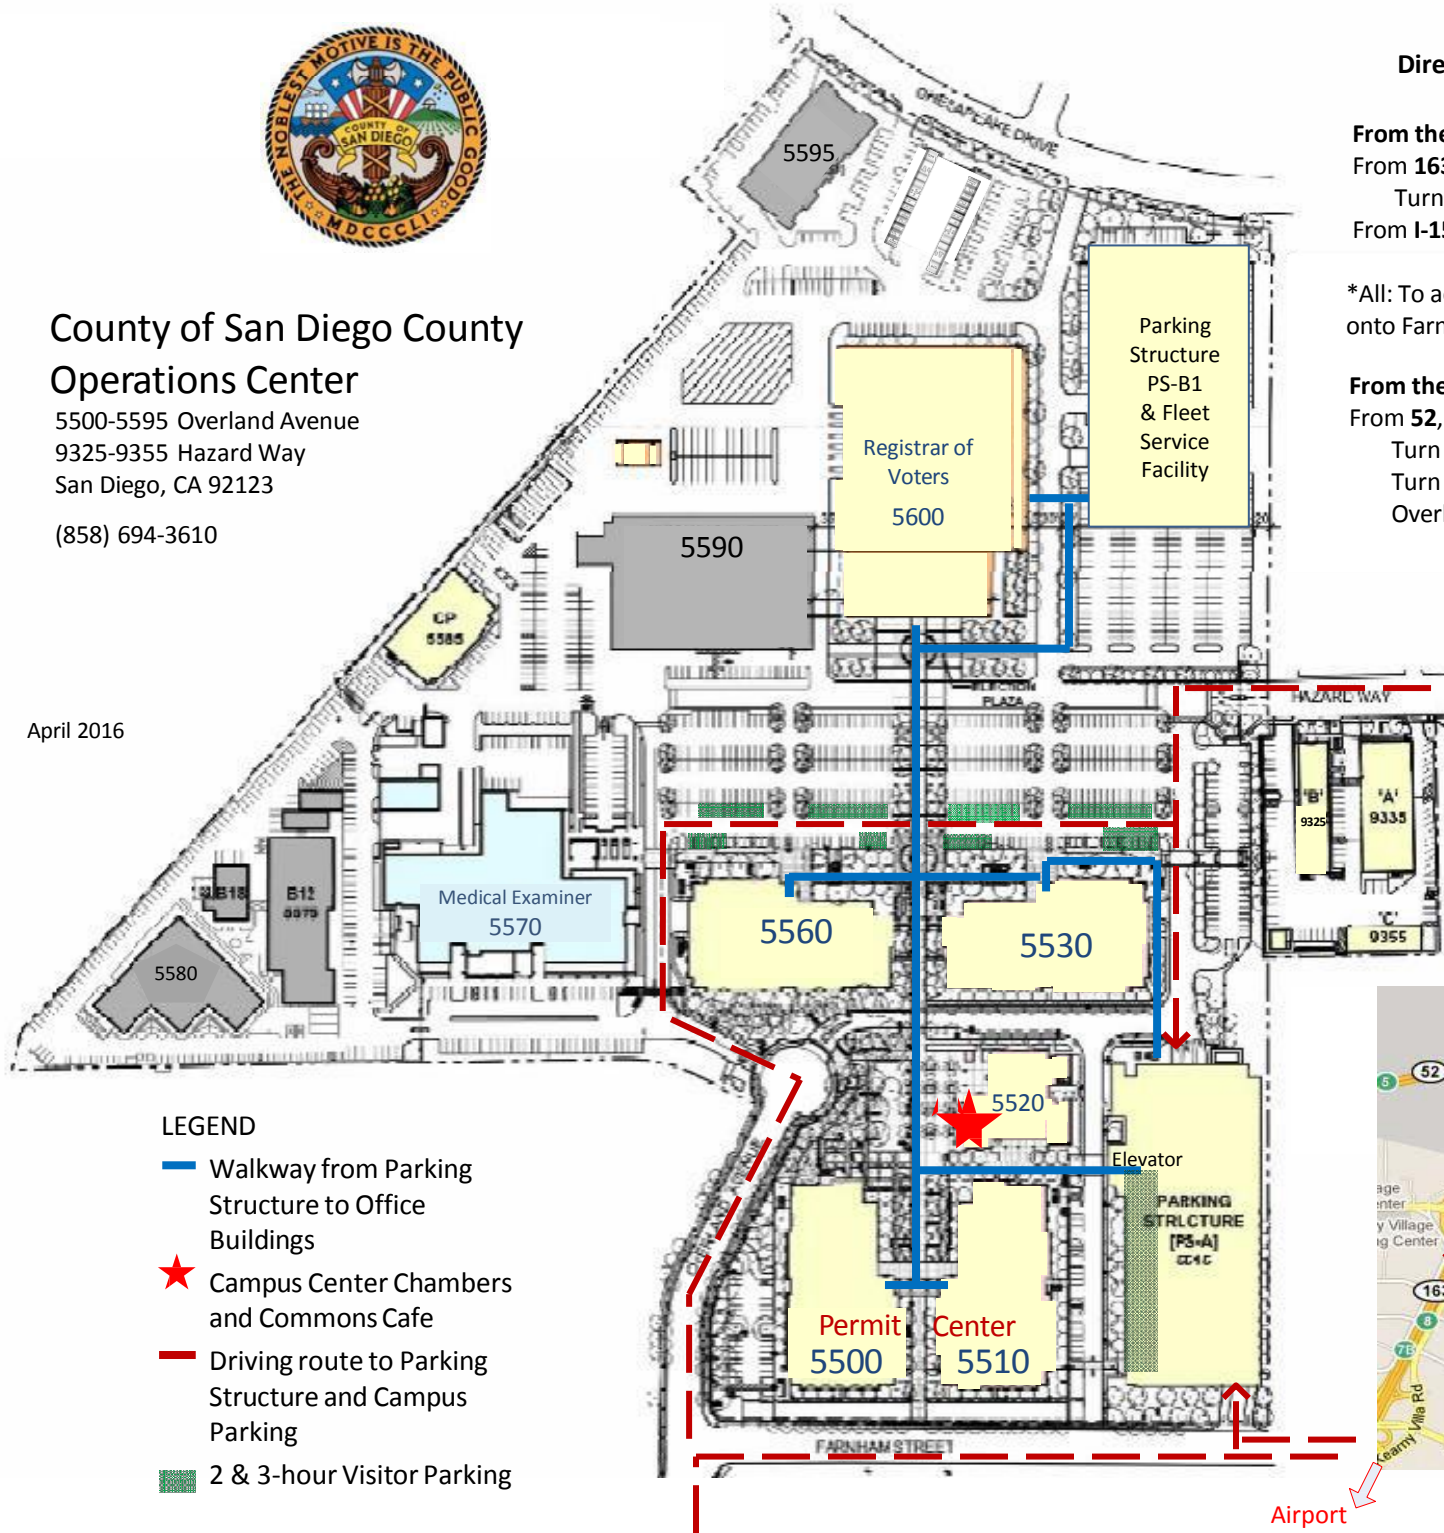

County of San Diego County Operations Center

5500-5595 Overland Avenue
9325-9355 Hazard Way
San Diego, CA 92123
(858) 694-3610

April 2016

- LEGEND**
- Walkway from Parking Structure to Office Buildings
 - ★ Campus Center Chambers and Commons Cafe
 - Driving route to Parking Structure and Campus Parking
 - 2 & 3-hour Visitor Parking

Directions to the County Operations Center

From the North or South (Airport)
From **163**, exit onto Clairemont Mesa Blvd. Eastbound
Turn Left (North) onto Overland Avenue
From **I-15**, exit onto Clairemont Mesa Blvd. Westbound

*All: To access Parking Structure from Overland turn right onto Farnham Street. Parking Structure is on the left.

From the East or West
From **52**, exit onto Ruffin Road Southbound
Turn Right (West) onto Farnham Street
Turn Right into Parking Structure or proceed to Overland

All visitors parking longer than the permitted time posted must park in an unmarked space.

Airport