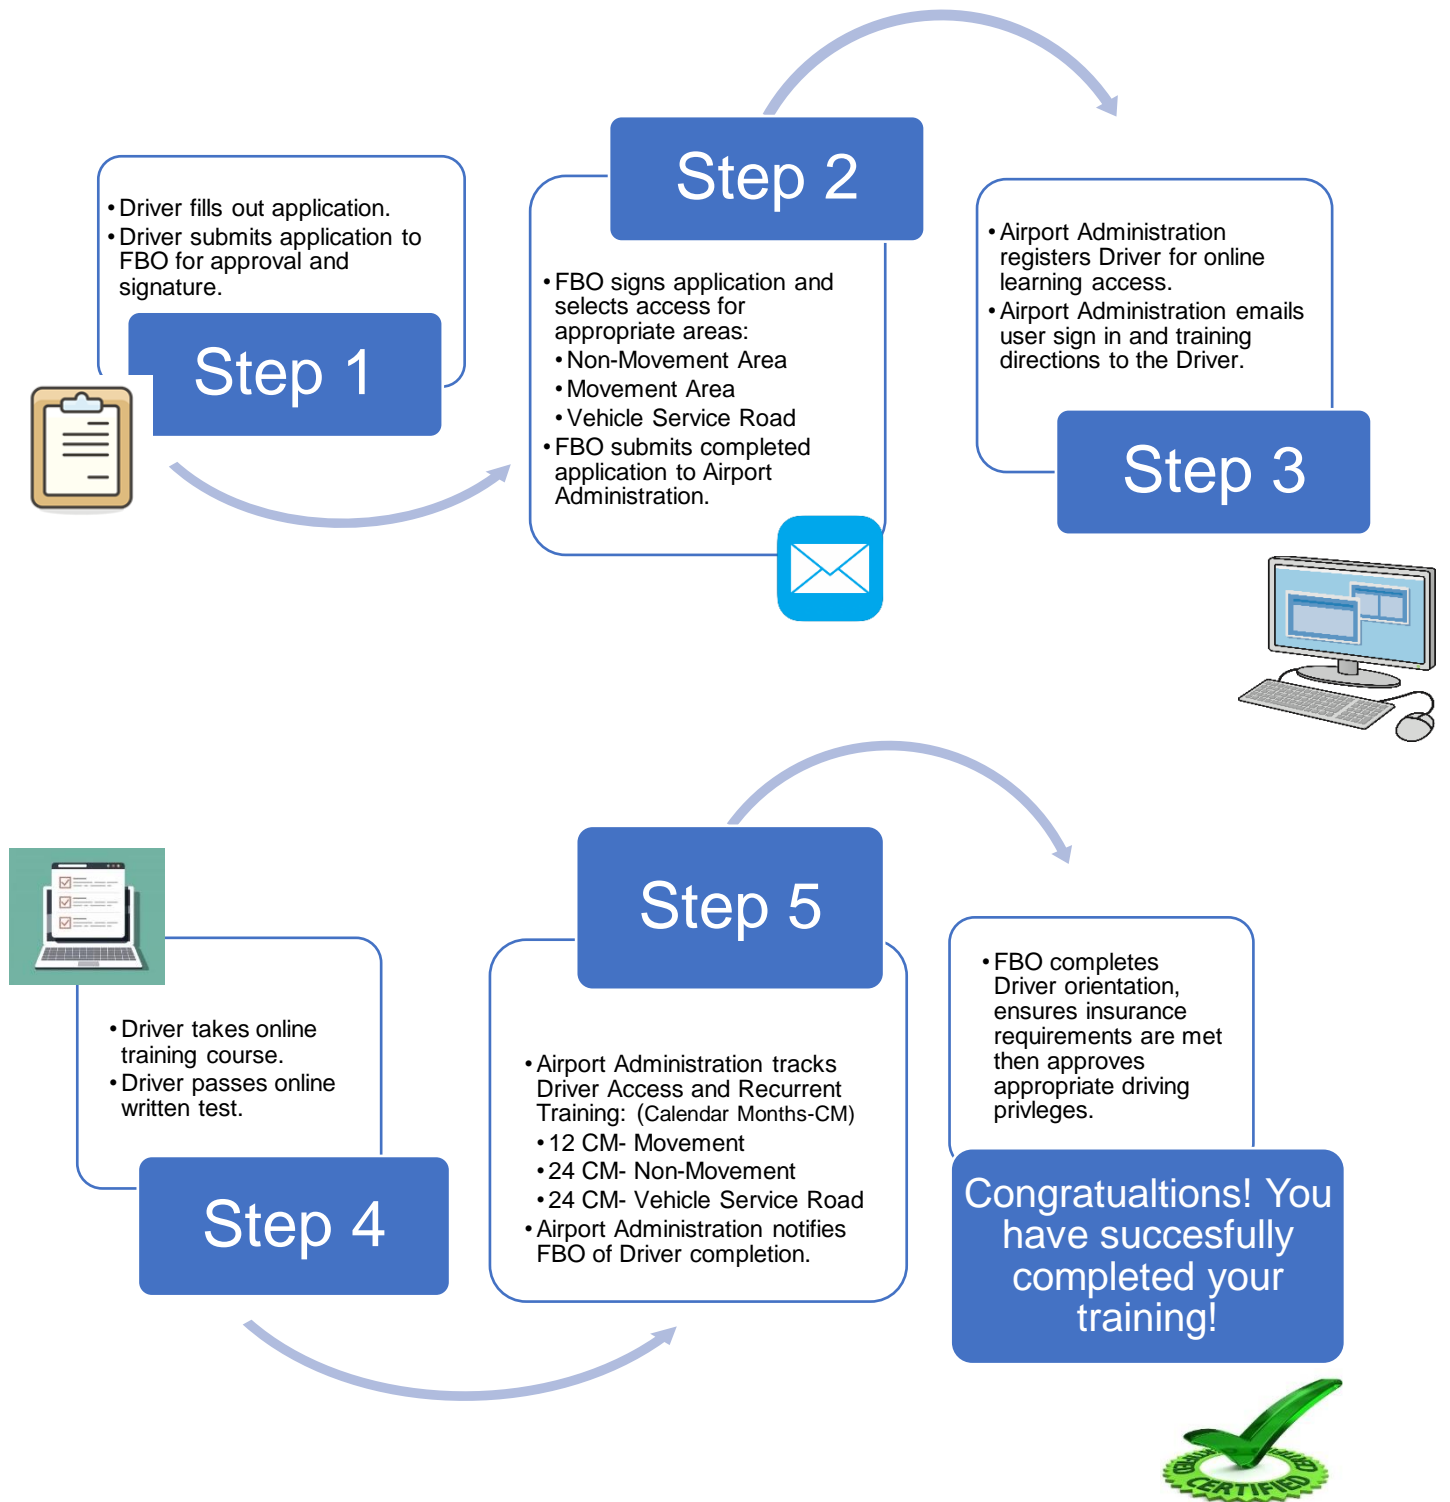

# Gillespie Field Driver Training Process

For more information regarding Ground Vehicle Access, please visit our website at [Driver Training \(sandiegocounty.gov\)](http://sandiegocounty.gov) or email us at [Gillespiedriver@sdcounty.ca.gov](mailto:Gillespiedriver@sdcounty.ca.gov)