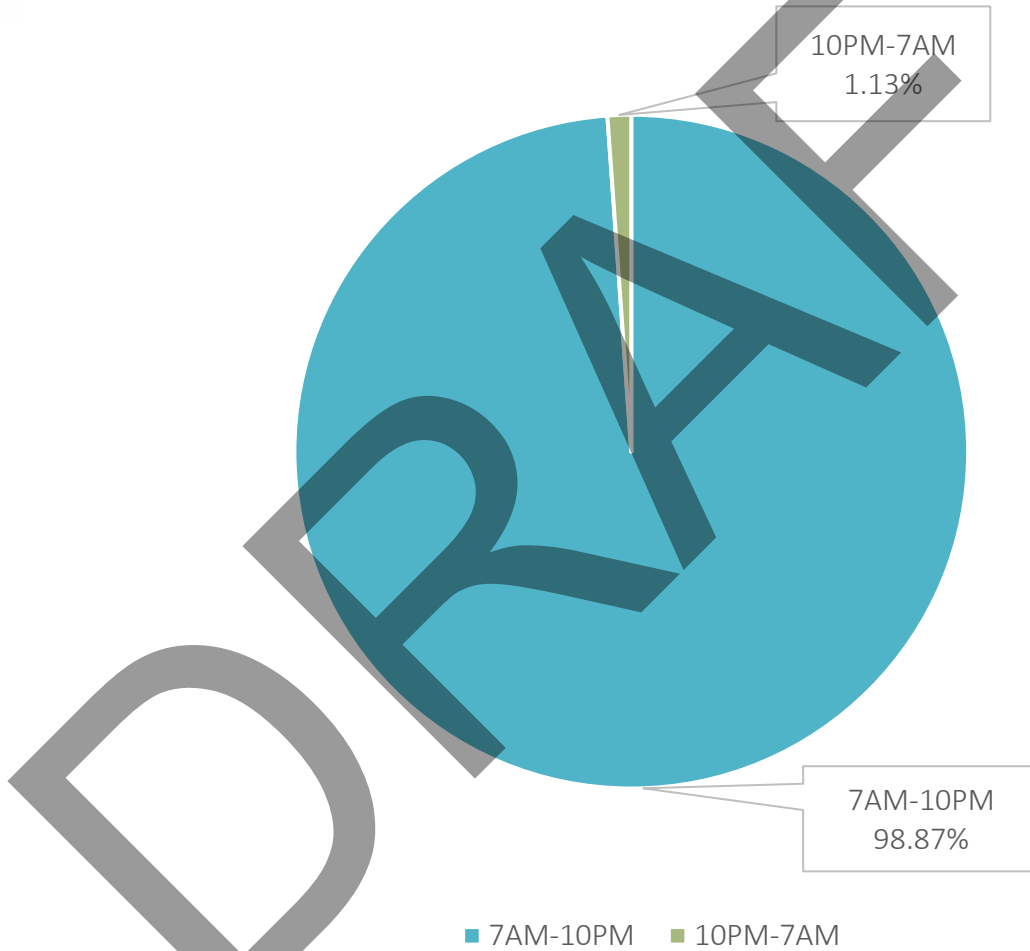

Daytime Operations vs Quiet Hours Operations