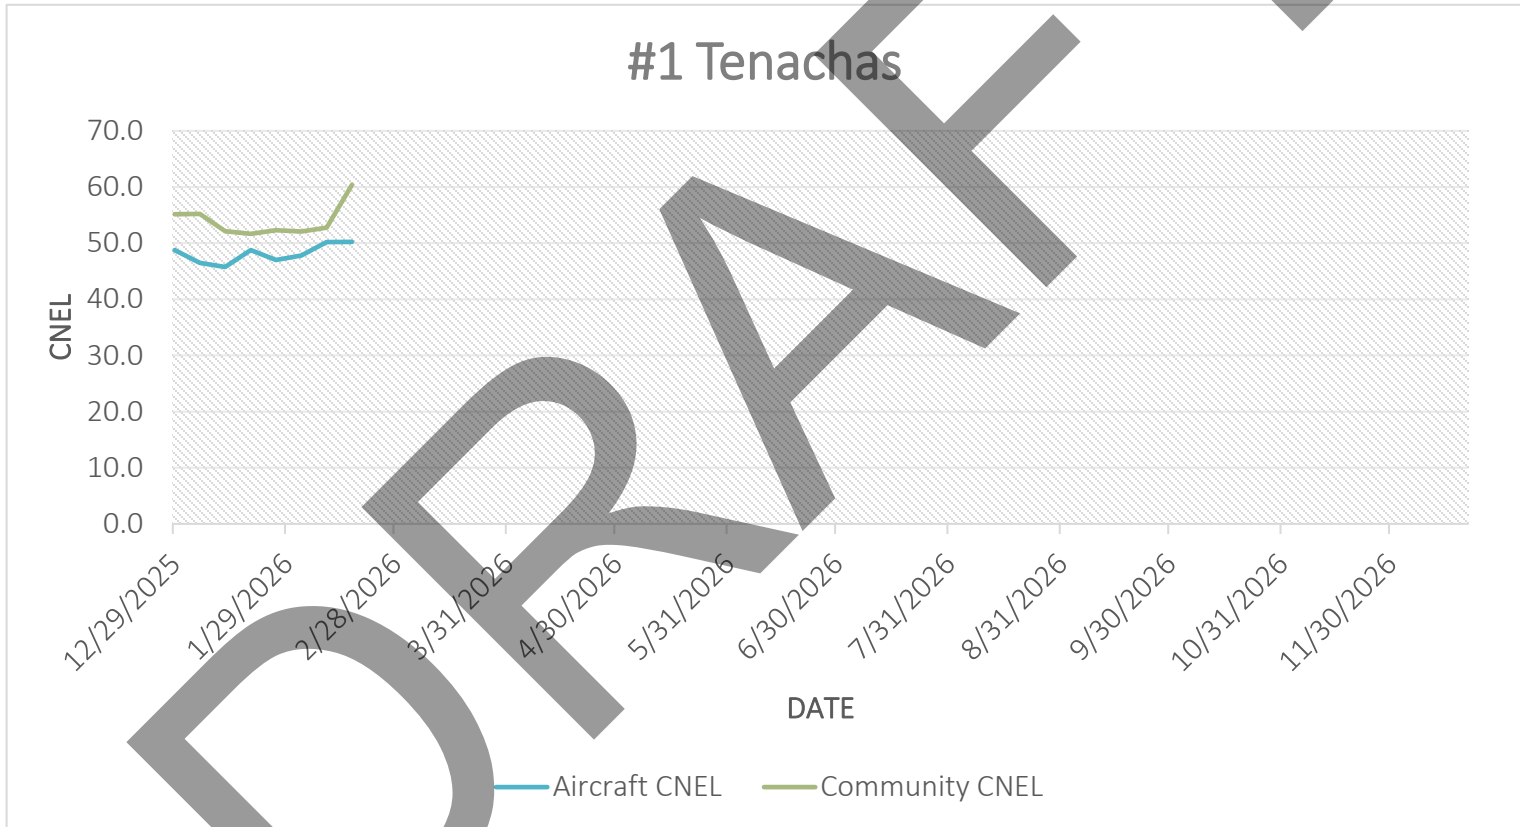

ANNUAL REVIEW OF NOISE MIC DATA