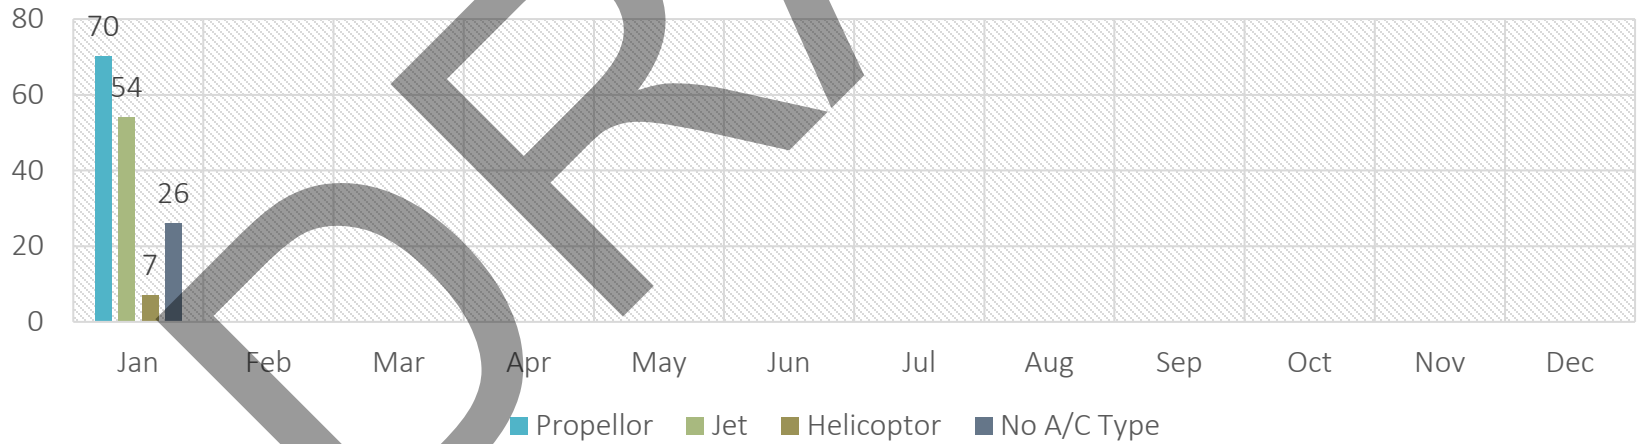

Complaints by Aircraft Type - Filtered Data