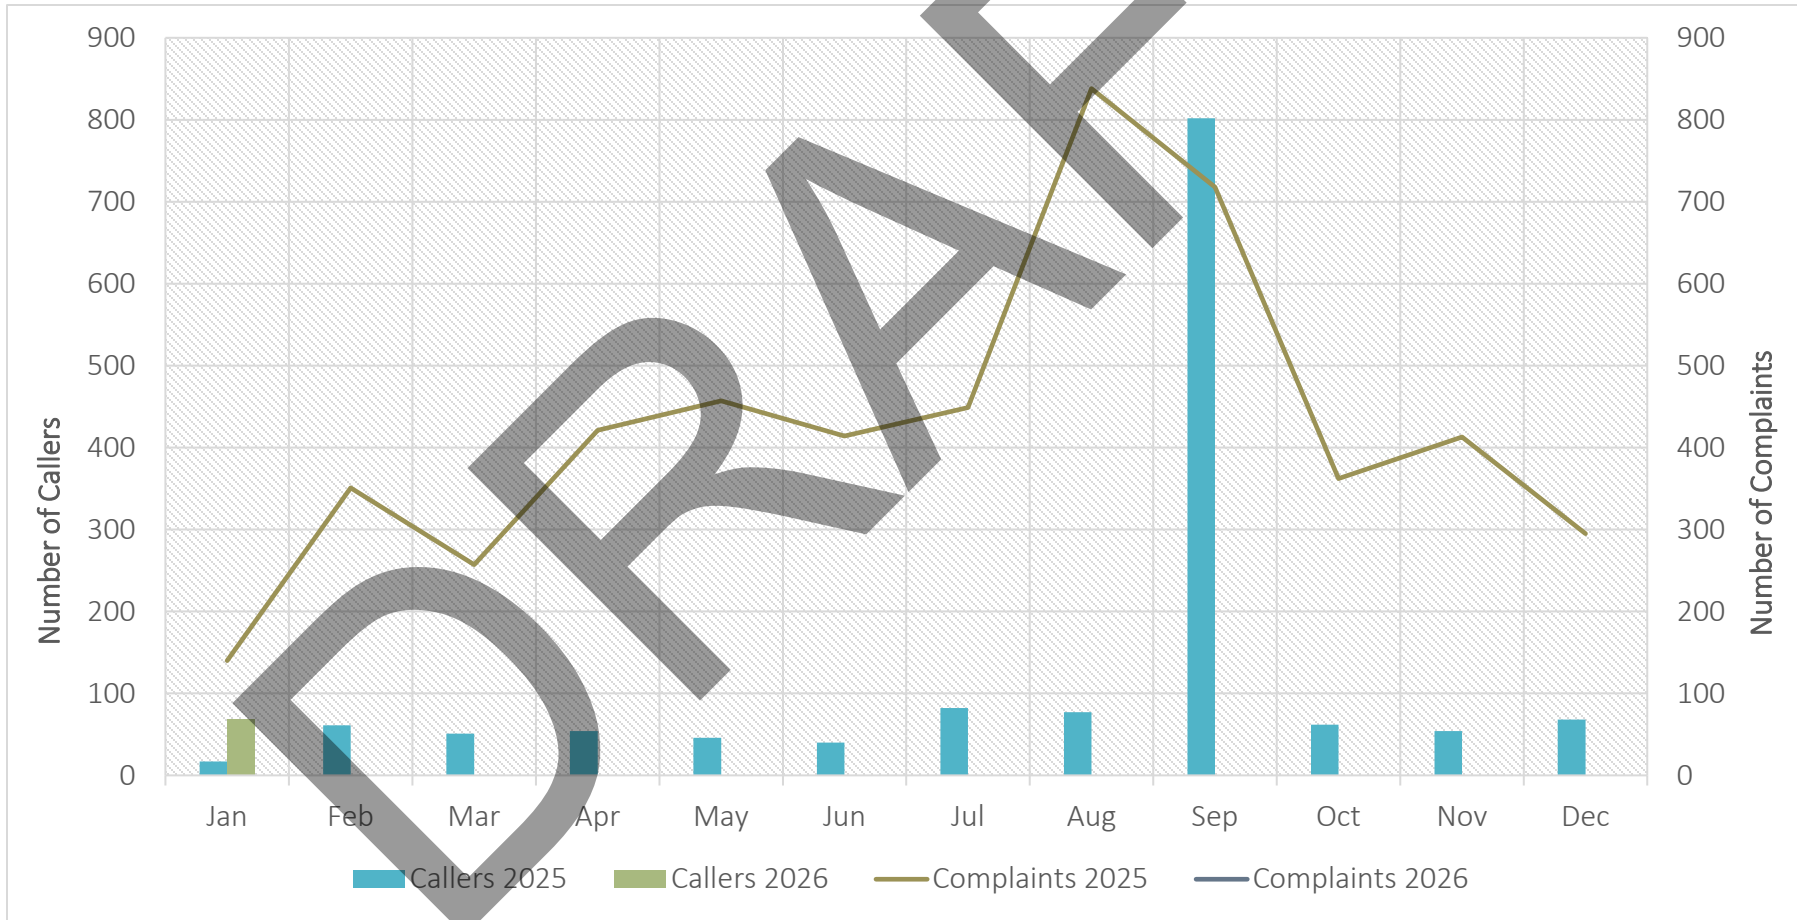

Callers & Complaints