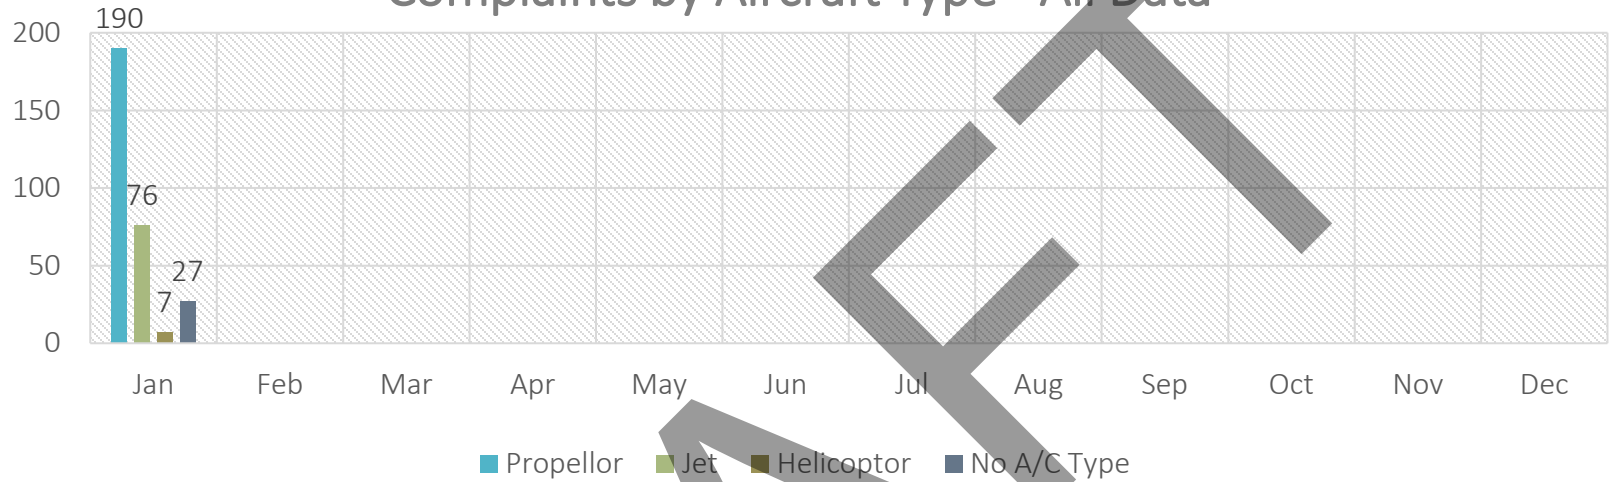

Complaints by Aircraft Type - All Data