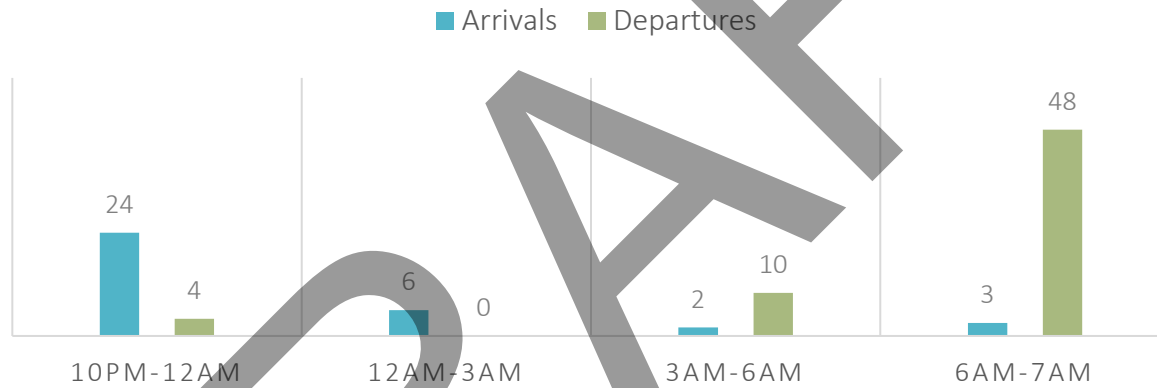

## Complaints by Time of Day - Filtered Data

# Flights During Voluntary Quiet Hours

Jets 10:00pm-7:00am, Props 12:00am-6:00am

	Jan	Feb	Mar	Apr	May	Jun	Jul	Aug	Sep	Oct	Nov	Dec
Jet	108	99	0	0	0	0	0	0	0	0	0	0
Propellor	13	49	0	0	0	0	0	0	0	0	0	0

■ Jet ■ Propellor

# Flights During Voluntary Quiet Hours Breakdown

Jets 10:00pm-7:00am, Props 12:00am-6:00am