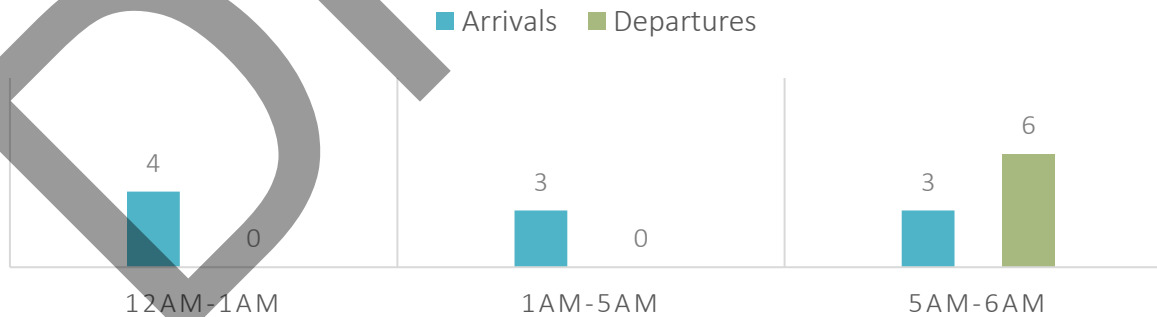

## Complaints by Time of Day - Filtered Data

# Flights During Voluntary Quiet Hours

Jets 10:00pm-7:00am, Props 12:00am-6:00am

	Jan	Feb	Mar	Apr	May	Jun	Jul	Aug	Sep	Oct	Nov	Dec
Jet	108	99	0	0	0	0	0	0	0	0	0	0
Propellor	13	49	0	0	0	0	0	0	0	0	0	0

■ Jet ■ Propellor

# Flights During Voluntary Quiet Hours Breakdown

Jets 10:00pm-7:00am, Props 12:00am-6:00am