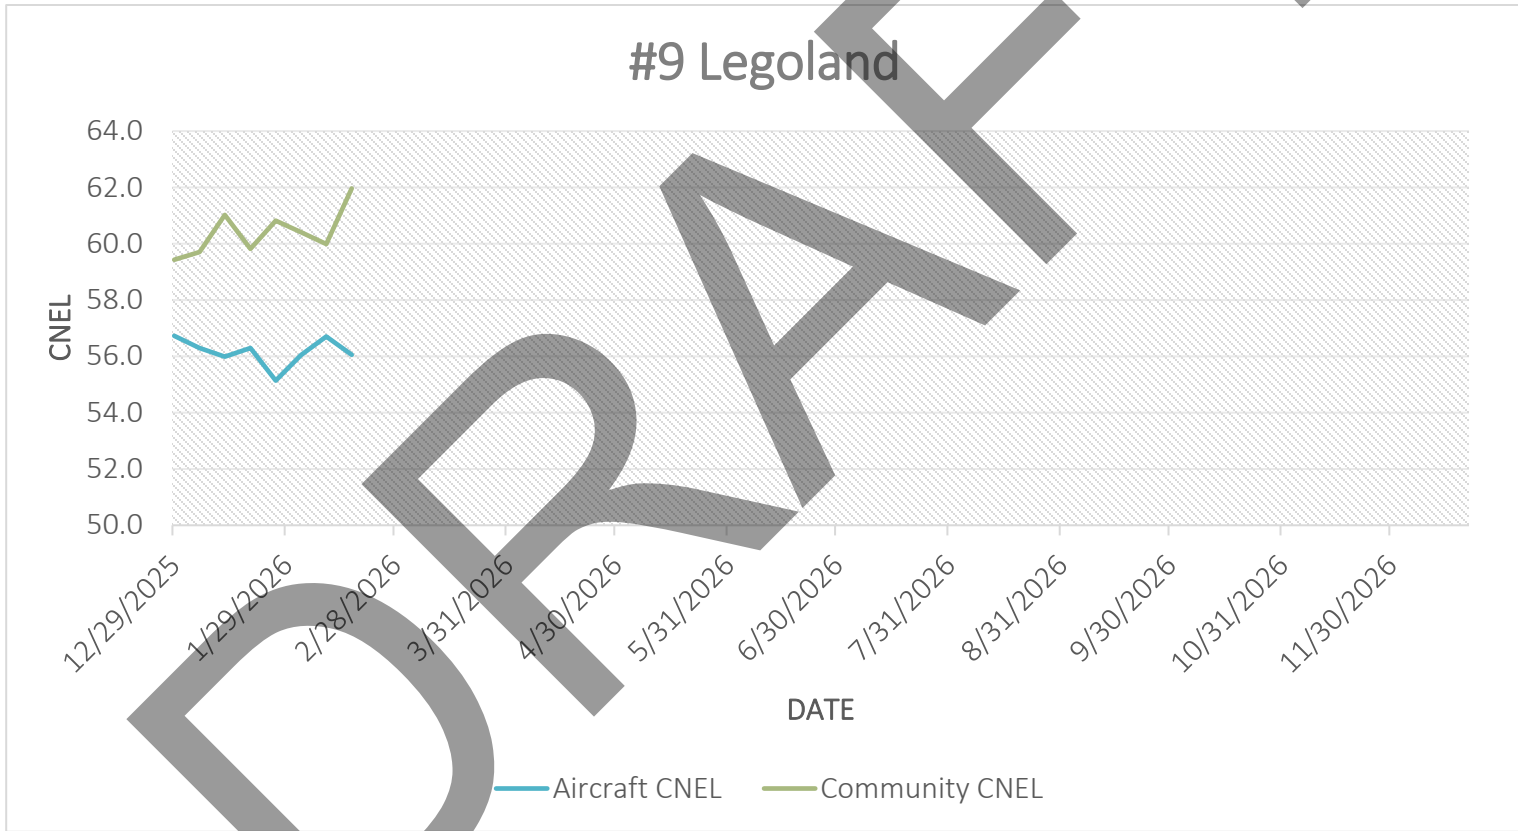

ANNUAL REVIEW OF NOISE MIC DATA