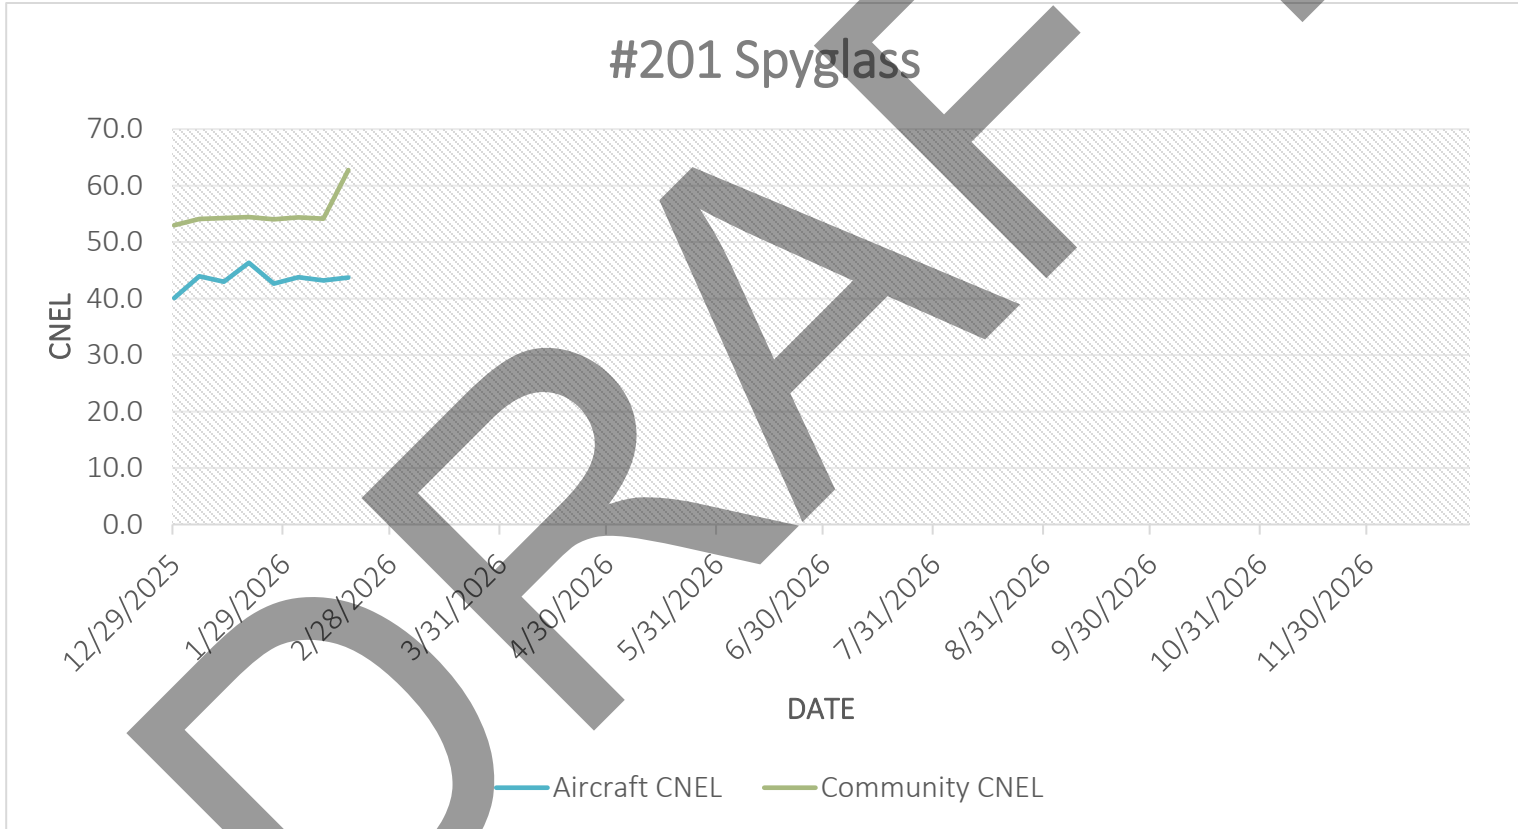

ANNUAL REVIEW OF NOISE MIC DATA