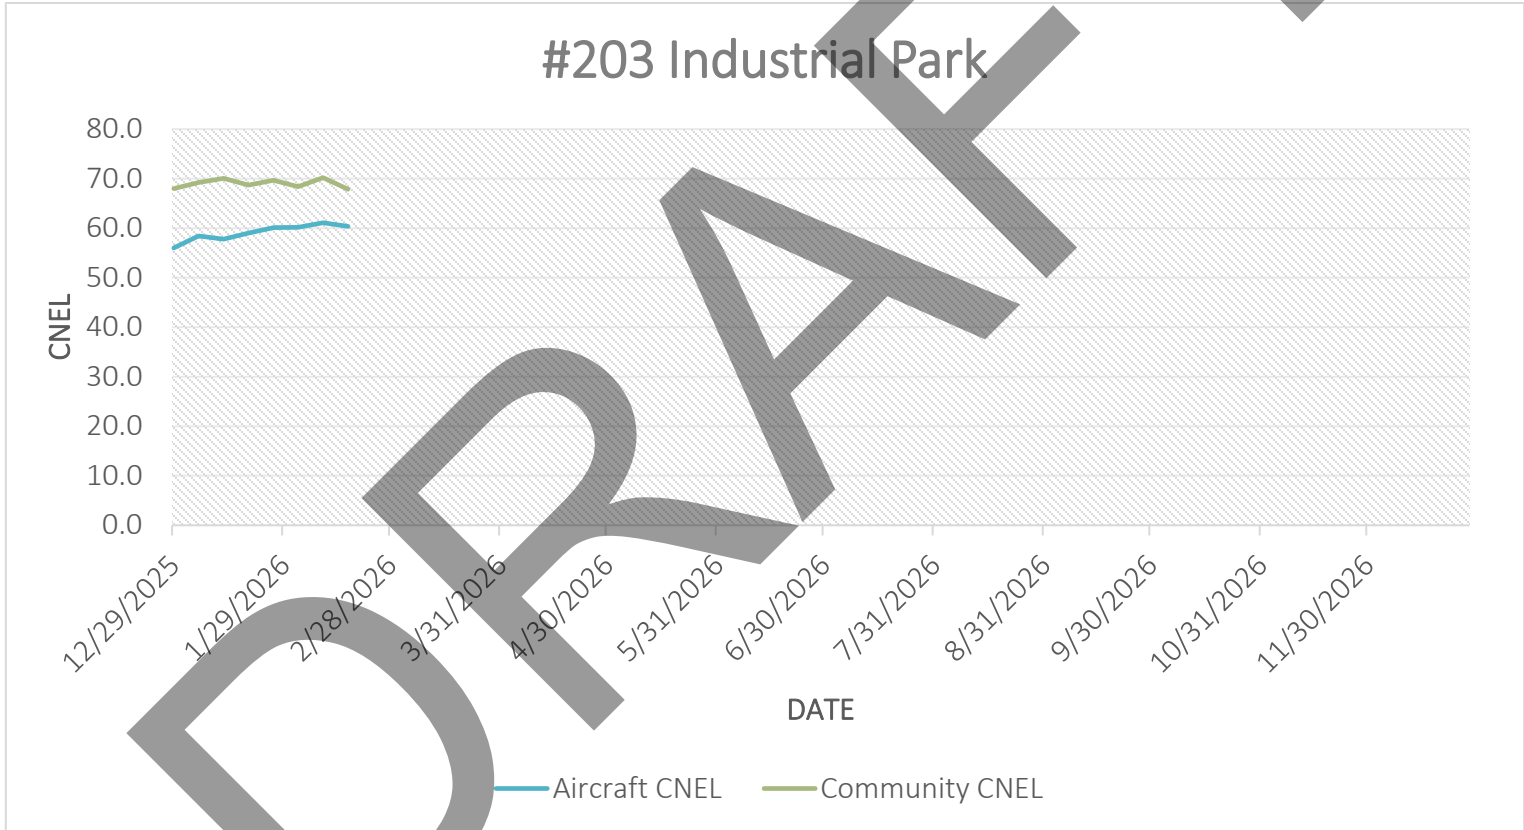

ANNUAL REVIEW OF NOISE MIC DATA