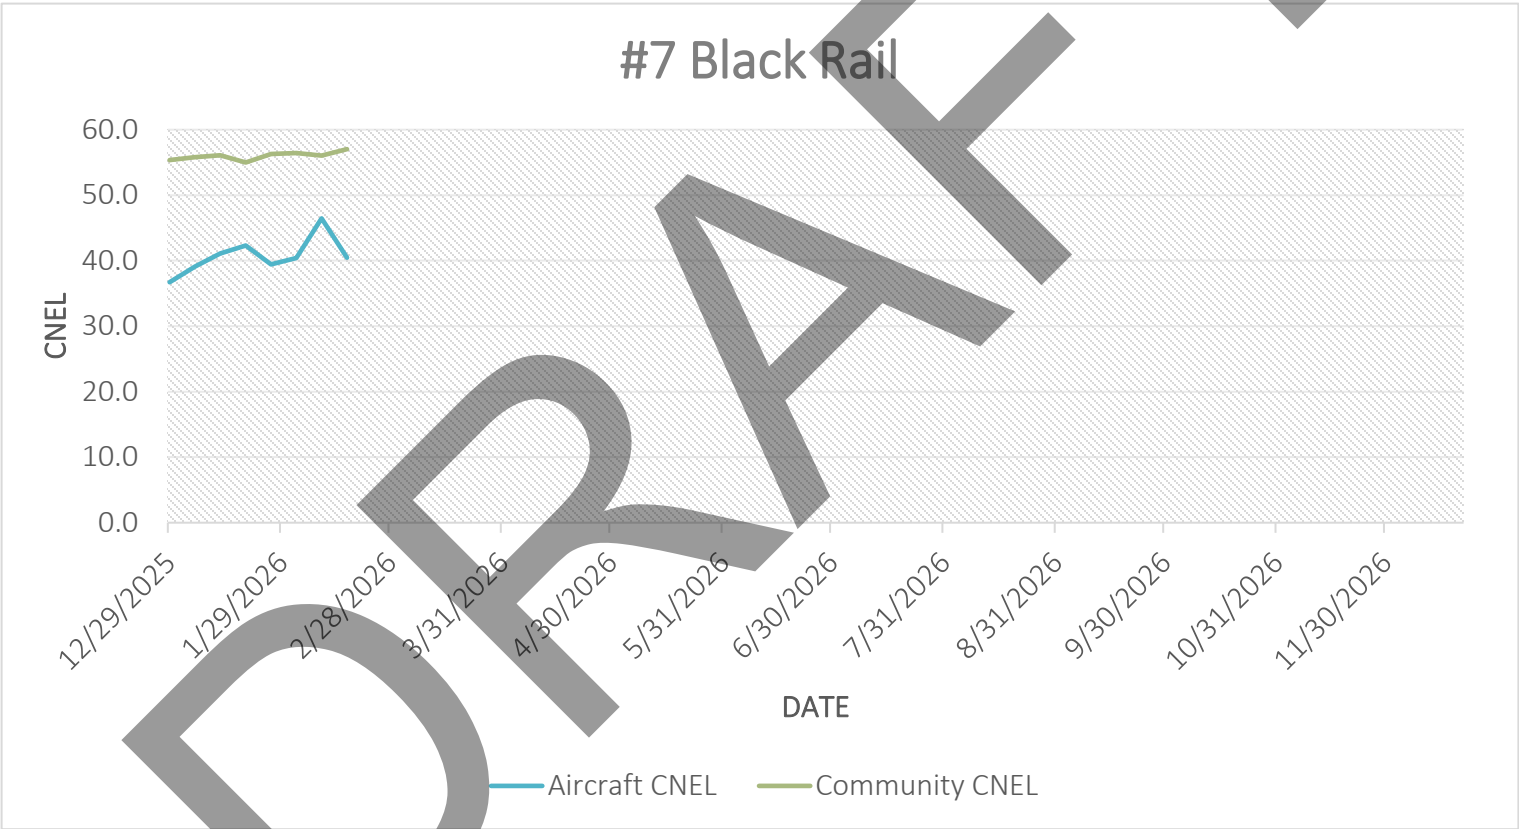

ANNUAL REVIEW OF NOISE MIC DATA