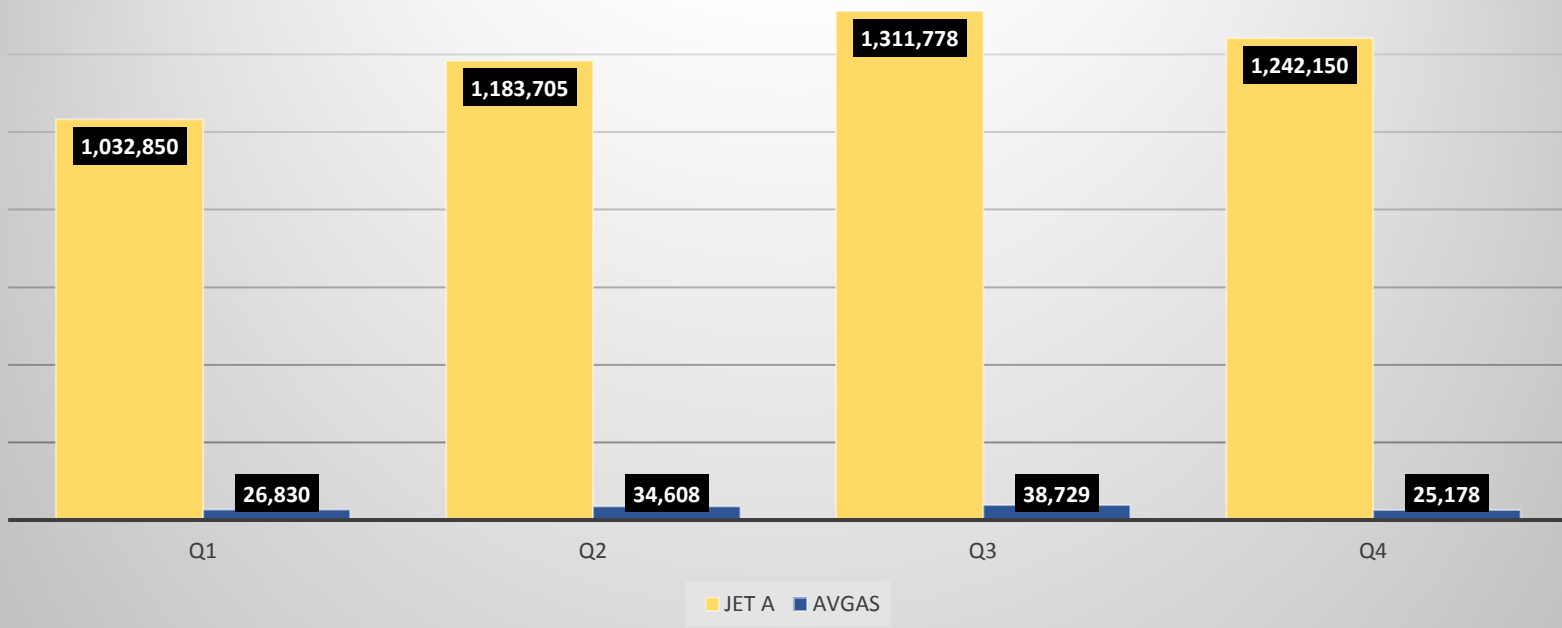

### 2017 CRQ FUEL FLOWAGE Gallons

### 2016 CRQ FUEL FLOWAGE Gallons