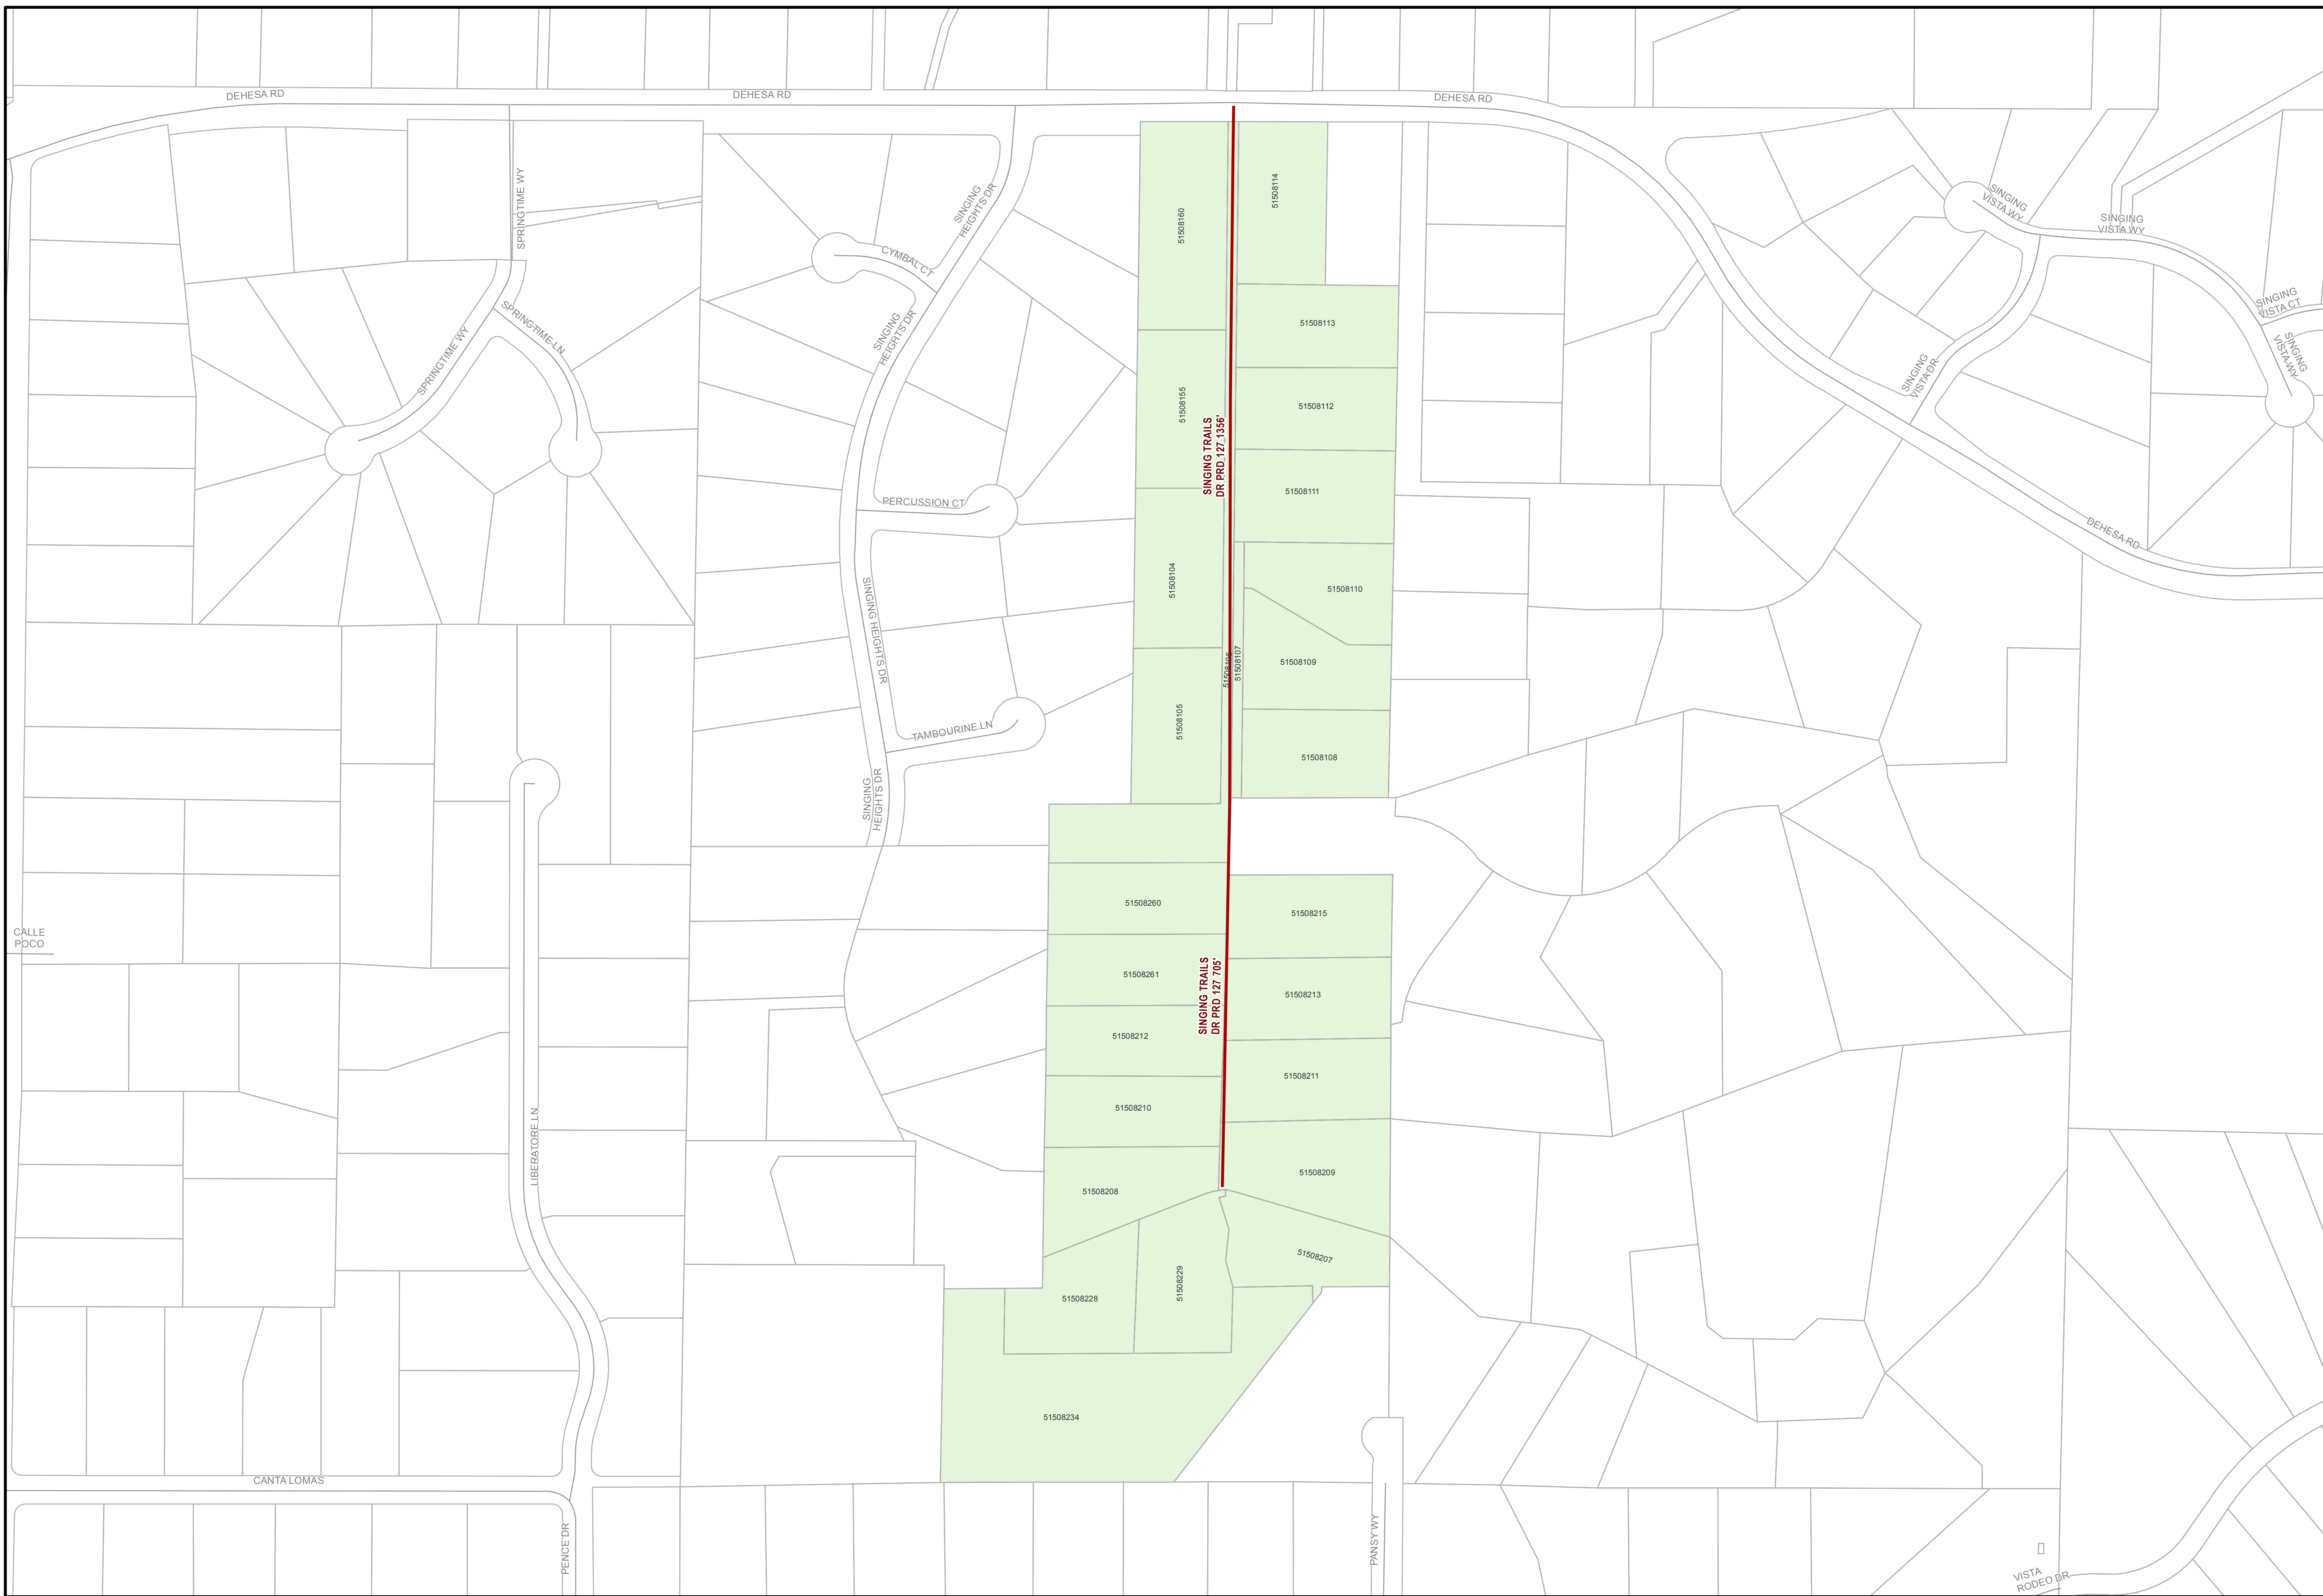

1 inch = 140 feet

PRD Parcel
Road Maintained by PRD

PERMANENT ROAD DIVISION — SINGING TRAILS DRIVE 127

County of San Diego
Planning & Development Services
Land Use & Environmental Group
Geographic Information Service