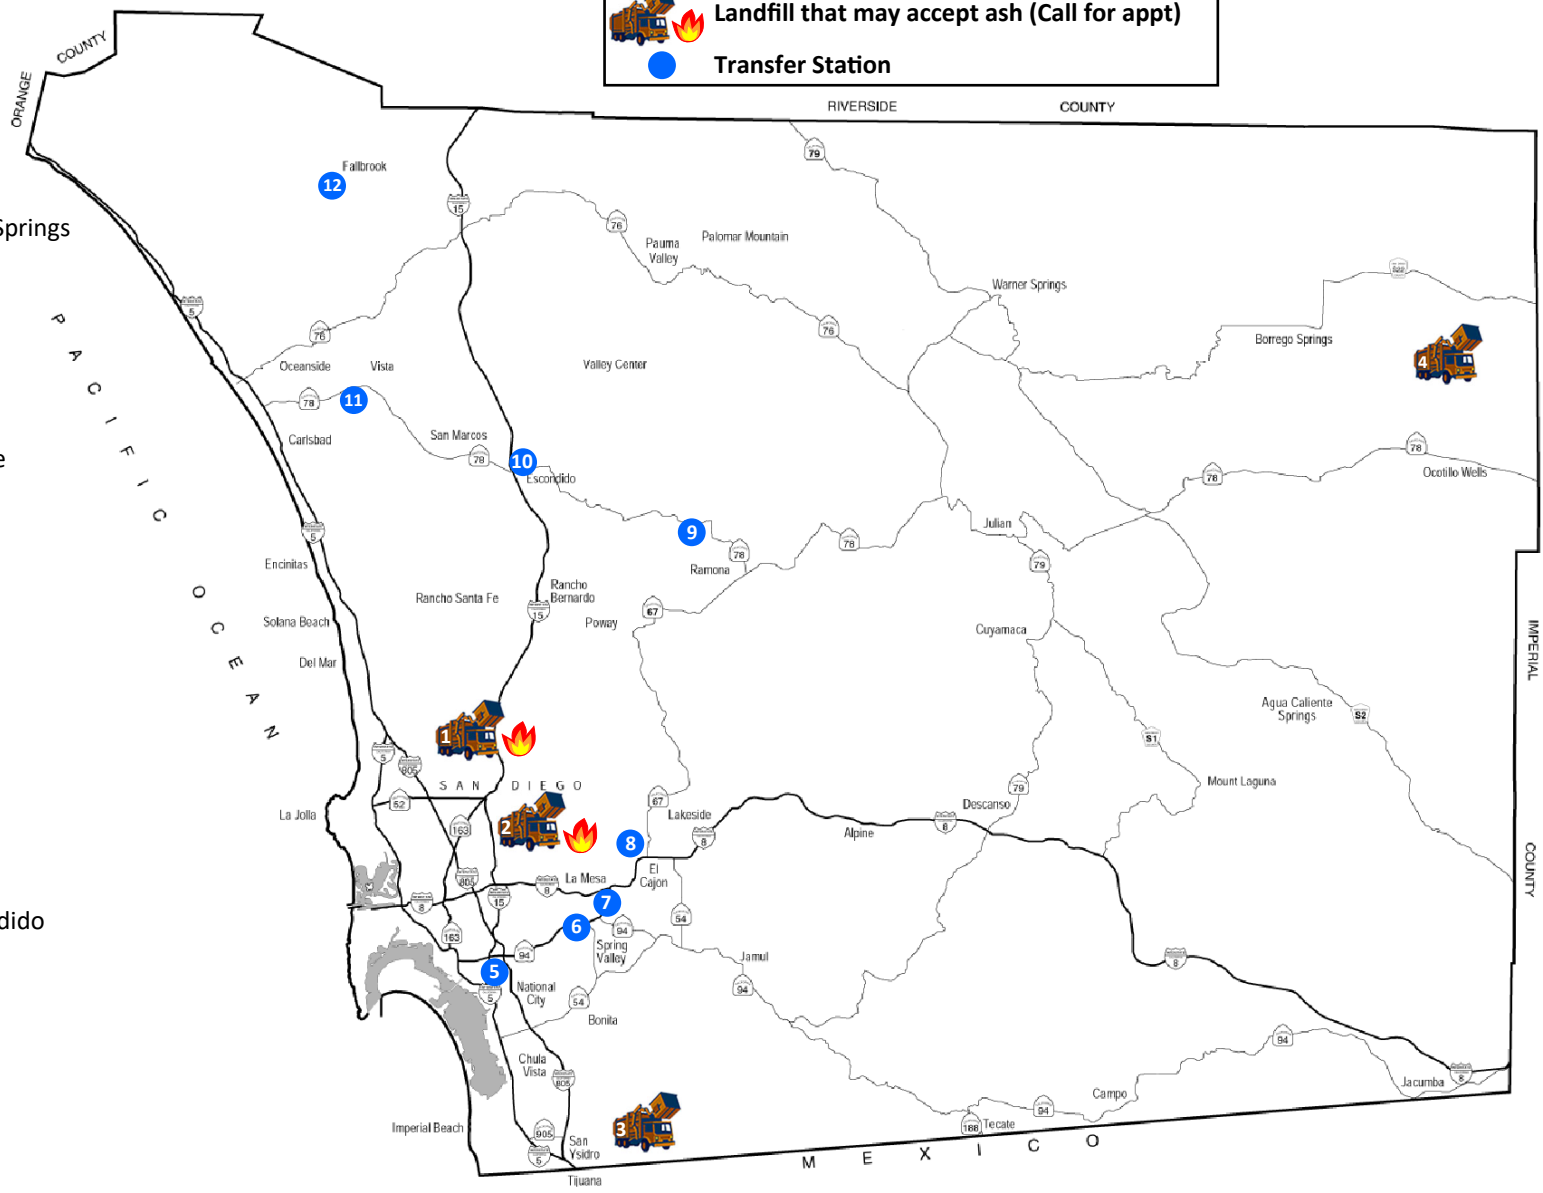

San Diego County Landfills and Transfer Stations

September 2020

*Prior to transporting fire debris, please contact facilities to schedule an appointment and to obtain any special handling instructions.

1. **1. Miramar Landfill (Accepts Fire Debris)**
   5180 Convoy Street, San Diego
   (858) 492-6100
2. **2. Sycamore Landfill (Accepts Fire Debris)**
   8514 Mast Blvd, Santee
   (619) 562-0530
3. **3. Otay Landfill (No Ash)**
   1700 Maxwell Rd, Chula Vista
   (619) 421-3773
4. **4. Borrego Landfill (No Ash)**
   2449 Palm Canyon Dr, Borrego Springs
   (760) 603-0153
5. **5. EDCO Recycling & Transfer**
   3660 Dalbergia St, San Diego
   (619) 234-7774
6. **6. SANCO Resource Recovery**
   6670 Federal Blvd, Lemon Grove
   (619) 287-5696
7. **7. EDCO Station**
   8184 Commercial St, La Mesa
   (619) 466-3355
8. **8. WM Refuse & Recycling**
   1001 W Bradley Ave, El Cajon
   (619) 596-5100
9. **9. Ramona Transfer Station**
   324 Maple St, Ramona
   (760) 789-0516
10. **10. Escondido Resource Recovery**
    1044 W Washington Ave, Escondido
    (760) 745-3203
11. **11. Palomar Transfer Station**
    5960 El Camino Real, Carlsbad
    (760) 603-0153
12. **12. Fallbrook Transfer Station**
    550 W Aviation Rd, Fallbrook
    (760) 728-6114

	Landfill
	Landfill that may accept ash (Call for appt)
	Transfer Station