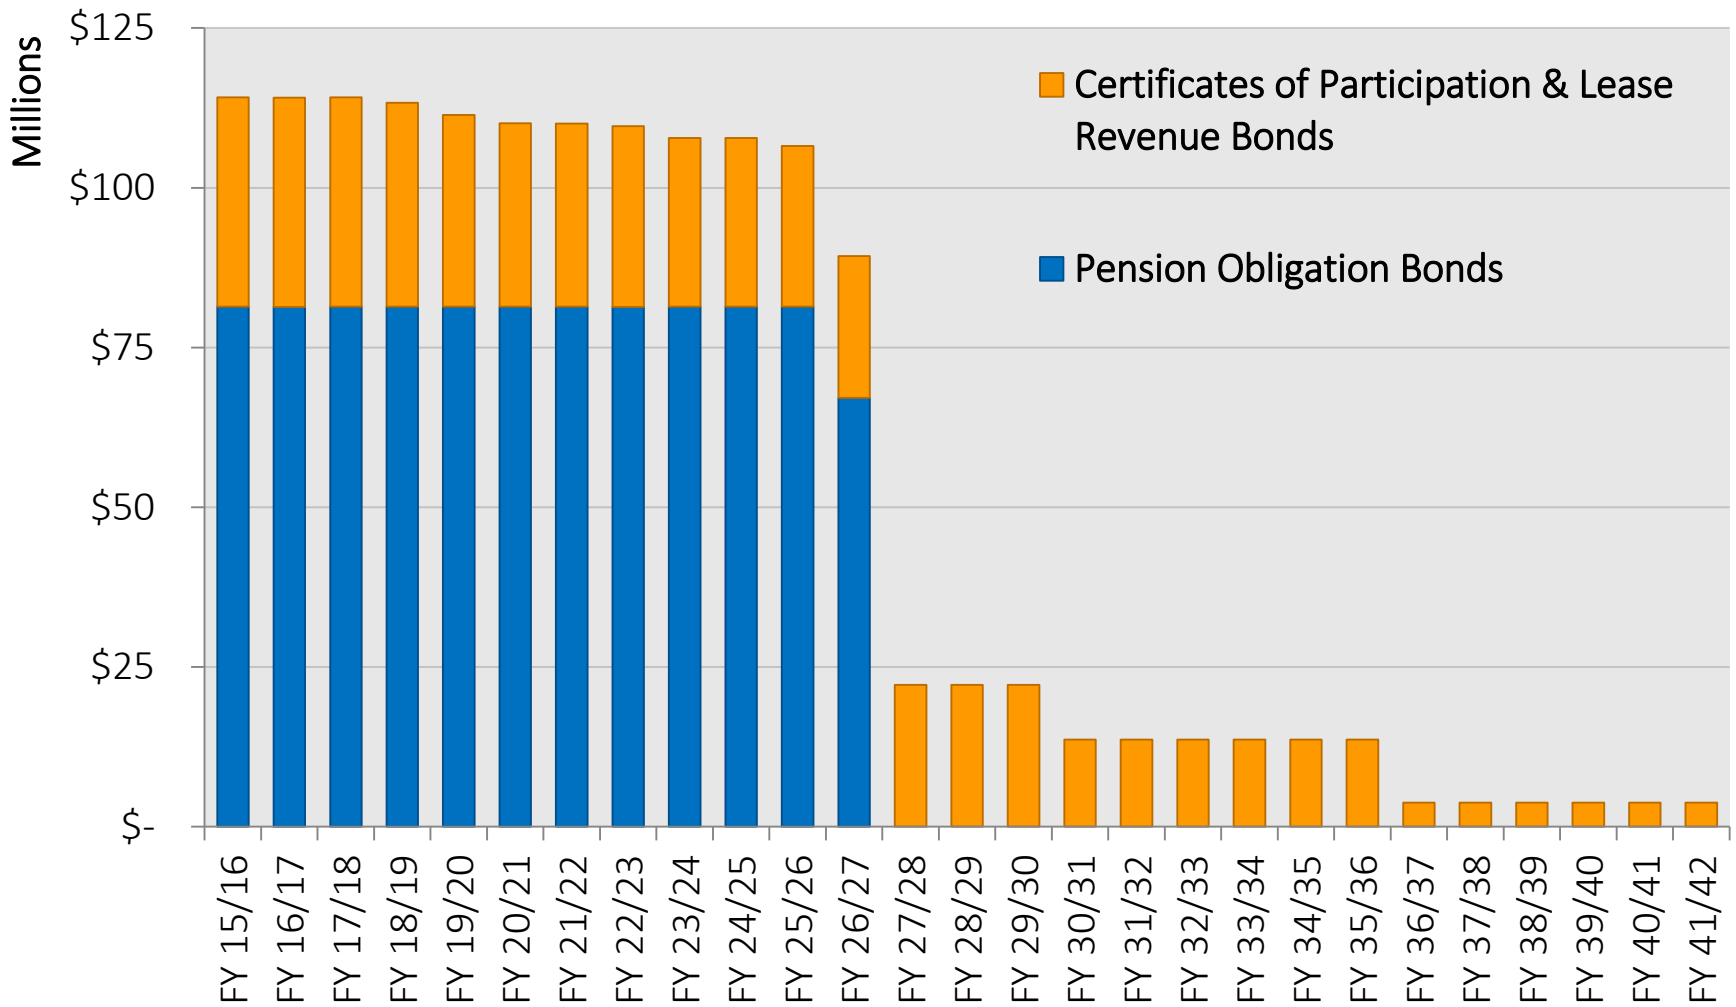

County of San Diego

Total General Fund Obligations

Payments All Remaining Years

As of November 16, 2015

County of San Diego

Total General Fund Obligations

Payments All Remaining Years

As of November 16, 2015

County of San Diego

Total General Fund Obligations

Payments All Remaining Years

As of November 16, 2015