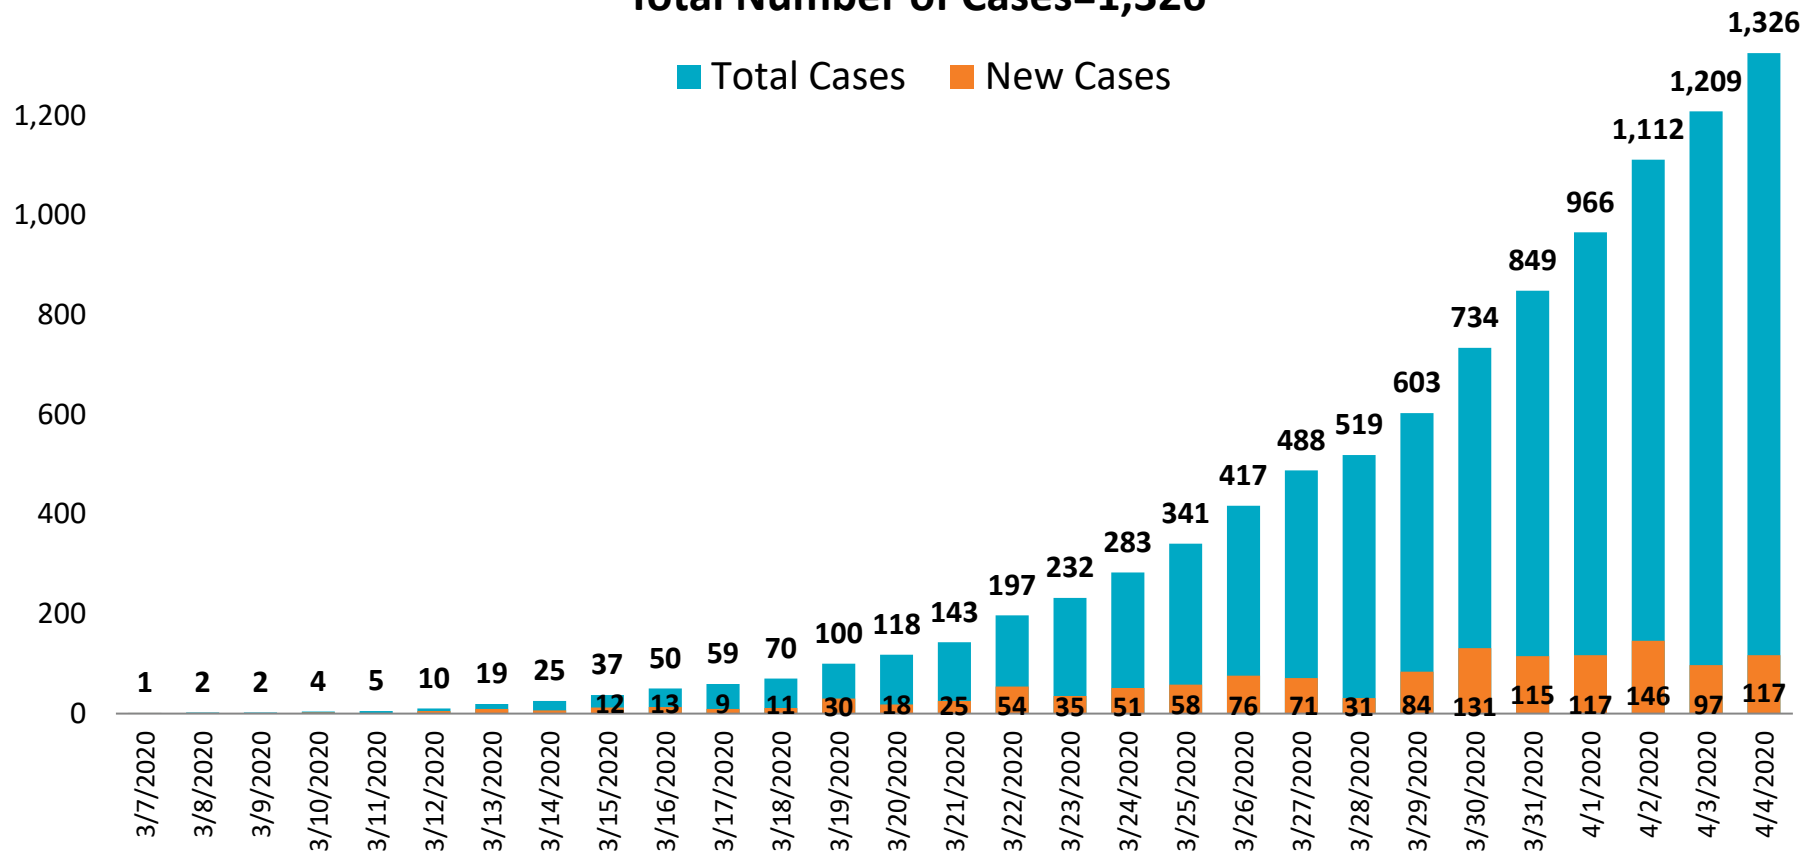

COVID-19 Cases by Date Reported

COVID-19 Cases among San Diego County Residents New Cases and Total Cases by Date Reported Total Number of Cases=1,326

Data are preliminary and subject to change

Prepared by County of San Diego, Emergency Operations Center, 4/5/2020