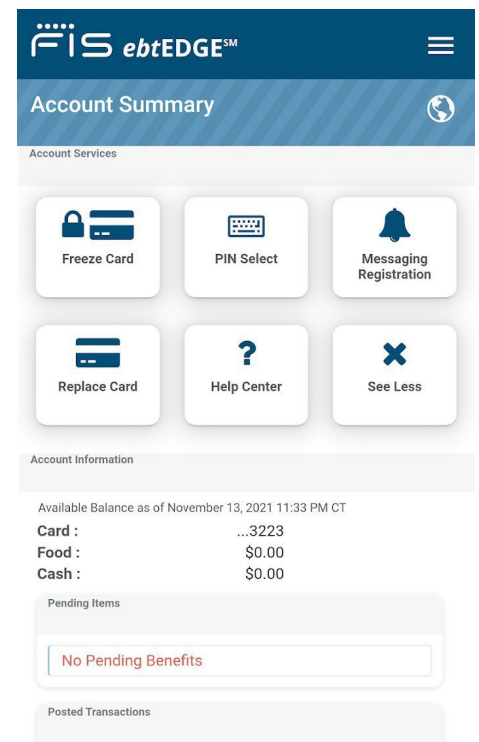

PROTECT YOURSELF FROM ELECTRONIC THEFT BY DOWNLOADING THE EBTEEDGE MOBILE APPLICATION TODAY!

Use the free ebtEDGE Mobile and Web-based Application to manage your CalFresh and/or CalWORKs benefits, check your balances, and review transaction history. Available now for download in the Apple App Store (iOS) and Google Play Store (Android). No mobile device? No problem! You can manage your account online at www.ebt.ca.gov.

KEY FEATURES

- Biometrics to login
- Reset PIN
- View your benefit schedule
- View last 365 days of transactions
- Order EBT card replacements
- Connect Multiple EBT Accounts
- Freeze card and Unfreeze card functionality
- Block out of State Transactions
- Block Internet Transactions

Account Summary Page

Scan QR code to get started.