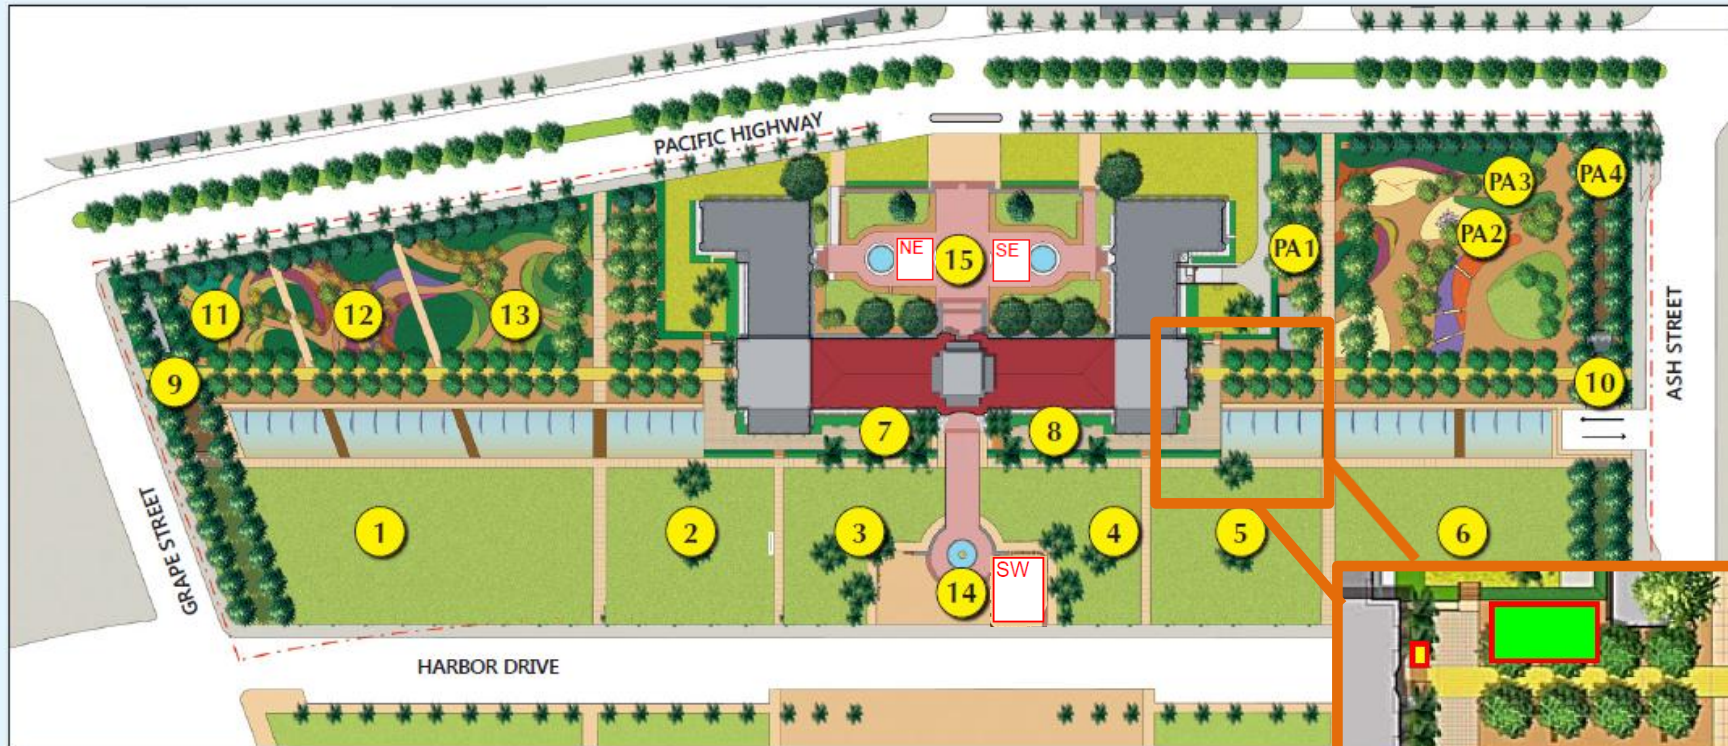

Free Speech Zones

COUNTY OF SAN DIEGO WATERFRONT PARK

LEGEND	
1	Civic Green
2	Civic Green
3	Civic Green
4	Civic Green
5	Civic Green
6	Civic Green
7	North Terrace
8	South Terrace

LEGEND	
9	North Promenade
10	South Promenade
11	Grass Garden
12	Mediterranean Garden
13	Diversity Garden
14	West Plaza
15	East Plaza
PA	Picnic Areas

Primary zones are the NE and SE areas in Zone 15 and SW area in Zone 14.
Additional zones dependent on size of group and expressive intent are also located on the south side of the building (inset).