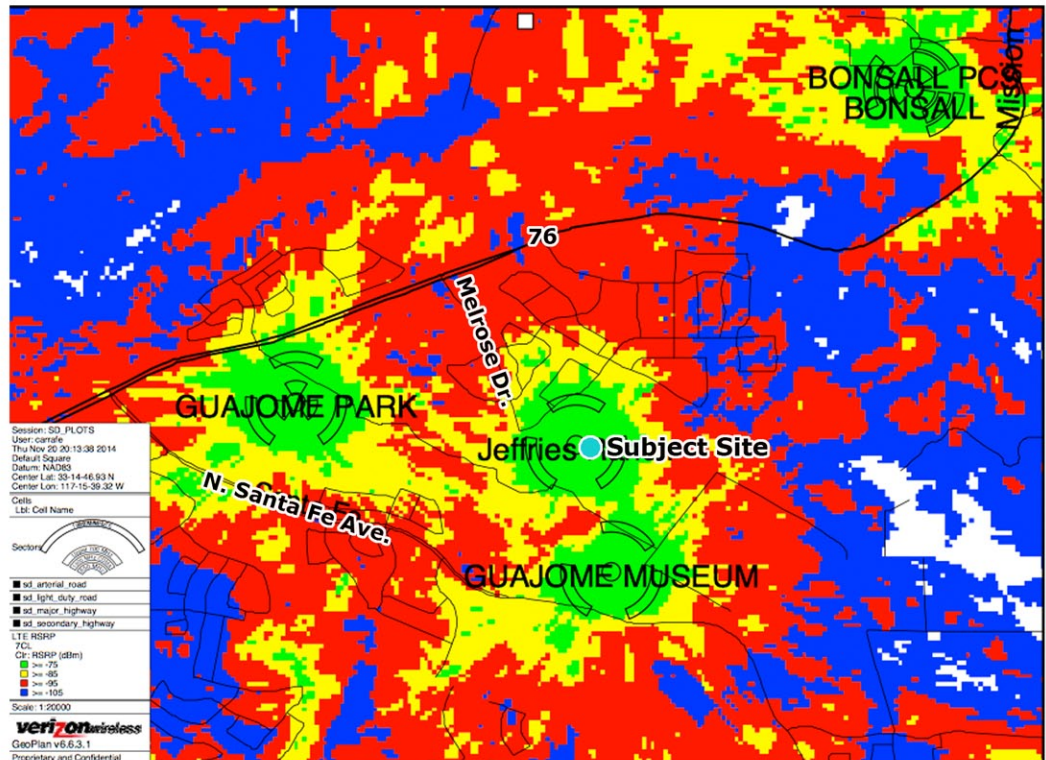

**Jeffries Ranch**  
 2535 Guajome Lake Rd.  
 Vista, CA 92084

## Coverage without site

**Coverage Levels:**

- Excellent
- Good/Variable
- Poor

## Coverage with site