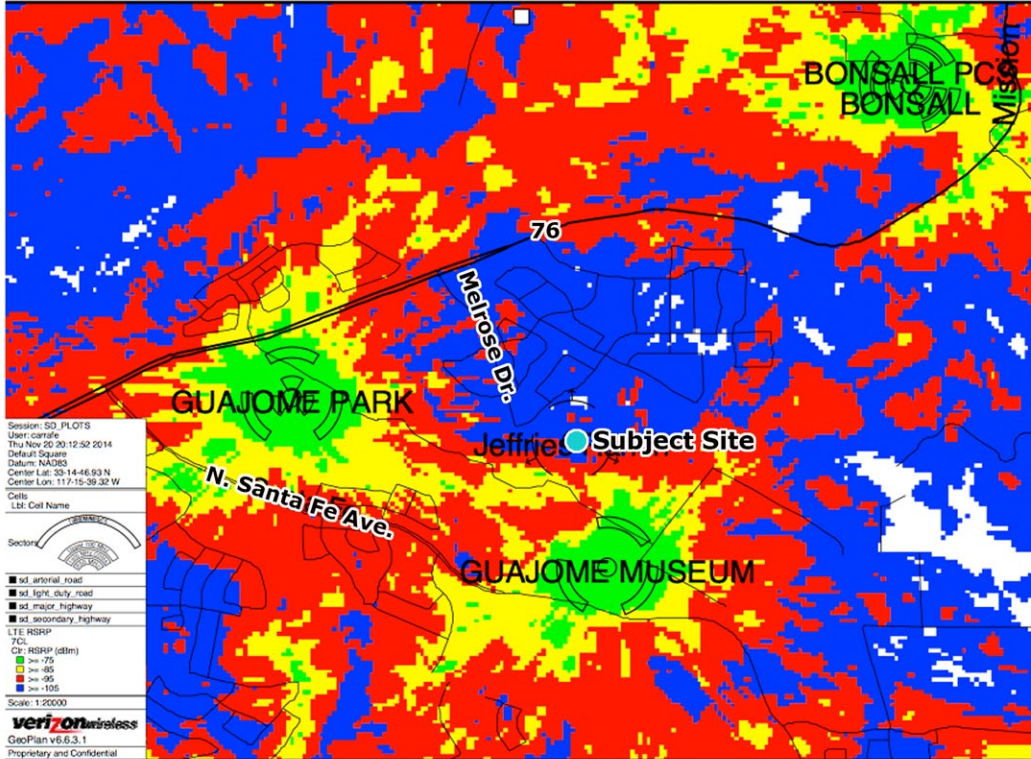

**Jeffries Ranch**  
 2535 Guajome Lake Rd.  
 Vista, CA 92084

## Coverage without site

**Coverage Levels:**

- Excellent
- Good/Variable
- Poor

## Coverage with site