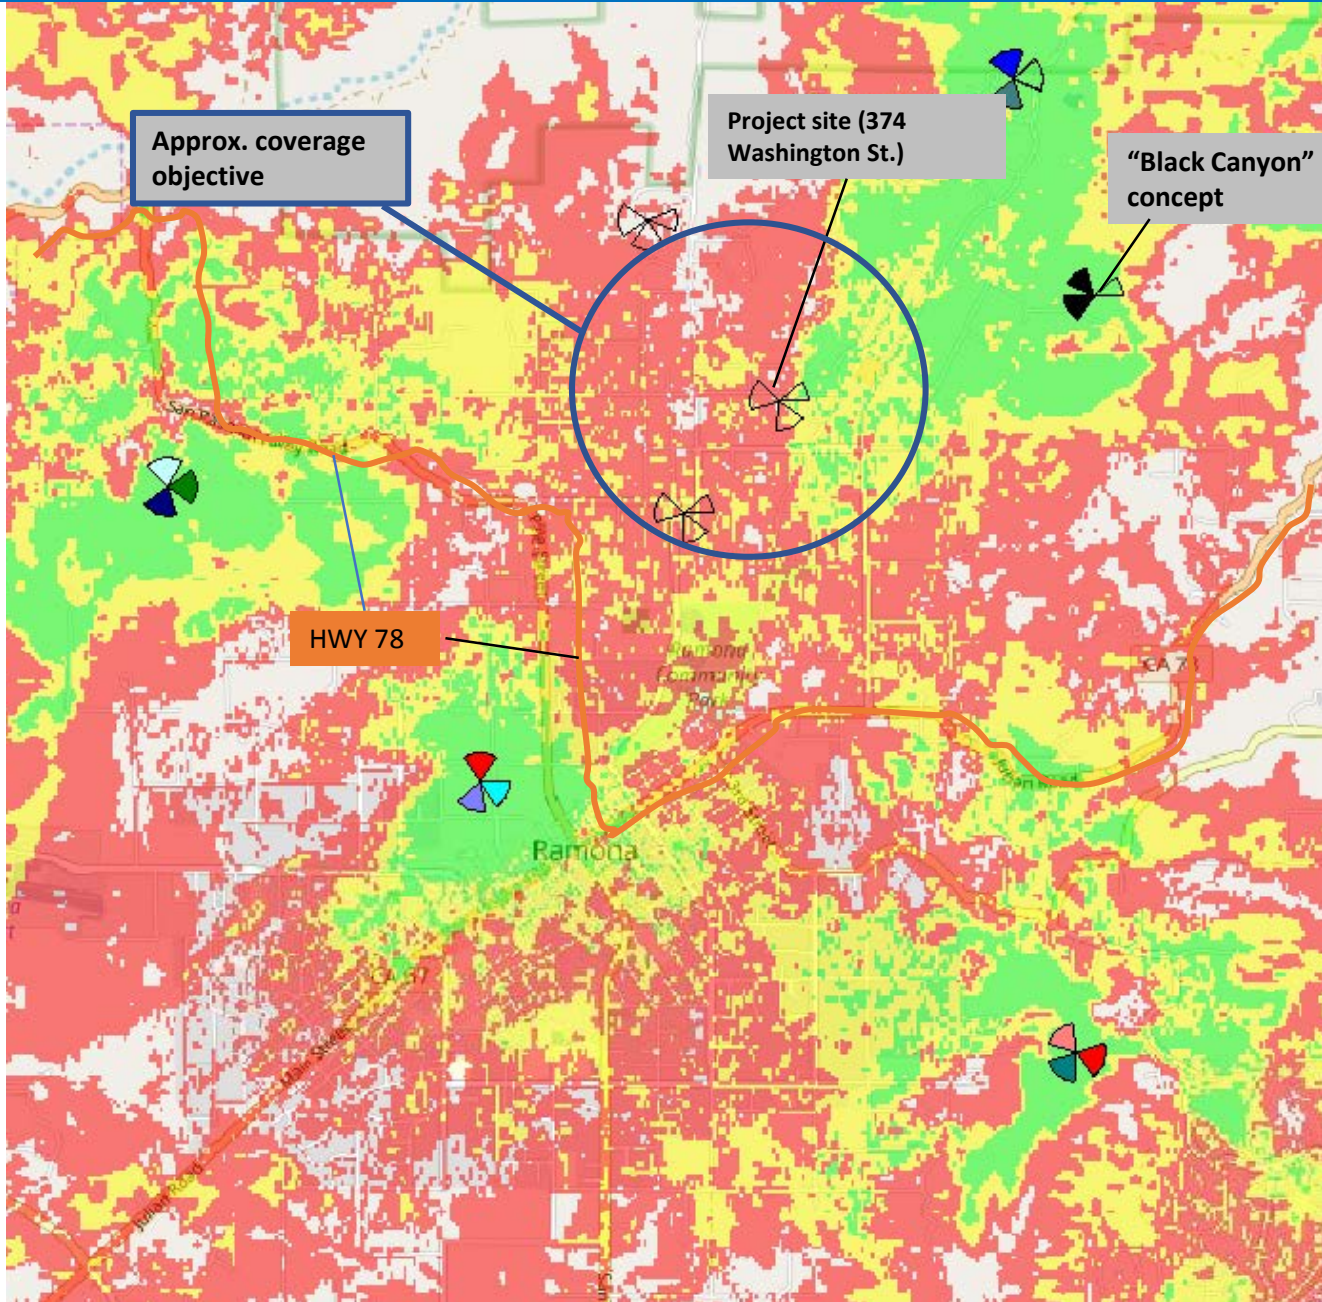

SD0676 Coverage map @ Greenhouse concept

	-90	Good
	-98	Fair
	-108	Poor

SD0676 Coverage map @ Landfill concept

	-90	Good
	-98	Fair
	-108	Poor

SD0676 Coverage map @ Black Cnyn concept

	-90		Good
	-98		Fair
	-108		Poor

SD0676 Coverage map @ County site APN 244-110-61

	-90	Good
	-98	Fair
	-108	Poor

SD0676 Planned Coverage @ Washington St

Coverage with proposed site

	-90	Good
	-98	Fair
	-108	Poor

NS0676 Existing Coverage