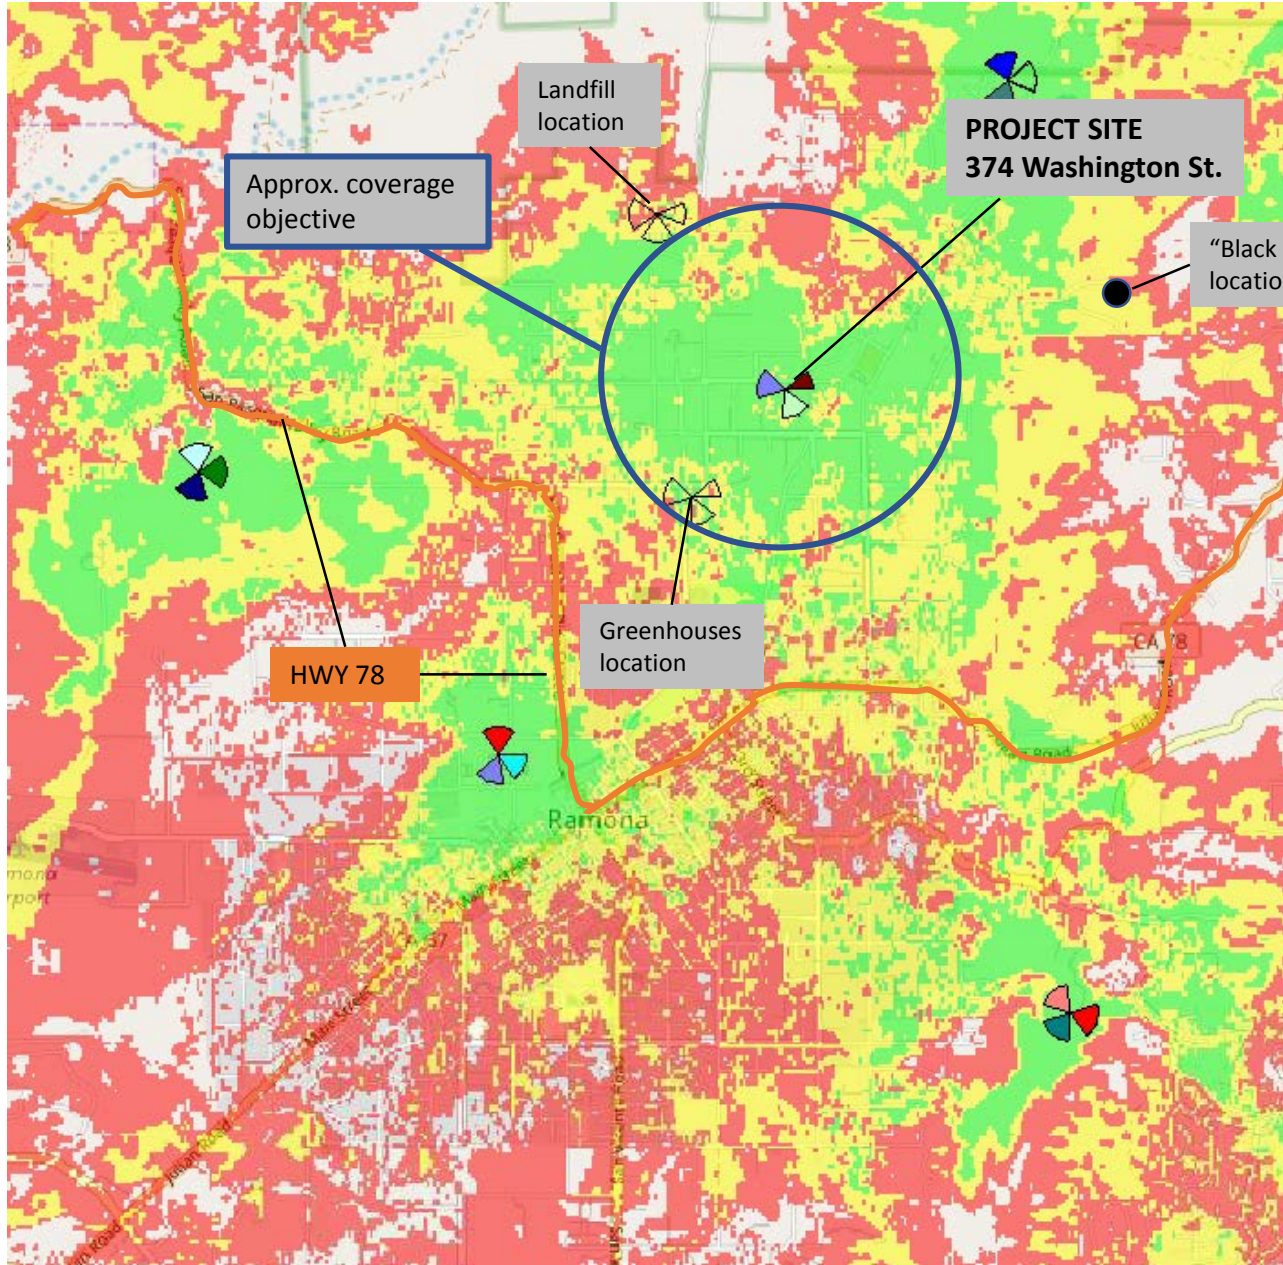

SD0676 Coverage map @ Greenhouse concept

	-90	Good
	-98	Fair
	-108	Poor

SD0676 Coverage map @ Landfill concept

	-90	Good
	-98	Fair
	-108	Poor

SD0676 Coverage map @ Black Cnyn concept

	-90		Good
	-98		Fair
	-108		Poor

SD0676 Coverage map @ County site APN 244-110-61

	-90	Good
	-98	Fair
	-108	Poor

SD0676 Planned Coverage @ Washington St

Coverage with proposed site

	-90	Good
	-98	Fair
	-108	Poor

NS0676 Existing Coverage