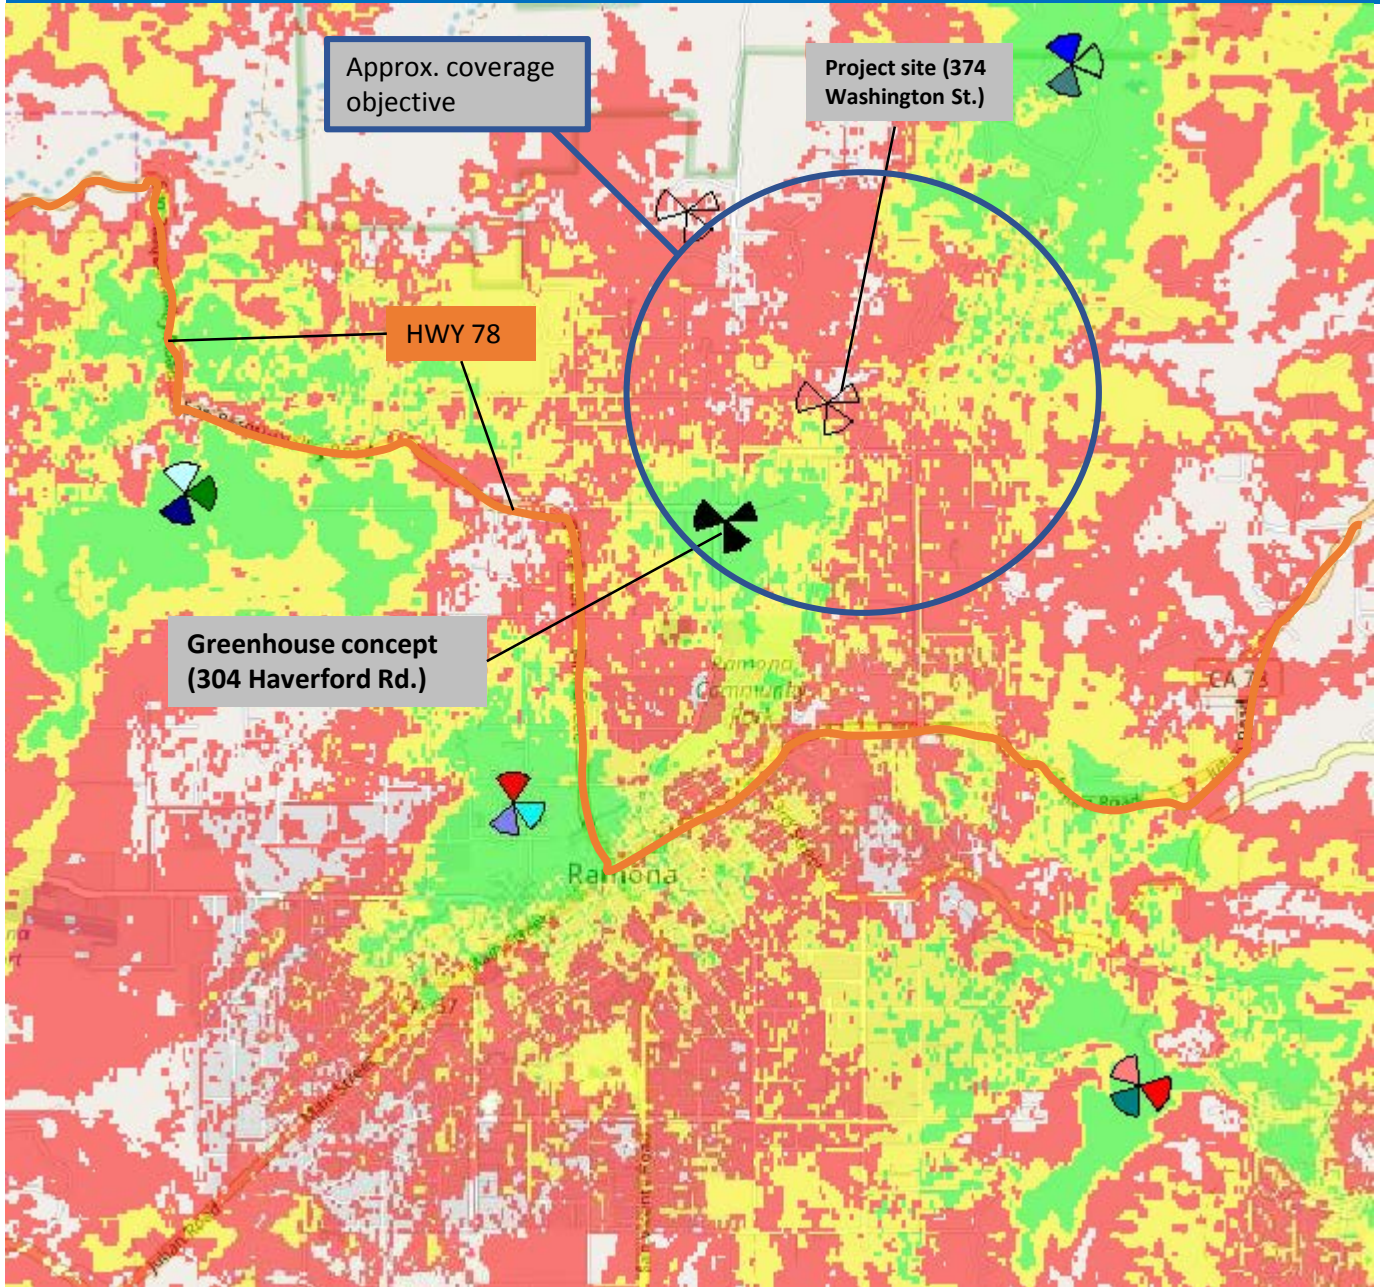

SD0676 Coverage map @ Greenhouse concept

	-90	Good
	-98	Fair
	-108	Poor

SD0676 Coverage map @ Landfill concept

	-90	Good
	-98	Fair
	-108	Poor

SD0676 Coverage map @ Black Cnyn concept

	-90		Good
	-98		Fair
	-108		Poor

SD0676 Coverage map @ County site APN 244-110-61

	-90	Good
	-98	Fair
	-108	Poor

SD0676 Planned Coverage @ Washington St

Coverage with proposed site

	-90	Good
	-98	Fair
	-108	Poor

NS0676 Existing Coverage