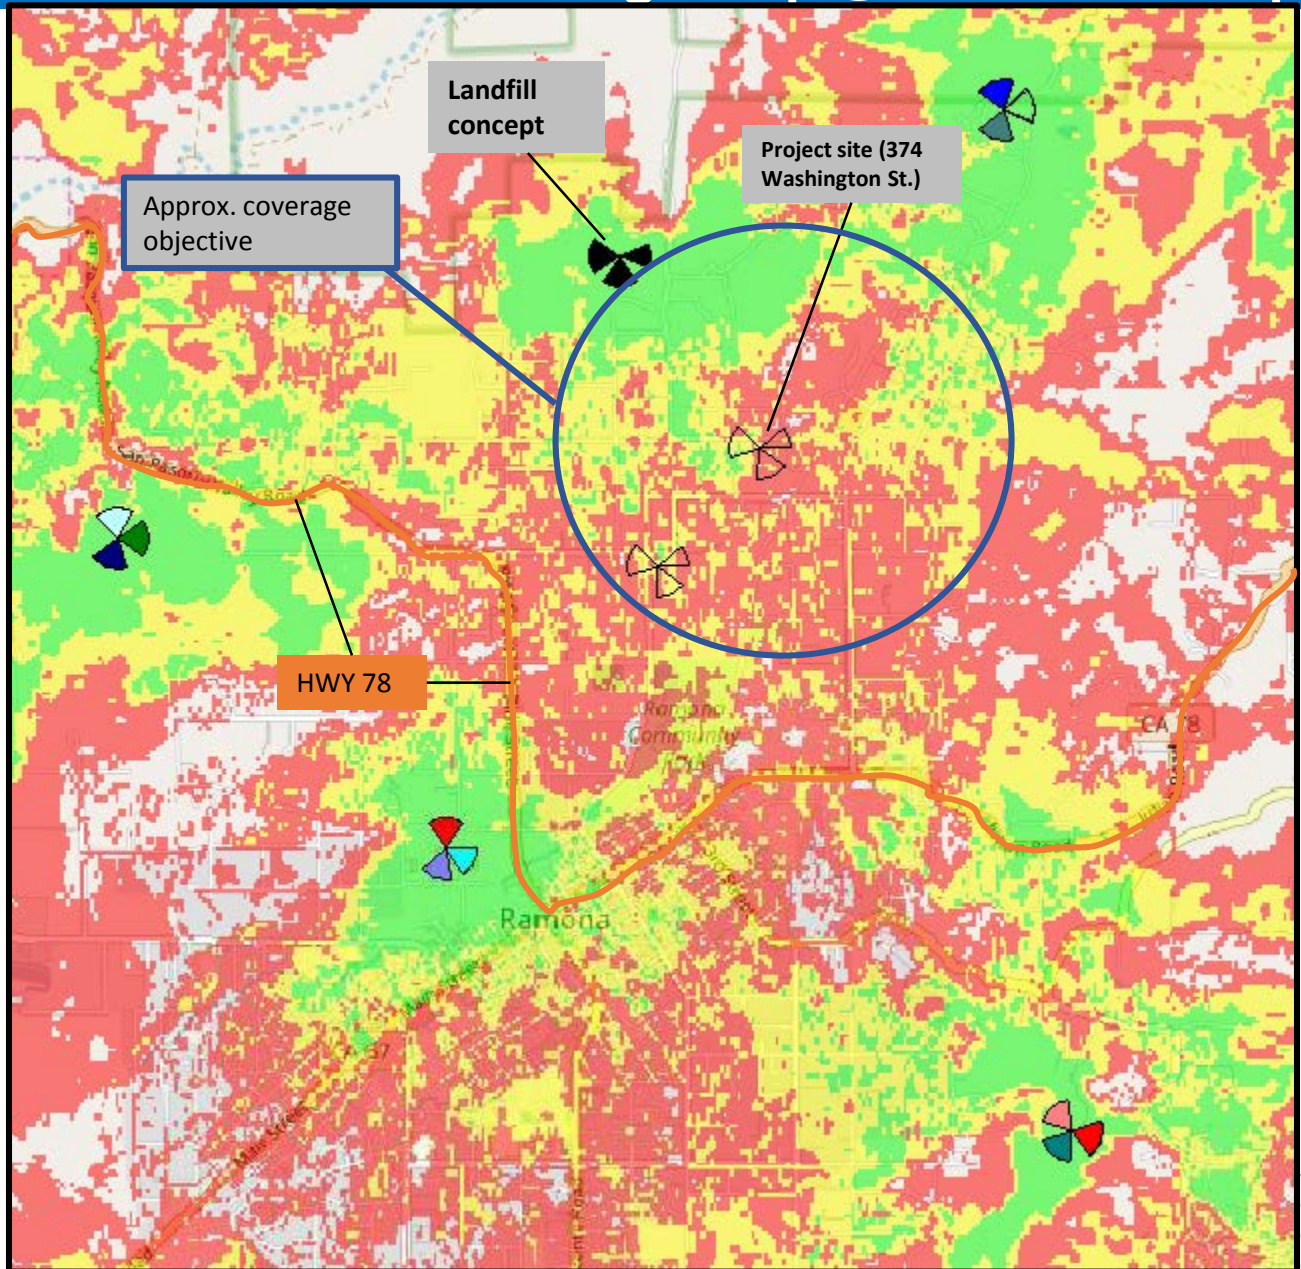

SD0676 Coverage map @ Greenhouse concept

	-90	Good
	-98	Fair
	-108	Poor

SD0676 Coverage map @ Landfill concept

	-90	Good
	-98	Fair
	-108	Poor

SD0676 Coverage map @ Black Cnyn concept

	-90		Good
	-98		Fair
	-108		Poor

SD0676 Coverage map @ County site APN 244-110-61

	-90	Good
	-98	Fair
	-108	Poor

SD0676 Planned Coverage @ Washington St

Coverage with proposed site

	-90	Good
	-98	Fair
	-108	Poor

NS0676 Existing Coverage