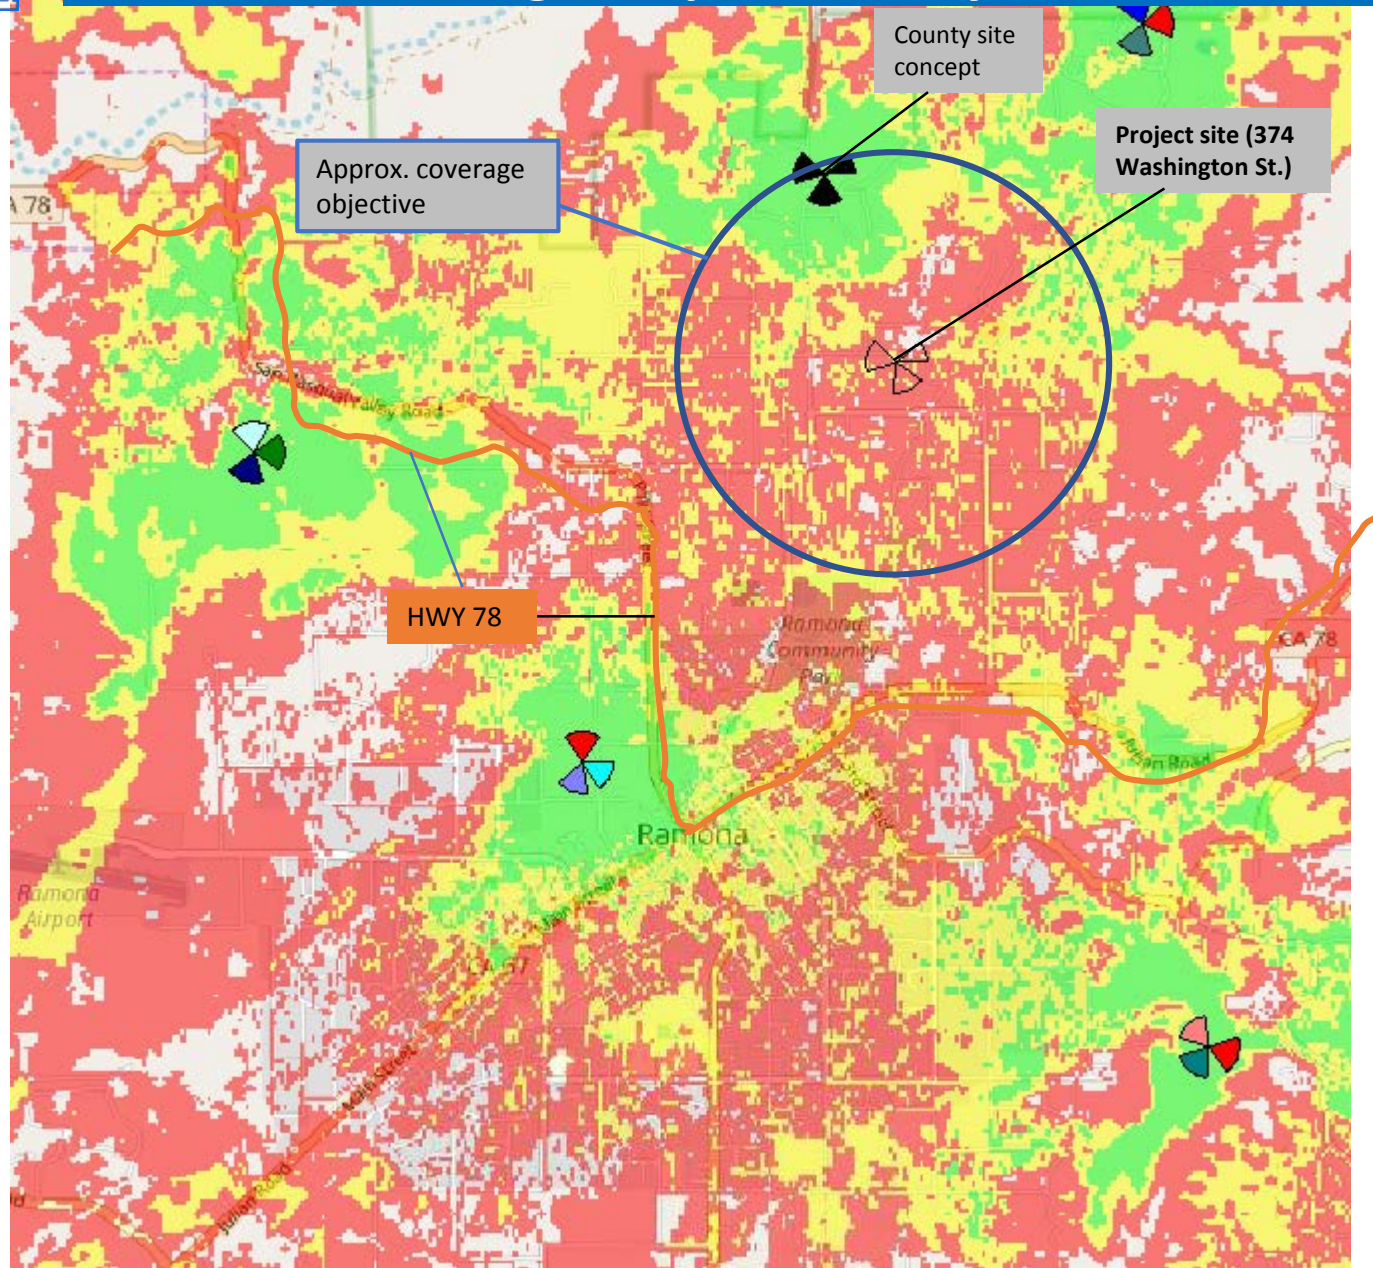

SD0676 Coverage map @ Greenhouse concept

	-90	Good
	-98	Fair
	-108	Poor

SD0676 Coverage map @ Landfill concept

	-90	Good
	-98	Fair
	-108	Poor

SD0676 Coverage map @ Black Cnyn concept

	-90		Good
	-98		Fair
	-108		Poor

SD0676 Coverage map @ County site APN 244-110-61

	-90	Good
	-98	Fair
	-108	Poor

SD0676 Planned Coverage @ Washington St

Coverage with proposed site

	-90	Good
	-98	Fair
	-108	Poor

NS0676 Existing Coverage