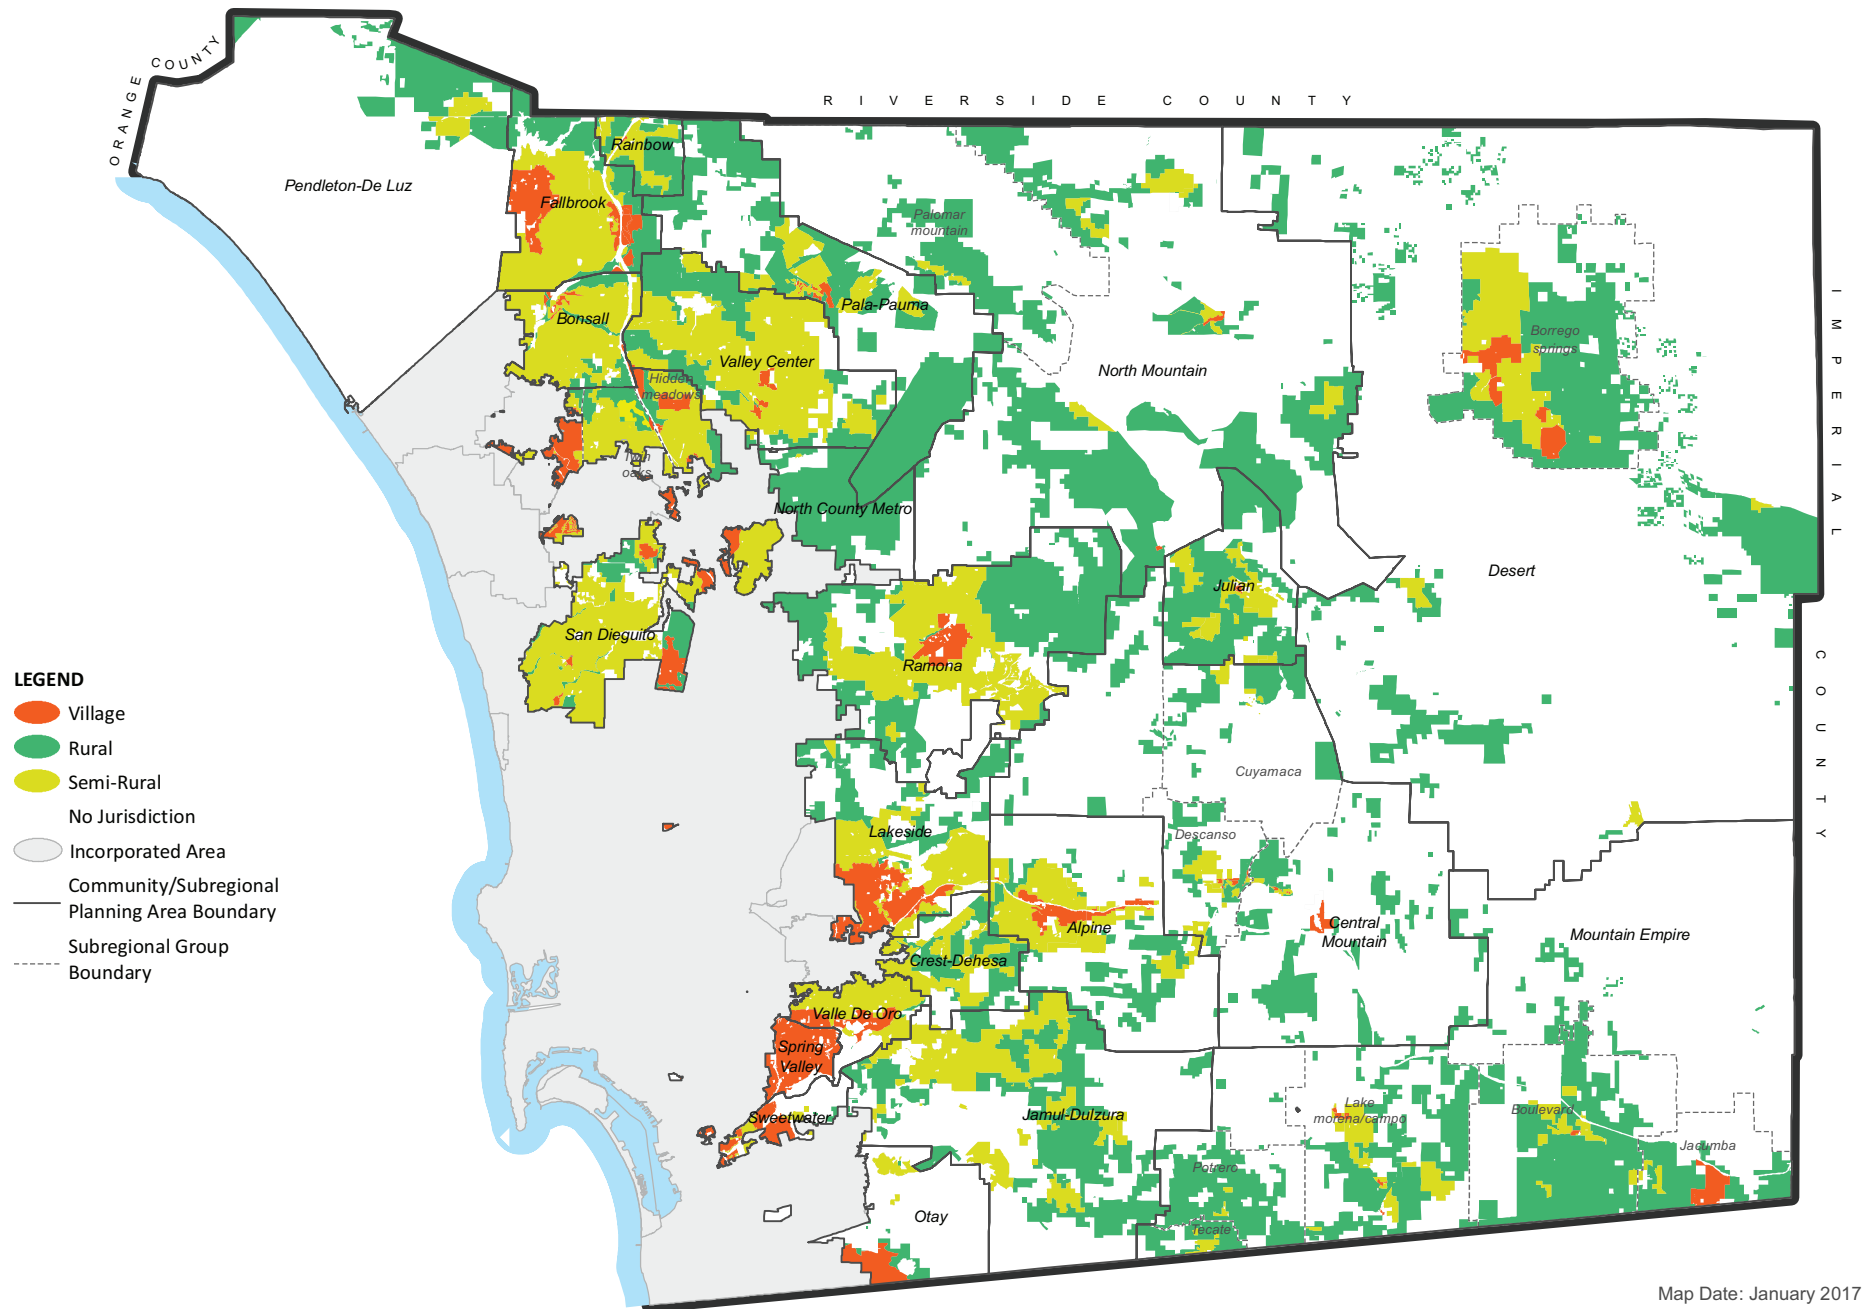

REGIONAL CATEGORIES MAP

San Diego County General Plan

EXISTING

Figure LU-1

REGIONAL CATEGORIES MAP

San Diego County General Plan

PROPOSED

Figure LU-1