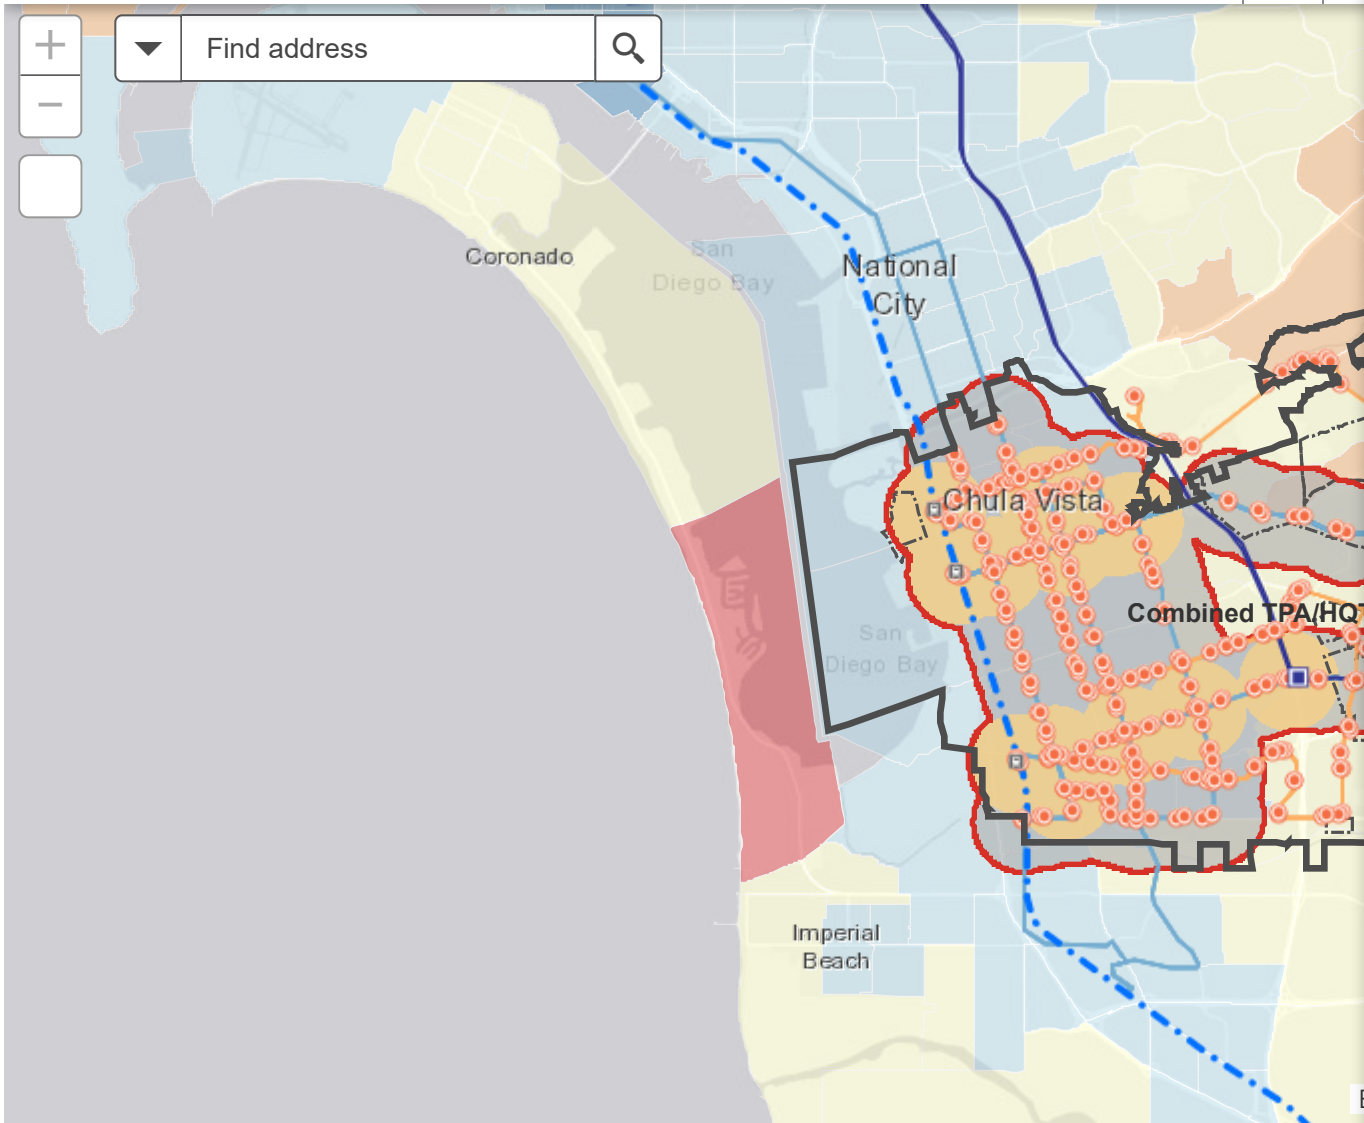

VMT Screening Tool

+ ▼ Find address 🔍
-
🗲

Legend

- City Bc ▭
- Trolley ▭
- Rapid ▭
- Bus Stc ●
- Trolley — — —
- Rapid (—
- Bus Ro —
- Combi ▭
- Major I ▭
- Transit ▭
- High-C ▭
- Tract V ▭

-117.026 32.631 Degrees