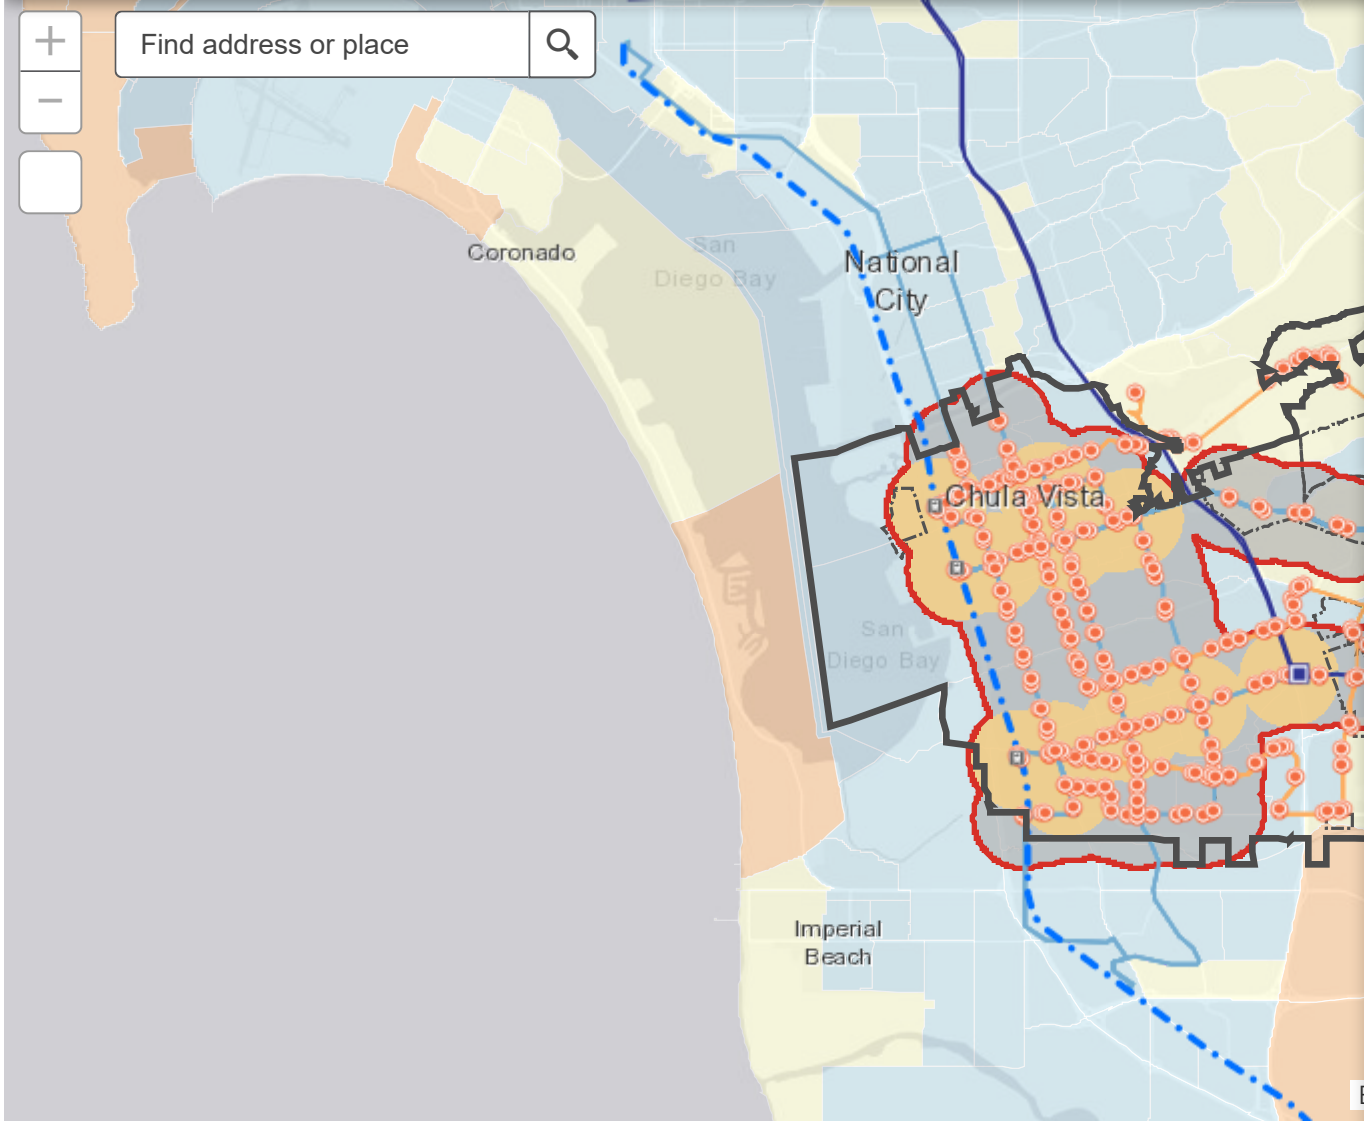

VMT Employee Screening Tool

Legend

- City Bc 
- Trolley 
- Rapid 
- Bus Stc 
- Trolley 
- Rapid 
- Bus Ro 
- Combi 
- Major I 
- Transit 
- High-C 
- Tract V 

-117.026 32.631 Degrees