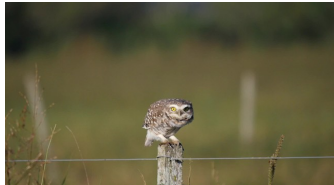

(<https://macaulaylibrary.org/asset/119479>)

(<https://macaulaylibrary.org/asset/23914887>)

(<https://macaulaylibrary.org/asset/119479>)

(<https://macaulaylibrary.org/asset/119479>)

Burrowing Owl (Western)
(<https://ebird.org/species/buowl>)
Athene cucularia hypugaea/rostrata
© Geoffrey A. Keller
29 Apr 2002
56.0 km N of Bakersfield; Colonel Allensworth State Historical Park, Tulare, California, United States

Burrowing Owl
(<https://ebird.org/species/buowl>)
Athene cucularia
© Ryan O'Donnell
21 May 2020
Spot Road Farm, Yuma, Arizona, United States

Burrowing Owl (Western)
(<https://ebird.org/species/buowl>)
Athene cucularia hypugaea/rostrata
© Geoffrey A. Keller
29 Apr 2002
56.0 km N of Bakersfield; Colonel Allensworth State Historical Park, Tulare, California, United States

Burrowing Owl (Western)
(<https://ebird.org/species/buowl>)
Athene cucularia hypugaea/rostrata
© Geoffrey A. Keller
23 May 2001
11.3 km W of Earlimart; Colonel Allensworth State Historical Park, Tulare, California, United States

Burrowing Owl
(<https://ebird.org/species/buowl>)
Athene cucularia
© Geoffrey A. Keller
23 May 2001
11.3 km W of Earlimart; Colonel Allensworth State Historical Park, Tulare, California, United States

Top video [View all](#) (<https://ebird.org/media/catalog?taxonCode=buowl&sort=rating_rank_desc&mediaType=v&regionCode=>)