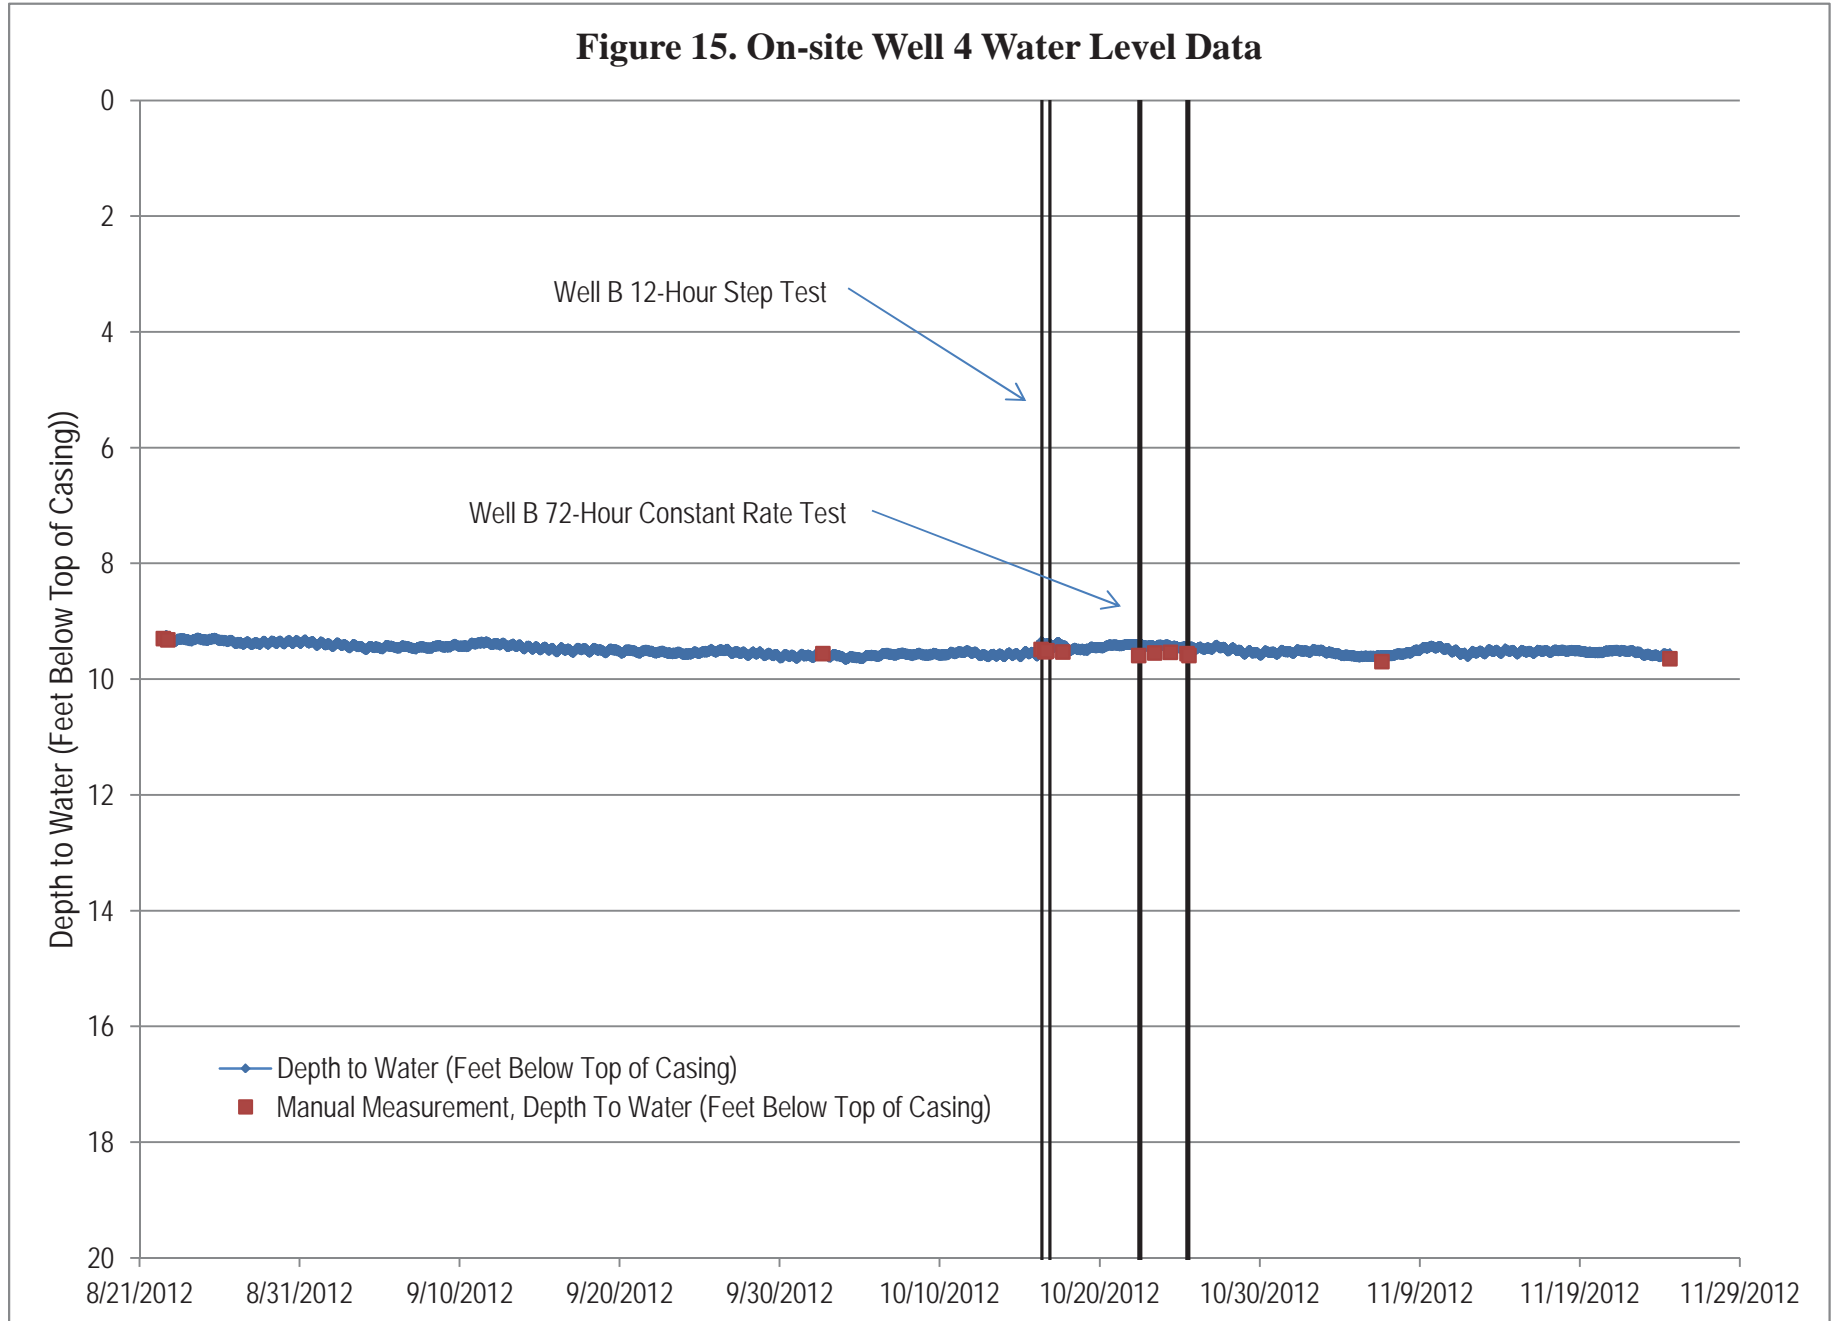

Groundwater Resources Investigation Report Tierra del Sol Solar Farm

Figure 13. On-site Well 2 Water Level Data

Groundwater Resources Investigation Report Tierra del Sol Solar Farm Project

INTENTIONALLY LEFT BLANK

Groundwater Resources Investigation Report Tierra del Sol Solar Farm Project

Figure 14. On-site Well 3 Water Level Data

Groundwater Resources Investigation Report Tierra del Sol Solar Farm Project

INTENTIONALLY LEFT BLANK

Groundwater Resources Investigation Report Tierra del Sol Solar Farm Project

Figure 15. On-site Well 4 Water Level Data

Groundwater Resources Investigation Report Tierra del Sol Solar Farm Project

INTENTIONALLY LEFT BLANK