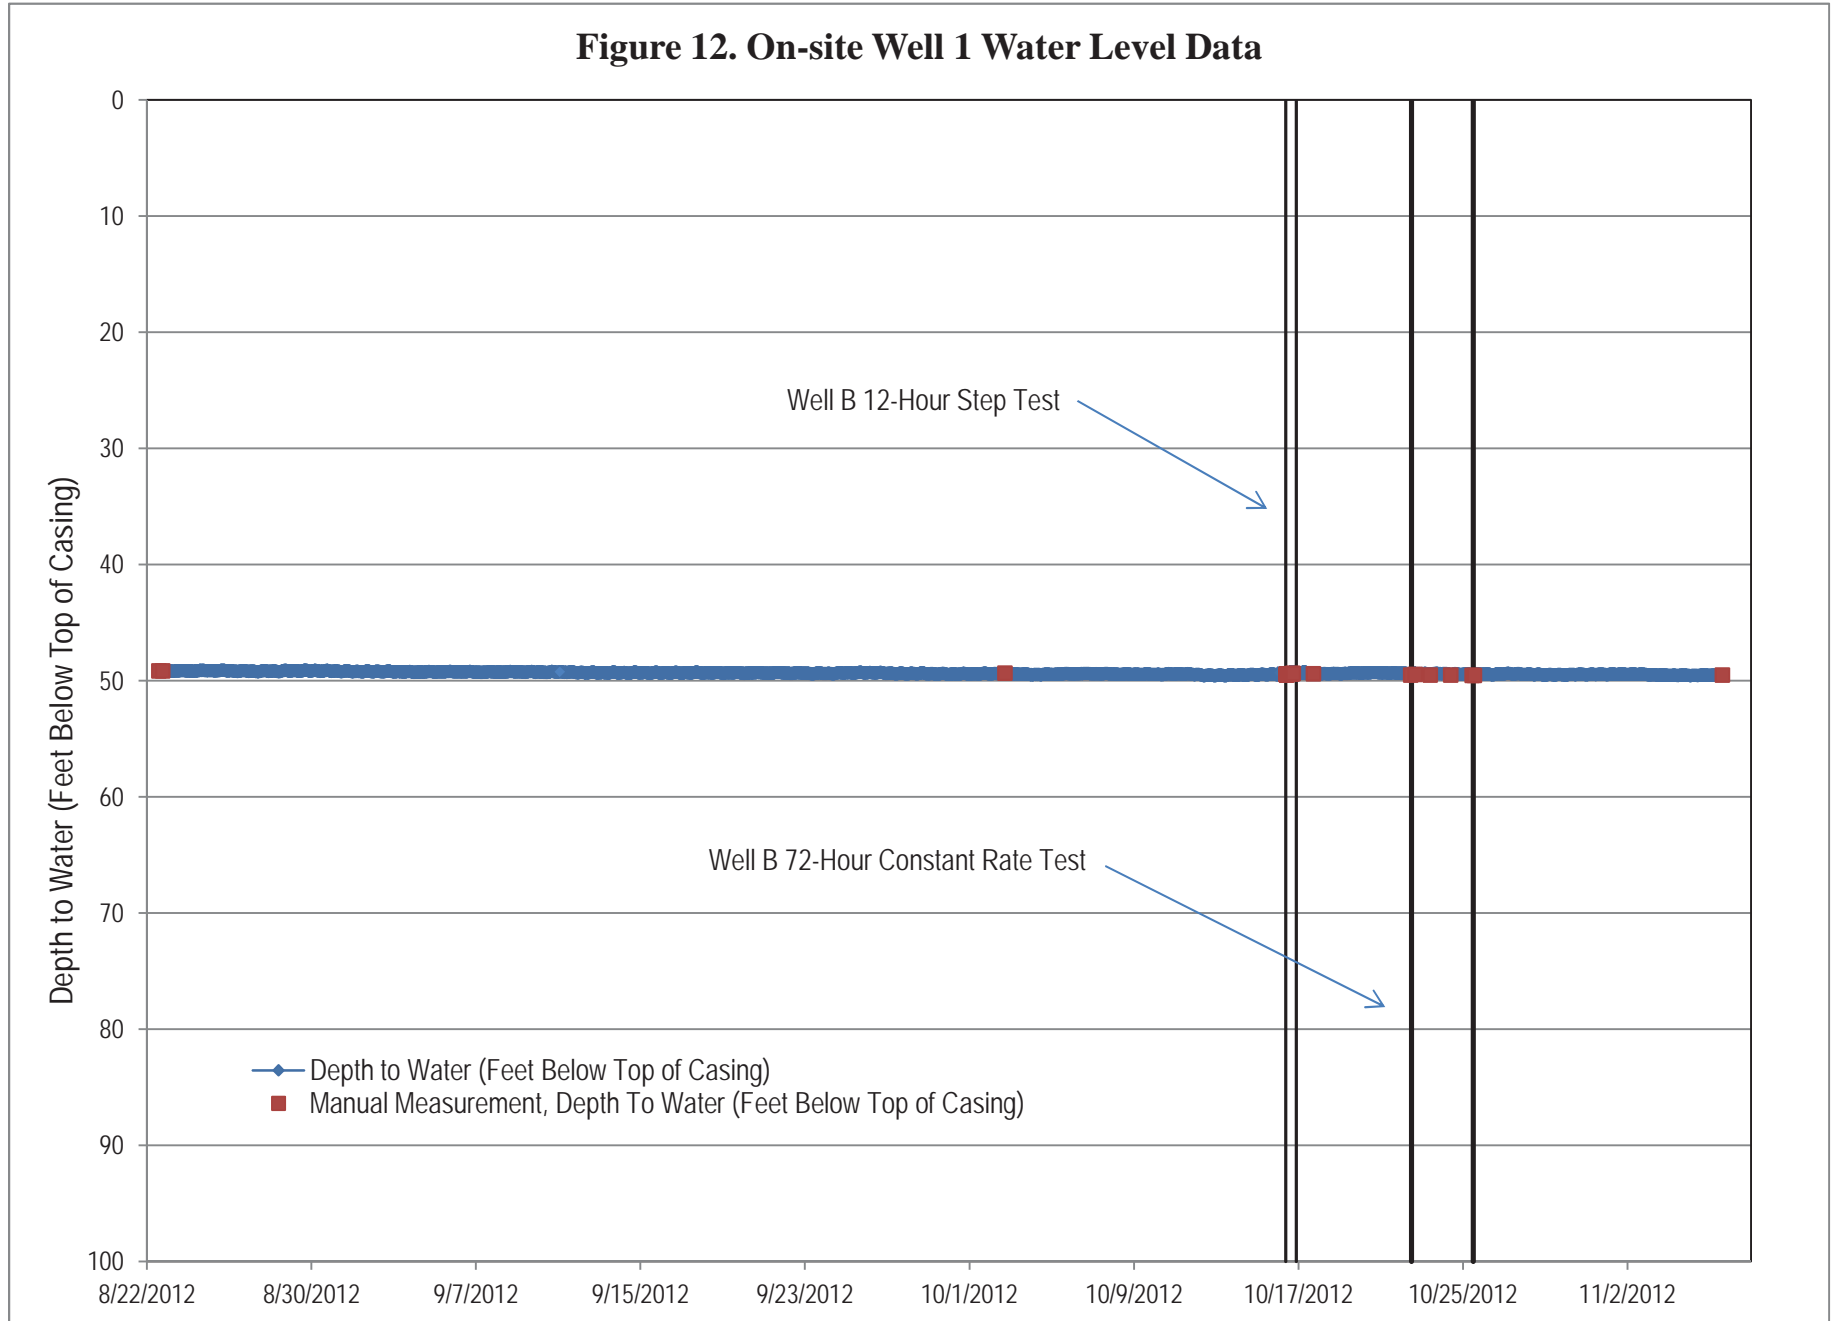

Groundwater Resources Investigation Report Tierra del Sol Solar Farm Project

Figure 12. On-site Well 1 Water Level Data

Groundwater Resources Investigation Report Tierra del Sol Solar Farm Project

INTENTIONALLY LEFT BLANK

Groundwater Resources Investigation Report Tierra del Sol Solar Farm

Figure 13. On-site Well 2 Water Level Data

Groundwater Resources Investigation Report Tierra del Sol Solar Farm Project

INTENTIONALLY LEFT BLANK

Groundwater Resources Investigation Report Tierra del Sol Solar Farm Project

Figure 14. On-site Well 3 Water Level Data

Groundwater Resources Investigation Report Tierra del Sol Solar Farm Project

INTENTIONALLY LEFT BLANK

Groundwater Resources Investigation Report Tierra del Sol Solar Farm Project

Figure 15. On-site Well 4 Water Level Data

Groundwater Resources Investigation Report Tierra del Sol Solar Farm Project

INTENTIONALLY LEFT BLANK