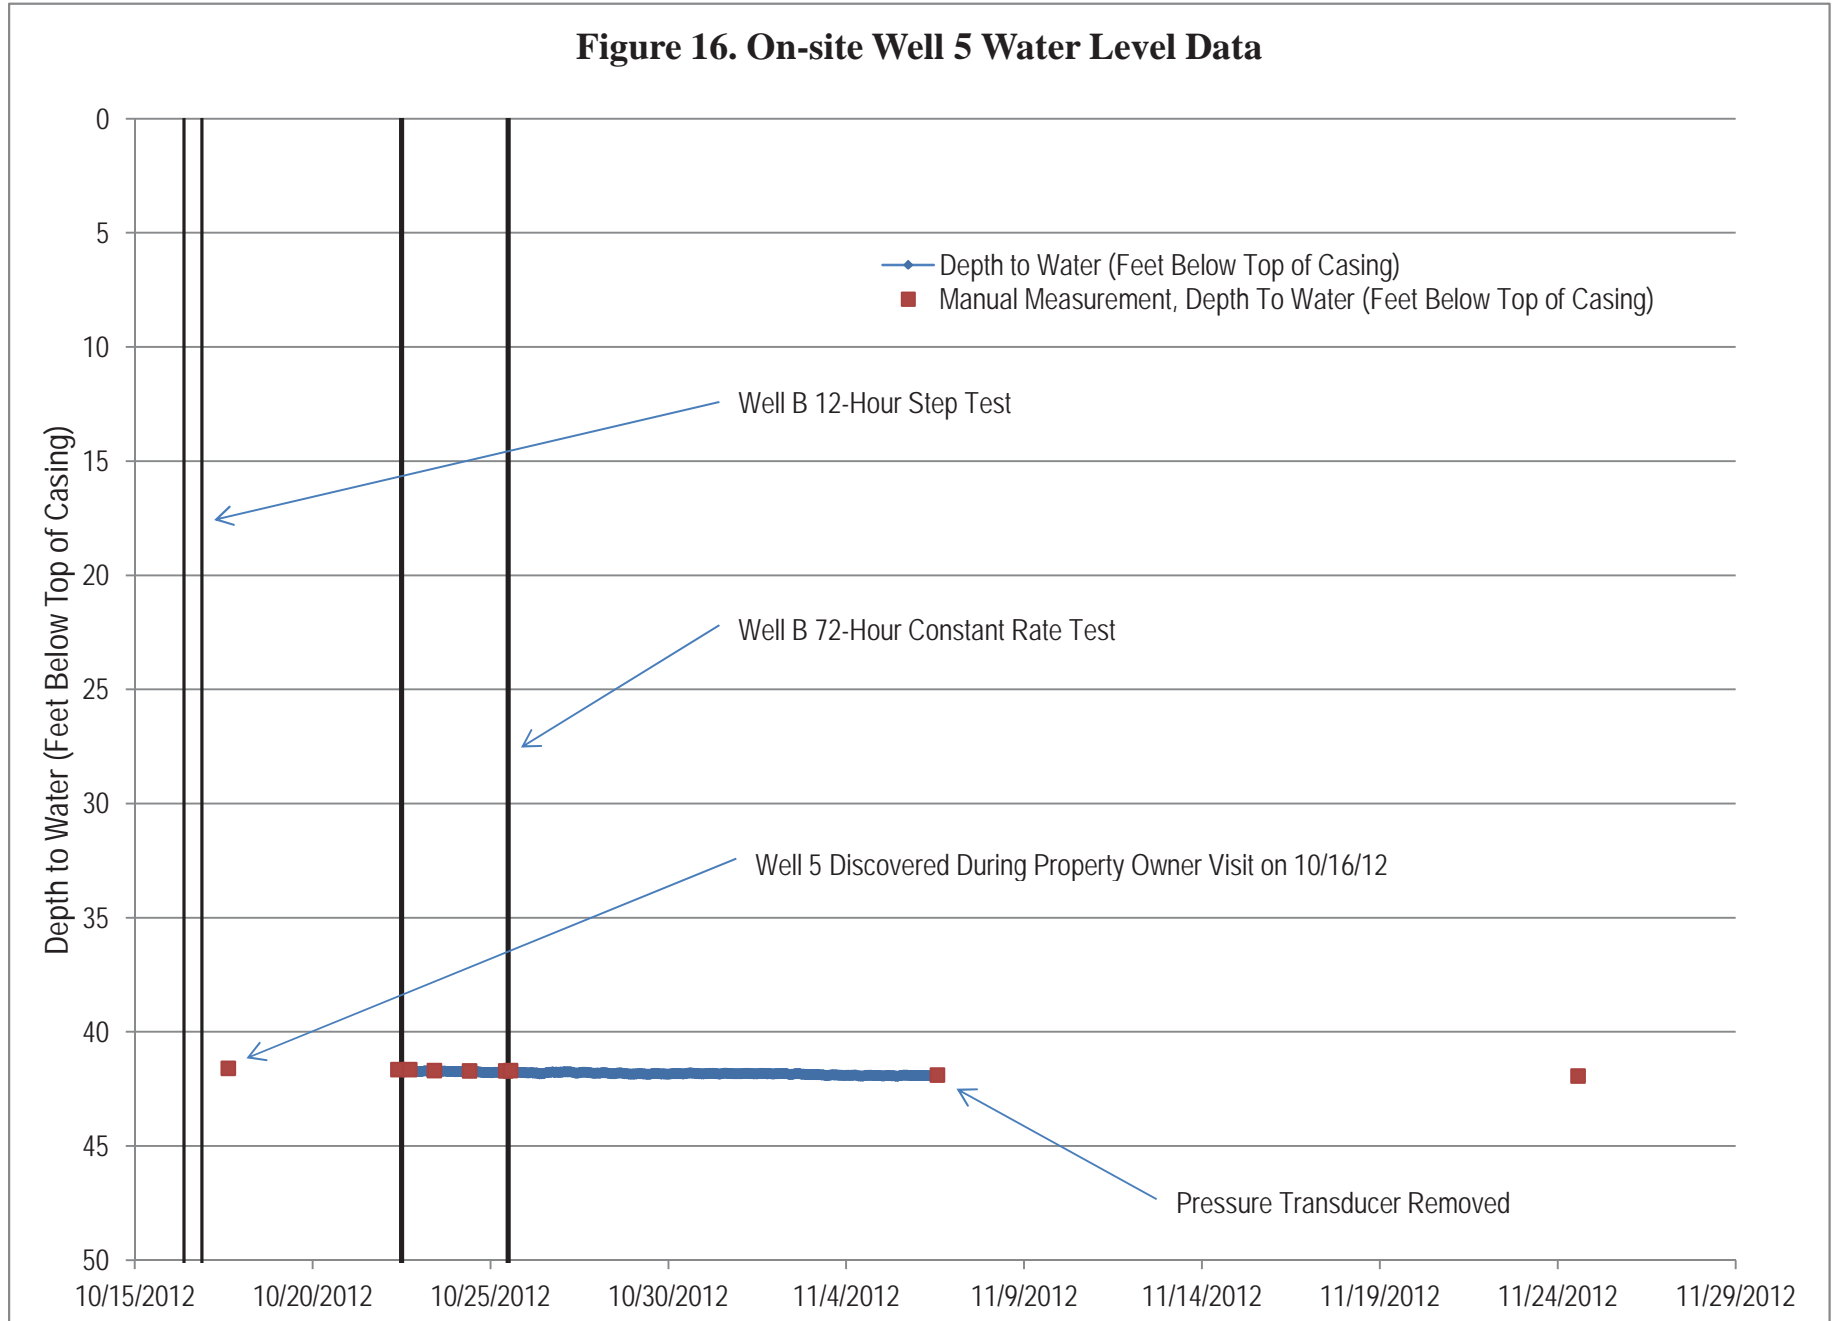

Groundwater Resources Investigation Report Tierra del Sol Solar Farm Project

Figure 15. On-site Well 4 Water Level Data

Groundwater Resources Investigation Report Tierra del Sol Solar Farm Project

INTENTIONALLY LEFT BLANK

Groundwater Resources Investigation Report Tierra del Sol Solar Farm Project

Figure 16. On-site Well 5 Water Level Data

Groundwater Resources Investigation Report Tierra del Sol Solar Farm Project

INTENTIONALLY LEFT BLANK