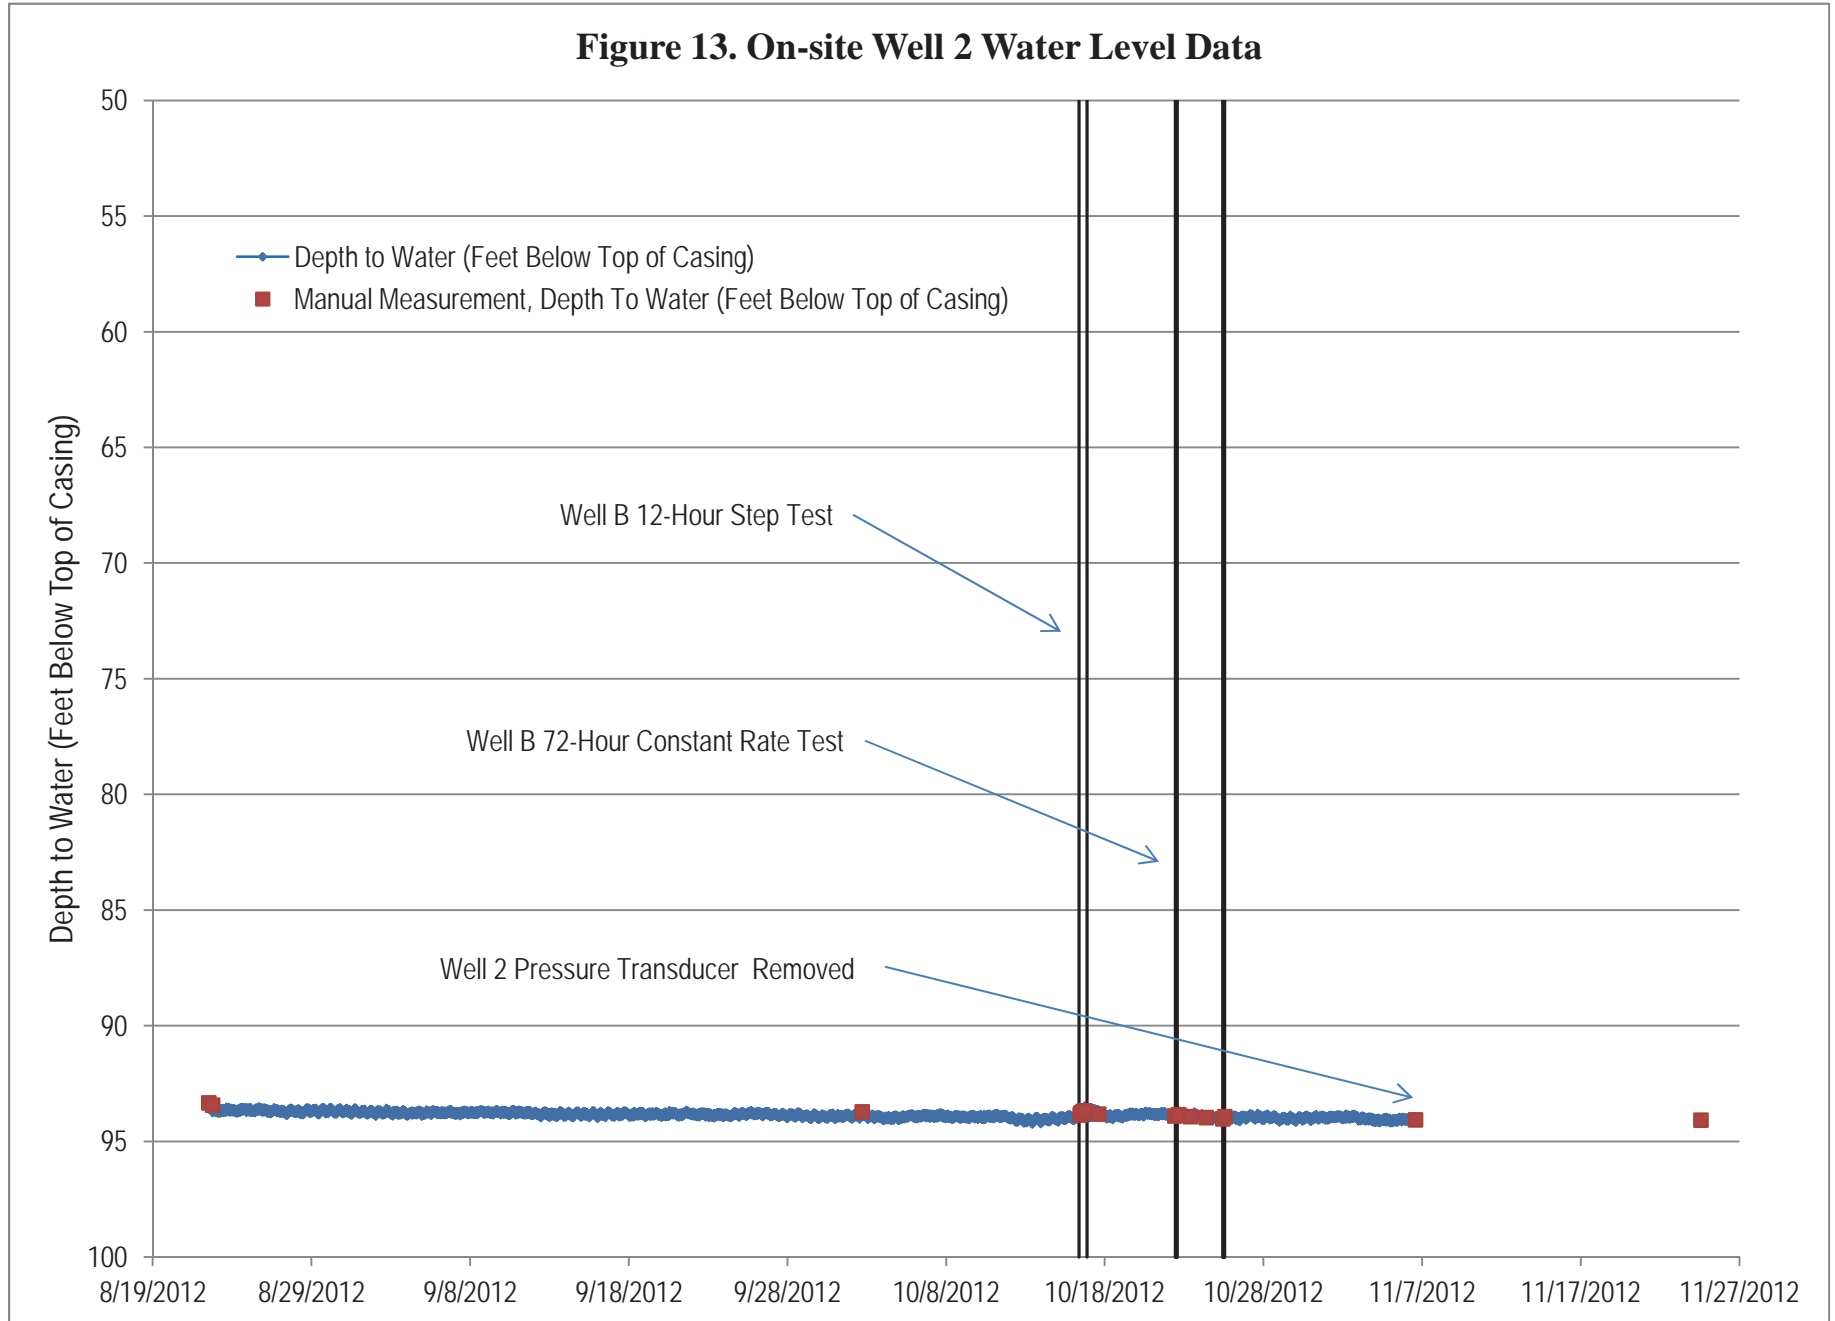

Groundwater Resources Investigation Report Tierra del Sol Solar Farm Project

Figure 12. On-site Well 1 Water Level Data

Groundwater Resources Investigation Report Tierra del Sol Solar Farm Project

INTENTIONALLY LEFT BLANK

Groundwater Resources Investigation Report Tierra del Sol Solar Farm

Figure 13. On-site Well 2 Water Level Data

Groundwater Resources Investigation Report Tierra del Sol Solar Farm Project

INTENTIONALLY LEFT BLANK

Groundwater Resources Investigation Report Tierra del Sol Solar Farm Project

Figure 14. On-site Well 3 Water Level Data

Groundwater Resources Investigation Report Tierra del Sol Solar Farm Project

INTENTIONALLY LEFT BLANK

Groundwater Resources Investigation Report Tierra del Sol Solar Farm Project

Figure 15. On-site Well 4 Water Level Data

Groundwater Resources Investigation Report Tierra del Sol Solar Farm Project

INTENTIONALLY LEFT BLANK