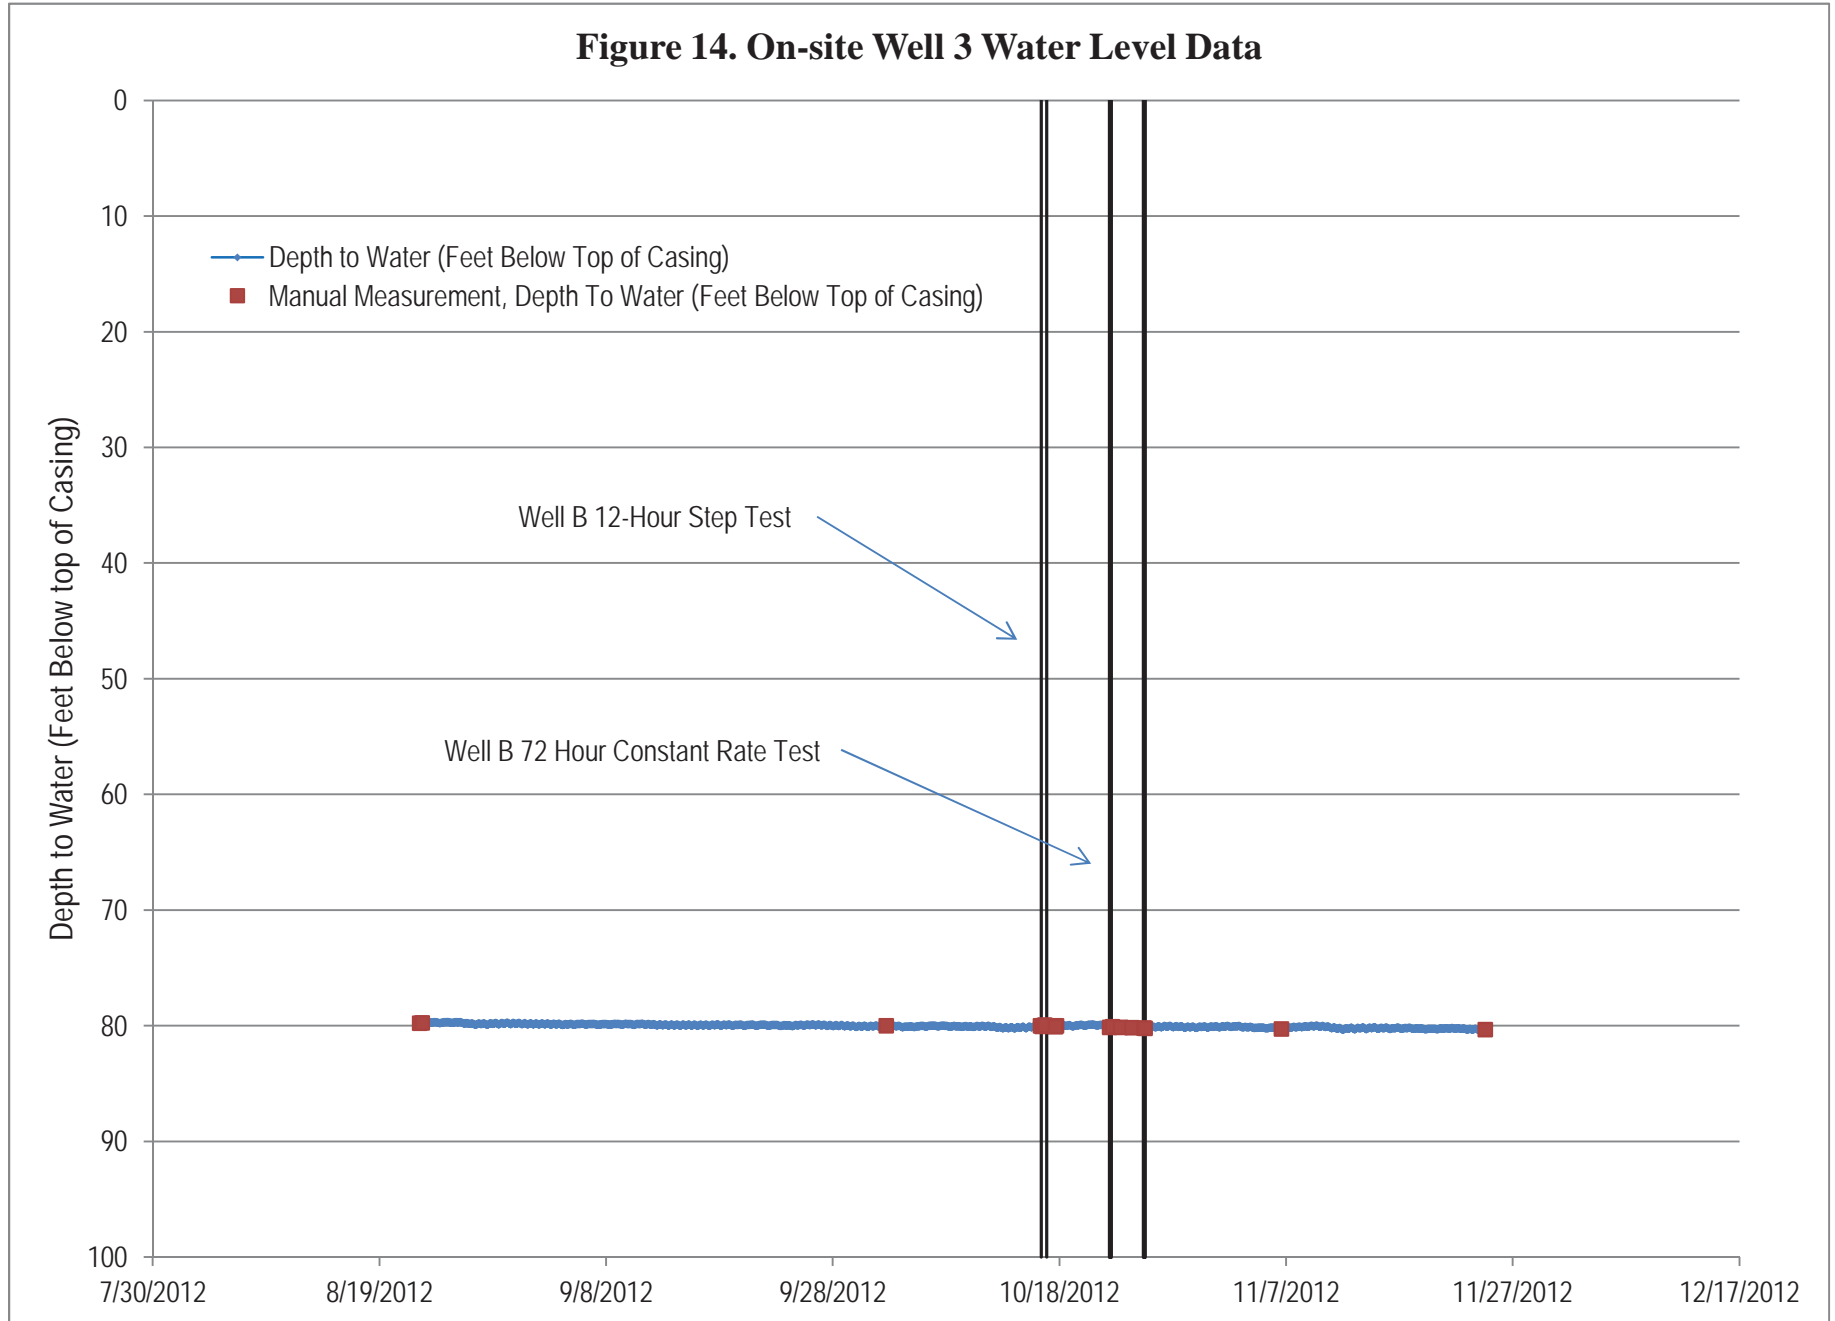

Groundwater Resources Investigation Report Tierra del Sol Solar Farm Project

Figure 12. On-site Well 1 Water Level Data

Groundwater Resources Investigation Report Tierra del Sol Solar Farm Project

INTENTIONALLY LEFT BLANK

Groundwater Resources Investigation Report Tierra del Sol Solar Farm

Figure 13. On-site Well 2 Water Level Data

Groundwater Resources Investigation Report Tierra del Sol Solar Farm Project

INTENTIONALLY LEFT BLANK

Groundwater Resources Investigation Report Tierra del Sol Solar Farm Project

Figure 14. On-site Well 3 Water Level Data

Groundwater Resources Investigation Report Tierra del Sol Solar Farm Project

INTENTIONALLY LEFT BLANK