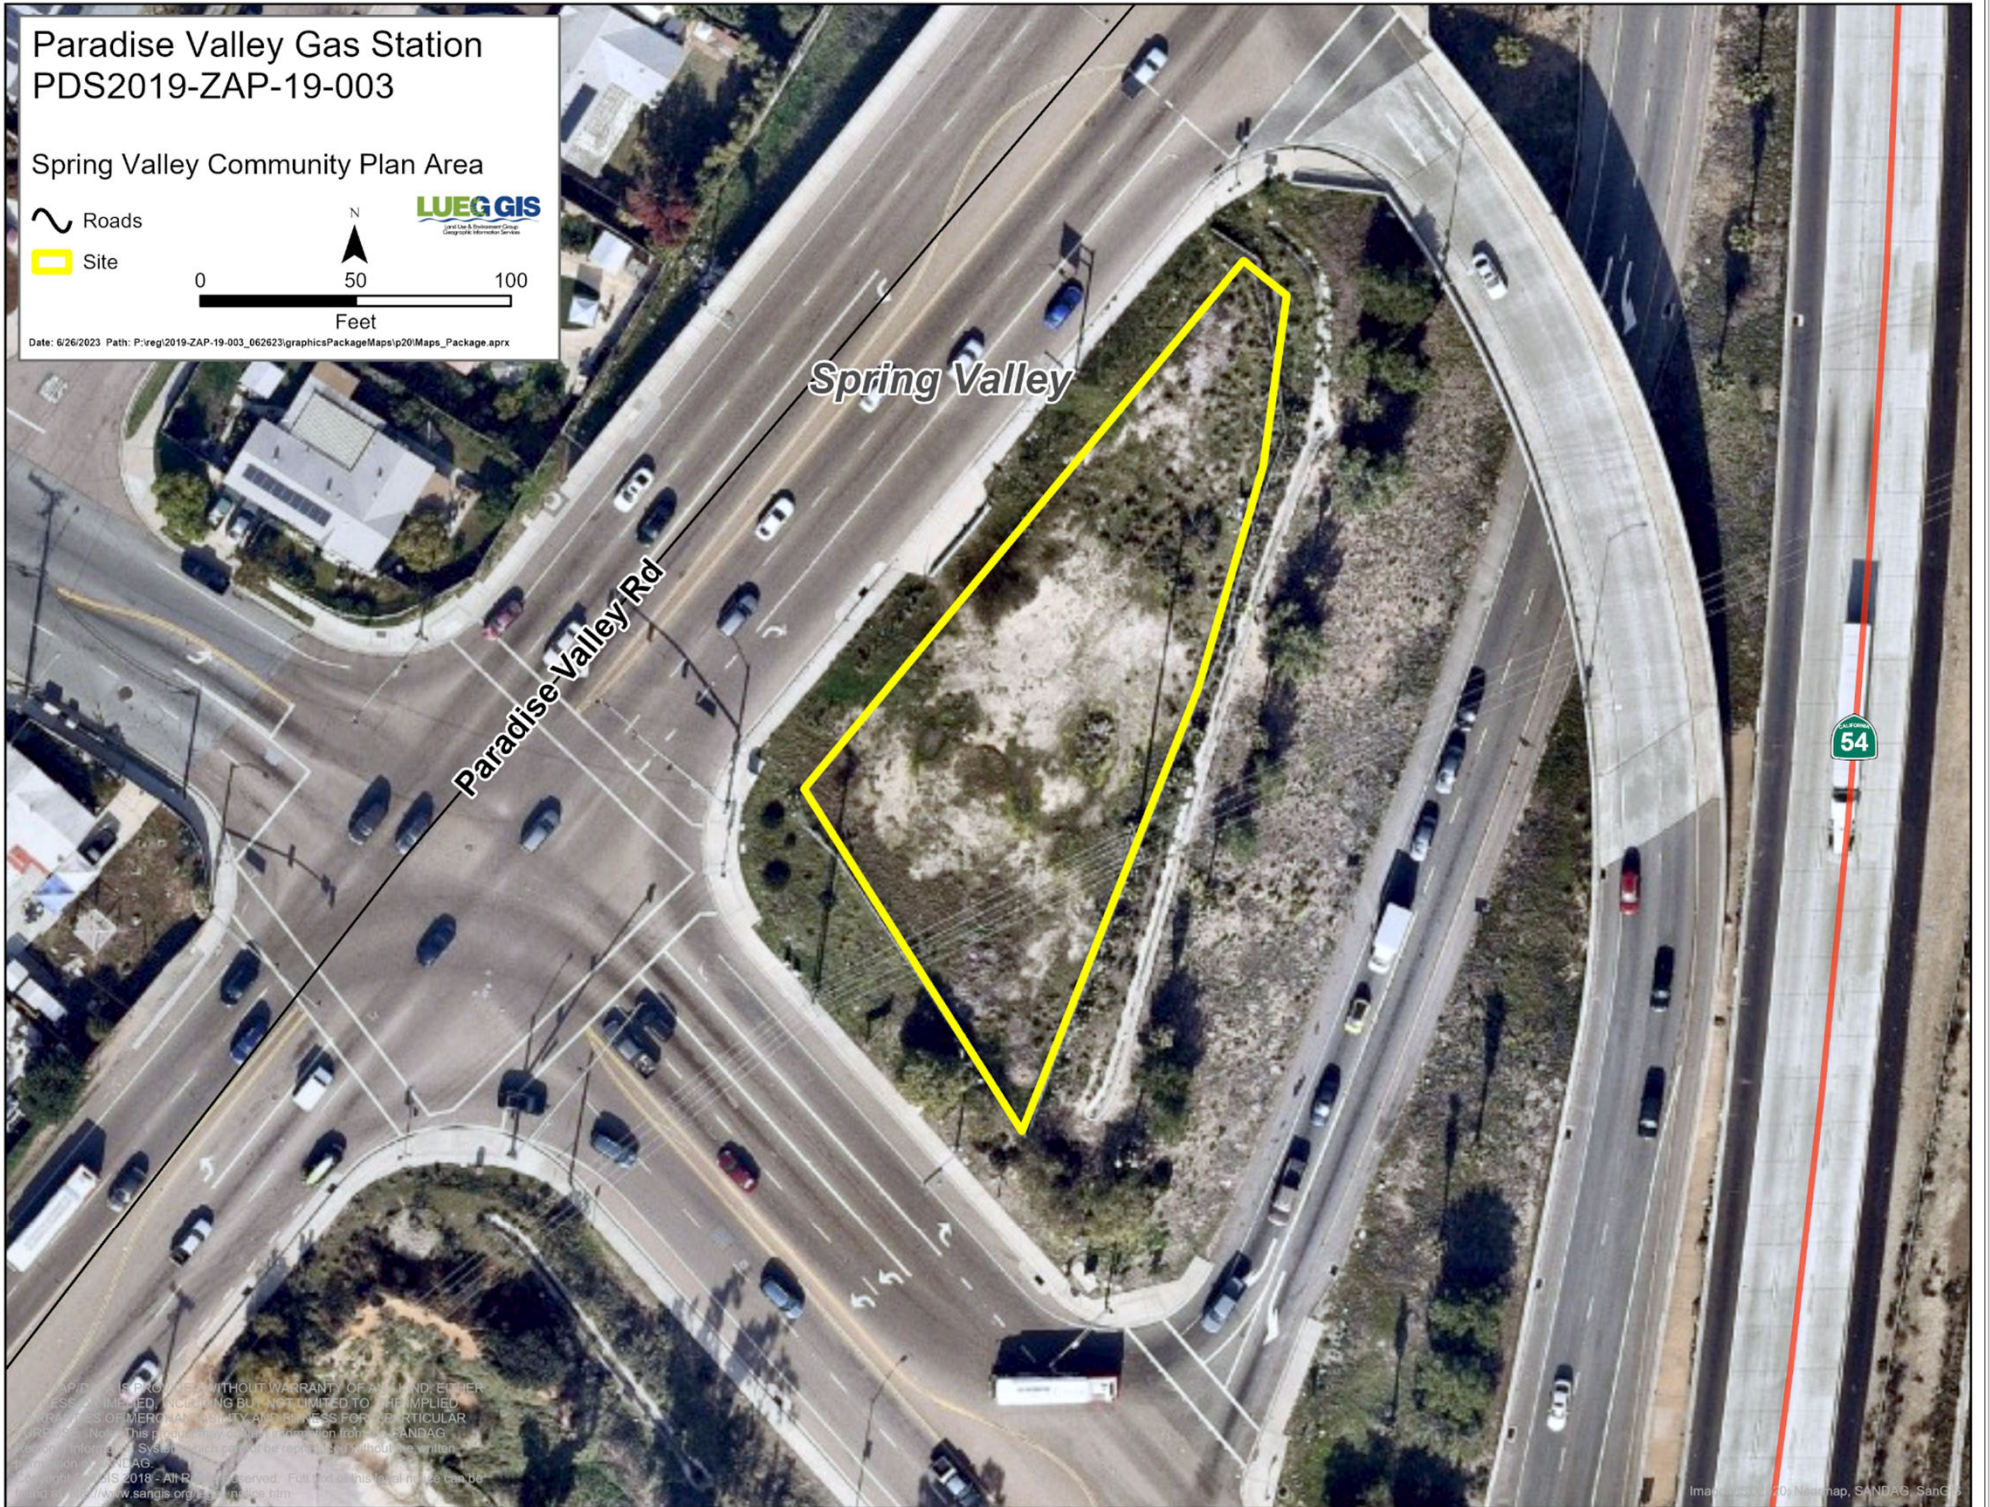

Paradise Valley Gas Station
PDS2019-ZAP-19-003

Spring Valley Community Plan Area

Roads

Site

LUEGGIS
LAND USE & ENVIRONMENT GROUP