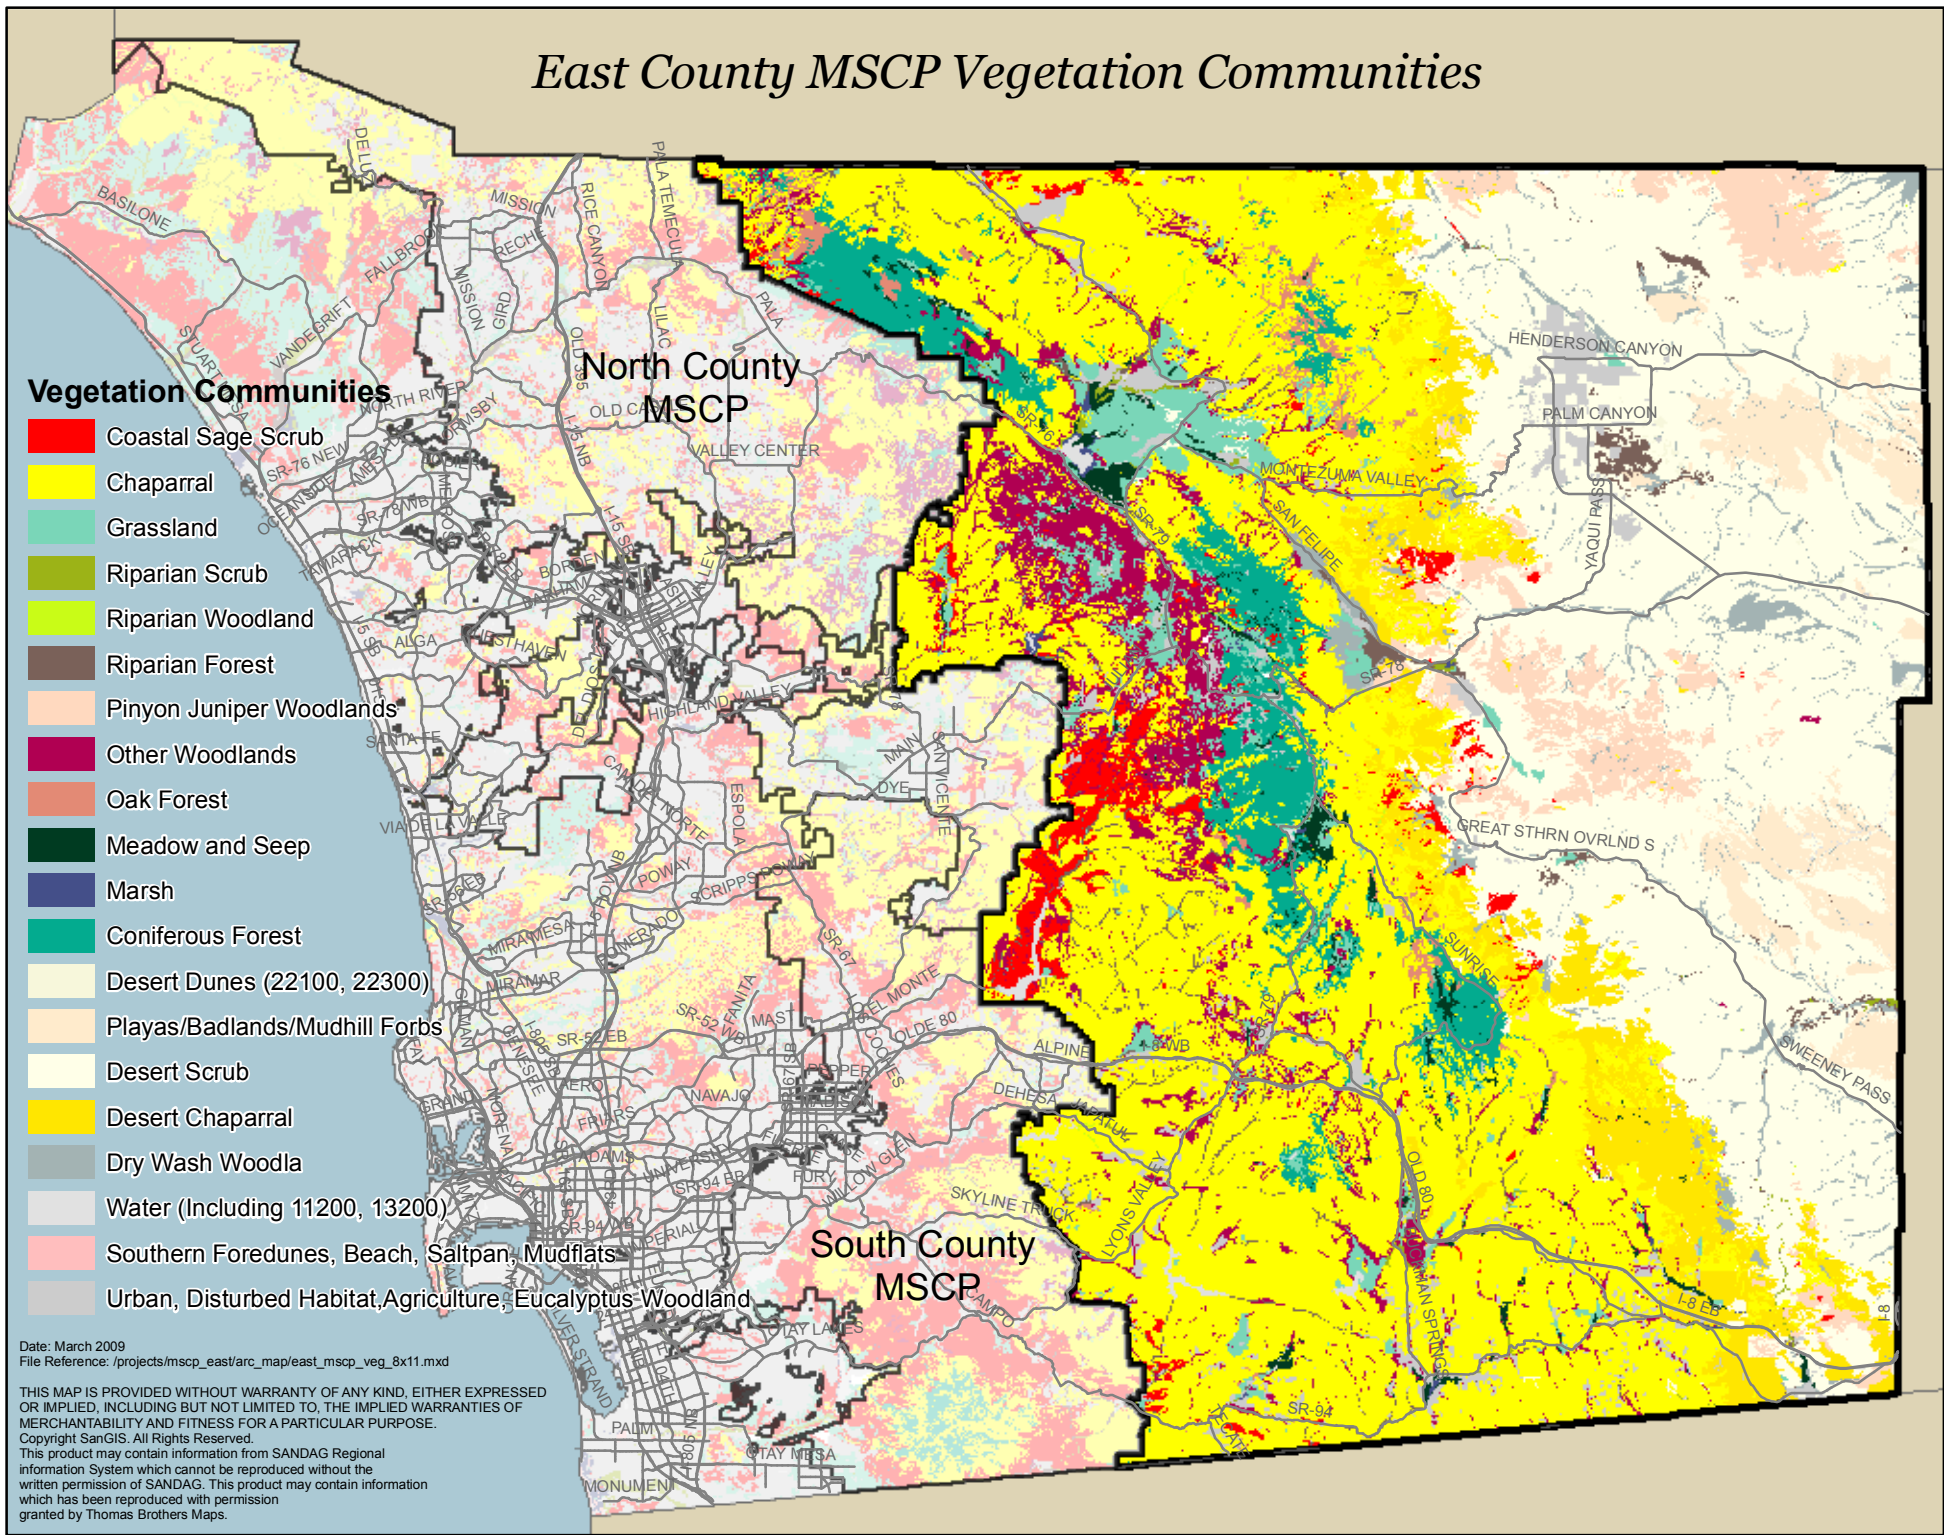

# East County MSCP Vegetation Communities

## Vegetation Communities

- Coastal Sage Scrub
- Chaparral
- Grassland
- Riparian Scrub
- Riparian Woodland
- Riparian Forest
- Pinyon Juniper Woodlands
- Other Woodlands
- Oak Forest
- Meadow and Seep
- Marsh
- Coniferous Forest
- Desert Dunes (22100, 22300)
- Playas/Badlands/Mudhill Forbs
- Desert Scrub
- Desert Chaparral
- Dry Wash Woodla
- Water (Including 11200, 13200)
- Southern Foredunes, Beach, Saltpan, Mudflats
- Urban, Disturbed Habitat, Agriculture, Eucalyptus Woodland

Date: March 2009  
 File Reference: /projects/mscp\_east/arc\_map/east\_mscp\_veg\_8x11.mxd  
 THIS MAP IS PROVIDED WITHOUT WARRANTY OF ANY KIND, EITHER EXPRESSED OR IMPLIED, INCLUDING BUT NOT LIMITED TO, THE IMPLIED WARRANTIES OF MERCHANTABILITY AND FITNESS FOR A PARTICULAR PURPOSE.  
 Copyright SanGIS. All Rights Reserved.  
 This product may contain information from SANDAG Regional information System which cannot be reproduced without the written permission of SANDAG. This product may contain information which has been reproduced with permission granted by Thomas Brothers Maps.