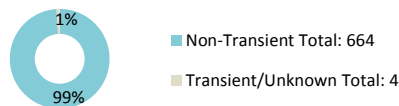

Mandatory Supervision Fact Sheet

Public Safety Realignment (AB109) established a population of Mandatory Supervision (MS) offenders. MS offenders receive a “split” sentence, meaning a portion of their time is completed in local custody, with the remaining balance spent in the community under probation supervision.

Individuals Under Supervision: 668

City:

City	Non-Transient	Transient/Unknown	City	Non-Transient	Transient/Unknown
Alpine	2	-	National City	32	-
Bonita	-	-	Oceanside	16	-
Bonsall	-	-	Pala	1	-
Borrego Spgs.	-	-	Palomar Mnt.	-	-
Boulevard	-	-	Pauma Valley	-	-
Campo	-	-	Pine Valley	-	-
Cardiff	2	-	Poway	2	-
Carlsbad	3	-	Potrero	1	-
Chula Vista	37	-	Ramona	3	-
Coronado	-	-	Ranchita	-	-
Del Mar	-	-	Rnch. Santa Fe	-	-
Descanso	1	-	San Diego	286	-
Dulzura	1	-	San Luis Rey	-	-
El Cajon	58	-	San Marcos	2	-
Encinitas	1	-	San Ysidro	11	-
Escondido	42	-	Santa Ysabel	-	-
Fallbrook	2	-	Santee	14	-
Imperial Beach	3	-	Solana Beach	-	-
Jacumba	1	-	Spring Valley	14	-
Jamul	1	-	Tecate	-	-
Julian	-	-	Valley Center	2	-
La Jolla	1	-	Vista	73	-
La Mesa	6	-	Warner Spgs.	-	-
Lakeside	6	-	Out of County	13	-
Lemon Grove	18	-	No Known City	9	4
Mount Laguna	-	-	Total	664	4

County Supervisorial District:

	District 1	District 2	District 3	District 4	District 5	Out of County	No Known District
Non-Transient	188	131	46	171	106	13	9
Transient/Unknown	-	-	-	-	-	-	3
	28%	20%	7%	26%	16%	2%	1%
	-	-	-	-	-	-	100%