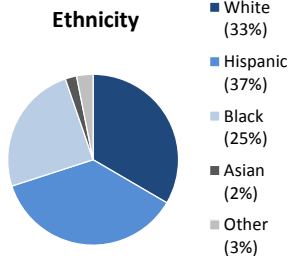

Committing Offense:

Arson	13	Drugs	247	Manslaughter	-
Assault	309	DUI	67	Weapons	201
Auto Theft	130	Sex Crimes**	48	Other	337
Burglary	80	Theft	142	Total	1574