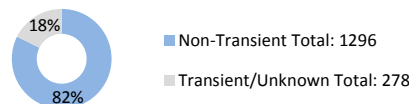

Post Release Community Supervision Fact Sheet

Public Safety Realignment (AB109) established a population of Post Release Community Supervision (PRCS) offenders. PRCS offenders are supervised by county probation departments upon their release from state prison. Prior to AB109, PRCS offenders were supervised by state parole.

Individuals Under Supervision: 1,574

*Registered Sex Offenders: 62

City:

City	Non-Transient	Transient/Unknown	City	Non-Transient	Transient/Unknown
Alpine	4	-	National City	47	-
Bonita	3	-	Oceanside	36	11
Bonsall	-	-	Pala	3	-
Borrego Spgs.	-	-	Palomar Mnt.	-	-
Boulevard	-	-	Pauma Valley	3	-
Campo	6	-	Pine Valley	-	-
Cardiff	-	-	Poway	1	-
Carlsbad	4	-	Potrero	1	-
Chula Vista	80	1	Ramona	5	-
Coronado	-	1	Ranchita	-	-
Del Mar	-	-	Rnch. Santa Fe	1	-
Descanso	-	-	San Diego	580	38
Dulzura	2	-	San Luis Rey	-	-
El Cajon	69	16	San Marcos	15	-
Encinitas	5	1	San Ysidro	7	1
Escondido	44	4	Santa Ysabel	-	-
Fallbrook	15	-	Santee	15	-
Imperial Beach	11	-	Solana Beach	1	-
Jacumba	-	-	Spring Valley	52	1
Jamul	3	-	Tecate	-	-
Julian	2	-	Valley Center	3	-
La Jolla	0	-	Vista	116	2
La Mesa	24	-	Warner Spgs.	-	-
Lakeside	13	-	Out of County	12	-
Lemon Grove	31	1	No Known City	82	201
Mount Laguna	-	-	Total	1296	278

County Supervisorial District:

	District 1	District 2	District 3	District 4	District 5	Out of County	No Known District
Non-Transient	368	233	95	302	204	12	82
Transient/Unknown	15	18	6	25	13	-	201
	28%	18%	7%	23%	16%	1%	6%
	5%	6%	2%	9%	5%	0%	72%