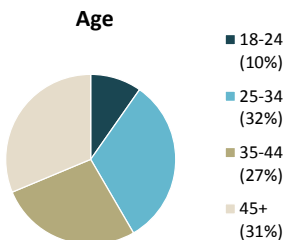

Mandatory Supervision Fact Sheet

Public Safety Realignment (AB109) established a population of Mandatory Supervision (MS) offenders. MS offenders receive a “split” sentence, meaning a portion of their time is completed in local custody, with the remaining balance spent in the community under probation supervision.

Individuals Under Supervision: 668

City:

City	Non-Transient	Transient/Unknown	City	Non-Transient	Transient/Unknown
Alpine	2	-	National City	32	-
Bonita	-	-	Oceanside	16	-
Bonsall	-	-	Pala	1	-
Borrego Spgs.	-	-	Palomar Mnt.	-	-
Boulevard	-	-	Pauma Valley	-	-
Campo	-	-	Pine Valley	-	-
Cardiff	2	-	Poway	2	-
Carlsbad	3	-	Potrero	1	-
Chula Vista	37	-	Ramona	3	-
Coronado	-	-	Ranchita	-	-
Del Mar	-	-	Rnch. Santa Fe	-	-
Descanso	1	-	San Diego	286	-
Dulzura	1	-	San Luis Rey	-	-
El Cajon	58	-	San Marcos	2	-
Encinitas	1	-	San Ysidro	11	-
Escondido	42	-	Santa Ysabel	-	-
Fallbrook	2	-	Santee	14	-
Imperial Beach	3	-	Solana Beach	-	-
Jacumba	1	-	Spring Valley	14	-
Jamul	1	-	Tecate	-	-
Julian	-	-	Valley Center	2	-
La Jolla	1	-	Vista	73	-
La Mesa	6	-	Warner Spgs.	-	-
Lakeside	6	-	Out of County	13	-
Lemon Grove	18	-	No Known City	9	4
Mount Laguna	-	-	Total	664	4

County Supervisorial District:

	District 1	District 2	District 3	District 4	District 5	Out of County	No Known District
Non-Transient	188	131	46	171	106	13	9
Transient/Unknown	-	-	-	-	-	-	3
	28%	20%	7%	26%	16%	2%	1%
	-	-	-	-	-	-	100%

Committing Offense:

Arson	-	Drugs	395	Manslaughter	-
Assault	13	DUI	10	Weapons	3
Auto Theft	63	Sex Crimes**	-	Other	45
Burglary	53	Theft	86	Total	668

Committing Offense Type

** Not all sex crimes are committed by registered sex offenders

For additional information please go to: <http://www.sdcounty.ca.gov/probation/ccp.html>