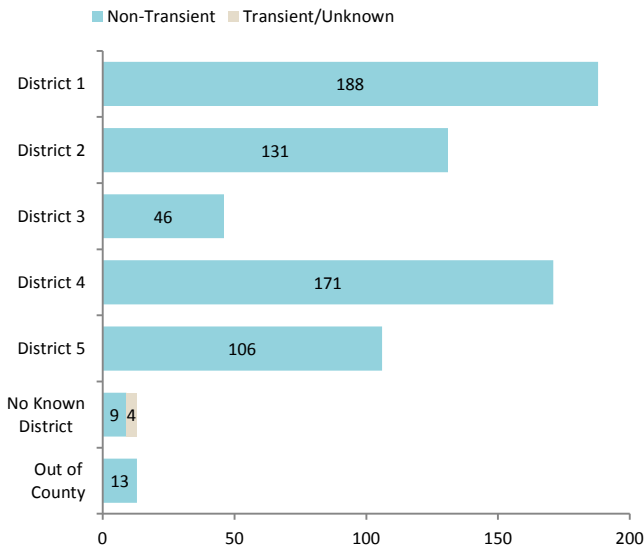

Mandatory Supervision Fact Sheet

Public Safety Realignment (AB109) established a population of Mandatory Supervision (MS) offenders. MS offenders receive a “split” sentence, meaning a portion of their time is completed in local custody, with the remaining balance spent in the community under probation supervision.

Individuals Under Supervision: 668

City:

City	Non-Transient	Transient/Unknown	City	Non-Transient	Transient/Unknown
Alpine	2	-	National City	32	-
Bonita	-	-	Oceanside	16	-
Bonsall	-	-	Pala	1	-
Borrego Spgs.	-	-	Palomar Mnt.	-	-
Boulevard	-	-	Pauma Valley	-	-
Campo	-	-	Pine Valley	-	-
Cardiff	2	-	Poway	2	-
Carlsbad	3	-	Potrero	1	-
Chula Vista	37	-	Ramona	3	-
Coronado	-	-	Ranchita	-	-
Del Mar	-	-	Rnch. Santa Fe	-	-
Descanso	1	-	San Diego	286	-
Dulzura	1	-	San Luis Rey	-	-
El Cajon	58	-	San Marcos	2	-
Encinitas	1	-	San Ysidro	11	-
Escondido	42	-	Santa Ysabel	-	-
Fallbrook	2	-	Santee	14	-
Imperial Beach	3	-	Solana Beach	-	-
Jacumba	1	-	Spring Valley	14	-
Jamul	1	-	Tecate	-	-
Julian	-	-	Valley Center	2	-
La Jolla	1	-	Vista	73	-
La Mesa	6	-	Warner Spgs.	-	-
Lakeside	6	-	Out of County	13	-
Lemon Grove	18	-	No Known City	9	4
Mount Laguna	-	-	Total	664	4

County Supervisorial District:

	District 1	District 2	District 3	District 4	District 5	Out of County	No Known District
Non-Transient	188	131	46	171	106	13	9
Transient/Unknown	-	-	-	-	-	-	3
	28%	20%	7%	26%	16%	2%	1%
	-	-	-	-	-	-	100%