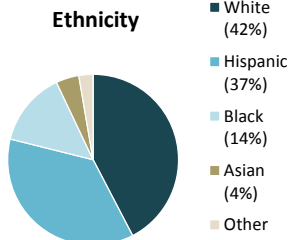

Mandatory Supervision Fact Sheet

Public Safety Realignment (AB109) established a population of Mandatory Supervision (MS) offenders. MS offenders receive a “split” sentence, meaning a portion of their time is completed in local custody, with the remaining balance spent in the community under probation supervision.

Individuals Under Supervision: 668

City:

City	Non-Transient	Transient/Unknown	City	Non-Transient	Transient/Unknown
Alpine	2	-	National City	32	-
Bonita	-	-	Oceanside	16	-
Bonsall	-	-	Pala	1	-
Borrego Spgs.	-	-	Palomar Mnt.	-	-
Boulevard	-	-	Pauma Valley	-	-
Campo	-	-	Pine Valley	-	-
Cardiff	2	-	Poway	2	-
Carlsbad	3	-	Potrero	1	-
Chula Vista	37	-	Ramona	3	-
Coronado	-	-	Ranchita	-	-
Del Mar	-	-	Rnch. Santa Fe	-	-
Descanso	1	-	San Diego	286	-
Dulzura	1	-	San Luis Rey	-	-
El Cajon	58	-	San Marcos	2	-
Encinitas	1	-	San Ysidro	11	-
Escondido	42	-	Santa Ysabel	-	-
Fallbrook	2	-	Santee	14	-
Imperial Beach	3	-	Solana Beach	-	-
Jacumba	1	-	Spring Valley	14	-
Jamul	1	-	Tecate	-	-
Julian	-	-	Valley Center	2	-
La Jolla	1	-	Vista	73	-
La Mesa	6	-	Warner Spgs.	-	-
Lakeside	6	-	Out of County	13	-
Lemon Grove	18	-	No Known City	9	4
Mount Laguna	-	-	Total	664	4

County Supervisorial District:

	District 1	District 2	District 3	District 4	District 5	Out of County	No Known District
Non-Transient	188	131	46	171	106	13	9
Transient/Unknown	-	-	-	-	-	-	3
	28%	20%	7%	26%	16%	2%	1%
	-	-	-	-	-	-	100%

Committing Offense:

Arson	-	Drugs	395	Manslaughter	-
Assault	13	DUI	10	Weapons	3
Auto Theft	63	Sex Crimes**	-	Other	45
Burglary	53	Theft	86	Total	668

Committing Offense Type

** Not all sex crimes are committed by registered sex offenders

For additional information please go to: <http://www.sdcounty.ca.gov/probation/ccp.html>