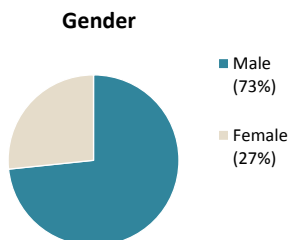

Mandatory Supervision Fact Sheet

Public Safety Realignment (AB109) established a population of Mandatory Supervision (MS) offenders. MS offenders receive a “split” sentence, meaning a portion of their time is completed in local custody, with the remaining balance spent in the community under probation supervision.

Individuals Under Supervision: 668

City:

City	Non-Transient	Transient/Unknown	City	Non-Transient	Transient/Unknown
Alpine	2	-	National City	32	-
Bonita	-	-	Oceanside	16	-
Bonsall	-	-	Pala	1	-
Borrego Spgs.	-	-	Palomar Mnt.	-	-
Boulevard	-	-	Pauma Valley	-	-
Campo	-	-	Pine Valley	-	-
Cardiff	2	-	Poway	2	-
Carlsbad	3	-	Potrero	1	-
Chula Vista	37	-	Ramona	3	-
Coronado	-	-	Ranchita	-	-
Del Mar	-	-	Rnch. Santa Fe	-	-
Descanso	1	-	San Diego	286	-
Dulzura	1	-	San Luis Rey	-	-
El Cajon	58	-	San Marcos	2	-
Encinitas	1	-	San Ysidro	11	-
Escondido	42	-	Santa Ysabel	-	-
Fallbrook	2	-	Santee	14	-
Imperial Beach	3	-	Solana Beach	-	-
Jacumba	1	-	Spring Valley	14	-
Jamul	1	-	Tecate	-	-
Julian	-	-	Valley Center	2	-
La Jolla	1	-	Vista	73	-
La Mesa	6	-	Warner Spgs.	-	-
Lakeside	6	-	Out of County	13	-
Lemon Grove	18	-	No Known City	9	4
Mount Laguna	-	-	Total	664	4

County Supervisorial District:

	District 1	District 2	District 3	District 4	District 5	Out of County	No Known District
Non-Transient	188	131	46	171	106	13	9
Transient/Unknown	-	-	-	-	-	-	3
	28%	20%	7%	26%	16%	2%	1%
	-	-	-	-	-	-	100%

Committing Offense:

Arson	-	Drugs	395	Manslaughter	-
Assault	13	DUI	10	Weapons	3
Auto Theft	63	Sex Crimes**	-	Other	45
Burglary	53	Theft	86	Total	668

Committing Offense Type

** Not all sex crimes are committed by registered sex offenders

For additional information please go to: <http://www.sdcounty.ca.gov/probation/ccp.html>