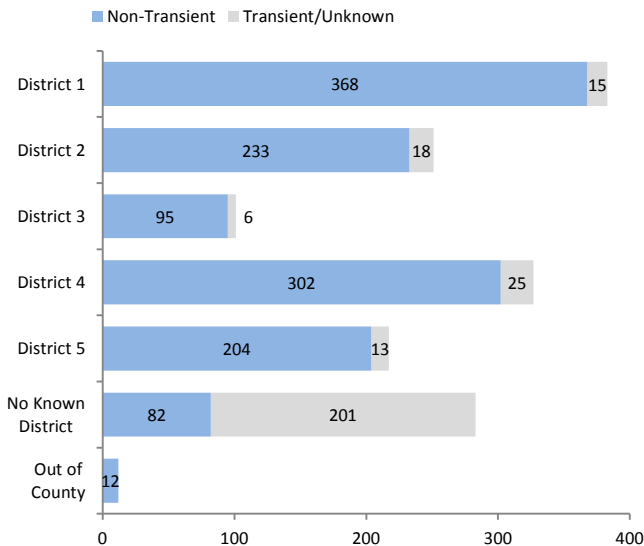

Post Release Community Supervision Fact Sheet

Public Safety Realignment (AB109) established a population of Post Release Community Supervision (PRCS) offenders. PRCS offenders are supervised by county probation departments upon their release from state prison. Prior to AB109, PRCS offenders were supervised by state parole.

Individuals Under Supervision: 1,574

***Registered Sex Offenders: 62**

City:

City	Non-Transient	Transient/Unknown	City	Non-Transient	Transient/Unknown
Alpine	4	-	National City	47	-
Bonita	3	-	Oceanside	36	11
Bonsall	-	-	Pala	3	-
Borrego Spgs.	-	-	Palomar Mnt.	-	-
Boulevard	-	-	Pauma Valley	3	-
Campo	6	-	Pine Valley	-	-
Cardiff	-	-	Poway	1	-
Carlsbad	4	-	Potrero	1	-
Chula Vista	80	1	Ramona	5	-
Coronado	-	1	Ranchita	-	-
Del Mar	-	-	Rnch. Santa Fe	1	-
Descanso	-	-	San Diego	580	38
Dulzura	2	-	San Luis Rey	-	-
El Cajon	69	16	San Marcos	15	-
Encinitas	5	1	San Ysidro	7	1
Escondido	44	4	Santa Ysabel	-	-
Fallbrook	15	-	Santee	15	-
Imperial Beach	11	-	Solana Beach	1	-
Jacumba	-	-	Spring Valley	52	1
Jamul	3	-	Tecate	-	-
Julian	2	-	Valley Center	3	-
La Jolla	0	-	Vista	116	2
La Mesa	24	-	Warner Spgs.	-	-
Lakeside	13	-	Out of County	12	-
Lemon Grove	31	1	No Known City	82	201
Mount Laguna	-	-	Total	1296	278

County Supervisorial District:

	District 1	District 2	District 3	District 4	District 5	Out of County	No Known District
Non-Transient	368	233	95	302	204	12	82
Transient/Unknown	15	18	6	25	13	-	201
	28%	18%	7%	23%	16%	1%	6%
	5%	6%	2%	9%	5%	0%	72%