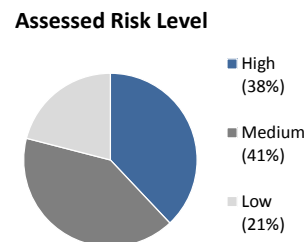

Committing Offense:

Arson	13	Drugs	247	Manslaughter	-
Assault	309	DUI	67	Weapons	201
Auto Theft	130	Sex Crimes**	48	Other	337
Burglary	80	Theft	142	Total	1574