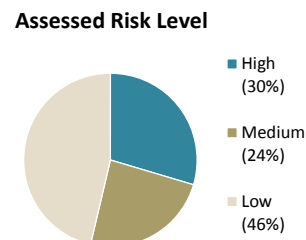

Mandatory Supervision Fact Sheet

Public Safety Realignment (AB109) established a population of Mandatory Supervision (MS) offenders. MS offenders receive a “split” sentence, meaning a portion of their time is completed in local custody, with the remaining balance spent in the community under probation supervision.

Individuals Under Supervision: 668

City:

City	Non-Transient	Transient/Unknown	City	Non-Transient	Transient/Unknown
Alpine	2	-	National City	32	-
Bonita	-	-	Oceanside	16	-
Bonsall	-	-	Pala	1	-
Borrego Spgs.	-	-	Palomar Mnt.	-	-
Boulevard	-	-	Pauma Valley	-	-
Campo	-	-	Pine Valley	-	-
Cardiff	2	-	Poway	2	-
Carlsbad	3	-	Potrero	1	-
Chula Vista	37	-	Ramona	3	-
Coronado	-	-	Ranchita	-	-
Del Mar	-	-	Rnch. Santa Fe	-	-
Descanso	1	-	San Diego	286	-
Dulzura	1	-	San Luis Rey	-	-
El Cajon	58	-	San Marcos	2	-
Encinitas	1	-	San Ysidro	11	-
Escondido	42	-	Santa Ysabel	-	-
Fallbrook	2	-	Santee	14	-
Imperial Beach	3	-	Solana Beach	-	-
Jacumba	1	-	Spring Valley	14	-
Jamul	1	-	Tecate	-	-
Julian	-	-	Valley Center	2	-
La Jolla	1	-	Vista	73	-
La Mesa	6	-	Warner Spgs.	-	-
Lakeside	6	-	Out of County	13	-
Lemon Grove	18	-	No Known City	9	4
Mount Laguna	-	-	Total	664	4

County Supervisorial District:

	District 1	District 2	District 3	District 4	District 5	Out of County	No Known District
Non-Transient	188	131	46	171	106	13	9
Transient/Unknown	-	-	-	-	-	-	3
	28%	20%	7%	26%	16%	2%	1%
	-	-	-	-	-	-	100%

Committing Offense:

Arson	-	Drugs	395	Manslaughter	-
Assault	13	DUI	10	Weapons	3
Auto Theft	63	Sex Crimes**	-	Other	45
Burglary	53	Theft	86	Total	668

Committing Offense Type

** Not all sex crimes are committed by registered sex offenders

For additional information please go to: <http://www.sdcounty.ca.gov/probation/ccp.html>