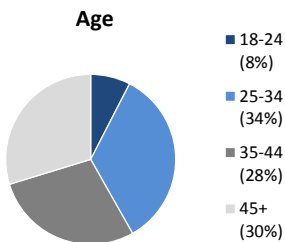

Committing Offense:

Arson	13	Drugs	247	Manslaughter	-
Assault	309	DUI	67	Weapons	201
Auto Theft	130	Sex Crimes**	48	Other	337
Burglary	80	Theft	142	Total	1574