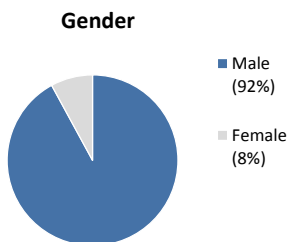

Committing Offense:

Arson	13	Drugs	247	Manslaughter	-
Assault	309	DUI	67	Weapons	201
Auto Theft	130	Sex Crimes**	48	Other	337
Burglary	80	Theft	142	Total	1574