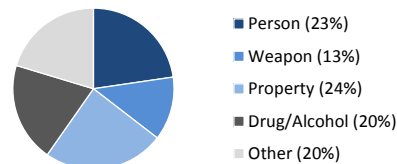

Committing Offense:

Arson	13	Drugs	247	Manslaughter	-
Assault	309	DUI	67	Weapons	201
Auto Theft	130	Sex Crimes**	48	Other	337
Burglary	80	Theft	142	Total	1574

Committing Offense Type

*Low/Medium-Risk per Static 99/SARATSO; subset of overall population
 ** Not all sex crimes are committed by registered sex offenders