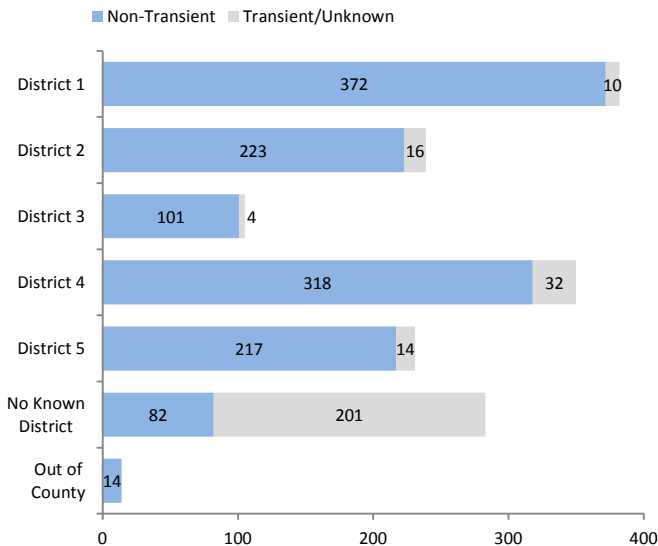

Post Release Community Supervision Fact Sheet

Public Safety Realignment (AB109) established a population of Post Release Community Supervision (PRCS) offenders. PRCS offenders are supervised by county probation departments upon their release from state prison. Prior to AB109, PRCS offenders were supervised by state parole.

Individuals Under Supervision: 1,604

***Registered Sex Offenders: 68**

City:

City	Non-Transient	Transient/Unknown	City	Non-Transient	Transient/Unknown
Alpine	3	-	National City	49	-
Bonita	3	-	Oceanside	49	12
Bonsall	-	-	Pala	4	-
Borrego Spgs.	-	-	Palomar Mnt.	-	-
Boulevard	-	-	Pauma Valley	2	-
Campo	6	-	Pine Valley	-	-
Cardiff	-	-	Poway	1	-
Carlsbad	4	-	Potrero	-	-
Chula Vista	76	2	Ramona	4	-
Coronado	1	-	Ranchita	-	-
Del Mar	1	-	Rnch. Santa Fe	2	-
Descanso	-	-	San Diego	611	41
Dulzura	2	-	San Luis Rey	-	-
El Cajon	77	12	San Marcos	16	-
Encinitas	4	-	San Ysidro	5	-
Escondido	46	3	Santa Ysabel	-	-
Fallbrook	15	-	Santee	14	-
Guatay	-	-	Solana Beach	1	-
Imperial Beach	9	-	Spring Valley	48	2
Jamul	3	-	Tecate	-	-
Julian	3	-	Valley Center	6	-
La Jolla	-	-	Vista	108	2
La Mesa	20	-	Warner Spgs.	-	-
Lakeside	13	1	Out of County	14	-
Lemon Grove	25	1	No Known City	82	201
Mount Laguna	-	-	Total	1327	277

County Supervisorial District:

	District 1	District 2	District 3	District 4	District 5	Out of County	No Known District
Non-Transient	372	223	101	318	217	14	82
Transient/Unknown	10	16	4	32	14	-	201
	28%	17%	8%	24%	16%	1%	6%
	4%	6%	1%	12%	5%	0%	73%