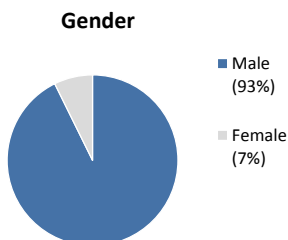

Committing Offense:

Arson	11	Drugs	241	Manslaughter	-
Assault	313	DUI	73	Weapons	218
Auto Theft	131	Sex Crimes**	50	Other	351
Burglary	77	Theft	139	Total	1604