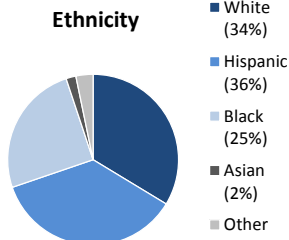

Committing Offense:

Arson	11	Drugs	241	Manslaughter	-
Assault	313	DUI	73	Weapons	218
Auto Theft	131	Sex Crimes**	50	Other	351
Burglary	77	Theft	139	Total	1604