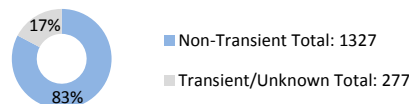

Post Release Community Supervision Fact Sheet

Public Safety Realignment (AB109) established a population of Post Release Community Supervision (PRCS) offenders. PRCS offenders are supervised by county probation departments upon their release from state prison. Prior to AB109, PRCS offenders were supervised by state parole.

Individuals Under Supervision: 1,604

*Registered Sex Offenders: 68

City:

City	Non-Transient	Transient/Unknown	City	Non-Transient	Transient/Unknown
Alpine	3	-	National City	49	-
Bonita	3	-	Oceanside	49	12
Bonsall	-	-	Pala	4	-
Borrego Spgs.	-	-	Palomar Mnt.	-	-
Boulevard	-	-	Pauma Valley	2	-
Campo	6	-	Pine Valley	-	-
Cardiff	-	-	Poway	1	-
Carlsbad	4	-	Potrero	-	-
Chula Vista	76	2	Ramona	4	-
Coronado	1	-	Ranchita	-	-
Del Mar	1	-	Rnch. Santa Fe	2	-
Descanso	-	-	San Diego	611	41
Dulzura	2	-	San Luis Rey	-	-
El Cajon	77	12	San Marcos	16	-
Encinitas	4	-	San Ysidro	5	-
Escondido	46	3	Santa Ysabel	-	-
Fallbrook	15	-	Santee	14	-
Guatay	-	-	Solana Beach	1	-
Imperial Beach	9	-	Spring Valley	48	2
Jamul	3	-	Tecate	-	-
Julian	3	-	Valley Center	6	-
La Jolla	-	-	Vista	108	2
La Mesa	20	-	Warner Spgs.	-	-
Lakeside	13	1	Out of County	14	-
Lemon Grove	25	1	No Known City	82	201
Mount Laguna	-	-	Total	1327	277

County Supervisorial District:

	District 1	District 2	District 3	District 4	District 5	Out of County	No Known District
Non-Transient	372	223	101	318	217	14	82
Transient/Unknown	10	16	4	32	14	-	201
	28%	17%	8%	24%	16%	1%	6%
	4%	6%	1%	12%	5%	0%	73%