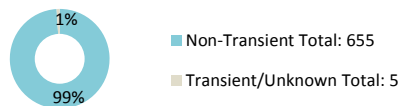

Mandatory Supervision Fact Sheet

Public Safety Realignment (AB109) established a population of Mandatory Supervision (MS) offenders. MS offenders receive a “split” sentence, meaning a portion of their time is completed in local custody, with the remaining balance spent in the community under probation supervision.

Individuals Under Supervision: 660

City:

City	Non-Transient	Transient/Unknown	City	Non-Transient	Transient/Unknown
Alpine	2	-	National City	32	-
Bonita	-	-	Oceanside	15	-
Bonsall	-	-	Pala	-	-
Borrego Spgs.	-	-	Palomar Mnt.	-	-
Boulevard	-	-	Pauma Valley	-	-
Campo	-	-	Pine Valley	-	-
Cardiff	2	-	Poway	2	-
Carlsbad	3	-	Potrero	1	-
Chula Vista	42	-	Ramona	4	-
Coronado	-	-	Ranchita	-	-
Del Mar	-	-	Rnch. Santa Fe	-	-
Descanso	1	-	San Diego	295	-
Dulzura	1	-	San Luis Rey	-	-
El Cajon	60	-	San Marcos	2	-
Encinitas	1	-	San Ysidro	11	-
Escondido	38	-	Santa Ysabel	-	-
Fallbrook	3	-	Santee	13	-
Imperial Beach	3	-	Solana Beach	-	-
Jacumba	1	-	Spring Valley	9	-
Jamul	1	-	Tecate	-	-
Julian	-	-	Valley Center	2	-
La Jolla	1	-	Vista	63	-
La Mesa	5	-	Warner Spgs.	-	-
Lakeside	5	-	Out of County	10	-
Lemon Grove	19	-	No Known City	8	5
Mount Laguna	-	-	Total	655	5

County Supervisorial District:

	District 1	District 2	District 3	District 4	District 5	Out of County	No Known District
Non-Transient	197	126	45	176	93	10	8
Non-Transient	30%	19%	7%	27%	14%	2%	1%
Transient/Unknown	-	-	-	-	-	-	5
Transient/Unknown	-	-	-	-	-	-	100%