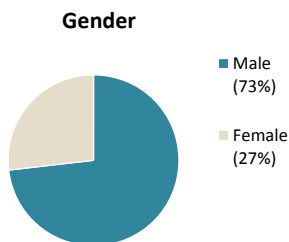

Mandatory Supervision Fact Sheet

Public Safety Realignment (AB109) established a population of Mandatory Supervision (MS) offenders. MS offenders receive a “split” sentence, meaning a portion of their time is completed in local custody, with the remaining balance spent in the community under probation supervision.

Individuals Under Supervision: 660

City:

City	Non-Transient	Transient/Unknown	City	Non-Transient	Transient/Unknown
Alpine	2	-	National City	32	-
Bonita	-	-	Oceanside	15	-
Bonsall	-	-	Pala	-	-
Borrego Spgs.	-	-	Palomar Mnt.	-	-
Boulevard	-	-	Pauma Valley	-	-
Campo	-	-	Pine Valley	-	-
Cardiff	2	-	Poway	2	-
Carlsbad	3	-	Potrero	1	-
Chula Vista	42	-	Ramona	4	-
Coronado	-	-	Ranchita	-	-
Del Mar	-	-	Rnch. Santa Fe	-	-
Descanso	1	-	San Diego	295	-
Dulzura	1	-	San Luis Rey	-	-
El Cajon	60	-	San Marcos	2	-
Encinitas	1	-	San Ysidro	11	-
Escondido	38	-	Santa Ysabel	-	-
Fallbrook	3	-	Santee	13	-
Imperial Beach	3	-	Solana Beach	-	-
Jacumba	1	-	Spring Valley	9	-
Jamul	1	-	Tecate	-	-
Julian	-	-	Valley Center	2	-
La Jolla	1	-	Vista	63	-
La Mesa	5	-	Warner Spgs.	-	-
Lakeside	5	-	Out of County	10	-
Lemon Grove	19	-	No Known City	8	5
Mount Laguna	-	-	Total	655	5

County Supervisorial District:

	District 1	District 2	District 3	District 4	District 5	Out of County	No Known District
Non-Transient	197	126	45	176	93	10	8
Non-Transient	30%	19%	7%	27%	14%	2%	1%
Transient/Unknown	-	-	-	-	-	-	5
Transient/Unknown	-	-	-	-	-	-	100%

Committing Offense:

Arson	-	Drugs	400	Manslaughter	-
Assault	12	DUI	11	Weapons	3
Auto Theft	59	Sex Crimes**	-	Other	43
Burglary	50	Theft	82	Total	660

Committing Offense Type

** Not all sex crimes are committed by registered sex offenders

For additional information please go to: <http://www.sdcounty.ca.gov/probation/ccp.html>