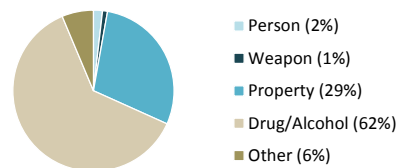

Committing Offense:

Arson	-	Drugs	400	Manslaughter	-
Assault	12	DUI	11	Weapons	3
Auto Theft	59	Sex Crimes**	-	Other	43
Burglary	50	Theft	82	Total	660

Committing Offense Type

** Not all sex crimes are committed by registered sex offenders