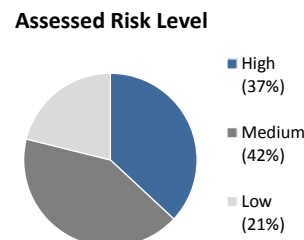

Committing Offense:

Arson	11	Drugs	241	Manslaughter	-
Assault	313	DUI	73	Weapons	218
Auto Theft	131	Sex Crimes**	50	Other	351
Burglary	77	Theft	139	Total	1604