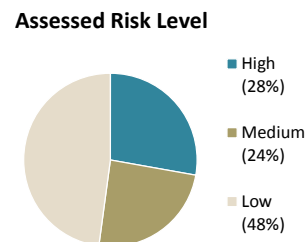

Mandatory Supervision Fact Sheet

Public Safety Realignment (AB109) established a population of Mandatory Supervision (MS) offenders. MS offenders receive a “split” sentence, meaning a portion of their time is completed in local custody, with the remaining balance spent in the community under probation supervision.

Individuals Under Supervision: 660

City:

City	Non-Transient	Transient/Unknown	City	Non-Transient	Transient/Unknown
Alpine	2	-	National City	32	-
Bonita	-	-	Oceanside	15	-
Bonsall	-	-	Pala	-	-
Borrego Spgs.	-	-	Palomar Mnt.	-	-
Boulevard	-	-	Pauma Valley	-	-
Campo	-	-	Pine Valley	-	-
Cardiff	2	-	Poway	2	-
Carlsbad	3	-	Potrero	1	-
Chula Vista	42	-	Ramona	4	-
Coronado	-	-	Ranchita	-	-
Del Mar	-	-	Rnch. Santa Fe	-	-
Descanso	1	-	San Diego	295	-
Dulzura	1	-	San Luis Rey	-	-
El Cajon	60	-	San Marcos	2	-
Encinitas	1	-	San Ysidro	11	-
Escondido	38	-	Santa Ysabel	-	-
Fallbrook	3	-	Santee	13	-
Imperial Beach	3	-	Solana Beach	-	-
Jacumba	1	-	Spring Valley	9	-
Jamul	1	-	Tecate	-	-
Julian	-	-	Valley Center	2	-
La Jolla	1	-	Vista	63	-
La Mesa	5	-	Warner Spgs.	-	-
Lakeside	5	-	Out of County	10	-
Lemon Grove	19	-	No Known City	8	5
Mount Laguna	-	-	Total	655	5

County Supervisorial District:

	District 1	District 2	District 3	District 4	District 5	Out of County	No Known District
Non-Transient	197	126	45	176	93	10	8
Non-Transient	30%	19%	7%	27%	14%	2%	1%
Transient/Unknown	-	-	-	-	-	-	5
Transient/Unknown	-	-	-	-	-	-	100%

Committing Offense:

Arson	-	Drugs	400	Manslaughter	-
Assault	12	DUI	11	Weapons	3
Auto Theft	59	Sex Crimes**	-	Other	43
Burglary	50	Theft	82	Total	660

Committing Offense Type

** Not all sex crimes are committed by registered sex offenders

For additional information please go to: <http://www.sdcounty.ca.gov/probation/ccp.html>