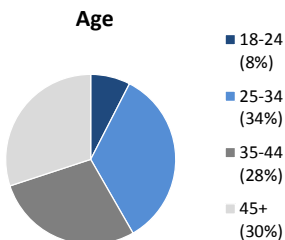

Committing Offense:

Arson	11	Drugs	241	Manslaughter	-
Assault	313	DUI	73	Weapons	218
Auto Theft	131	Sex Crimes**	50	Other	351
Burglary	77	Theft	139	Total	1604