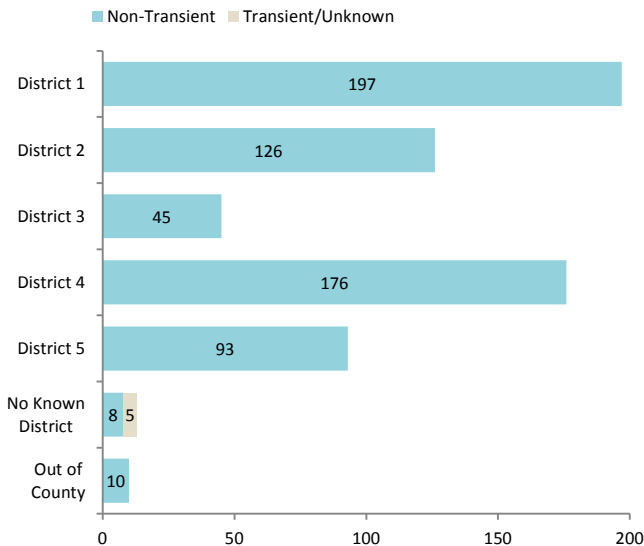

Mandatory Supervision Fact Sheet

Public Safety Realignment (AB109) established a population of Mandatory Supervision (MS) offenders. MS offenders receive a “split” sentence, meaning a portion of their time is completed in local custody, with the remaining balance spent in the community under probation supervision.

Individuals Under Supervision: 660

City:

City	Non-Transient	Transient/Unknown	City	Non-Transient	Transient/Unknown
Alpine	2	-	National City	32	-
Bonita	-	-	Oceanside	15	-
Bonsall	-	-	Pala	-	-
Borrego Spgs.	-	-	Palomar Mnt.	-	-
Boulevard	-	-	Pauma Valley	-	-
Campo	-	-	Pine Valley	-	-
Cardiff	2	-	Poway	2	-
Carlsbad	3	-	Potrero	1	-
Chula Vista	42	-	Ramona	4	-
Coronado	-	-	Ranchita	-	-
Del Mar	-	-	Rnch. Santa Fe	-	-
Descanso	1	-	San Diego	295	-
Dulzura	1	-	San Luis Rey	-	-
El Cajon	60	-	San Marcos	2	-
Encinitas	1	-	San Ysidro	11	-
Escondido	38	-	Santa Ysabel	-	-
Fallbrook	3	-	Santee	13	-
Imperial Beach	3	-	Solana Beach	-	-
Jacumba	1	-	Spring Valley	9	-
Jamul	1	-	Tecate	-	-
Julian	-	-	Valley Center	2	-
La Jolla	1	-	Vista	63	-
La Mesa	5	-	Warner Spgs.	-	-
Lakeside	5	-	Out of County	10	-
Lemon Grove	19	-	No Known City	8	5
Mount Laguna	-	-	Total	655	5

County Supervisorial District:

	District 1	District 2	District 3	District 4	District 5	Out of County	No Known District
Non-Transient	197	126	45	176	93	10	8
Non-Transient	30%	19%	7%	27%	14%	2%	1%
Transient/Unknown	-	-	-	-	-	-	5
Transient/Unknown	-	-	-	-	-	-	100%