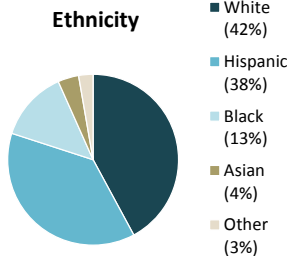

Mandatory Supervision Fact Sheet

Public Safety Realignment (AB109) established a population of Mandatory Supervision (MS) offenders. MS offenders receive a “split” sentence, meaning a portion of their time is completed in local custody, with the remaining balance spent in the community under probation supervision.

Individuals Under Supervision: 660

City:

City	Non-Transient	Transient/Unknown	City	Non-Transient	Transient/Unknown
Alpine	2	-	National City	32	-
Bonita	-	-	Oceanside	15	-
Bonsall	-	-	Pala	-	-
Borrego Spgs.	-	-	Palomar Mnt.	-	-
Boulevard	-	-	Pauma Valley	-	-
Campo	-	-	Pine Valley	-	-
Cardiff	2	-	Poway	2	-
Carlsbad	3	-	Potrero	1	-
Chula Vista	42	-	Ramona	4	-
Coronado	-	-	Ranchita	-	-
Del Mar	-	-	Rnch. Santa Fe	-	-
Descanso	1	-	San Diego	295	-
Dulzura	1	-	San Luis Rey	-	-
El Cajon	60	-	San Marcos	2	-
Encinitas	1	-	San Ysidro	11	-
Escondido	38	-	Santa Ysabel	-	-
Fallbrook	3	-	Santee	13	-
Imperial Beach	3	-	Solana Beach	-	-
Jacumba	1	-	Spring Valley	9	-
Jamul	1	-	Tecate	-	-
Julian	-	-	Valley Center	2	-
La Jolla	1	-	Vista	63	-
La Mesa	5	-	Warner Spgs.	-	-
Lakeside	5	-	Out of County	10	-
Lemon Grove	19	-	No Known City	8	5
Mount Laguna	-	-	Total	655	5

County Supervisorial District:

	District 1	District 2	District 3	District 4	District 5	Out of County	No Known District
Non-Transient	197	126	45	176	93	10	8
Non-Transient	30%	19%	7%	27%	14%	2%	1%
Transient/Unknown	-	-	-	-	-	-	5
Transient/Unknown	-	-	-	-	-	-	100%

Committing Offense:

Arson	-	Drugs	400	Manslaughter	-
Assault	12	DUI	11	Weapons	3
Auto Theft	59	Sex Crimes**	-	Other	43
Burglary	50	Theft	82	Total	660

Committing Offense Type

** Not all sex crimes are committed by registered sex offenders

For additional information please go to: <http://www.sdcounty.ca.gov/probation/ccp.html>