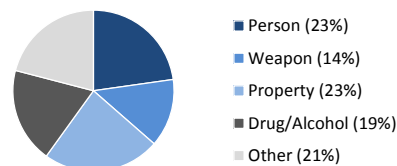

Committing Offense:

Arson	11	Drugs	241	Manslaughter	-
Assault	313	DUI	73	Weapons	218
Auto Theft	131	Sex Crimes**	50	Other	351
Burglary	77	Theft	139	Total	1604

Committing Offense Type

*Low/Medium-Risk per Static 99/SARATSO; subset of overall population
** Not all sex crimes are committed by registered sex offenders