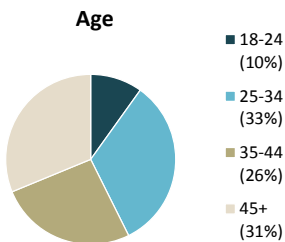

Mandatory Supervision Fact Sheet

Public Safety Realignment (AB109) established a population of Mandatory Supervision (MS) offenders. MS offenders receive a “split” sentence, meaning a portion of their time is completed in local custody, with the remaining balance spent in the community under probation supervision.

Individuals Under Supervision: 660

City:

City	Non-Transient	Transient/Unknown	City	Non-Transient	Transient/Unknown
Alpine	2	-	National City	32	-
Bonita	-	-	Oceanside	15	-
Bonsall	-	-	Pala	-	-
Borrego Spgs.	-	-	Palomar Mnt.	-	-
Boulevard	-	-	Pauma Valley	-	-
Campo	-	-	Pine Valley	-	-
Cardiff	2	-	Poway	2	-
Carlsbad	3	-	Potrero	1	-
Chula Vista	42	-	Ramona	4	-
Coronado	-	-	Ranchita	-	-
Del Mar	-	-	Rnch. Santa Fe	-	-
Descanso	1	-	San Diego	295	-
Dulzura	1	-	San Luis Rey	-	-
El Cajon	60	-	San Marcos	2	-
Encinitas	1	-	San Ysidro	11	-
Escondido	38	-	Santa Ysabel	-	-
Fallbrook	3	-	Santee	13	-
Imperial Beach	3	-	Solana Beach	-	-
Jacumba	1	-	Spring Valley	9	-
Jamul	1	-	Tecate	-	-
Julian	-	-	Valley Center	2	-
La Jolla	1	-	Vista	63	-
La Mesa	5	-	Warner Spgs.	-	-
Lakeside	5	-	Out of County	10	-
Lemon Grove	19	-	No Known City	8	5
Mount Laguna	-	-	Total	655	5

County Supervisorial District:

	District 1	District 2	District 3	District 4	District 5	Out of County	No Known District
Non-Transient	197	126	45	176	93	10	8
Non-Transient	30%	19%	7%	27%	14%	2%	1%
Transient/Unknown	-	-	-	-	-	-	5
Transient/Unknown	-	-	-	-	-	-	100%

Committing Offense:

Arson	-	Drugs	400	Manslaughter	-
Assault	12	DUI	11	Weapons	3
Auto Theft	59	Sex Crimes**	-	Other	43
Burglary	50	Theft	82	Total	660

Committing Offense Type

** Not all sex crimes are committed by registered sex offenders

For additional information please go to: <http://www.sdcounty.ca.gov/probation/ccp.html>