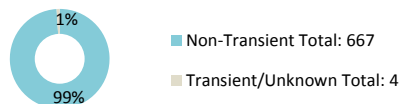

Mandatory Supervision Fact Sheet

Public Safety Realignment (AB109) established a population of Mandatory Supervision (MS) offenders. MS offenders receive a “split” sentence, meaning a portion of their time is completed in local custody, with the remaining balance spent in the community under probation supervision.

Individuals Under Supervision: 671

City:

City	Non-Transient	Transient/Unknown	City	Non-Transient	Transient/Unknown
Alpine	2	-	National City	38	-
Bonita	-	-	Oceanside	16	-
Bonsall	-	-	Pala	-	-
Borrego Spgs.	-	-	Palomar Mnt.	-	-
Boulevard	-	-	Pauma Valley	-	-
Campo	-	-	Pine Valley	-	-
Cardiff	2	-	Poway	1	-
Carlsbad	3	-	Potrero	1	-
Chula Vista	51	-	Ramona	3	-
Coronado	-	-	Ranchita	-	-
Del Mar	-	-	Rnch. Santa Fe	-	-
Descanso	1	-	San Diego	294	-
Dulzura	-	-	San Luis Rey	-	-
El Cajon	49	-	San Marcos	3	-
Encinitas	1	-	San Ysidro	14	-
Escondido	42	-	Santa Ysabel	-	-
Fallbrook	2	-	Santee	15	-
Guatay	-	-	Solana Beach	-	-
Imperial Beach	6	-	Spring Valley	14	-
Jacumba	-	-	Tecate	-	-
Jamul	1	-	Valley Center	2	-
Julian	-	-	Vista	57	-
La Jolla	1	-	Warner Spgs.	-	-
La Mesa	4	-	Out of County	14	-
Lakeside	5	-	No Known City	7	4
Lemon Grove	18	-	Total	667	4

County Supervisorial District:

	District 1	District 2	District 3	District 4	District 5	Out of County	No Known District
Non-Transient	215	116	48	177	90	14	7
Non-Transient	32%	17%	7%	27%	13%	2%	1%
Transient/Unknown	-	-	-	-	-	-	4
Transient/Unknown	-	-	-	-	-	-	100%