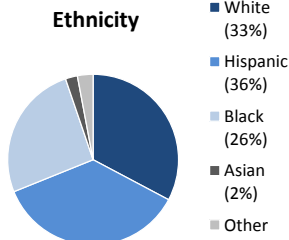

Committing Offense:

Arson	10	Drugs	237	Manslaughter	-
Assault	332	DUI	77	Weapons	217
Auto Theft	125	Sex Crimes**	39	Other	347
Burglary	85	Theft	147	Total	1616