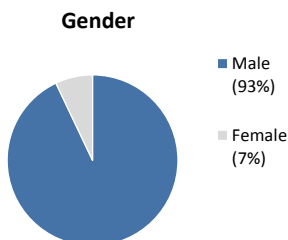

Committing Offense:

Arson	10	Drugs	237	Manslaughter	-
Assault	332	DUI	77	Weapons	217
Auto Theft	125	Sex Crimes**	39	Other	347
Burglary	85	Theft	147	Total	1616