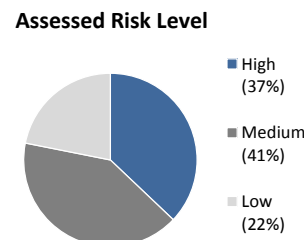

Committing Offense:

Arson	10	Drugs	237	Manslaughter	-
Assault	332	DUI	77	Weapons	217
Auto Theft	125	Sex Crimes**	39	Other	347
Burglary	85	Theft	147	Total	1616