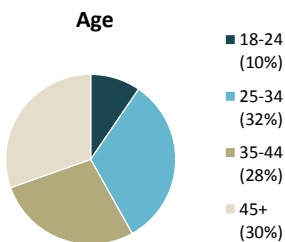

Mandatory Supervision Fact Sheet

Public Safety Realignment (AB109) established a population of Mandatory Supervision (MS) offenders. MS offenders receive a “split” sentence, meaning a portion of their time is completed in local custody, with the remaining balance spent in the community under probation supervision.

Individuals Under Supervision: 671

City:

City	Non-Transient	Transient/Unknown	City	Non-Transient	Transient/Unknown
Alpine	2	-	National City	38	-
Bonita	-	-	Oceanside	16	-
Bonsall	-	-	Pala	-	-
Borrego Spgs.	-	-	Palomar Mnt.	-	-
Boulevard	-	-	Pauma Valley	-	-
Campo	-	-	Pine Valley	-	-
Cardiff	2	-	Poway	1	-
Carlsbad	3	-	Potrero	1	-
Chula Vista	51	-	Ramona	3	-
Coronado	-	-	Ranchita	-	-
Del Mar	-	-	Rnch. Santa Fe	-	-
Descanso	1	-	San Diego	294	-
Dulzura	-	-	San Luis Rey	-	-
El Cajon	49	-	San Marcos	3	-
Encinitas	1	-	San Ysidro	14	-
Escondido	42	-	Santa Ysabel	-	-
Fallbrook	2	-	Santee	15	-
Guatay	-	-	Solana Beach	-	-
Imperial Beach	6	-	Spring Valley	14	-
Jacumba	-	-	Tecate	-	-
Jamul	1	-	Valley Center	2	-
Julian	-	-	Vista	57	-
La Jolla	1	-	Warner Spgs.	-	-
La Mesa	4	-	Out of County	14	-
Lakeside	5	-	No Known City	7	4
Lemon Grove	18	-	Total	667	4

County Supervisorial District:

	District 1	District 2	District 3	District 4	District 5	Out of County	No Known District
Non-Transient	215	116	48	177	90	14	7
Non-Transient	32%	17%	7%	27%	13%	2%	1%
Transient/Unknown	-	-	-	-	-	-	4
Transient/Unknown	-	-	-	-	-	-	100%

Committing Offense:

Arson	-	Drugs	417	Manslaughter	-
Assault	10	DUI	11	Weapons	4
Auto Theft	58	Sex Crimes**	-	Other	51
Burglary	41	Theft	79	Total	671

Committing Offense Type

** Not all sex crimes are committed by registered sex offenders

For additional information please go to: <http://www.sdcounty.ca.gov/probation/ccp.html>