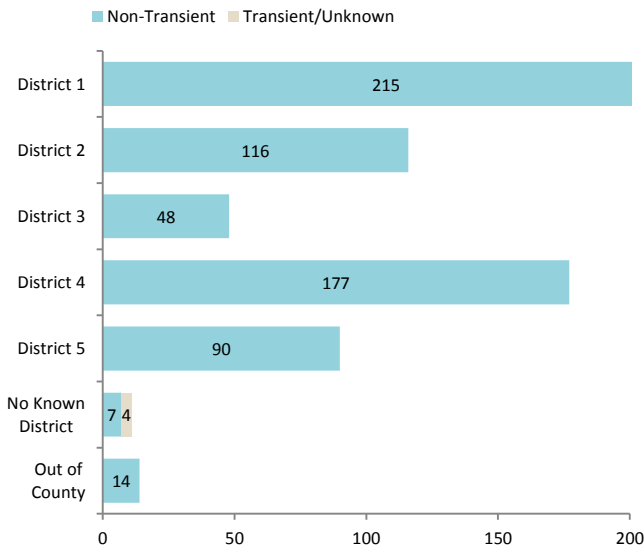

Mandatory Supervision Fact Sheet

Public Safety Realignment (AB109) established a population of Mandatory Supervision (MS) offenders. MS offenders receive a “split” sentence, meaning a portion of their time is completed in local custody, with the remaining balance spent in the community under probation supervision.

Individuals Under Supervision: 671

City:

City	Non-Transient	Transient/Unknown	City	Non-Transient	Transient/Unknown
Alpine	2	-	National City	38	-
Bonita	-	-	Oceanside	16	-
Bonsall	-	-	Pala	-	-
Borrego Spgs.	-	-	Palomar Mnt.	-	-
Boulevard	-	-	Pauma Valley	-	-
Campo	-	-	Pine Valley	-	-
Cardiff	2	-	Poway	1	-
Carlsbad	3	-	Potrero	1	-
Chula Vista	51	-	Ramona	3	-
Coronado	-	-	Ranchita	-	-
Del Mar	-	-	Rnch. Santa Fe	-	-
Descanso	1	-	San Diego	294	-
Dulzura	-	-	San Luis Rey	-	-
El Cajon	49	-	San Marcos	3	-
Encinitas	1	-	San Ysidro	14	-
Escondido	42	-	Santa Ysabel	-	-
Fallbrook	2	-	Santee	15	-
Guatay	-	-	Solana Beach	-	-
Imperial Beach	6	-	Spring Valley	14	-
Jacumba	-	-	Tecate	-	-
Jamul	1	-	Valley Center	2	-
Julian	-	-	Vista	57	-
La Jolla	1	-	Warner Spgs.	-	-
La Mesa	4	-	Out of County	14	-
Lakeside	5	-	No Known City	7	4
Lemon Grove	18	-	Total	667	4

County Supervisorial District:

	District 1	District 2	District 3	District 4	District 5	Out of County	No Known District
Non-Transient	215	116	48	177	90	14	7
Non-Transient	32%	17%	7%	27%	13%	2%	1%
Transient/Unknown	-	-	-	-	-	-	4
Transient/Unknown	-	-	-	-	-	-	100%