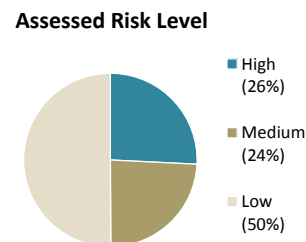

Mandatory Supervision Fact Sheet

Public Safety Realignment (AB109) established a population of Mandatory Supervision (MS) offenders. MS offenders receive a “split” sentence, meaning a portion of their time is completed in local custody, with the remaining balance spent in the community under probation supervision.

Individuals Under Supervision: 671

City:

City	Non-Transient	Transient/Unknown	City	Non-Transient	Transient/Unknown
Alpine	2	-	National City	38	-
Bonita	-	-	Oceanside	16	-
Bonsall	-	-	Pala	-	-
Borrego Spgs.	-	-	Palomar Mnt.	-	-
Boulevard	-	-	Pauma Valley	-	-
Campo	-	-	Pine Valley	-	-
Cardiff	2	-	Poway	1	-
Carlsbad	3	-	Potrero	1	-
Chula Vista	51	-	Ramona	3	-
Coronado	-	-	Ranchita	-	-
Del Mar	-	-	Rnch. Santa Fe	-	-
Descanso	1	-	San Diego	294	-
Dulzura	-	-	San Luis Rey	-	-
El Cajon	49	-	San Marcos	3	-
Encinitas	1	-	San Ysidro	14	-
Escondido	42	-	Santa Ysabel	-	-
Fallbrook	2	-	Santee	15	-
Guatay	-	-	Solana Beach	-	-
Imperial Beach	6	-	Spring Valley	14	-
Jacumba	-	-	Tecate	-	-
Jamul	1	-	Valley Center	2	-
Julian	-	-	Vista	57	-
La Jolla	1	-	Warner Spgs.	-	-
La Mesa	4	-	Out of County	14	-
Lakeside	5	-	No Known City	7	4
Lemon Grove	18	-	Total	667	4

County Supervisorial District:

	District 1	District 2	District 3	District 4	District 5	Out of County	No Known District
Non-Transient	215	116	48	177	90	14	7
Non-Transient	32%	17%	7%	27%	13%	2%	1%
Transient/Unknown	-	-	-	-	-	-	4
Transient/Unknown	-	-	-	-	-	-	100%

Committing Offense:

Arson	-	Drugs	417	Manslaughter	-
Assault	10	DUI	11	Weapons	4
Auto Theft	58	Sex Crimes**	-	Other	51
Burglary	41	Theft	79	Total	671

Committing Offense Type

** Not all sex crimes are committed by registered sex offenders

For additional information please go to: <http://www.sdcounty.ca.gov/probation/ccp.html>