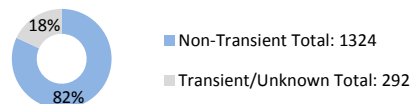

Post Release Community Supervision Fact Sheet

Public Safety Realignment (AB109) established a population of Post Release Community Supervision (PRCS) offenders. PRCS offenders are supervised by county probation departments upon their release from state prison. Prior to AB109, PRCS offenders were supervised by state parole.

Individuals Under Supervision: 1,616

*Registered Sex Offenders: 60

City:

City	Non-Transient	Transient/Unknown	City	Non-Transient	Transient/Unknown
Alpine	6	-	National City	50	1
Bonita	2	-	Oceanside	44	10
Bonsall	-	-	Pala	2	-
Borrego Spgs.	-	-	Palomar Mnt.	-	-
Boulevard	-	-	Pauma Valley	2	-
Campo	5	-	Pine Valley	-	-
Cardiff	-	-	Poway	1	-
Carlsbad	5	-	Potrero	1	-
Chula Vista	79	-	Ramona	7	-
Coronado	-	-	Ranchita	1	-
Del Mar	-	-	Rnch. Santa Fe	2	-
Descanso	-	-	San Diego	615	39
Dulzura	-	-	San Luis Rey	-	-
El Cajon	74	10	San Marcos	16	-
Encinitas	4	-	San Ysidro	6	-
Escondido	53	4	Santa Ysabel	-	-
Fallbrook	16	1	Santee	10	-
Guatay	-	-	Solana Beach	2	-
Imperial Beach	7	-	Spring Valley	53	3
Jacumba	1	-	Tecate	-	-
Jamul	1	-	Valley Center	6	-
Julian	1	-	Vista	101	2
La Jolla	-	-	Warner Spgs.	-	-
La Mesa	23	-	Out of County	15	-
Lakeside	17	-	No Known City	78	222
Lemon Grove	18	-	Total	1324	292

County Supervisorial District:

	District 1	District 2	District 3	District 4	District 5	Out of County	No Known District
Non-Transient	354	222	106	333	216	15	78
Transient/Unknown	14	13	5	25	13	-	222
	27%	17%	8%	25%	16%	1%	6%
	5%	4%	2%	9%	4%	0%	76%