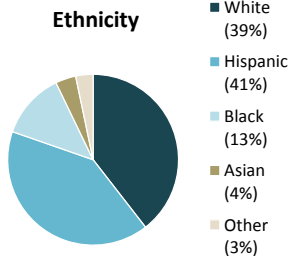

Mandatory Supervision Fact Sheet

Public Safety Realignment (AB109) established a population of Mandatory Supervision (MS) offenders. MS offenders receive a “split” sentence, meaning a portion of their time is completed in local custody, with the remaining balance spent in the community under probation supervision.

Individuals Under Supervision: 671

City:

City	Non-Transient	Transient/Unknown	City	Non-Transient	Transient/Unknown
Alpine	2	-	National City	38	-
Bonita	-	-	Oceanside	16	-
Bonsall	-	-	Pala	-	-
Borrego Spgs.	-	-	Palomar Mnt.	-	-
Boulevard	-	-	Pauma Valley	-	-
Campo	-	-	Pine Valley	-	-
Cardiff	2	-	Poway	1	-
Carlsbad	3	-	Potrero	1	-
Chula Vista	51	-	Ramona	3	-
Coronado	-	-	Ranchita	-	-
Del Mar	-	-	Rnch. Santa Fe	-	-
Descanso	1	-	San Diego	294	-
Dulzura	-	-	San Luis Rey	-	-
El Cajon	49	-	San Marcos	3	-
Encinitas	1	-	San Ysidro	14	-
Escondido	42	-	Santa Ysabel	-	-
Fallbrook	2	-	Santee	15	-
Guatay	-	-	Solana Beach	-	-
Imperial Beach	6	-	Spring Valley	14	-
Jacumba	-	-	Tecate	-	-
Jamul	1	-	Valley Center	2	-
Julian	-	-	Vista	57	-
La Jolla	1	-	Warner Spgs.	-	-
La Mesa	4	-	Out of County	14	-
Lakeside	5	-	No Known City	7	4
Lemon Grove	18	-	Total	667	4

County Supervisorial District:

	District 1	District 2	District 3	District 4	District 5	Out of County	No Known District
Non-Transient	215	116	48	177	90	14	7
Non-Transient	32%	17%	7%	27%	13%	2%	1%
Transient/Unknown	-	-	-	-	-	-	4
Transient/Unknown	-	-	-	-	-	-	100%

Committing Offense:

Arson	-	Drugs	417	Manslaughter	-
Assault	10	DUI	11	Weapons	4
Auto Theft	58	Sex Crimes**	-	Other	51
Burglary	41	Theft	79	Total	671

Committing Offense Type

** Not all sex crimes are committed by registered sex offenders

For additional information please go to: <http://www.sdcounty.ca.gov/probation/ccp.html>