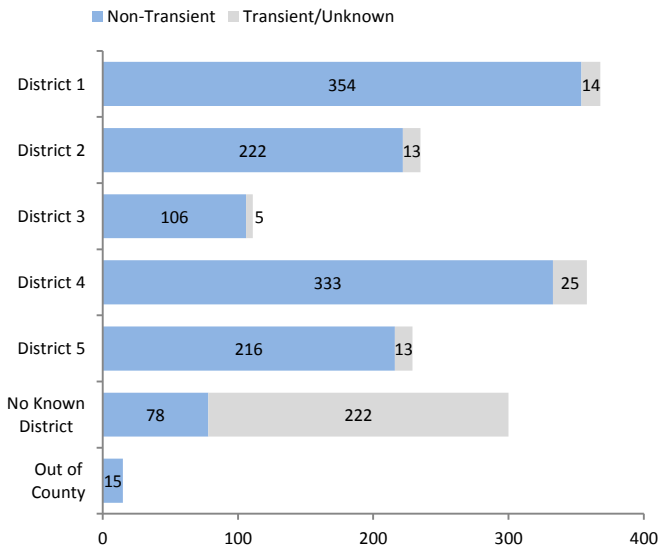

# Post Release Community Supervision Fact Sheet

Public Safety Realignment (AB109) established a population of Post Release Community Supervision (PRCS) offenders. PRCS offenders are supervised by county probation departments upon their release from state prison. Prior to AB109, PRCS offenders were supervised by state parole.

**Individuals Under Supervision: 1,616**

**\*Registered Sex Offenders: 60**

**City:**

City	Non-Transient	Transient/Unknown	City	Non-Transient	Transient/Unknown
Alpine	6	-	National City	50	1
Bonita	2	-	Oceanside	44	10
Bonsall	-	-	Pala	2	-
Borrego Spgs.	-	-	Palomar Mnt.	-	-
Boulevard	-	-	Pauma Valley	2	-
Campo	5	-	Pine Valley	-	-
Cardiff	-	-	Poway	1	-
Carlsbad	5	-	Potrero	1	-
Chula Vista	79	-	Ramona	7	-
Coronado	-	-	Ranchita	1	-
Del Mar	-	-	Rnch. Santa Fe	2	-
Descanso	-	-	San Diego	615	39
Dulzura	-	-	San Luis Rey	-	-
El Cajon	74	10	San Marcos	16	-
Encinitas	4	-	San Ysidro	6	-
Escondido	53	4	Santa Ysabel	-	-
Fallbrook	16	1	Santee	10	-
Guatay	-	-	Solana Beach	2	-
Imperial Beach	7	-	Spring Valley	53	3
Jacumba	1	-	Tecate	-	-
Jamul	1	-	Valley Center	6	-
Julian	1	-	Vista	101	2
La Jolla	-	-	Warner Spgs.	-	-
La Mesa	23	-	Out of County	15	-
Lakeside	17	-	No Known City	78	222
Lemon Grove	18	-	<b>Total</b>	<b>1324</b>	<b>292</b>

**County Supervisorial District:**

	District 1	District 2	District 3	District 4	District 5	Out of County	No Known District
Non-Transient	354	222	106	333	216	15	78
Transient/Unknown	14	13	5	25	13	-	222
	27%	17%	8%	25%	16%	1%	6%
	5%	4%	2%	9%	4%	0%	76%