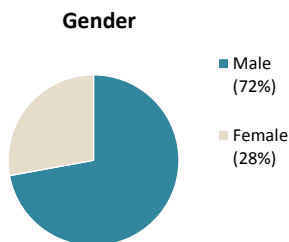

Mandatory Supervision Fact Sheet

Public Safety Realignment (AB109) established a population of Mandatory Supervision (MS) offenders. MS offenders receive a “split” sentence, meaning a portion of their time is completed in local custody, with the remaining balance spent in the community under probation supervision.

Individuals Under Supervision: 671

City:

City	Non-Transient	Transient/Unknown	City	Non-Transient	Transient/Unknown
Alpine	2	-	National City	38	-
Bonita	-	-	Oceanside	16	-
Bonsall	-	-	Pala	-	-
Borrego Spgs.	-	-	Palomar Mnt.	-	-
Boulevard	-	-	Pauma Valley	-	-
Campo	-	-	Pine Valley	-	-
Cardiff	2	-	Poway	1	-
Carlsbad	3	-	Potrero	1	-
Chula Vista	51	-	Ramona	3	-
Coronado	-	-	Ranchita	-	-
Del Mar	-	-	Rnch. Santa Fe	-	-
Descanso	1	-	San Diego	294	-
Dulzura	-	-	San Luis Rey	-	-
El Cajon	49	-	San Marcos	3	-
Encinitas	1	-	San Ysidro	14	-
Escondido	42	-	Santa Ysabel	-	-
Fallbrook	2	-	Santee	15	-
Guatay	-	-	Solana Beach	-	-
Imperial Beach	6	-	Spring Valley	14	-
Jacumba	-	-	Tecate	-	-
Jamul	1	-	Valley Center	2	-
Julian	-	-	Vista	57	-
La Jolla	1	-	Warner Spgs.	-	-
La Mesa	4	-	Out of County	14	-
Lakeside	5	-	No Known City	7	4
Lemon Grove	18	-	Total	667	4

County Supervisorial District:

	District 1	District 2	District 3	District 4	District 5	Out of County	No Known District
Non-Transient	215	116	48	177	90	14	7
Non-Transient	32%	17%	7%	27%	13%	2%	1%
Transient/Unknown	-	-	-	-	-	-	4
Transient/Unknown	-	-	-	-	-	-	100%

Committing Offense:

Arson	-	Drugs	417	Manslaughter	-
Assault	10	DUI	11	Weapons	4
Auto Theft	58	Sex Crimes**	-	Other	51
Burglary	41	Theft	79	Total	671

Committing Offense Type

** Not all sex crimes are committed by registered sex offenders

For additional information please go to: <http://www.sdcounty.ca.gov/probation/ccp.html>