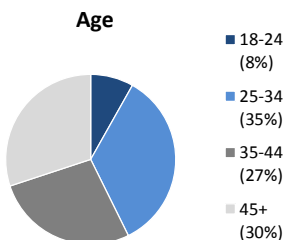

Committing Offense:

Arson	10	Drugs	237	Manslaughter	-
Assault	332	DUI	77	Weapons	217
Auto Theft	125	Sex Crimes**	39	Other	347
Burglary	85	Theft	147	Total	1616