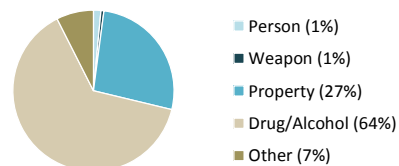

Committing Offense:

Arson	-	Drugs	417	Manslaughter	-
Assault	10	DUI	11	Weapons	4
Auto Theft	58	Sex Crimes**	-	Other	51
Burglary	41	Theft	79	<b>Total</b>	<b>671</b>

Committing Offense Type

\*\* Not all sex crimes are committed by registered sex offenders