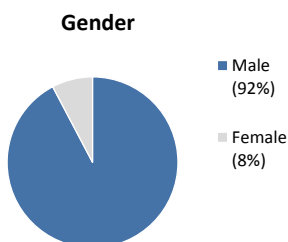

Committing Offense:

Arson	9	Drugs	233	Manslaughter	-
Assault	335	DUI	74	Weapons	222
Auto Theft	118	Sex Crimes**	41	Other	355
Burglary	91	Theft	154	Total	1632