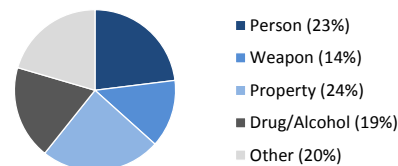

Committing Offense:

Arson	9	Drugs	233	Manslaughter	-
Assault	335	DUI	74	Weapons	222
Auto Theft	118	Sex Crimes**	41	Other	355
Burglary	91	Theft	154	Total	1632

Committing Offense Type

*Low/Medium-Risk per Static 99/SARATSO; subset of overall population
 ** Not all sex crimes are committed by registered sex offenders