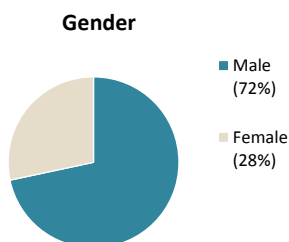

Mandatory Supervision Fact Sheet

Public Safety Realignment (AB109) established a population of Mandatory Supervision (MS) offenders. MS offenders receive a “split” sentence, meaning a portion of their time is completed in local custody, with the remaining balance spent in the community under probation supervision.

Individuals Under Supervision: 663

City:

City	Non-Transient	Transient/Unknown	City	Non-Transient	Transient/Unknown
Alpine	2	-	National City	31	-
Bonita	2	-	Oceanside	13	-
Bonsall	-	-	Pala	-	-
Borrego Spgs.	-	-	Palomar Mnt.	-	-
Boulevard	-	-	Pauma Valley	-	-
Campo	-	-	Pine Valley	-	-
Cardiff	2	-	Poway	1	-
Carlsbad	3	-	Potrero	1	-
Chula Vista	51	-	Ramona	2	-
Coronado	-	-	Ranchita	-	-
Del Mar	-	-	Rnch. Santa Fe	-	-
Descanso	2	-	San Diego	309	-
Dulzura	-	-	San Luis Rey	-	-
El Cajon	43	-	San Marcos	6	-
Encinitas	1	-	San Ysidro	11	-
Escondido	33	-	Santa Ysabel	-	-
Fallbrook	3	-	Santee	14	-
Guatay	-	-	Solana Beach	-	-
Imperial Beach	6	-	Spring Valley	16	-
Jacumba	-	-	Tecate	-	-
Jamul	-	-	Valley Center	3	-
Julian	-	-	Vista	62	-
La Jolla	1	-	Warner Spgs.	-	-
La Mesa	3	-	Out of County	12	-
Lakeside	6	-	No Known City	5	6
Lemon Grove	13	-	Total	657	6

County Supervisorial District:

	District 1	District 2	District 3	District 4	District 5	Out of County	No Known District
Non-Transient	207	105	41	192	95	12	5
Non-Transient	32%	16%	6%	29%	14%	2%	1%
Transient/Unknown	-	-	-	-	-	-	6
Transient/Unknown	-	-	-	-	-	-	100%

Committing Offense:

Arson	-	Drugs	407	Manslaughter	-
Assault	10	DUI	10	Weapons	4
Auto Theft	55	Sex Crimes**	-	Other	55
Burglary	40	Theft	82	Total	663

Committing Offense Type

** Not all sex crimes are committed by registered sex offenders

For additional information please go to: <http://www.sdcounty.ca.gov/probation/ccp.html>