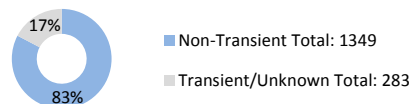

Post Release Community Supervision Fact Sheet

Public Safety Realignment (AB109) established a population of Post Release Community Supervision (PRCS) offenders. PRCS offenders are supervised by county probation departments upon their release from state prison. Prior to AB109, PRCS offenders were supervised by state parole.

Individuals Under Supervision: 1,632

*Registered Sex Offenders: 63

City:

City	Non-Transient	Transient/Unknown	City	Non-Transient	Transient/Unknown
Alpine	7	-	National City	47	1
Bonita	3	-	Oceanside	52	8
Bonsall	1	-	Pala	4	-
Borrego Spgs.	-	-	Palomar Mnt.	-	-
Boulevard	-	-	Pauma Valley	3	-
Campo	4	-	Pine Valley	-	-
Cardiff	-	-	Poway	4	-
Carlsbad	6	-	Potrero	1	-
Chula Vista	79	1	Ramona	7	-
Coronado	-	-	Ranchita	1	-
Del Mar	-	-	Rnch. Santa Fe	-	-
Descanso	-	-	San Diego	626	32
Dulzura	1	-	San Luis Rey	-	-
El Cajon	64	8	San Marcos	15	-
Encinitas	3	1	San Ysidro	8	-
Escondido	46	3	Santa Ysabel	-	-
Fallbrook	14	1	Santee	12	2
Guatay	-	-	Solana Beach	2	-
Imperial Beach	12	-	Spring Valley	52	1
Jacumba	1	-	Tecate	-	-
Jamul	1	-	Valley Center	7	-
Julian	2	-	Vista	106	3
La Jolla	-	-	Warner Spgs.	-	-
La Mesa	23	-	Out of County	16	-
Lakeside	21	-	No Known City	76	222
Lemon Grove	22	-	Total	1349	283

County Supervisorial District:

	District 1	District 2	District 3	District 4	District 5	Out of County	No Known District
Non-Transient	381	225	88	334	229	16	76
Transient/Unknown	9	12	5	23	12	-	222
	28%	17%	7%	25%	17%	1%	6%
	3%	4%	2%	8%	4%	0%	78%