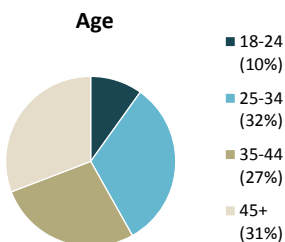

Mandatory Supervision Fact Sheet

Public Safety Realignment (AB109) established a population of Mandatory Supervision (MS) offenders. MS offenders receive a “split” sentence, meaning a portion of their time is completed in local custody, with the remaining balance spent in the community under probation supervision.

Individuals Under Supervision: 663

City:

City	Non-Transient	Transient/Unknown	City	Non-Transient	Transient/Unknown
Alpine	2	-	National City	31	-
Bonita	2	-	Oceanside	13	-
Bonsall	-	-	Pala	-	-
Borrego Spgs.	-	-	Palomar Mnt.	-	-
Boulevard	-	-	Pauma Valley	-	-
Campo	-	-	Pine Valley	-	-
Cardiff	2	-	Poway	1	-
Carlsbad	3	-	Potrero	1	-
Chula Vista	51	-	Ramona	2	-
Coronado	-	-	Ranchita	-	-
Del Mar	-	-	Rnch. Santa Fe	-	-
Descanso	2	-	San Diego	309	-
Dulzura	-	-	San Luis Rey	-	-
El Cajon	43	-	San Marcos	6	-
Encinitas	1	-	San Ysidro	11	-
Escondido	33	-	Santa Ysabel	-	-
Fallbrook	3	-	Santee	14	-
Guatay	-	-	Solana Beach	-	-
Imperial Beach	6	-	Spring Valley	16	-
Jacumba	-	-	Tecate	-	-
Jamul	-	-	Valley Center	3	-
Julian	-	-	Vista	62	-
La Jolla	1	-	Warner Spgs.	-	-
La Mesa	3	-	Out of County	12	-
Lakeside	6	-	No Known City	5	6
Lemon Grove	13	-	Total	657	6

County Supervisorial District:

	District 1	District 2	District 3	District 4	District 5	Out of County	No Known District
Non-Transient	207	105	41	192	95	12	5
Non-Transient	32%	16%	6%	29%	14%	2%	1%
Transient/Unknown	-	-	-	-	-	-	6
Transient/Unknown	-	-	-	-	-	-	100%

Committing Offense:

Arson	-	Drugs	407	Manslaughter	-
Assault	10	DUI	10	Weapons	4
Auto Theft	55	Sex Crimes**	-	Other	55
Burglary	40	Theft	82	Total	663

Committing Offense Type

** Not all sex crimes are committed by registered sex offenders

For additional information please go to: <http://www.sdcounty.ca.gov/probation/ccp.html>