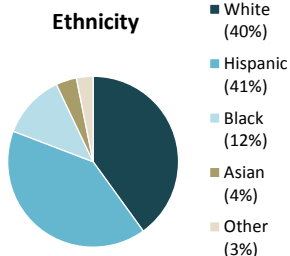

Mandatory Supervision Fact Sheet

Public Safety Realignment (AB109) established a population of Mandatory Supervision (MS) offenders. MS offenders receive a “split” sentence, meaning a portion of their time is completed in local custody, with the remaining balance spent in the community under probation supervision.

Individuals Under Supervision: 663

City:

City	Non-Transient	Transient/Unknown	City	Non-Transient	Transient/Unknown
Alpine	2	-	National City	31	-
Bonita	2	-	Oceanside	13	-
Bonsall	-	-	Pala	-	-
Borrego Spgs.	-	-	Palomar Mnt.	-	-
Boulevard	-	-	Pauma Valley	-	-
Campo	-	-	Pine Valley	-	-
Cardiff	2	-	Poway	1	-
Carlsbad	3	-	Potrero	1	-
Chula Vista	51	-	Ramona	2	-
Coronado	-	-	Ranchita	-	-
Del Mar	-	-	Rnch. Santa Fe	-	-
Descanso	2	-	San Diego	309	-
Dulzura	-	-	San Luis Rey	-	-
El Cajon	43	-	San Marcos	6	-
Encinitas	1	-	San Ysidro	11	-
Escondido	33	-	Santa Ysabel	-	-
Fallbrook	3	-	Santee	14	-
Guatay	-	-	Solana Beach	-	-
Imperial Beach	6	-	Spring Valley	16	-
Jacumba	-	-	Tecate	-	-
Jamul	-	-	Valley Center	3	-
Julian	-	-	Vista	62	-
La Jolla	1	-	Warner Spgs.	-	-
La Mesa	3	-	Out of County	12	-
Lakeside	6	-	No Known City	5	6
Lemon Grove	13	-	Total	657	6

County Supervisorial District:

	District 1	District 2	District 3	District 4	District 5	Out of County	No Known District
Non-Transient	207	105	41	192	95	12	5
Non-Transient	32%	16%	6%	29%	14%	2%	1%
Transient/Unknown	-	-	-	-	-	-	6
Transient/Unknown	-	-	-	-	-	-	100%

Committing Offense:

Arson	-	Drugs	407	Manslaughter	-
Assault	10	DUI	10	Weapons	4
Auto Theft	55	Sex Crimes**	-	Other	55
Burglary	40	Theft	82	Total	663

Committing Offense Type

** Not all sex crimes are committed by registered sex offenders

For additional information please go to: <http://www.sdcounty.ca.gov/probation/ccp.html>