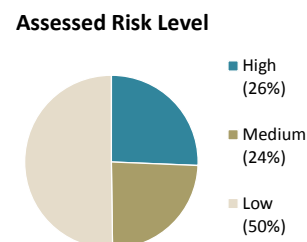

Mandatory Supervision Fact Sheet

Public Safety Realignment (AB109) established a population of Mandatory Supervision (MS) offenders. MS offenders receive a “split” sentence, meaning a portion of their time is completed in local custody, with the remaining balance spent in the community under probation supervision.

Individuals Under Supervision: 663

City:

City	Non-Transient	Transient/Unknown	City	Non-Transient	Transient/Unknown
Alpine	2	-	National City	31	-
Bonita	2	-	Oceanside	13	-
Bonsall	-	-	Pala	-	-
Borrego Spgs.	-	-	Palomar Mnt.	-	-
Boulevard	-	-	Pauma Valley	-	-
Campo	-	-	Pine Valley	-	-
Cardiff	2	-	Poway	1	-
Carlsbad	3	-	Potrero	1	-
Chula Vista	51	-	Ramona	2	-
Coronado	-	-	Ranchita	-	-
Del Mar	-	-	Rnch. Santa Fe	-	-
Descanso	2	-	San Diego	309	-
Dulzura	-	-	San Luis Rey	-	-
El Cajon	43	-	San Marcos	6	-
Encinitas	1	-	San Ysidro	11	-
Escondido	33	-	Santa Ysabel	-	-
Fallbrook	3	-	Santee	14	-
Guatay	-	-	Solana Beach	-	-
Imperial Beach	6	-	Spring Valley	16	-
Jacumba	-	-	Tecate	-	-
Jamul	-	-	Valley Center	3	-
Julian	-	-	Vista	62	-
La Jolla	1	-	Warner Spgs.	-	-
La Mesa	3	-	Out of County	12	-
Lakeside	6	-	No Known City	5	6
Lemon Grove	13	-	Total	657	6

County Supervisorial District:

	District 1	District 2	District 3	District 4	District 5	Out of County	No Known District
Non-Transient	207	105	41	192	95	12	5
Non-Transient	32%	16%	6%	29%	14%	2%	1%
Transient/Unknown	-	-	-	-	-	-	6
Transient/Unknown	-	-	-	-	-	-	100%

Committing Offense:

Arson	-	Drugs	407	Manslaughter	-
Assault	10	DUI	10	Weapons	4
Auto Theft	55	Sex Crimes**	-	Other	55
Burglary	40	Theft	82	Total	663

Committing Offense Type

** Not all sex crimes are committed by registered sex offenders

For additional information please go to: <http://www.sdcounty.ca.gov/probation/ccp.html>