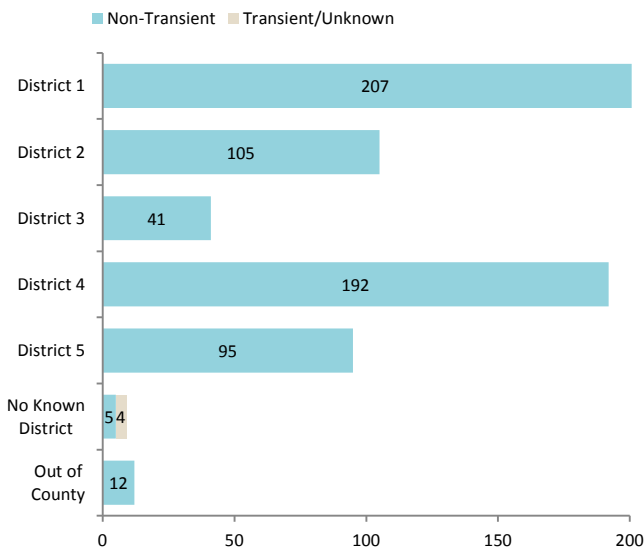

Mandatory Supervision Fact Sheet

Public Safety Realignment (AB109) established a population of Mandatory Supervision (MS) offenders. MS offenders receive a “split” sentence, meaning a portion of their time is completed in local custody, with the remaining balance spent in the community under probation supervision.

Individuals Under Supervision: 663

City:

City	Non-Transient	Transient/Unknown	City	Non-Transient	Transient/Unknown
Alpine	2	-	National City	31	-
Bonita	2	-	Oceanside	13	-
Bonsall	-	-	Pala	-	-
Borrego Spgs.	-	-	Palomar Mnt.	-	-
Boulevard	-	-	Pauma Valley	-	-
Campo	-	-	Pine Valley	-	-
Cardiff	2	-	Poway	1	-
Carlsbad	3	-	Potrero	1	-
Chula Vista	51	-	Ramona	2	-
Coronado	-	-	Ranchita	-	-
Del Mar	-	-	Rnch. Santa Fe	-	-
Descanso	2	-	San Diego	309	-
Dulzura	-	-	San Luis Rey	-	-
El Cajon	43	-	San Marcos	6	-
Encinitas	1	-	San Ysidro	11	-
Escondido	33	-	Santa Ysabel	-	-
Fallbrook	3	-	Santee	14	-
Guatay	-	-	Solana Beach	-	-
Imperial Beach	6	-	Spring Valley	16	-
Jacumba	-	-	Tecate	-	-
Jamul	-	-	Valley Center	3	-
Julian	-	-	Vista	62	-
La Jolla	1	-	Warner Spgs.	-	-
La Mesa	3	-	Out of County	12	-
Lakeside	6	-	No Known City	5	6
Lemon Grove	13	-	Total	657	6

County Supervisorial District:

	District 1	District 2	District 3	District 4	District 5	Out of County	No Known District
Non-Transient	207	105	41	192	95	12	5
Non-Transient	32%	16%	6%	29%	14%	2%	1%
Transient/Unknown	-	-	-	-	-	-	6
Transient/Unknown	-	-	-	-	-	-	100%