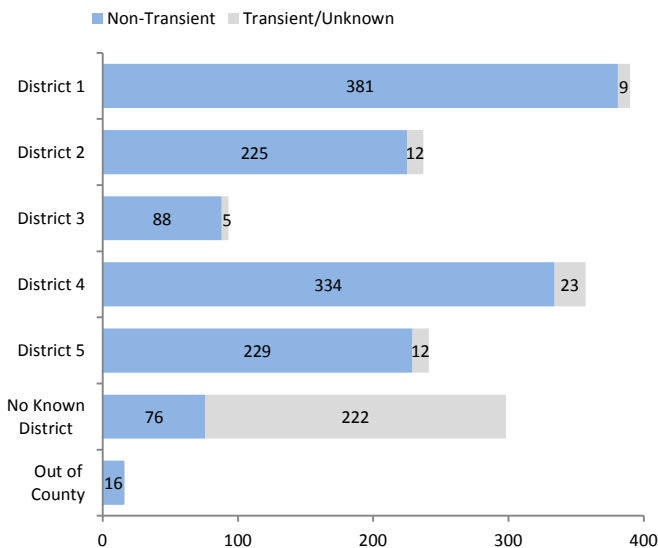

Post Release Community Supervision Fact Sheet

Public Safety Realignment (AB109) established a population of Post Release Community Supervision (PRCS) offenders. PRCS offenders are supervised by county probation departments upon their release from state prison. Prior to AB109, PRCS offenders were supervised by state parole.

Individuals Under Supervision: 1,632

***Registered Sex Offenders: 63**

City:

City	Non-Transient	Transient/Unknown	City	Non-Transient	Transient/Unknown
Alpine	7	-	National City	47	1
Bonita	3	-	Oceanside	52	8
Bonsall	1	-	Pala	4	-
Borrego Spgs.	-	-	Palomar Mnt.	-	-
Boulevard	-	-	Pauma Valley	3	-
Campo	4	-	Pine Valley	-	-
Cardiff	-	-	Poway	4	-
Carlsbad	6	-	Potrero	1	-
Chula Vista	79	1	Ramona	7	-
Coronado	-	-	Ranchita	1	-
Del Mar	-	-	Rnch. Santa Fe	-	-
Descanso	-	-	San Diego	626	32
Dulzura	1	-	San Luis Rey	-	-
El Cajon	64	8	San Marcos	15	-
Encinitas	3	1	San Ysidro	8	-
Escondido	46	3	Santa Ysabel	-	-
Fallbrook	14	1	Santee	12	2
Guatay	-	-	Solana Beach	2	-
Imperial Beach	12	-	Spring Valley	52	1
Jacumba	1	-	Tecate	-	-
Jamul	1	-	Valley Center	7	-
Julian	2	-	Vista	106	3
La Jolla	-	-	Warner Spgs.	-	-
La Mesa	23	-	Out of County	16	-
Lakeside	21	-	No Known City	76	222
Lemon Grove	22	-	Total	1349	283

County Supervisorial District:

	District 1	District 2	District 3	District 4	District 5	Out of County	No Known District
Non-Transient	381	225	88	334	229	16	76
Transient/Unknown	9	12	5	23	12	-	222
	28%	17%	7%	25%	17%	1%	6%
	3%	4%	2%	8%	4%	0%	78%