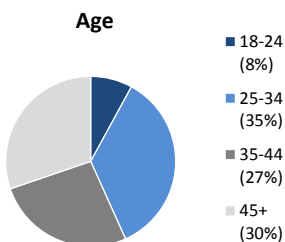

Committing Offense:

Arson	9	Drugs	233	Manslaughter	-
Assault	335	DUI	74	Weapons	222
Auto Theft	118	Sex Crimes**	41	Other	355
Burglary	91	Theft	154	Total	1632