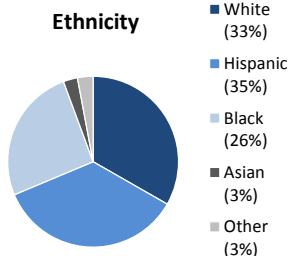

Committing Offense:

Arson	9	Drugs	233	Manslaughter	-
Assault	335	DUI	74	Weapons	222
Auto Theft	118	Sex Crimes**	41	Other	355
Burglary	91	Theft	154	Total	1632