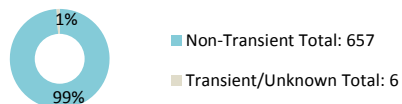

Mandatory Supervision Fact Sheet

Public Safety Realignment (AB109) established a population of Mandatory Supervision (MS) offenders. MS offenders receive a “split” sentence, meaning a portion of their time is completed in local custody, with the remaining balance spent in the community under probation supervision.

Individuals Under Supervision: 663

City:

City	Non-Transient	Transient/Unknown	City	Non-Transient	Transient/Unknown
Alpine	2	-	National City	31	-
Bonita	2	-	Oceanside	13	-
Bonsall	-	-	Pala	-	-
Borrego Spgs.	-	-	Palomar Mnt.	-	-
Boulevard	-	-	Pauma Valley	-	-
Campo	-	-	Pine Valley	-	-
Cardiff	2	-	Poway	1	-
Carlsbad	3	-	Potrero	1	-
Chula Vista	51	-	Ramona	2	-
Coronado	-	-	Ranchita	-	-
Del Mar	-	-	Rnch. Santa Fe	-	-
Descanso	2	-	San Diego	309	-
Dulzura	-	-	San Luis Rey	-	-
El Cajon	43	-	San Marcos	6	-
Encinitas	1	-	San Ysidro	11	-
Escondido	33	-	Santa Ysabel	-	-
Fallbrook	3	-	Santee	14	-
Guatay	-	-	Solana Beach	-	-
Imperial Beach	6	-	Spring Valley	16	-
Jacumba	-	-	Tecate	-	-
Jamul	-	-	Valley Center	3	-
Julian	-	-	Vista	62	-
La Jolla	1	-	Warner Spgs.	-	-
La Mesa	3	-	Out of County	12	-
Lakeside	6	-	No Known City	5	6
Lemon Grove	13	-	Total	657	6

County Supervisorial District:

	District 1	District 2	District 3	District 4	District 5	Out of County	No Known District
Non-Transient	207	105	41	192	95	12	5
Non-Transient	32%	16%	6%	29%	14%	2%	1%
Transient/Unknown	-	-	-	-	-	-	6
Transient/Unknown	-	-	-	-	-	-	100%