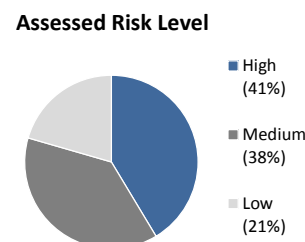

Committing Offense:

Arson	9	Drugs	233	Manslaughter	-
Assault	335	DUI	74	Weapons	222
Auto Theft	118	Sex Crimes**	41	Other	355
Burglary	91	Theft	154	Total	1632