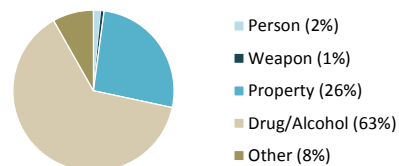

Committing Offense:

Arson	-	Drugs	407	Manslaughter	-
Assault	10	DUI	10	Weapons	4
Auto Theft	55	Sex Crimes**	-	Other	55
Burglary	40	Theft	82	Total	663

Committing Offense Type

** Not all sex crimes are committed by registered sex offenders