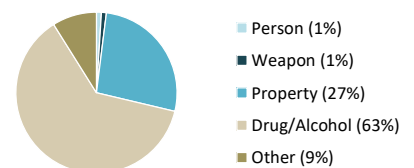

Individuals Under Supervision: 614

***Registered Sex Offenders: 4**

City:

City	Non-Transient	Transient/Unknown	City	Non-Transient	Transient/Unknown
Alpine	2	-	National City	32	-
Bonita	-	-	Oceanside	25	-
Bonsall	2	-	Pala	-	-
Borrego Spgs.	-	-	Palomar Mnt.	-	-
Boulevard	-	-	Pauma Valley	-	-
Campo	-	-	Pine Valley	-	-
Cardiff	1	-	Poway	1	-
Carlsbad	3	-	Potrero	-	-
Chula Vista	49	-	Ramona	2	-
Coronado	-	-	Ranchita	-	-
Del Mar	-	-	Rnch. Santa Fe	-	-
Descanso	3	-	San Diego	270	-
Dulzura	-	-	San Luis Rey	-	-
El Cajon	48	-	San Marcos	6	-
Encinitas	2	-	San Ysidro	8	-
Escondido	25	-	Santa Ysabel	-	-
Fallbrook	5	-	Santee	16	-
Guatay	-	-	Solana Beach	-	-
Imperial Beach	7	-	Spring Valley	14	-
Jacumba	-	-	Tecate	-	-
Jamul	-	-	Valley Center	3	-
Julian	-	-	Vista	48	-
La Jolla	1	-	Warner Spgs.	-	-
La Mesa	4	-	Out of County	11	-
Lakeside	5	-	No Known City	-	1
Lemon Grove	20	-	Total	614	1

Committing Offense:

Arson	-	Drugs	373	Manslaughter	-
Assault	6	DUI	11	Weapons	4
Auto Theft	53	Sex Crimes**	-	Other	56
Burglary	41	Theft	71	Total	614

Committing Offense Type

** Not all sex crimes are committed by registered sex offenders