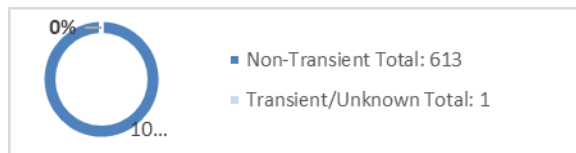

Mandatory Supervision Fact Sheet

Public Safety Realignment (AB109) established a population of Mandatory Supervision (MS) offenders. MS offenders receive a “split” sentence, meaning a portion of their time is completed in local custody, with the remaining balance spent in the community under probation supervision.

Individuals Under Supervision: 614

*Registered Sex Offenders: 4

City:

City	Non-Transient	Transient/Unknown	City	Non-Transient	Transient/Unknown
Alpine	2	-	National City	32	-
Bonita	-	-	Oceanside	25	-
Bonsall	2	-	Pala	-	-
Borrego Spgs.	-	-	Palomar Mnt.	-	-
Boulevard	-	-	Pauma Valley	-	-
Campo	-	-	Pine Valley	-	-
Cardiff	1	-	Poway	1	-
Carlsbad	3	-	Potrero	-	-
Chula Vista	49	-	Ramona	2	-
Coronado	-	-	Ranchita	-	-
Del Mar	-	-	Rnch. Santa Fe	-	-
Descanso	3	-	San Diego	270	-
Dulzura	-	-	San Luis Rey	-	-
El Cajon	48	-	San Marcos	6	-
Encinitas	2	-	San Ysidro	8	-
Escondido	25	-	Santa Ysabel	-	-
Fallbrook	5	-	Santee	16	-
Guatay	-	-	Solana Beach	-	-
Imperial Beach	7	-	Spring Valley	14	-
Jacumba	-	-	Tecate	-	-
Jamul	-	-	Valley Center	3	-
Julian	-	-	Vista	48	-
La Jolla	1	-	Warner Spgs.	-	-
La Mesa	4	-	Out of County	11	-
Lakeside	5	-	No Known City	-	1
Lemon Grove	20	-	Total	614	1

County Supervisorial District:

	District 1	District 2	District 3	District 4	District 5	Out of County	No Known District
Non-Transient	199	118	34	158	93	11	-
	32%	19%	6%	26%	15%	2%	0%
Transient/Unknown	-	-	-	-	-	-	1
	-	-	-	-	-	-	100%