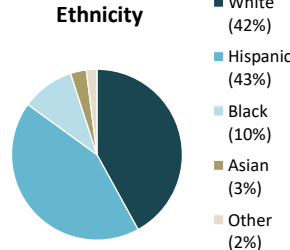

Mandatory Supervision Fact Sheet

Public Safety Realignment (AB109) established a population of Mandatory Supervision (MS) offenders. MS offenders receive a “split” sentence, meaning a portion of their time is completed in local custody, with the remaining balance spent in the community under probation supervision.

Individuals Under Supervision: 614

*Registered Sex Offenders: 4

City:

City	Non-Transient	Transient/Unknown	City	Non-Transient	Transient/Unknown
Alpine	2	-	National City	32	-
Bonita	-	-	Oceanside	25	-
Bonsall	2	-	Pala	-	-
Borrego Spgs.	-	-	Palomar Mnt.	-	-
Boulevard	-	-	Pauma Valley	-	-
Campo	-	-	Pine Valley	-	-
Cardiff	1	-	Poway	1	-
Carlsbad	3	-	Potrero	-	-
Chula Vista	49	-	Ramona	2	-
Coronado	-	-	Ranchita	-	-
Del Mar	-	-	Rnch. Santa Fe	-	-
Descanso	3	-	San Diego	270	-
Dulzura	-	-	San Luis Rey	-	-
El Cajon	48	-	San Marcos	6	-
Encinitas	2	-	San Ysidro	8	-
Escondido	25	-	Santa Ysabel	-	-
Fallbrook	5	-	Santee	16	-
Guatay	-	-	Solana Beach	-	-
Imperial Beach	7	-	Spring Valley	14	-
Jacumba	-	-	Tecate	-	-
Jamul	-	-	Valley Center	3	-
Julian	-	-	Vista	48	-
La Jolla	1	-	Warner Spgs.	-	-
La Mesa	4	-	Out of County	11	-
Lakeside	5	-	No Known City	-	1
Lemon Grove	20	-	Total	614	1

County Supervisorial District:

	District 1	District 2	District 3	District 4	District 5	Out of County	No Known District
Non-Transient	199	118	34	158	93	11	-
	32%	19%	6%	26%	15%	2%	0%
Transient/Unknown	-	-	-	-	-	-	1
	-	-	-	-	-	-	100%

Committing Offense:

Arson	-	Drugs	373	Manslaughter	-
Assault	6	DUI	11	Weapons	4
Auto Theft	53	Sex Crimes**	-	Other	56
Burglary	41	Theft	71	Total	614

Committing Offense Type

** Not all sex crimes are committed by registered sex offenders

For additional information please go to: <http://www.sdcounty.ca.gov/probation/ccp.html>