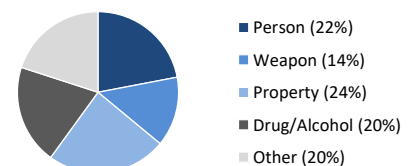

Committing Offense:

Arson	11	Drugs	254	Robbery	1
Assault	315	DUI	63	Weapons	229
Auto Theft	117	Sex Crimes**	44	Other	338
Burglary	78	Theft	162	Total	1610

Committing Offense Type

*Low/Medium-Risk per Static 99/SARATSO; subset of overall population
** Not all sex crimes are committed by registered sex offenders