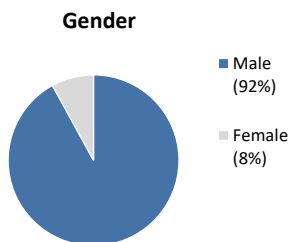

Committing Offense:

Arson	11	Drugs	254	Robbery	1
Assault	315	DUI	63	Weapons	229
Auto Theft	117	Sex Crimes**	44	Other	338
Burglary	78	Theft	162	Total	1610