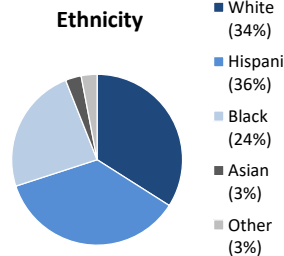

Committing Offense:

Arson	11	Drugs	254	Robbery	1
Assault	315	DUI	63	Weapons	229
Auto Theft	117	Sex Crimes**	44	Other	338
Burglary	78	Theft	162	Total	1610