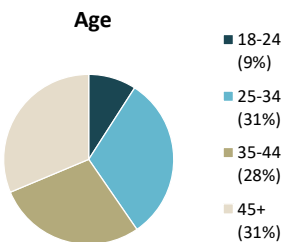

Individuals Under Supervision: 614

***Registered Sex Offenders: 4**

City:

City	Non-Transient	Transient/Unknown	City	Non-Transient	Transient/Unknown
Alpine	2	-	National City	32	-
Bonita	-	-	Oceanside	25	-
Bonsall	2	-	Pala	-	-
Borrego Spgs.	-	-	Palomar Mnt.	-	-
Boulevard	-	-	Pauma Valley	-	-
Campo	-	-	Pine Valley	-	-
Cardiff	1	-	Poway	1	-
Carlsbad	3	-	Potrero	-	-
Chula Vista	49	-	Ramona	2	-
Coronado	-	-	Ranchita	-	-
Del Mar	-	-	Rnch. Santa Fe	-	-
Descanso	3	-	San Diego	270	-
Dulzura	-	-	San Luis Rey	-	-
El Cajon	48	-	San Marcos	6	-
Encinitas	2	-	San Ysidro	8	-
Escondido	25	-	Santa Ysabel	-	-
Fallbrook	5	-	Santee	16	-
Guatay	-	-	Solana Beach	-	-
Imperial Beach	7	-	Spring Valley	14	-
Jacumba	-	-	Tecate	-	-
Jamul	-	-	Valley Center	3	-
Julian	-	-	Vista	48	-
La Jolla	1	-	Warner Spgs.	-	-
La Mesa	4	-	Out of County	11	-
Lakeside	5	-	No Known City	-	1
Lemon Grove	20	-	Total	614	1

Committing Offense:

Arson	-	Drugs	373	Manslaughter	-
Assault	6	DUI	11	Weapons	4
Auto Theft	53	Sex Crimes**	-	Other	56
Burglary	41	Theft	71	Total	614

Committing Offense Type

** Not all sex crimes are committed by registered sex offenders