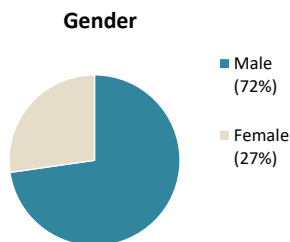

Mandatory Supervision Fact Sheet

Public Safety Realignment (AB109) established a population of Mandatory Supervision (MS) offenders. MS offenders receive a “split” sentence, meaning a portion of their time is completed in local custody, with the remaining balance spent in the community under probation supervision.

Individuals Under Supervision: 614

*Registered Sex Offenders: 4

City:

City	Non-Transient	Transient/Unknown	City	Non-Transient	Transient/Unknown
Alpine	2	-	National City	32	-
Bonita	-	-	Oceanside	25	-
Bonsall	2	-	Pala	-	-
Borrego Spgs.	-	-	Palomar Mnt.	-	-
Boulevard	-	-	Pauma Valley	-	-
Campo	-	-	Pine Valley	-	-
Cardiff	1	-	Poway	1	-
Carlsbad	3	-	Potrero	-	-
Chula Vista	49	-	Ramona	2	-
Coronado	-	-	Ranchita	-	-
Del Mar	-	-	Rnch. Santa Fe	-	-
Descanso	3	-	San Diego	270	-
Dulzura	-	-	San Luis Rey	-	-
El Cajon	48	-	San Marcos	6	-
Encinitas	2	-	San Ysidro	8	-
Escondido	25	-	Santa Ysabel	-	-
Fallbrook	5	-	Santee	16	-
Guatay	-	-	Solana Beach	-	-
Imperial Beach	7	-	Spring Valley	14	-
Jacumba	-	-	Tecate	-	-
Jamul	-	-	Valley Center	3	-
Julian	-	-	Vista	48	-
La Jolla	1	-	Warner Spgs.	-	-
La Mesa	4	-	Out of County	11	-
Lakeside	5	-	No Known City	-	1
Lemon Grove	20	-	Total	614	1

County Supervisorial District:

	District 1	District 2	District 3	District 4	District 5	Out of County	No Known District
Non-Transient	199	118	34	158	93	11	-
	32%	19%	6%	26%	15%	2%	0%
Transient/Unknown	-	-	-	-	-	-	1
	-	-	-	-	-	-	100%

Committing Offense:

Arson	-	Drugs	373	Manslaughter	-
Assault	6	DUI	11	Weapons	4
Auto Theft	53	Sex Crimes**	-	Other	56
Burglary	41	Theft	71	Total	614

Committing Offense Type

** Not all sex crimes are committed by registered sex offenders

For additional information please go to: <http://www.sdcounty.ca.gov/probation/ccp.html>