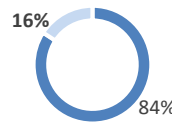

Post Release Community Supervision Fact Sheet

Public Safety Realignment (AB109) established a population of Post Release Community Supervision (PRCS) offenders. PRCS offenders are supervised by county probation departments upon their release from state prison. Prior to AB109, PRCS offenders were supervised by state parole.

Individuals Under Supervision: 1,610

*Registered Sex Offenders: 66

City:

City	Non-Transient	Transient/Unknown	City	Non-Transient	Transient/Unknown
Alpine	2	-	National City	52	-
Bonita	3	-	Oceanside	63	3
Bonsall	1	-	Pala	3	-
Borrego Spgs.	-	-	Palomar Mnt.	-	-
Boulevard	-	-	Pauma Valley	5	-
Campo	7	-	Pine Valley	-	-
Cardiff	2	-	Potrero	1	-
Carlsbad	6	-	Poway	5	-
Chula Vista	68	2	Ramona	6	-
Coronado	1	-	Ranchita	1	-
Del Mar	1	-	Rnch. Santa Fe	-	-
Descanso	1	-	San Diego	610	33
Dulzura	-	-	San Luis Rey	-	-
El Cajon	70	6	San Marcos	13	-
Encinitas	3	-	San Ysidro	13	-
Escondido	67	3	Santa Ysabel	-	-
Fallbrook	18	-	Santee	18	1
Guatay	-	-	Solana Beach	-	-
Imperial Beach	12	-	Spring Valley	48	1
Jacumba	-	-	Tecate	-	-
Jamul	1	-	Valley Center	10	-
Julian	2	-	Vista	109	1
La Jolla	2	-	Warner Spgs.	1	-
La Mesa	20	-	Out of County	75	-
Lakeside	16	-	No Known City	-	205
Lemon Grove	23	-	Total	1355	255

County Supervisorial District:

■ Non-Transient Total: 1355
■ Transient/Unknown Total: 255

	District 1	District 2	District 3	District 4	District 5	Out of County	No Known District
Non-Transient	422	221	97	297	243	75	-
Transient/Unknown	15	9	4	18	4	-	205
	31%	16%	7%	22%	18%	6%	0%
	6%	3%	2%	7%	2%	0%	80%