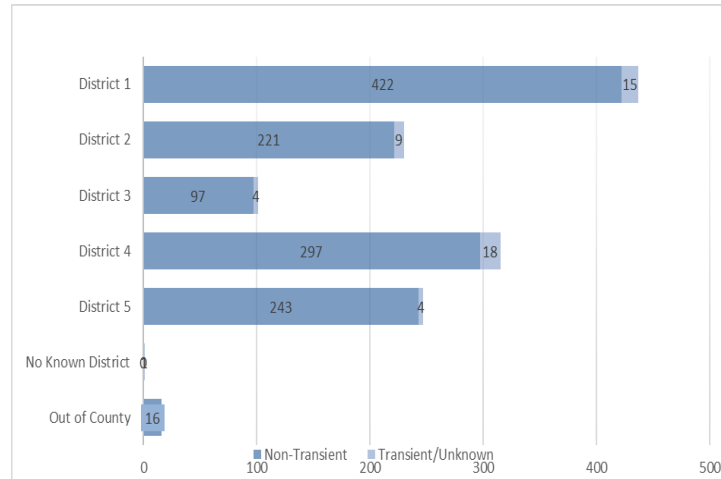

Individuals Under Supervision: 1,610

***Registered Sex Offenders: 66**

City:

City	Non-Transient	Transient/Unknown	City	Non-Transient	Transient/Unknown
Alpine	2	-	National City	52	-
Bonita	3	-	Oceanside	63	3
Bonsall	1	-	Pala	3	-
Borrego Spgs.	-	-	Palomar Mnt.	-	-
Boulevard	-	-	Pauma Valley	5	-
Campo	7	-	Pine Valley	-	-
Cardiff	2	-	Potrero	1	-
Carlsbad	6	-	Poway	5	-
Chula Vista	68	2	Ramona	6	-
Coronado	1	-	Ranchita	1	-
Del Mar	1	-	Rnch. Santa Fe	-	-
Descanso	1	-	San Diego	610	33
Dulzura	-	-	San Luis Rey	-	-
El Cajon	70	6	San Marcos	13	-
Encinitas	3	-	San Ysidro	13	-
Escondido	67	3	Santa Ysabel	-	-
Fallbrook	18	-	Santee	18	1
Guatay	-	-	Solana Beach	-	-
Imperial Beach	12	-	Spring Valley	48	1
Jacumba	-	-	Tecate	-	-
Jamul	1	-	Valley Center	10	-
Julian	2	-	Vista	109	1
La Jolla	2	-	Warner Spgs.	1	-
La Mesa	20	-	Out of County	75	-
Lakeside	16	-	No Known City	-	205
Lemon Grove	23	-	Total	1355	255

County Supervisorial District:

■ Non-Transient Total: 1355
■ Transient/Unknown Total: 255

	District 1	District 2	District 3	District 4	District 5	Out of County	No Known District
Non-Transient	422	221	97	297	243	75	-
Transient/Unknown	15	9	4	18	4	-	205
	31%	16%	7%	22%	18%	6%	0%
	6%	3%	2%	7%	2%	0%	80%

Committing Offense:

Arson	11	Drugs	254	Robbery	1
Assault	315	DUI	63	Weapons	229
Auto Theft	117	Sex Crimes**	44	Other	338
Burglary	78	Theft	162	Total	1610

Committing Offense Type

*Low/Medium-Risk per Static 99/SARATSO; subset of overall population
** Not all sex crimes are committed by registered sex offenders