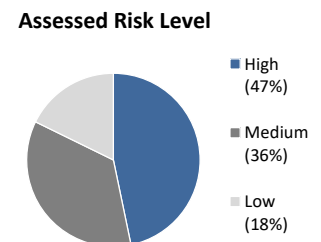

Committing Offense:

Arson	11	Drugs	254	Robbery	1
Assault	315	DUI	63	Weapons	229
Auto Theft	117	Sex Crimes**	44	Other	338
Burglary	78	Theft	162	Total	1610