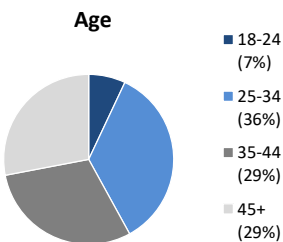

Committing Offense:

Arson	11	Drugs	254	Robbery	1
Assault	315	DUI	63	Weapons	229
Auto Theft	117	Sex Crimes**	44	Other	338
Burglary	78	Theft	162	Total	1610