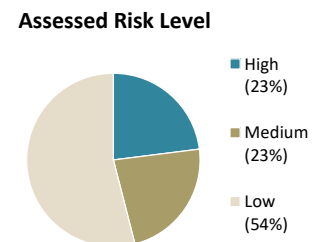

Mandatory Supervision Fact Sheet

Public Safety Realignment (AB109) established a population of Mandatory Supervision (MS) offenders. MS offenders receive a “split” sentence, meaning a portion of their time is completed in local custody, with the remaining balance spent in the community under probation supervision.

Individuals Under Supervision: 614

*Registered Sex Offenders: 4

City:

City	Non-Transient	Transient/Unknown	City	Non-Transient	Transient/Unknown
Alpine	2	-	National City	32	-
Bonita	-	-	Oceanside	25	-
Bonsall	2	-	Pala	-	-
Borrego Spgs.	-	-	Palomar Mnt.	-	-
Boulevard	-	-	Pauma Valley	-	-
Campo	-	-	Pine Valley	-	-
Cardiff	1	-	Poway	1	-
Carlsbad	3	-	Potrero	-	-
Chula Vista	49	-	Ramona	2	-
Coronado	-	-	Ranchita	-	-
Del Mar	-	-	Rnch. Santa Fe	-	-
Descanso	3	-	San Diego	270	-
Dulzura	-	-	San Luis Rey	-	-
El Cajon	48	-	San Marcos	6	-
Encinitas	2	-	San Ysidro	8	-
Escondido	25	-	Santa Ysabel	-	-
Fallbrook	5	-	Santee	16	-
Guatay	-	-	Solana Beach	-	-
Imperial Beach	7	-	Spring Valley	14	-
Jacumba	-	-	Tecate	-	-
Jamul	-	-	Valley Center	3	-
Julian	-	-	Vista	48	-
La Jolla	1	-	Warner Spgs.	-	-
La Mesa	4	-	Out of County	11	-
Lakeside	5	-	No Known City	-	1
Lemon Grove	20	-	Total	614	1

County Supervisorial District:

	District 1	District 2	District 3	District 4	District 5	Out of County	No Known District
Non-Transient	199	118	34	158	93	11	-
	32%	19%	6%	26%	15%	2%	0%
Transient/Unknown	-	-	-	-	-	-	1
	-	-	-	-	-	-	100%

Committing Offense:

Arson	-	Drugs	373	Manslaughter	-
Assault	6	DUI	11	Weapons	4
Auto Theft	53	Sex Crimes**	-	Other	56
Burglary	41	Theft	71	Total	614

Committing Offense Type

** Not all sex crimes are committed by registered sex offenders

For additional information please go to: <http://www.sdcounty.ca.gov/probation/ccp.html>