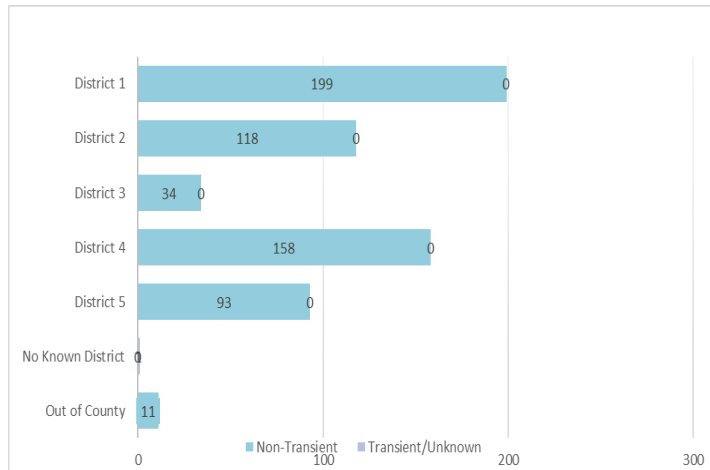

Mandatory Supervision Fact Sheet

Public Safety Realignment (AB109) established a population of Mandatory Supervision (MS) offenders. MS offenders receive a “split” sentence, meaning a portion of their time is completed in local custody, with the remaining balance spent in the community under probation supervision.

Individuals Under Supervision: 614

*Registered Sex Offenders: 4

City:

City	Non-Transient	Transient/Unknown	City	Non-Transient	Transient/Unknown
Alpine	2	-	National City	32	-
Bonita	-	-	Oceanside	25	-
Bonsall	2	-	Pala	-	-
Borrego Spgs.	-	-	Palomar Mnt.	-	-
Boulevard	-	-	Pauma Valley	-	-
Campo	-	-	Pine Valley	-	-
Cardiff	1	-	Poway	1	-
Carlsbad	3	-	Potrero	-	-
Chula Vista	49	-	Ramona	2	-
Coronado	-	-	Ranchita	-	-
Del Mar	-	-	Rnch. Santa Fe	-	-
Descanso	3	-	San Diego	270	-
Dulzura	-	-	San Luis Rey	-	-
El Cajon	48	-	San Marcos	6	-
Encinitas	2	-	San Ysidro	8	-
Escondido	25	-	Santa Ysabel	-	-
Fallbrook	5	-	Santee	16	-
Guatay	-	-	Solana Beach	-	-
Imperial Beach	7	-	Spring Valley	14	-
Jacumba	-	-	Tecate	-	-
Jamul	-	-	Valley Center	3	-
Julian	-	-	Vista	48	-
La Jolla	1	-	Warner Spgs.	-	-
La Mesa	4	-	Out of County	11	-
Lakeside	5	-	No Known City	-	1
Lemon Grove	20	-	Total	614	1

County Supervisorial District:

	District 1	District 2	District 3	District 4	District 5	Out of County	No Known District
Non-Transient	199	118	34	158	93	11	-
	32%	19%	6%	26%	15%	2%	0%
Transient/Unknown	-	-	-	-	-	-	1
	-	-	-	-	-	-	100%