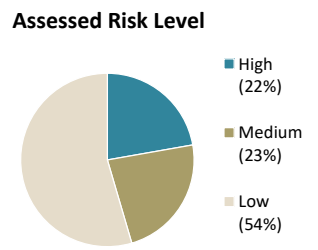

Committing Offense:

Arson	-	Drugs	367	Manslaughter	-
Assault	6	DUI	8	Weapons	4
Auto Theft	46	Sex Crimes**	-	Other	50
Burglary	36	Theft	70	Total	587