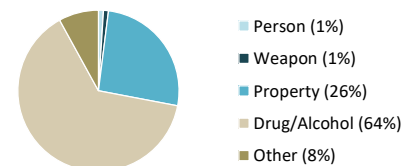

**Individuals Under Supervision: 587**

**\*Registered Sex Offenders: 4**

**City:**

City	Non-Transient	Transient/Unknown	City	Non-Transient	Transient/Unknown
Alpine	2	-	National City	31	-
Bonita	-	-	Oceanside	21	-
Bonsall	2	-	Pala	-	-
Borrego Spgs.	-	-	Palomar Mnt.	-	-
Boulevard	-	-	Pauma Valley	-	-
Campo	1	-	Pine Valley	-	-
Cardiff	1	-	Poway	1	-
Carlsbad	2	-	Potrero	-	-
Chula Vista	50	-	Ramona	3	-
Coronado	-	-	Ranchita	-	-
Del Mar	-	-	Rnch. Santa Fe	-	-
Descanso	3	-	San Diego	271	-
Dulzura	-	-	San Luis Rey	-	-
El Cajon	48	-	San Marcos	7	-
Encinitas	2	-	San Ysidro	6	-
Escondido	20	-	Santa Ysabel	-	-
Fallbrook	3	-	Santee	5	-
Guatay	-	-	Solana Beach	-	-
Imperial Beach	7	-	Spring Valley	14	-
Jacumba	-	-	Tecate	-	-
Jamul	-	-	Valley Center	3	-
Julian	-	-	Vista	47	-
La Jolla	1	-	Warner Spgs.	-	-
La Mesa	5	-	Out of County	10	-
Lakeside	5	-	No Known City	-	1
Lemon Grove	15	-	<b>Total</b>	<b>586</b>	<b>1</b>

**Committing Offense:**

Arson	-	Drugs	367	Manslaughter	-
Assault	6	DUI	8	Weapons	4
Auto Theft	46	Sex Crimes**	-	Other	50
Burglary	36	Theft	70	<b>Total</b>	<b>587</b>

**Committing Offense Type**

\*\* Not all sex crimes are committed by registered sex offenders