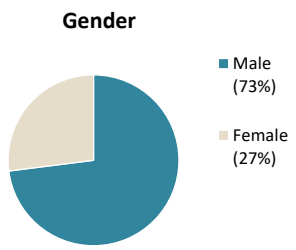

Committing Offense:

Arson	-	Drugs	367	Manslaughter	-
Assault	6	DUI	8	Weapons	4
Auto Theft	46	Sex Crimes**	-	Other	50
Burglary	36	Theft	70	Total	587