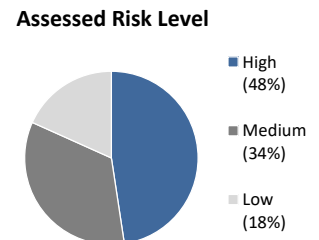

Committing Offense:

Arson	12	Drugs	260	Robbery	2
Assault	328	DUI	70	Weapons	240
Auto Theft	120	Sex Crimes**	46	Other	349
Burglary	74	Theft	171	Total	1672