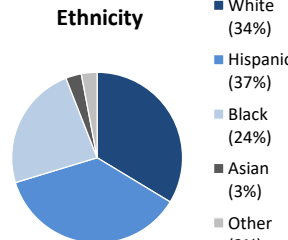

Committing Offense:

Arson	12	Drugs	260	Robbery	2
Assault	328	DUI	70	Weapons	240
Auto Theft	120	Sex Crimes**	46	Other	349
Burglary	74	Theft	171	Total	1672