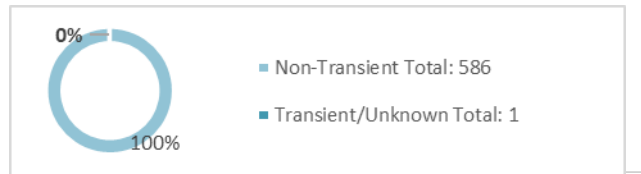

Mandatory Supervision Fact Sheet

Public Safety Realignment (AB109) established a population of Mandatory Supervision (MS) offenders. MS offenders receive a "split" sentence, meaning a portion of their time is completed in local custody, with the remaining balance spent in the community under probation supervision.

Individuals Under Supervision: 587

*Registered Sex Offenders: 4

City:

City	Non-Transient	Transient/Unknown	City	Non-Transient	Transient/Unknown
Alpine	2	-	National City	31	-
Bonita	-	-	Oceanside	21	-
Bonsall	2	-	Pala	-	-
Borrego Spgs.	-	-	Palomar Mnt.	-	-
Boulevard	-	-	Pauma Valley	-	-
Campo	1	-	Pine Valley	-	-
Cardiff	1	-	Poway	1	-
Carlsbad	2	-	Potrero	-	-
Chula Vista	50	-	Ramona	3	-
Coronado	-	-	Ranchita	-	-
Del Mar	-	-	Rnch. Santa Fe	-	-
Descanso	3	-	San Diego	271	-
Dulzura	-	-	San Luis Rey	-	-
El Cajon	48	-	San Marcos	7	-
Encinitas	2	-	San Ysidro	6	-
Escondido	20	-	Santa Ysabel	-	-
Fallbrook	3	-	Santee	5	-
Guatay	-	-	Solana Beach	-	-
Imperial Beach	7	-	Spring Valley	14	-
Jacumba	-	-	Tecate	-	-
Jamul	-	-	Valley Center	3	-
Julian	-	-	Vista	47	-
La Jolla	1	-	Warner Spgs.	-	-
La Mesa	5	-	Out of County	10	-
Lakeside	5	-	No Known City	-	1
Lemon Grove	15	-	Total	586	1

County Supervisorial District:

	District 1	District 2	District 3	District 4	District 5	Out of County	No Known District
Non-Transient	190 32%	105 18%	28 5%	165 28%	88 15%	10 2%	- 0%
Transient/Unknown	-	-	-	-	-	-	1 100%