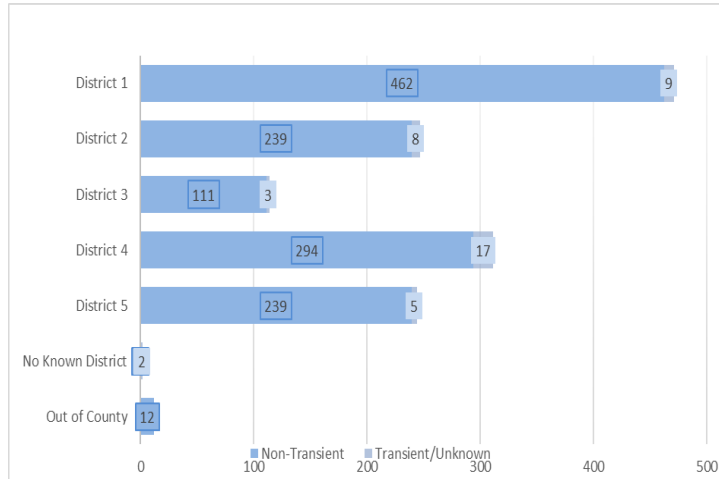

**Individuals Under Supervision: 1,672**

**\*Registered Sex Offenders: 63**

**City:**

City	Non-Transient	Transient/Unknown	City	Non-Transient	Transient/Unknown
Alpine	3	-	National City	55	-
Bonita	4	-	Oceanside	68	2
Bonsall	1	-	Pala	3	-
Borrego Spgs.	-	-	Palomar Mnt.	-	-
Boulevard	-	-	Pauma Valley	5	-
Campo	5	-	Pine Valley	-	-
Cardiff	1	-	Potrero	1	-
Carlsbad	7	-	Poway	4	-
Chula Vista	61	-	Ramona	7	-
Coronado	2	-	Ranchita	-	-
Del Mar	-	-	Rnch. Santa Fe	-	-
Descanso	1	-	San Diego	667	28
Dulzura	-	-	San Luis Rey	-	-
El Cajon	75	3	San Marcos	16	-
Encinitas	1	1	San Ysidro	7	-
Escondido	70	1	Santa Ysabel	-	-
Fallbrook	15	-	Santee	20	2
Guatay	-	-	Solana Beach	-	-
Imperial Beach	14	-	Spring Valley	49	1
Jacumba	-	-	Tecate	-	-
Jamul	2	-	Valley Center	7	-
Julian	3	-	Vista	105	3
La Jolla	2	-	Warner Spgs.	2	-
La Mesa	22	-	Out of County	93	-
Lakeside	18	1	No Known City	-	192
Lemon Grove	27	-	<b>Total</b>	<b>1438</b>	<b>234</b>

**County Supervisorial District:**

	District 1	District 2	District 3	District 4	District 5	Out of County	No Known District
Non-Transient	462 (32%)	239 (17%)	111 (8%)	294 (20%)	239 (17%)	93 (6%)	- (0%)
Transient/Unknown	9 (4%)	8 (3%)	3 (1%)	17 (7%)	5 (2%)	- (0%)	192 (82%)

**Committing Offense:**

Arson	12	Drugs	260	Robbery	2
Assault	328	DUI	70	Weapons	240
Auto Theft	120	Sex Crimes**	46	Other	349
Burglary	74	Theft	171	<b>Total</b>	<b>1672</b>

**Committing Offense Type**

\*Low/Medium-Risk per Static 99/SARATSO; subset of overall population  
 \*\* Not all sex crimes are committed by registered sex offenders