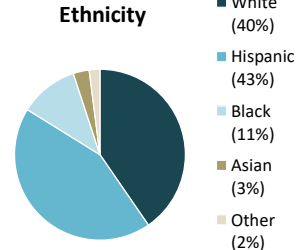

Committing Offense:

Arson	-	Drugs	367	Manslaughter	-
Assault	6	DUI	8	Weapons	4
Auto Theft	46	Sex Crimes**	-	Other	50
Burglary	36	Theft	70	Total	587