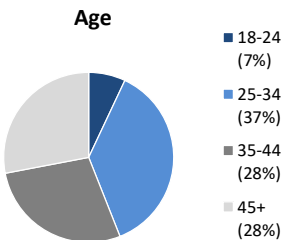

Committing Offense:

Arson	12	Drugs	260	Robbery	2
Assault	328	DUI	70	Weapons	240
Auto Theft	120	Sex Crimes**	46	Other	349
Burglary	74	Theft	171	Total	1672