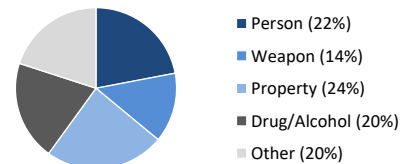

**Committing Offense:**

Arson	12	Drugs	260	Robbery	2
Assault	328	DUI	70	Weapons	240
Auto Theft	120	Sex Crimes**	46	Other	349
Burglary	74	Theft	171	<b>Total</b>	<b>1672</b>

**Committing Offense Type**

\*Low/Medium-Risk per Static 99/SARATSO; subset of overall population  
 \*\* Not all sex crimes are committed by registered sex offenders