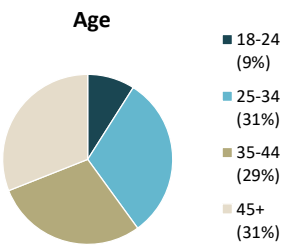

Committing Offense:

Arson	-	Drugs	367	Manslaughter	-
Assault	6	DUI	8	Weapons	4
Auto Theft	46	Sex Crimes**	-	Other	50
Burglary	36	Theft	70	Total	587