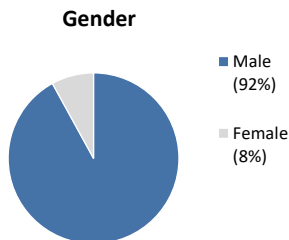

Committing Offense:

Arson	12	Drugs	260	Robbery	2
Assault	328	DUI	70	Weapons	240
Auto Theft	120	Sex Crimes**	46	Other	349
Burglary	74	Theft	171	Total	1672