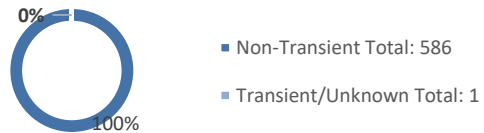

Post Release Community Supervision Fact Sheet

Public Safety Realignment (AB109) established a population of Post Release Community Supervision (PRCS) offenders. PRCS offenders are supervised by county probation departments upon their release from state prison. Prior to AB109, PRCS offenders were supervised by state parole.

Individuals Under Supervision: 1,672

*Registered Sex Offenders: 63

City:

City	Non-Transient	Transient/Unknown	City	Non-Transient	Transient/Unknown
Alpine	3	-	National City	55	-
Bonita	4	-	Oceanside	68	2
Bonsall	1	-	Pala	3	-
Borrego Spgs.	-	-	Palomar Mnt.	-	-
Boulevard	-	-	Pauma Valley	5	-
Campo	5	-	Pine Valley	-	-
Cardiff	1	-	Potrero	1	-
Carlsbad	7	-	Poway	4	-
Chula Vista	61	-	Ramona	7	-
Coronado	2	-	Ranchita	-	-
Del Mar	-	-	Rnch. Santa Fe	-	-
Descanso	1	-	San Diego	667	28
Dulzura	-	-	San Luis Rey	-	-
El Cajon	75	3	San Marcos	16	-
Encinitas	1	1	San Ysidro	7	-
Escondido	70	1	Santa Ysabel	-	-
Fallbrook	15	-	Santee	20	2
Guatay	-	-	Solana Beach	-	-
Imperial Beach	14	-	Spring Valley	49	1
Jacumba	-	-	Tecate	-	-
Jamul	2	-	Valley Center	7	-
Julian	3	-	Vista	105	3
La Jolla	2	-	Warner Spgs.	2	-
La Mesa	22	-	Out of County	93	-
Lakeside	18	1	No Known City	-	192
Lemon Grove	27	-	Total	1438	234

County Supervisorial District:

	District 1	District 2	District 3	District 4	District 5	Out of County	No Known District
Non-Transient	462 (32%)	239 (17%)	111 (8%)	294 (20%)	239 (17%)	93 (6%)	- (0%)
Transient/Unknown	9 (4%)	8 (3%)	3 (1%)	17 (7%)	5 (2%)	- (0%)	192 (82%)