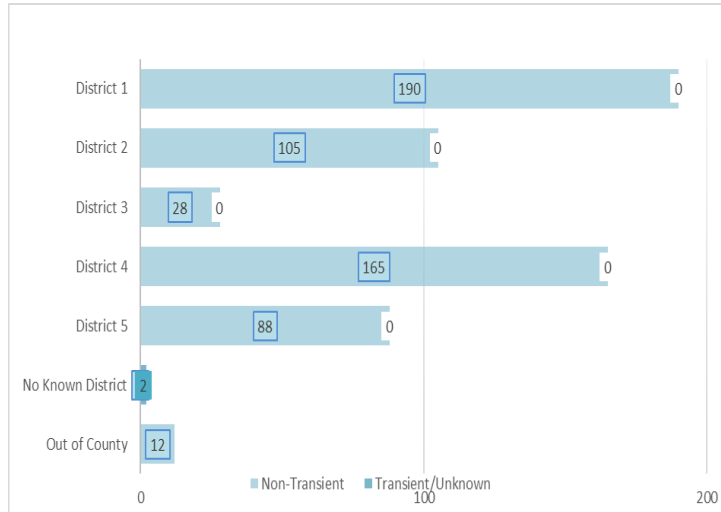

**Individuals Under Supervision: 587**

**\*Registered Sex Offenders: 4**

**City:**

City	Non-Transient	Transient/Unknown	City	Non-Transient	Transient/Unknown
Alpine	2	-	National City	31	-
Bonita	-	-	Oceanside	21	-
Bonsall	2	-	Pala	-	-
Borrego Spgs.	-	-	Palomar Mnt.	-	-
Boulevard	-	-	Pauma Valley	-	-
Campo	1	-	Pine Valley	-	-
Cardiff	1	-	Poway	1	-
Carlsbad	2	-	Potrero	-	-
Chula Vista	50	-	Ramona	3	-
Coronado	-	-	Ranchita	-	-
Del Mar	-	-	Rnch. Santa Fe	-	-
Descanso	3	-	San Diego	271	-
Dulzura	-	-	San Luis Rey	-	-
El Cajon	48	-	San Marcos	7	-
Encinitas	2	-	San Ysidro	6	-
Escondido	20	-	Santa Ysabel	-	-
Fallbrook	3	-	Santee	5	-
Guatay	-	-	Solana Beach	-	-
Imperial Beach	7	-	Spring Valley	14	-
Jacumba	-	-	Tecate	-	-
Jamul	-	-	Valley Center	3	-
Julian	-	-	Vista	47	-
La Jolla	1	-	Warner Spgs.	-	-
La Mesa	5	-	Out of County	10	-
Lakeside	5	-	No Known City	-	1
Lemon Grove	15	-	<b>Total</b>	<b>586</b>	<b>1</b>

**County Supervisorial District:**

	District 1	District 2	District 3	District 4	District 5	Out of County	No Known District
Non-Transient	190 32%	105 18%	28 5%	165 28%	88 15%	10 2%	- 0%
Transient/Unknown	-	-	-	-	-	-	1 100%

**Committing Offense:**

Arson	-	Drugs	367	Manslaughter	-
Assault	6	DUI	8	Weapons	4
Auto Theft	46	Sex Crimes**	-	Other	50
Burglary	36	Theft	70	<b>Total</b>	<b>587</b>

**Committing Offense Type**

\*\* Not all sex crimes are committed by registered sex offenders