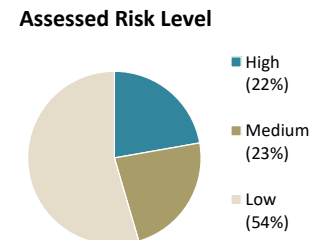

Mandatory Supervision Fact Sheet

Public Safety Realignment (AB109) established a population of Mandatory Supervision (MS) offenders. MS offenders receive a “split” sentence, meaning a portion of their time is completed in local custody, with the remaining balance spent in the community under probation supervision.

Individuals Under Supervision: 579

*Registered Sex Offenders: 4

City:

City	Non-Transient	Transient/Unknown	City	Non-Transient	Transient/Unknown
Alpine	2	-	National City	29	-
Bonita	-	-	Oceanside	16	-
Bonsall	2	-	Pala	-	-
Borrego Spgs.	-	-	Palomar Mnt.	-	-
Boulevard	-	-	Pauma Valley	-	-
Campo	1	-	Pine Valley	-	-
Cardiff	1	-	Poway	1	-
Carlsbad	3	-	Potrero	-	-
Chula Vista	44	-	Ramona	3	-
Coronado	-	-	Ranchita	-	-
Del Mar	-	-	Rnch. Santa Fe	-	-
Descanso	2	-	San Diego	275	-
Dulzura	-	-	San Luis Rey	-	-
El Cajon	42	-	San Marcos	7	-
Encinitas	2	-	San Ysidro	5	-
Escondido	23	-	Santa Ysabel	-	-
Fallbrook	3	-	Santee	5	-
Guatay	-	-	Solana Beach	-	-
Imperial Beach	7	-	Spring Valley	13	-
Jacumba	-	-	Tecate	-	-
Jamul	1	-	Valley Center	3	-
Julian	-	-	Vista	47	-
La Jolla	1	-	Warner Spgs.	-	-
La Mesa	6	-	Out of County	15	-
Lakeside	5	-	No Known City	-	1
Lemon Grove	16	-	Total	578	1

County Supervisorial District:

	District 1	District 2	District 3	District 4	District 5	Out of County	No Known District
Non-Transient	184	100	30	166	83	15	-
	32%	17%	5%	29%	14%	3%	0%
Transient/Unknown	-	-	-	-	-	-	1
	-	-	-	-	-	-	100%

Committing Offense:

Arson	-	Drugs	362	Manslaughter	-
Assault	7	DUI	7	Weapons	3
Auto Theft	43	Sex Crimes**	-	Other	49
Burglary	39	Theft	68	Total	579

Committing Offense Type

** Not all sex crimes are committed by registered sex offenders

For additional information please go to: <http://www.sdcounty.ca.gov/probation/ccp.html>