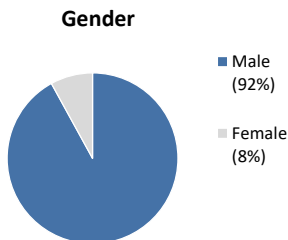

Post Release Community Supervision Fact Sheet

Public Safety Realignment (AB109) established a population of Post Release Community Supervision (PRCS) offenders. PRCS offenders are supervised by county probation departments upon their release from state prison. Prior to AB109, PRCS offenders were supervised by state parole.

Individuals Under Supervision: 1,639

*Registered Sex Offenders: 68

City:

City	Non-Transient	Transient/Unknown	City	Non-Transient	Transient/Unknown
Alpine	3	-	National City	45	-
Bonita	2	-	Oceanside	72	1
Bonsall	-	-	Pala	2	-
Borrego Spgs.	-	-	Palomar Mnt.	-	-
Boulevard	1	-	Pauma Valley	5	-
Campo	7	-	Pine Valley	-	-
Cardiff	2	-	Potrero	1	-
Carlsbad	7	-	Poway	1	-
Chula Vista	59	-	Ramona	6	-
Coronado	2	-	Ranchita	-	-
Del Mar	-	-	Rnch. Santa Fe	1	-
Descanso	1	-	San Diego	652	30
Dulzura	-	-	San Luis Rey	-	-
El Cajon	79	1	San Marcos	13	-
Encinitas	2	-	San Ysidro	6	1
Escondido	63	1	Santa Ysabel	-	-
Fallbrook	12	-	Santee	21	2
Guatay	-	-	Solana Beach	-	-
Imperial Beach	10	-	Spring Valley	51	1
Jacumba	-	-	Tecate	-	-
Jamul	1	-	Valley Center	6	-
Julian	3	-	Vista	100	3
La Jolla	1	-	Warner Spgs.	1	-
La Mesa	24	1	Out of County	107	-
Lakeside	20	-	No Known City	-	190
Lemon Grove	33	-	Total	1408	231

County Supervisorial District:

	District 1	District 2	District 3	District 4	District 5	Out of County	No Known District
Non-Transient	417	252	115	288	229	107	-
Transient/Unknown	10	5	1	21	4	-	190
	30%	18%	8%	20%	16%	8%	0%
	4%	2%	1%	9%	2%	0%	82%

Committing Offense:

Arson	11	Drugs	258	Robbery	2
Assault	324	DUI	65	Weapons	230
Auto Theft	120	Sex Crimes**	49	Other	348
Burglary	68	Theft	164	Total	1636

Committing Offense Type

*Low/Medium-Risk per Static 99/SARATSO; subset of overall population
** Not all sex crimes are committed by registered sex offenders