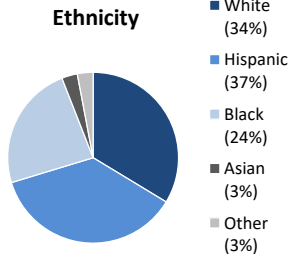

Post Release Community Supervision Fact Sheet

Public Safety Realignment (AB109) established a population of Post Release Community Supervision (PRCS) offenders. PRCS offenders are supervised by county probation departments upon their release from state prison. Prior to AB109, PRCS offenders were supervised by state parole.

Individuals Under Supervision: 1,639

*Registered Sex Offenders: 68

City:

City	Non-Transient	Transient/Unknown	City	Non-Transient	Transient/Unknown
Alpine	3	-	National City	45	-
Bonita	2	-	Oceanside	72	1
Bonsall	-	-	Pala	2	-
Borrego Spgs.	-	-	Palomar Mnt.	-	-
Boulevard	1	-	Pauma Valley	5	-
Campo	7	-	Pine Valley	-	-
Cardiff	2	-	Potrero	1	-
Carlsbad	7	-	Poway	1	-
Chula Vista	59	-	Ramona	6	-
Coronado	2	-	Ranchita	-	-
Del Mar	-	-	Rnch. Santa Fe	1	-
Descanso	1	-	San Diego	652	30
Dulzura	-	-	San Luis Rey	-	-
El Cajon	79	1	San Marcos	13	-
Encinitas	2	-	San Ysidro	6	1
Escondido	63	1	Santa Ysabel	-	-
Fallbrook	12	-	Santee	21	2
Guatay	-	-	Solana Beach	-	-
Imperial Beach	10	-	Spring Valley	51	1
Jacumba	-	-	Tecate	-	-
Jamul	1	-	Valley Center	6	-
Julian	3	-	Vista	100	3
La Jolla	1	-	Warner Spgs.	1	-
La Mesa	24	1	Out of County	107	-
Lakeside	20	-	No Known City	-	190
Lemon Grove	33	-	Total	1408	231

County Supervisorial District:

	District 1	District 2	District 3	District 4	District 5	Out of County	No Known District
Non-Transient	417	252	115	288	229	107	-
Transient/Unknown	10	5	1	21	4	-	190
	30%	18%	8%	20%	16%	8%	0%
	4%	2%	1%	9%	2%	0%	82%

Committing Offense:

Arson	11	Drugs	258	Robbery	2
Assault	324	DUI	65	Weapons	230
Auto Theft	120	Sex Crimes**	49	Other	348
Burglary	68	Theft	164	Total	1636

Committing Offense Type

*Low/Medium-Risk per Static 99/SARATSO; subset of overall population
** Not all sex crimes are committed by registered sex offenders