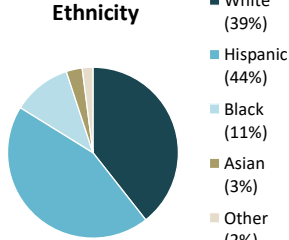

Mandatory Supervision Fact Sheet

Public Safety Realignment (AB109) established a population of Mandatory Supervision (MS) offenders. MS offenders receive a “split” sentence, meaning a portion of their time is completed in local custody, with the remaining balance spent in the community under probation supervision.

Individuals Under Supervision: 579

*Registered Sex Offenders: 4

City:

City	Non-Transient	Transient/Unknown	City	Non-Transient	Transient/Unknown
Alpine	2	-	National City	29	-
Bonita	-	-	Oceanside	16	-
Bonsall	2	-	Pala	-	-
Borrego Spgs.	-	-	Palomar Mnt.	-	-
Boulevard	-	-	Pauma Valley	-	-
Campo	1	-	Pine Valley	-	-
Cardiff	1	-	Poway	1	-
Carlsbad	3	-	Potrero	-	-
Chula Vista	44	-	Ramona	3	-
Coronado	-	-	Ranchita	-	-
Del Mar	-	-	Rnch. Santa Fe	-	-
Descanso	2	-	San Diego	275	-
Dulzura	-	-	San Luis Rey	-	-
El Cajon	42	-	San Marcos	7	-
Encinitas	2	-	San Ysidro	5	-
Escondido	23	-	Santa Ysabel	-	-
Fallbrook	3	-	Santee	5	-
Guatay	-	-	Solana Beach	-	-
Imperial Beach	7	-	Spring Valley	13	-
Jacumba	-	-	Tecate	-	-
Jamul	1	-	Valley Center	3	-
Julian	-	-	Vista	47	-
La Jolla	1	-	Warner Spgs.	-	-
La Mesa	6	-	Out of County	15	-
Lakeside	5	-	No Known City	-	1
Lemon Grove	16	-	Total	578	1

County Supervisorial District:

	District 1	District 2	District 3	District 4	District 5	Out of County	No Known District
Non-Transient	184	100	30	166	83	15	-
	32%	17%	5%	29%	14%	3%	0%
Transient/Unknown	-	-	-	-	-	-	1
	-	-	-	-	-	-	100%

Committing Offense:

Arson	-	Drugs	362	Manslaughter	-
Assault	7	DUI	7	Weapons	3
Auto Theft	43	Sex Crimes**	-	Other	49
Burglary	39	Theft	68	Total	579

Committing Offense Type

** Not all sex crimes are committed by registered sex offenders

For additional information please go to: <http://www.sdcounty.ca.gov/probation/ccp.html>