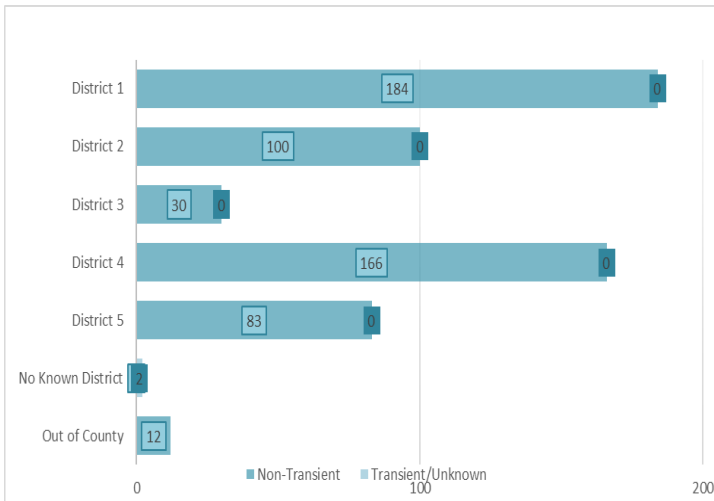

Mandatory Supervision Fact Sheet

Public Safety Realignment (AB109) established a population of Mandatory Supervision (MS) offenders. MS offenders receive a “split” sentence, meaning a portion of their time is completed in local custody, with the remaining balance spent in the community under probation supervision.

Individuals Under Supervision: 579

*Registered Sex Offenders: 4

City:

City	Non-Transient	Transient/Unknown	City	Non-Transient	Transient/Unknown
Alpine	2	-	National City	29	-
Bonita	-	-	Oceanside	16	-
Bonsall	2	-	Pala	-	-
Borrego Spgs.	-	-	Palomar Mnt.	-	-
Boulevard	-	-	Pauma Valley	-	-
Campo	1	-	Pine Valley	-	-
Cardiff	1	-	Poway	1	-
Carlsbad	3	-	Potrero	-	-
Chula Vista	44	-	Ramona	3	-
Coronado	-	-	Ranchita	-	-
Del Mar	-	-	Rnch. Santa Fe	-	-
Descanso	2	-	San Diego	275	-
Dulzura	-	-	San Luis Rey	-	-
El Cajon	42	-	San Marcos	7	-
Encinitas	2	-	San Ysidro	5	-
Escondido	23	-	Santa Ysabel	-	-
Fallbrook	3	-	Santee	5	-
Guatay	-	-	Solana Beach	-	-
Imperial Beach	7	-	Spring Valley	13	-
Jacumba	-	-	Tecate	-	-
Jamul	1	-	Valley Center	3	-
Julian	-	-	Vista	47	-
La Jolla	1	-	Warner Spgs.	-	-
La Mesa	6	-	Out of County	15	-
Lakeside	5	-	No Known City	-	1
Lemon Grove	16	-	Total	578	1

County Supervisorial District:

	District 1	District 2	District 3	District 4	District 5	Out of County	No Known District
Non-Transient	184	100	30	166	83	15	-
	32%	17%	5%	29%	14%	3%	0%
Transient/Unknown	-	-	-	-	-	-	1
	-	-	-	-	-	-	100%