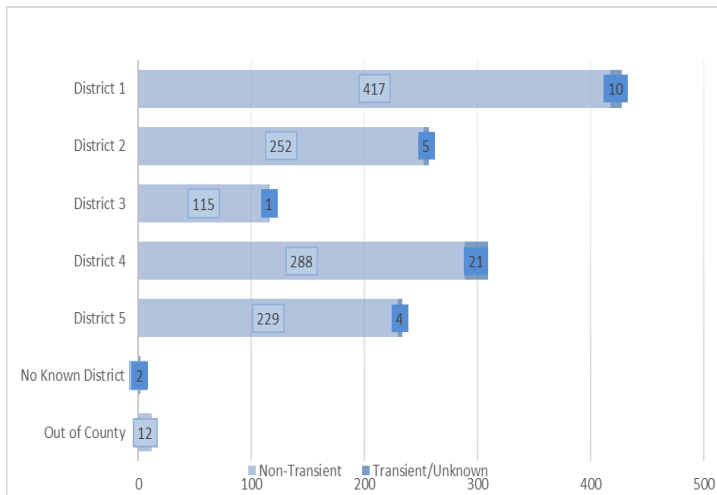

# Post Release Community Supervision Fact Sheet

Public Safety Realignment (AB109) established a population of Post Release Community Supervision (PRCS) offenders. PRCS offenders are supervised by county probation departments upon their release from state prison. Prior to AB109, PRCS offenders were supervised by state parole.

**Individuals Under Supervision: 1,639**

**\*Registered Sex Offenders: 68**

City:

City	Non-Transient	Transient/Unknown	City	Non-Transient	Transient/Unknown
Alpine	3	-	National City	45	-
Bonita	2	-	Oceanside	72	1
Bonsall	-	-	Pala	2	-
Borrego Spgs.	-	-	Palomar Mnt.	-	-
Boulevard	1	-	Pauma Valley	5	-
Campo	7	-	Pine Valley	-	-
Cardiff	2	-	Potrero	1	-
Carlsbad	7	-	Poway	1	-
Chula Vista	59	-	Ramona	6	-
Coronado	2	-	Ranchita	-	-
Del Mar	-	-	Rnch. Santa Fe	1	-
Descanso	1	-	San Diego	652	30
Dulzura	-	-	San Luis Rey	-	-
El Cajon	79	1	San Marcos	13	-
Encinitas	2	-	San Ysidro	6	1
Escondido	63	1	Santa Ysabel	-	-
Fallbrook	12	-	Santee	21	2
Guatay	-	-	Solana Beach	-	-
Imperial Beach	10	-	Spring Valley	51	1
Jacumba	-	-	Tecate	-	-
Jamul	1	-	Valley Center	6	-
Julian	3	-	Vista	100	3
La Jolla	1	-	Warner Spgs.	1	-
La Mesa	24	1	Out of County	107	-
Lakeside	20	-	No Known City	-	190
Lemon Grove	33	-	<b>Total</b>	<b>1408</b>	<b>231</b>

County Supervisorial District:

	District 1	District 2	District 3	District 4	District 5	Out of County	No Known District
Non-Transient	417	252	115	288	229	107	-
Transient/Unknown	10	5	1	21	4	-	190
	30%	18%	8%	20%	16%	8%	0%
	4%	2%	1%	9%	2%	0%	82%