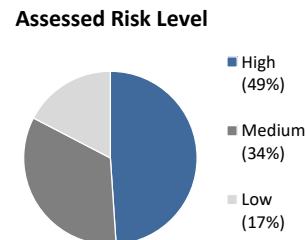

Post Release Community Supervision Fact Sheet

Public Safety Realignment (AB109) established a population of Post Release Community Supervision (PRCS) offenders. PRCS offenders are supervised by county probation departments upon their release from state prison. Prior to AB109, PRCS offenders were supervised by state parole.

Individuals Under Supervision: 1,639

*Registered Sex Offenders: 68

City:

City	Non-Transient	Transient/Unknown	City	Non-Transient	Transient/Unknown
Alpine	3	-	National City	45	-
Bonita	2	-	Oceanside	72	1
Bonsall	-	-	Pala	2	-
Borrego Spgs.	-	-	Palomar Mnt.	-	-
Boulevard	1	-	Pauma Valley	5	-
Campo	7	-	Pine Valley	-	-
Cardiff	2	-	Potrero	1	-
Carlsbad	7	-	Poway	1	-
Chula Vista	59	-	Ramona	6	-
Coronado	2	-	Ranchita	-	-
Del Mar	-	-	Rnch. Santa Fe	1	-
Descanso	1	-	San Diego	652	30
Dulzura	-	-	San Luis Rey	-	-
El Cajon	79	1	San Marcos	13	-
Encinitas	2	-	San Ysidro	6	1
Escondido	63	1	Santa Ysabel	-	-
Fallbrook	12	-	Santee	21	2
Guatay	-	-	Solana Beach	-	-
Imperial Beach	10	-	Spring Valley	51	1
Jacumba	-	-	Tecate	-	-
Jamul	1	-	Valley Center	6	-
Julian	3	-	Vista	100	3
La Jolla	1	-	Warner Spgs.	1	-
La Mesa	24	1	Out of County	107	-
Lakeside	20	-	No Known City	-	190
Lemon Grove	33	-	Total	1408	231

County Supervisorial District:

	District 1	District 2	District 3	District 4	District 5	Out of County	No Known District
Non-Transient	417	252	115	288	229	107	-
Transient/Unknown	10	5	1	21	4	-	190
	30%	18%	8%	20%	16%	8%	0%
	4%	2%	1%	9%	2%	0%	82%

Committing Offense:

Arson	11	Drugs	258	Robbery	2
Assault	324	DUI	65	Weapons	230
Auto Theft	120	Sex Crimes**	49	Other	348
Burglary	68	Theft	164	Total	1636

Committing Offense Type

*Low/Medium-Risk per Static 99/SARATSO; subset of overall population
** Not all sex crimes are committed by registered sex offenders