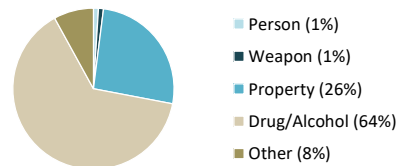

Committing Offense:

Arson	-	Drugs	362	Manslaughter	-
Assault	7	DUI	7	Weapons	3
Auto Theft	43	Sex Crimes**	-	Other	49
Burglary	39	Theft	68	<b>Total</b>	<b>579</b>

Committing Offense Type

\*\* Not all sex crimes are committed by registered sex offenders