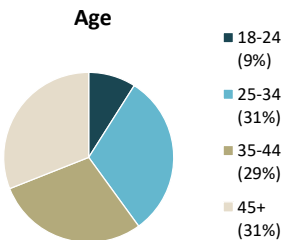

Mandatory Supervision Fact Sheet

Public Safety Realignment (AB109) established a population of Mandatory Supervision (MS) offenders. MS offenders receive a “split” sentence, meaning a portion of their time is completed in local custody, with the remaining balance spent in the community under probation supervision.

Individuals Under Supervision: 579

*Registered Sex Offenders: 4

City:

City	Non-Transient	Transient/Unknown	City	Non-Transient	Transient/Unknown
Alpine	2	-	National City	29	-
Bonita	-	-	Oceanside	16	-
Bonsall	2	-	Pala	-	-
Borrego Spgs.	-	-	Palomar Mnt.	-	-
Boulevard	-	-	Pauma Valley	-	-
Campo	1	-	Pine Valley	-	-
Cardiff	1	-	Poway	1	-
Carlsbad	3	-	Potrero	-	-
Chula Vista	44	-	Ramona	3	-
Coronado	-	-	Ranchita	-	-
Del Mar	-	-	Rnch. Santa Fe	-	-
Descanso	2	-	San Diego	275	-
Dulzura	-	-	San Luis Rey	-	-
El Cajon	42	-	San Marcos	7	-
Encinitas	2	-	San Ysidro	5	-
Escondido	23	-	Santa Ysabel	-	-
Fallbrook	3	-	Santee	5	-
Guatay	-	-	Solana Beach	-	-
Imperial Beach	7	-	Spring Valley	13	-
Jacumba	-	-	Tecate	-	-
Jamul	1	-	Valley Center	3	-
Julian	-	-	Vista	47	-
La Jolla	1	-	Warner Spgs.	-	-
La Mesa	6	-	Out of County	15	-
Lakeside	5	-	No Known City	-	1
Lemon Grove	16	-	Total	578	1

County Supervisorial District:

	District 1	District 2	District 3	District 4	District 5	Out of County	No Known District
Non-Transient	184	100	30	166	83	15	-
	32%	17%	5%	29%	14%	3%	0%
Transient/Unknown	-	-	-	-	-	-	1
	-	-	-	-	-	-	100%

Committing Offense:

Arson	-	Drugs	362	Manslaughter	-
Assault	7	DUI	7	Weapons	3
Auto Theft	43	Sex Crimes**	-	Other	49
Burglary	39	Theft	68	Total	579

Committing Offense Type

** Not all sex crimes are committed by registered sex offenders

For additional information please go to: <http://www.sdcounty.ca.gov/probation/ccp.html>