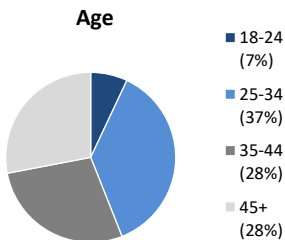

Post Release Community Supervision Fact Sheet

Public Safety Realignment (AB109) established a population of Post Release Community Supervision (PRCS) offenders. PRCS offenders are supervised by county probation departments upon their release from state prison. Prior to AB109, PRCS offenders were supervised by state parole.

Individuals Under Supervision: 1,639

*Registered Sex Offenders: 68

City:

City	Non-Transient	Transient/Unknown	City	Non-Transient	Transient/Unknown
Alpine	3	-	National City	45	-
Bonita	2	-	Oceanside	72	1
Bonsall	-	-	Pala	2	-
Borrego Spgs.	-	-	Palomar Mnt.	-	-
Boulevard	1	-	Pauma Valley	5	-
Campo	7	-	Pine Valley	-	-
Cardiff	2	-	Potrero	1	-
Carlsbad	7	-	Poway	1	-
Chula Vista	59	-	Ramona	6	-
Coronado	2	-	Ranchita	-	-
Del Mar	-	-	Rnch. Santa Fe	1	-
Descanso	1	-	San Diego	652	30
Dulzura	-	-	San Luis Rey	-	-
El Cajon	79	1	San Marcos	13	-
Encinitas	2	-	San Ysidro	6	1
Escondido	63	1	Santa Ysabel	-	-
Fallbrook	12	-	Santee	21	2
Guatay	-	-	Solana Beach	-	-
Imperial Beach	10	-	Spring Valley	51	1
Jacumba	-	-	Tecate	-	-
Jamul	1	-	Valley Center	6	-
Julian	3	-	Vista	100	3
La Jolla	1	-	Warner Spgs.	1	-
La Mesa	24	1	Out of County	107	-
Lakeside	20	-	No Known City	-	190
Lemon Grove	33	-	Total	1408	231

County Supervisorial District:

	District 1	District 2	District 3	District 4	District 5	Out of County	No Known District
Non-Transient	417	252	115	288	229	107	-
Transient/Unknown	10	5	1	21	4	-	190
	30%	18%	8%	20%	16%	8%	0%
	4%	2%	1%	9%	2%	0%	82%

Committing Offense:

Arson	11	Drugs	258	Robbery	2
Assault	324	DUI	65	Weapons	230
Auto Theft	120	Sex Crimes**	49	Other	348
Burglary	68	Theft	164	Total	1636

Committing Offense Type

*Low/Medium-Risk per Static 99/SARATSO; subset of overall population
** Not all sex crimes are committed by registered sex offenders