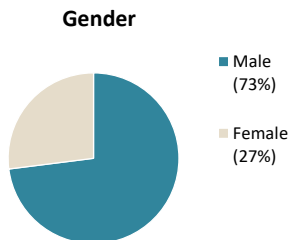

Mandatory Supervision Fact Sheet

Public Safety Realignment (AB109) established a population of Mandatory Supervision (MS) offenders. MS offenders receive a “split” sentence, meaning a portion of their time is completed in local custody, with the remaining balance spent in the community under probation supervision.

Individuals Under Supervision: 579

*Registered Sex Offenders: 4

City:

City	Non-Transient	Transient/Unknown	City	Non-Transient	Transient/Unknown
Alpine	2	-	National City	29	-
Bonita	-	-	Oceanside	16	-
Bonsall	2	-	Pala	-	-
Borrego Spgs.	-	-	Palomar Mnt.	-	-
Boulevard	-	-	Pauma Valley	-	-
Campo	1	-	Pine Valley	-	-
Cardiff	1	-	Poway	1	-
Carlsbad	3	-	Potrero	-	-
Chula Vista	44	-	Ramona	3	-
Coronado	-	-	Ranchita	-	-
Del Mar	-	-	Rnch. Santa Fe	-	-
Descanso	2	-	San Diego	275	-
Dulzura	-	-	San Luis Rey	-	-
El Cajon	42	-	San Marcos	7	-
Encinitas	2	-	San Ysidro	5	-
Escondido	23	-	Santa Ysabel	-	-
Fallbrook	3	-	Santee	5	-
Guatay	-	-	Solana Beach	-	-
Imperial Beach	7	-	Spring Valley	13	-
Jacumba	-	-	Tecate	-	-
Jamul	1	-	Valley Center	3	-
Julian	-	-	Vista	47	-
La Jolla	1	-	Warner Spgs.	-	-
La Mesa	6	-	Out of County	15	-
Lakeside	5	-	No Known City	-	1
Lemon Grove	16	-	Total	578	1

County Supervisorial District:

	District 1	District 2	District 3	District 4	District 5	Out of County	No Known District
Non-Transient	184	100	30	166	83	15	-
	32%	17%	5%	29%	14%	3%	0%
Transient/Unknown	-	-	-	-	-	-	1
	-	-	-	-	-	-	100%

Committing Offense:

Arson	-	Drugs	362	Manslaughter	-
Assault	7	DUI	7	Weapons	3
Auto Theft	43	Sex Crimes**	-	Other	49
Burglary	39	Theft	68	Total	579

Committing Offense Type

** Not all sex crimes are committed by registered sex offenders

For additional information please go to: <http://www.sdcounty.ca.gov/probation/ccp.html>