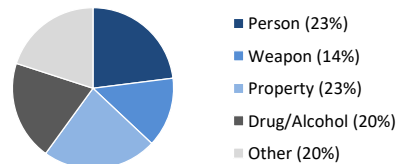

Committing Offense:

Arson	11	Drugs	258	Robbery	2
Assault	324	DUI	65	Weapons	230
Auto Theft	120	Sex Crimes**	49	Other	348
Burglary	68	Theft	164	<b>Total</b>	<b>1636</b>

Committing Offense Type

\*Low/Medium-Risk per Static 99/SARATSO; subset of overall population  
\*\* Not all sex crimes are committed by registered sex offenders