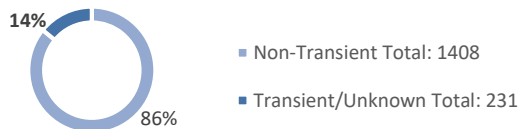

Post Release Community Supervision Fact Sheet

Public Safety Realignment (AB109) established a population of Post Release Community Supervision (PRCS) offenders. PRCS offenders are supervised by county probation departments upon their release from state prison. Prior to AB109, PRCS offenders were supervised by state parole.

Individuals Under Supervision: 1,639

*Registered Sex Offenders: 68

City:

City	Non-Transient	Transient/Unknown	City	Non-Transient	Transient/Unknown
Alpine	3	-	National City	45	-
Bonita	2	-	Oceanside	72	1
Bonsall	-	-	Pala	2	-
Borrego Spgs.	-	-	Palomar Mnt.	-	-
Boulevard	1	-	Pauma Valley	5	-
Campo	7	-	Pine Valley	-	-
Cardiff	2	-	Potrero	1	-
Carlsbad	7	-	Poway	1	-
Chula Vista	59	-	Ramona	6	-
Coronado	2	-	Ranchita	-	-
Del Mar	-	-	Rnch. Santa Fe	1	-
Descanso	1	-	San Diego	652	30
Dulzura	-	-	San Luis Rey	-	-
El Cajon	79	1	San Marcos	13	-
Encinitas	2	-	San Ysidro	6	1
Escondido	63	1	Santa Ysabel	-	-
Fallbrook	12	-	Santee	21	2
Guatay	-	-	Solana Beach	-	-
Imperial Beach	10	-	Spring Valley	51	1
Jacumba	-	-	Tecate	-	-
Jamul	1	-	Valley Center	6	-
Julian	3	-	Vista	100	3
La Jolla	1	-	Warner Spgs.	1	-
La Mesa	24	1	Out of County	107	-
Lakeside	20	-	No Known City	-	190
Lemon Grove	33	-	Total	1408	231

County Supervisorial District:

	District 1	District 2	District 3	District 4	District 5	Out of County	No Known District
Non-Transient	417	252	115	288	229	107	-
Transient/Unknown	10	5	1	21	4	-	190
	30%	18%	8%	20%	16%	8%	0%
	4%	2%	1%	9%	2%	0%	82%