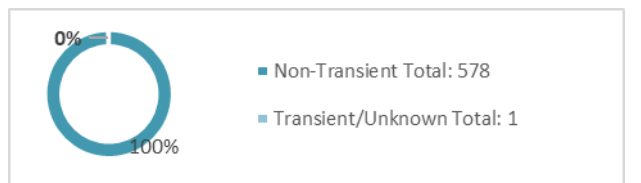

Mandatory Supervision Fact Sheet

Public Safety Realignment (AB109) established a population of Mandatory Supervision (MS) offenders. MS offenders receive a “split” sentence, meaning a portion of their time is completed in local custody, with the remaining balance spent in the community under probation supervision.

Individuals Under Supervision: 579

*Registered Sex Offenders: 4

City:

City	Non-Transient	Transient/Unknown	City	Non-Transient	Transient/Unknown
Alpine	2	-	National City	29	-
Bonita	-	-	Oceanside	16	-
Bonsall	2	-	Pala	-	-
Borrego Spgs.	-	-	Palomar Mnt.	-	-
Boulevard	-	-	Pauma Valley	-	-
Campo	1	-	Pine Valley	-	-
Cardiff	1	-	Poway	1	-
Carlsbad	3	-	Potrero	-	-
Chula Vista	44	-	Ramona	3	-
Coronado	-	-	Ranchita	-	-
Del Mar	-	-	Rnch. Santa Fe	-	-
Descanso	2	-	San Diego	275	-
Dulzura	-	-	San Luis Rey	-	-
El Cajon	42	-	San Marcos	7	-
Encinitas	2	-	San Ysidro	5	-
Escondido	23	-	Santa Ysabel	-	-
Fallbrook	3	-	Santee	5	-
Guatay	-	-	Solana Beach	-	-
Imperial Beach	7	-	Spring Valley	13	-
Jacumba	-	-	Tecate	-	-
Jamul	1	-	Valley Center	3	-
Julian	-	-	Vista	47	-
La Jolla	1	-	Warner Spgs.	-	-
La Mesa	6	-	Out of County	15	-
Lakeside	5	-	No Known City	-	1
Lemon Grove	16	-	Total	578	1

County Supervisorial District:

	District 1	District 2	District 3	District 4	District 5	Out of County	No Known District
Non-Transient	184	100	30	166	83	15	-
	32%	17%	5%	29%	14%	3%	0%
Transient/Unknown	-	-	-	-	-	-	1
	-	-	-	-	-	-	100%