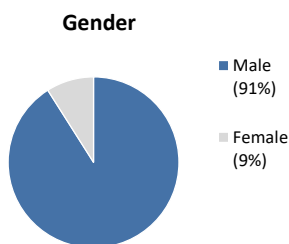

Committing Offense:

Arson	17	Drugs	237	Robbery	2
Assault	337	DUI	56	Weapons	238
Auto Theft	134	Sex Crimes**	53	Other	368
Burglary	69	Theft	177	Total	1688