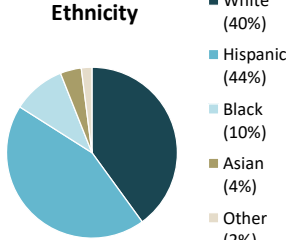

Committing Offense:

Arson	-	Drugs	366	Homicide	1
Assault	6	DUI	6	Weapons	3
Auto Theft	39	Sex Crimes**	-	Other	45
Burglary	38	Theft	67	Total	51