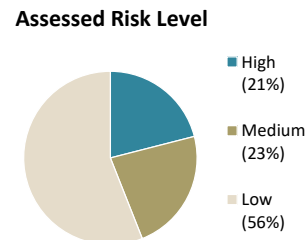

Committing Offense:

Arson	-	Drugs	366	Homicide	1
Assault	6	DUI	6	Weapons	3
Auto Theft	39	Sex Crimes**	-	Other	45
Burglary	38	Theft	67	Total	51