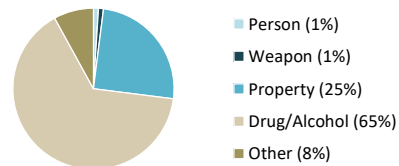

**Individuals Under Supervision: 571**

**\*Registered Sex Offenders: 0**

**City:**

City	Non-Transient	Transient/Unknown	City	Non-Transient	Transient/Unknown
Alpine	2	-	National City	33	-
Bonita	-	-	Oceanside	15	-
Bonsall	2	-	Pala	-	-
Borrego Spgs.	-	-	Palomar Mnt.	-	-
Boulevard	-	-	Pauma Valley	-	-
Campo	1	-	Pine Valley	-	-
Cardiff	1	-	Poway	-	-
Carlsbad	2	-	Potrero	-	-
Chula Vista	46	-	Ramona	2	-
Coronado	-	-	Ranchita	-	-
Del Mar	-	-	Rnch. Santa Fe	-	-
Descanso	2	-	San Diego	275	1
Dulzura	-	-	San Luis Rey	-	-
El Cajon	37	-	San Marcos	7	-
Encinitas	3	-	San Ysidro	5	-
Escondido	25	-	Santa Ysabel	-	-
Fallbrook	3	-	Santee	4	-
Guatay	-	-	Solana Beach	-	-
Imperial Beach	5	-	Spring Valley	16	-
Jacumba	-	-	Tecate	-	-
Jamul	1	-	Valley Center	3	-
Julian	-	-	Vista	43	-
La Jolla	-	-	Warner Spgs.	-	-
La Mesa	6	-	Out of County	10	-
Lakeside	4	-	No Known City	-	2
Lemon Grove	15	-	<b>Total</b>	<b>568</b>	<b>2</b>

**Committing Offense:**

Arson	-	Drugs	366	Homicide	1
Assault	6	DUI	6	Weapons	3
Auto Theft	39	Sex Crimes**	-	Other	45
Burglary	38	Theft	67	<b>Total</b>	<b>51</b>

**Committing Offense Type**

\*\* Not all sex crimes are committed by registered sex offenders