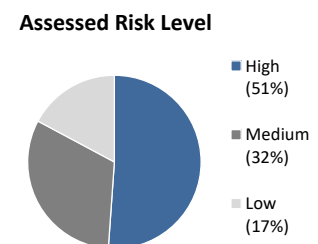

Committing Offense:

Arson	17	Drugs	237	Robbery	2
Assault	337	DUI	56	Weapons	238
Auto Theft	134	Sex Crimes**	53	Other	368
Burglary	69	Theft	177	Total	1688