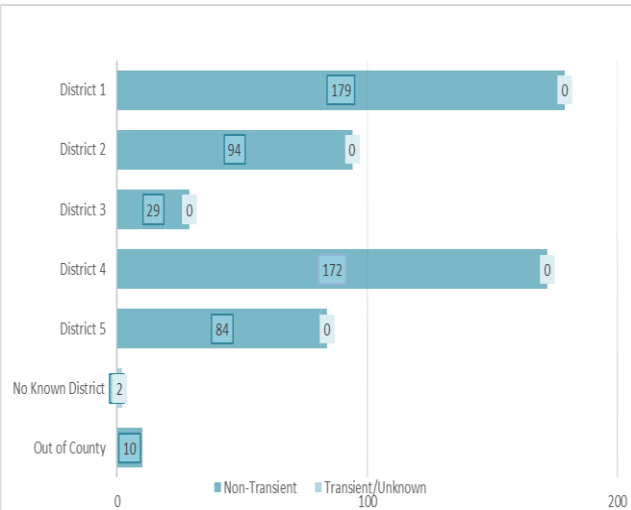

Mandatory Supervision Fact Sheet

Public Safety Realignment (AB109) established a population of Mandatory Supervision (MS) offenders. MS offenders receive a "split" sentence, meaning a portion of their time is completed in local custody, with the remaining balance spent in the community under probation supervision.

Individuals Under Supervision: 571

*Registered Sex Offenders: 0

City:

City	Non-Transient	Transient/Unknown	City	Non-Transient	Transient/Unknown
Alpine	2	-	National City	33	-
Bonita	-	-	Oceanside	15	-
Bonsall	2	-	Pala	-	-
Borrego Spgs.	-	-	Palomar Mnt.	-	-
Boulevard	-	-	Pauma Valley	-	-
Campo	1	-	Pine Valley	-	-
Cardiff	1	-	Poway	-	-
Carlsbad	2	-	Potrero	-	-
Chula Vista	46	-	Ramona	2	-
Coronado	-	-	Ranchita	-	-
Del Mar	-	-	Rnch. Santa Fe	-	-
Descanso	2	-	San Diego	275	1
Dulzura	-	-	San Luis Rey	-	-
El Cajon	37	-	San Marcos	7	-
Encinitas	3	-	San Ysidro	5	-
Escondido	25	-	Santa Ysabel	-	-
Fallbrook	3	-	Santee	4	-
Guatay	-	-	Solana Beach	-	-
Imperial Beach	5	-	Spring Valley	16	-
Jacumba	-	-	Tecate	-	-
Jamul	1	-	Valley Center	3	-
Julian	-	-	Vista	43	-
La Jolla	-	-	Warner Spgs.	-	-
La Mesa	6	-	Out of County	10	-
Lakeside	4	-	No Known City	-	2
Lemon Grove	15	-	Total	568	2

County Supervisorial District:

	District 1	District 2	District 3	District 4	District 5	Out of County	No Known District
Non-Transient	179	94	29	172	84	10	-
	32%	16%	5%	30%	15%	2%	0%
Transient/Unknown	-	-	-	-	-	-	2
	-	-	-	-	-	-	100%