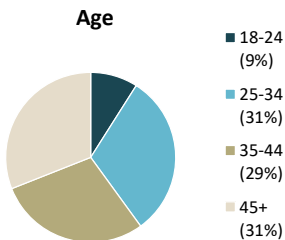

Committing Offense:

Arson	-	Drugs	366	Homicide	1
Assault	6	DUI	6	Weapons	3
Auto Theft	39	Sex Crimes**	-	Other	45
Burglary	38	Theft	67	Total	51