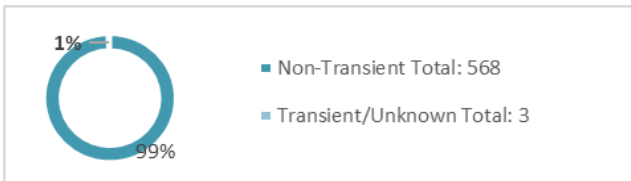

Mandatory Supervision Fact Sheet

Public Safety Realignment (AB109) established a population of Mandatory Supervision (MS) offenders. MS offenders receive a "split" sentence, meaning a portion of their time is completed in local custody, with the remaining balance spent in the community under probation supervision.

Individuals Under Supervision: 571

*Registered Sex Offenders: 0

City:

City	Non-Transient	Transient/Unknown	City	Non-Transient	Transient/Unknown
Alpine	2	-	National City	33	-
Bonita	-	-	Oceanside	15	-
Bonsall	2	-	Pala	-	-
Borrego Spgs.	-	-	Palomar Mnt.	-	-
Boulevard	-	-	Pauma Valley	-	-
Campo	1	-	Pine Valley	-	-
Cardiff	1	-	Poway	-	-
Carlsbad	2	-	Potrero	-	-
Chula Vista	46	-	Ramona	2	-
Coronado	-	-	Ranchita	-	-
Del Mar	-	-	Rnch. Santa Fe	-	-
Descanso	2	-	San Diego	275	1
Dulzura	-	-	San Luis Rey	-	-
El Cajon	37	-	San Marcos	7	-
Encinitas	3	-	San Ysidro	5	-
Escondido	25	-	Santa Ysabel	-	-
Fallbrook	3	-	Santee	4	-
Guatay	-	-	Solana Beach	-	-
Imperial Beach	5	-	Spring Valley	16	-
Jacumba	-	-	Tecate	-	-
Jamul	1	-	Valley Center	3	-
Julian	-	-	Vista	43	-
La Jolla	-	-	Warner Spgs.	-	-
La Mesa	6	-	Out of County	10	-
Lakeside	4	-	No Known City	-	2
Lemon Grove	15	-	Total	568	2

County Supervisorial District:

	District 1	District 2	District 3	District 4	District 5	Out of County	No Known District
Non-Transient	179	94	29	172	84	10	-
	32%	16%	5%	30%	15%	2%	0%
Transient/Unknown	-	-	-	-	-	-	2
	-	-	-	-	-	-	100%