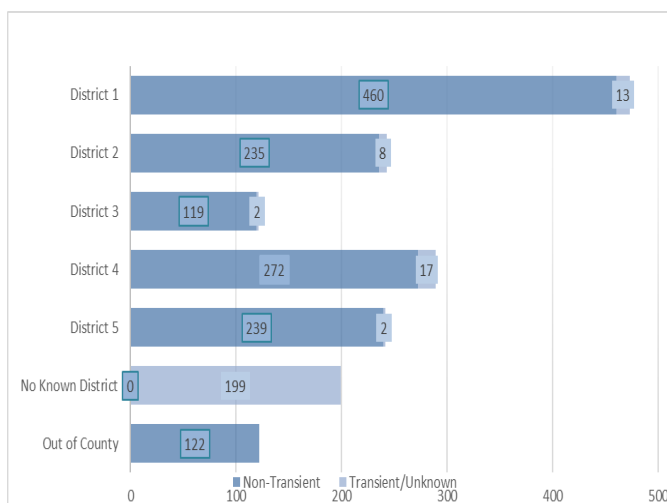

# Post Release Community Supervision Fact Sheet

Public Safety Realignment (AB109) established a population of Post Release Community Supervision (PRCS) offenders. PRCS offenders are supervised by county probation departments upon their release from state prison. Prior to AB109, PRCS offenders were supervised by state parole.

**Individuals Under Supervision: 1,688**

**\*Registered Sex Offenders: 61**

**City:**

City	Non-Transient	Transient/Unknown	City	Non-Transient	Transient/Unknown
Alpine	5	-	National City	45	-
Bonita	2	-	Oceanside	71	2
Bonsall	-	-	Pala	2	-
Borrego Spgs.	-	-	Palomar Mnt.	-	-
Boulevard	-	-	Pauma Valley	3	-
Campo	6	-	Pine Valley	1	-
Cardiff	1	-	Potrero	1	-
Carlsbad	11	-	Poway	2	-
Chula Vista	67	1	Ramona	10	-
Coronado	1	1	Ranchita	-	-
Del Mar	-	-	Rnch. Santa Fe	-	-
Descanso	1	-	San Diego	678	28
Dulzura	-	-	San Luis Rey	-	-
El Cajon	76	3	San Marcos	15	-
Encinitas	3	1	San Ysidro	7	-
Escondido	59	1	Santa Ysabel	-	-
Fallbrook	14	-	Santee	18	1
Guatay	-	-	Solana Beach	-	-
Imperial Beach	13	-	Spring Valley	46	2
Jacumba	-	-	Tecate	-	-
Jamul	1	-	Valley Center	8	-
Julian	2	-	Vista	99	-
La Jolla	1	-	Warner Spgs.	-	-
La Mesa	22	1	Out of County	122	-
Lakeside	17	-	No Known City	-	199
Lemon Grove	26	1	<b>Total</b>	<b>1448</b>	<b>241</b>

**County Supervisorial District:**

	District 1	District 2	District 3	District 4	District 5	Out of County	No Known District
Non-Transient	460 (32%)	235 (16%)	119 (8%)	272 (19%)	239 (17%)	122 (8%)	- (0%)
Transient/Unknown	13 (5%)	8 (3%)	2 (1%)	17 (7%)	2 (1%)	- (0%)	199 (83%)