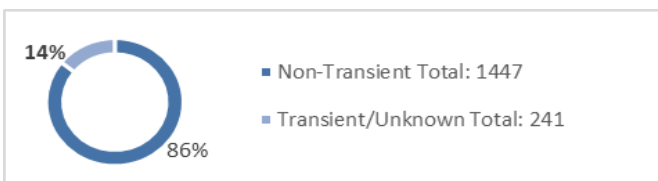

Post Release Community Supervision Fact Sheet

Public Safety Realignment (AB109) established a population of Post Release Community Supervision (PRCS) offenders. PRCS offenders are supervised by county probation departments upon their release from state prison. Prior to AB109, PRCS offenders were supervised by state parole.

Individuals Under Supervision: 1,688

*Registered Sex Offenders: 61

City:

City	Non-Transient	Transient/Unknown	City	Non-Transient	Transient/Unknown
Alpine	5	-	National City	45	-
Bonita	2	-	Oceanside	71	2
Bonsall	-	-	Pala	2	-
Borrego Spgs.	-	-	Palomar Mnt.	-	-
Boulevard	-	-	Pauma Valley	3	-
Campo	6	-	Pine Valley	1	-
Cardiff	1	-	Potrero	1	-
Carlsbad	11	-	Poway	2	-
Chula Vista	67	1	Ramona	10	-
Coronado	1	1	Ranchita	-	-
Del Mar	-	-	Rnch. Santa Fe	-	-
Descanso	1	-	San Diego	678	28
Dulzura	-	-	San Luis Rey	-	-
El Cajon	76	3	San Marcos	15	-
Encinitas	3	1	San Ysidro	7	-
Escondido	59	1	Santa Ysabel	-	-
Fallbrook	14	-	Santee	18	1
Guatay	-	-	Solana Beach	-	-
Imperial Beach	13	-	Spring Valley	46	2
Jacumba	-	-	Tecate	-	-
Jamul	1	-	Valley Center	8	-
Julian	2	-	Vista	99	-
La Jolla	1	-	Warner Spgs.	-	-
La Mesa	22	1	Out of County	122	-
Lakeside	17	-	No Known City	-	199
Lemon Grove	26	1	Total	1448	241

County Supervisorial District:

	District 1	District 2	District 3	District 4	District 5	Out of County	No Known District
Non-Transient	460 (32%)	235 (16%)	119 (8%)	272 (19%)	239 (17%)	122 (8%)	- (0%)
Transient/Unknown	13 (5%)	8 (3%)	2 (1%)	17 (7%)	2 (1%)	- (0%)	199 (83%)