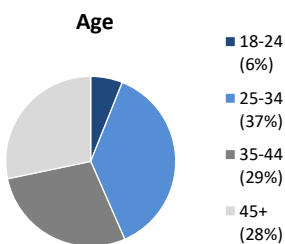

Committing Offense:

Arson	17	Drugs	237	Robbery	2
Assault	337	DUI	56	Weapons	238
Auto Theft	134	Sex Crimes**	53	Other	368
Burglary	69	Theft	177	Total	1688