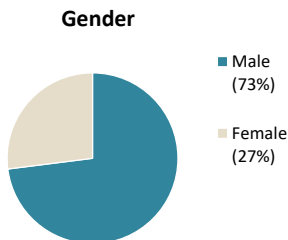

Committing Offense:

Arson	-	Drugs	366	Homicide	1
Assault	6	DUI	6	Weapons	3
Auto Theft	39	Sex Crimes**	-	Other	45
Burglary	38	Theft	67	Total	51