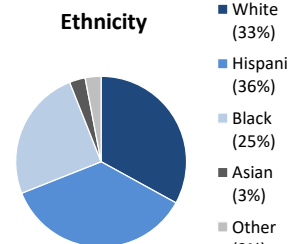

Committing Offense:

Arson	17	Drugs	237	Robbery	2
Assault	337	DUI	56	Weapons	238
Auto Theft	134	Sex Crimes**	53	Other	368
Burglary	69	Theft	177	Total	1688