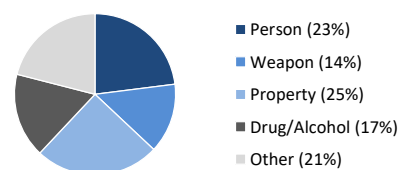

**Committing Offense:**

Arson	17	Drugs	237	Robbery	2
Assault	337	DUI	56	Weapons	238
Auto Theft	134	Sex Crimes**	53	Other	368
Burglary	69	Theft	177	<b>Total</b>	<b>1688</b>

**Committing Offense Type**

\*Low/Medium-Risk per Static 99/SARATSO; subset of overall population  
\*\* Not all sex crimes are committed by registered sex offenders