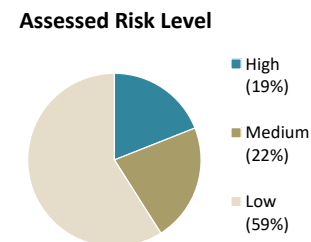

Mandatory Supervision Fact Sheet

Public Safety Realignment (AB109) established a population of Mandatory Supervision (MS) offenders. MS offenders receive a “split” sentence, meaning a portion of their time is completed in local custody, with the remaining balance spent in the community under probation supervision.

Individuals Under Supervision: 565

*Registered Sex Offenders: 0

City:

City	Non-Transient	Transient/Unknown	City	Non-Transient	Transient/Unknown
Alpine	1	-	National City	35	-
Bonita	-	-	Oceanside	14	-
Bonsall	2	-	Pala	-	-
Borrego Spgs.	-	-	Palomar Mnt.	-	-
Boulevard	-	-	Pauma Valley	-	-
Campo	1	-	Pine Valley	-	-
Cardiff	1	-	Poway	-	-
Carlsbad	2	-	Potrero	-	-
Chula Vista	48	-	Ramona	3	-
Coronado	-	-	Ranchita	-	-
Del Mar	-	-	Rnch. Santa Fe	-	-
Descanso	2	-	San Diego	274	-
Dulzura	-	-	San Luis Rey	-	-
El Cajon	34	-	San Marcos	7	-
Encinitas	3	-	San Ysidro	6	-
Escondido	27	-	Santa Ysabel	-	-
Fallbrook	1	-	Santee	3	-
Guatay	-	-	Solana Beach	-	-
Imperial Beach	5	-	Spring Valley	13	-
Jacumba	-	-	Tecate	-	-
Jamul	1	-	Valley Center	3	-
Julian	-	-	Vista	44	-
La Jolla	-	-	Warner Spgs.	-	-
La Mesa	6	-	Out of County	-	-
Lakeside	3	-	No Known City	-	2
Lemon Grove	12	-	Total	563	2

County Supervisorial District:

	District 1	District 2	District 3	District 4	District 5	Out of County	No Known District
Non-Transient	187	83	31	168	82	12	-
	33%	15%	6%	30%	15%	2%	0%
Transient/Unknown	-	-	-	-	-	-	2
	-	-	-	-	-	-	100%

Committing Offense:

Robbery	-	Drugs	368	Homicide	1
Assault	8	DUI	5	Weapons	2
Auto Theft	34	Sex Crimes**	-	Other	49
Burglary	34	Theft	64	Total	565

Committing Offense Type

** Not all sex crimes are committed by registered sex offenders

For additional information please go to: <http://www.sdcounty.ca.gov/probation/ccp.html>