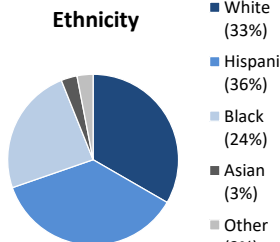

Post Release Community Supervision Fact Sheet

Public Safety Realignment (AB109) established a population of Post Release Community Supervision (PRCS) offenders. PRCS offenders are supervised by county probation departments upon their release from state prison. Prior to AB109, PRCS offenders were supervised by state parole.

Individuals Under Supervision: 1,625

*Registered Sex Offenders: 63

City:

City	Non-Transient	Transient/Unknown	City	Non-Transient	Transient/Unknown
Alpine	4	-	National City	44	1
Bonita	-	-	Oceanside	62	3
Bonsall	1	-	Pala	3	-
Borrego Spgs.	-	-	Palomar Mnt.	-	-
Boulevard	-	-	Pauma Valley	2	-
Campo	6	-	Pine Valley	-	-
Cardiff	2	-	Potrero	-	-
Carlsbad	6	-	Poway	3	-
Chula Vista	75	-	Ramona	10	-
Coronado	1	1	Ranchita	-	-
Del Mar	-	-	Rnch. Santa Fe	-	-
Descanso	1	-	San Diego	618	15
Dulzura	-	-	San Luis Rey	-	-
El Cajon	76	4	San Marcos	16	-
Encinitas	4	1	San Ysidro	6	1
Escondido	70	1	Santa Ysabel	-	-
Fallbrook	15	-	Santee	19	-
Guatay	-	-	Solana Beach	-	-
Imperial Beach	13	-	Spring Valley	47	2
Jacumba	-	-	Tecate	-	-
Jamul	3	-	Valley Center	9	-
Julian	2	-	Vista	93	1
La Jolla	-	-	Warner Spgs.	2	-
La Mesa	21	1	Out of County	132	-
Lakeside	18	-	No Known City	-	191
Lemon Grove	30	-	Total	1403	222

County Supervisorial District:

	District 1	District 2	District 3	District 4	District 5	Out of County	No Known District
Non-Transient	415 30%	243 17%	112 8%	271 19%	230 16%	132 10%	- 0%
Transient/Unknown	12 5%	7 3%	2 1%	6 3%	4 2%	- 0%	191 86%

Committing Offense:

Arson	14	Drugs	233	Robbery	1
Assault	336	DUI	63	Weapons	232
Auto Theft	122	Sex Crimes**	49	Other	343
Burglary	65	Theft	167	Total	1625

Committing Offense Type

*Low/Medium-Risk per Static 99/SARATSO; subset of overall population
** Not all sex crimes are committed by registered sex offenders