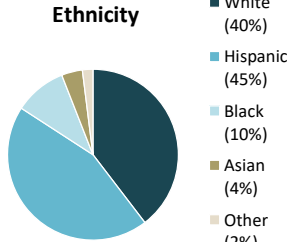

Mandatory Supervision Fact Sheet

Public Safety Realignment (AB109) established a population of Mandatory Supervision (MS) offenders. MS offenders receive a “split” sentence, meaning a portion of their time is completed in local custody, with the remaining balance spent in the community under probation supervision.

Individuals Under Supervision: 565

*Registered Sex Offenders: 0

City:

City	Non-Transient	Transient/Unknown	City	Non-Transient	Transient/Unknown
Alpine	1	-	National City	35	-
Bonita	-	-	Oceanside	14	-
Bonsall	2	-	Pala	-	-
Borrego Spgs.	-	-	Palomar Mnt.	-	-
Boulevard	-	-	Pauma Valley	-	-
Campo	1	-	Pine Valley	-	-
Cardiff	1	-	Poway	-	-
Carlsbad	2	-	Potrero	-	-
Chula Vista	48	-	Ramona	3	-
Coronado	-	-	Ranchita	-	-
Del Mar	-	-	Rnch. Santa Fe	-	-
Descanso	2	-	San Diego	274	-
Dulzura	-	-	San Luis Rey	-	-
El Cajon	34	-	San Marcos	7	-
Encinitas	3	-	San Ysidro	6	-
Escondido	27	-	Santa Ysabel	-	-
Fallbrook	1	-	Santee	3	-
Guatay	-	-	Solana Beach	-	-
Imperial Beach	5	-	Spring Valley	13	-
Jacumba	-	-	Tecate	-	-
Jamul	1	-	Valley Center	3	-
Julian	-	-	Vista	44	-
La Jolla	-	-	Warner Spgs.	-	-
La Mesa	6	-	Out of County	-	-
Lakeside	3	-	No Known City	-	2
Lemon Grove	12	-	Total	563	2

County Supervisorial District:

	District 1	District 2	District 3	District 4	District 5	Out of County	No Known District
Non-Transient	187	83	31	168	82	12	-
	33%	15%	6%	30%	15%	2%	0%
Transient/Unknown	-	-	-	-	-	-	2
	-	-	-	-	-	-	100%

Committing Offense:

Robbery	-	Drugs	368	Homicide	1
Assault	8	DUI	5	Weapons	2
Auto Theft	34	Sex Crimes**	-	Other	49
Burglary	34	Theft	64	Total	565

Committing Offense Type

** Not all sex crimes are committed by registered sex offenders

For additional information please go to: <http://www.sdcounty.ca.gov/probation/ccp.html>