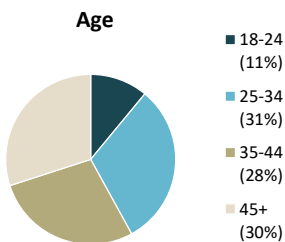

Mandatory Supervision Fact Sheet

Public Safety Realignment (AB109) established a population of Mandatory Supervision (MS) offenders. MS offenders receive a “split” sentence, meaning a portion of their time is completed in local custody, with the remaining balance spent in the community under probation supervision.

Individuals Under Supervision: 565

*Registered Sex Offenders: 0

City:

City	Non-Transient	Transient/Unknown	City	Non-Transient	Transient/Unknown
Alpine	1	-	National City	35	-
Bonita	-	-	Oceanside	14	-
Bonsall	2	-	Pala	-	-
Borrego Spgs.	-	-	Palomar Mnt.	-	-
Boulevard	-	-	Pauma Valley	-	-
Campo	1	-	Pine Valley	-	-
Cardiff	1	-	Poway	-	-
Carlsbad	2	-	Potrero	-	-
Chula Vista	48	-	Ramona	3	-
Coronado	-	-	Ranchita	-	-
Del Mar	-	-	Rnch. Santa Fe	-	-
Descanso	2	-	San Diego	274	-
Dulzura	-	-	San Luis Rey	-	-
El Cajon	34	-	San Marcos	7	-
Encinitas	3	-	San Ysidro	6	-
Escondido	27	-	Santa Ysabel	-	-
Fallbrook	1	-	Santee	3	-
Guatay	-	-	Solana Beach	-	-
Imperial Beach	5	-	Spring Valley	13	-
Jacumba	-	-	Tecate	-	-
Jamul	1	-	Valley Center	3	-
Julian	-	-	Vista	44	-
La Jolla	-	-	Warner Spgs.	-	-
La Mesa	6	-	Out of County	-	-
Lakeside	3	-	No Known City	-	2
Lemon Grove	12	-	Total	563	2

County Supervisorial District:

	District 1	District 2	District 3	District 4	District 5	Out of County	No Known District
Non-Transient	187	83	31	168	82	12	-
	33%	15%	6%	30%	15%	2%	0%
Transient/Unknown	-	-	-	-	-	-	2
	-	-	-	-	-	-	100%

Committing Offense:

Robbery	-	Drugs	368	Homicide	1
Assault	8	DUI	5	Weapons	2
Auto Theft	34	Sex Crimes**	-	Other	49
Burglary	34	Theft	64	Total	565

Committing Offense Type

** Not all sex crimes are committed by registered sex offenders

For additional information please go to: <http://www.sdcounty.ca.gov/probation/ccp.html>