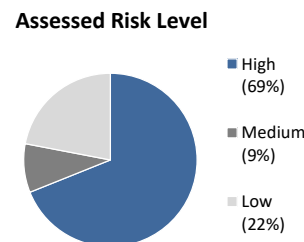

Post Release Community Supervision Fact Sheet

Public Safety Realignment (AB109) established a population of Post Release Community Supervision (PRCS) offenders. PRCS offenders are supervised by county probation departments upon their release from state prison. Prior to AB109, PRCS offenders were supervised by state parole.

Individuals Under Supervision: 1,625

*Registered Sex Offenders: 63

City:

City	Non-Transient	Transient/Unknown	City	Non-Transient	Transient/Unknown
Alpine	4	-	National City	44	1
Bonita	-	-	Oceanside	62	3
Bonsall	1	-	Pala	3	-
Borrego Spgs.	-	-	Palomar Mnt.	-	-
Boulevard	-	-	Pauma Valley	2	-
Campo	6	-	Pine Valley	-	-
Cardiff	2	-	Potrero	-	-
Carlsbad	6	-	Poway	3	-
Chula Vista	75	-	Ramona	10	-
Coronado	1	1	Ranchita	-	-
Del Mar	-	-	Rnch. Santa Fe	-	-
Descanso	1	-	San Diego	618	15
Dulzura	-	-	San Luis Rey	-	-
El Cajon	76	4	San Marcos	16	-
Encinitas	4	1	San Ysidro	6	1
Escondido	70	1	Santa Ysabel	-	-
Fallbrook	15	-	Santee	19	-
Guatay	-	-	Solana Beach	-	-
Imperial Beach	13	-	Spring Valley	47	2
Jacumba	-	-	Tecate	-	-
Jamul	3	-	Valley Center	9	-
Julian	2	-	Vista	93	1
La Jolla	-	-	Warner Spgs.	2	-
La Mesa	21	1	Out of County	132	-
Lakeside	18	-	No Known City	-	191
Lemon Grove	30	-	Total	1403	222

County Supervisorial District:

	District 1	District 2	District 3	District 4	District 5	Out of County	No Known District
Non-Transient	415 30%	243 17%	112 8%	271 19%	230 16%	132 10%	- 0%
Transient/Unknown	12 5%	7 3%	2 1%	6 3%	4 2%	- 0%	191 86%

Committing Offense:

Arson	14	Drugs	233	Robbery	1
Assault	336	DUI	63	Weapons	232
Auto Theft	122	Sex Crimes**	49	Other	343
Burglary	65	Theft	167	Total	1625

Committing Offense Type

*Low/Medium-Risk per Static 99/SARATSO; subset of overall population
** Not all sex crimes are committed by registered sex offenders