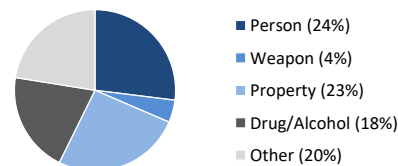

Committing Offense:

Arson	14	Drugs	233	Robbery	1
Assault	336	DUI	63	Weapons	232
Auto Theft	122	Sex Crimes**	49	Other	343
Burglary	65	Theft	167	<b>Total</b>	<b>1625</b>

Committing Offense Type

\*Low/Medium-Risk per Static 99/SARATSO; subset of overall population  
\*\* Not all sex crimes are committed by registered sex offenders