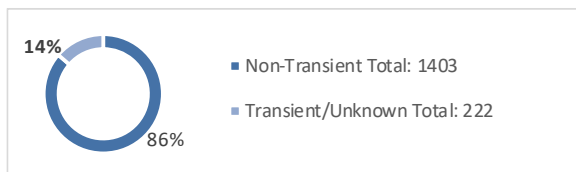

Post Release Community Supervision Fact Sheet

Public Safety Realignment (AB109) established a population of Post Release Community Supervision (PRCS) offenders. PRCS offenders are supervised by county probation departments upon their release from state prison. Prior to AB109, PRCS offenders were supervised by state parole.

Individuals Under Supervision: 1,625

*Registered Sex Offenders: 63

City:

City	Non-Transient	Transient/Unknown	City	Non-Transient	Transient/Unknown
Alpine	4	-	National City	44	1
Bonita	-	-	Oceanside	62	3
Bonsall	1	-	Pala	3	-
Borrego Spgs.	-	-	Palomar Mnt.	-	-
Boulevard	-	-	Pauma Valley	2	-
Campo	6	-	Pine Valley	-	-
Cardiff	2	-	Potrero	-	-
Carlsbad	6	-	Poway	3	-
Chula Vista	75	-	Ramona	10	-
Coronado	1	1	Ranchita	-	-
Del Mar	-	-	Rnch. Santa Fe	-	-
Descanso	1	-	San Diego	618	15
Dulzura	-	-	San Luis Rey	-	-
El Cajon	76	4	San Marcos	16	-
Encinitas	4	1	San Ysidro	6	1
Escondido	70	1	Santa Ysabel	-	-
Fallbrook	15	-	Santee	19	-
Guatay	-	-	Solana Beach	-	-
Imperial Beach	13	-	Spring Valley	47	2
Jacumba	-	-	Tecate	-	-
Jamul	3	-	Valley Center	9	-
Julian	2	-	Vista	93	1
La Jolla	-	-	Warner Spgs.	2	-
La Mesa	21	1	Out of County	132	-
Lakeside	18	-	No Known City	-	191
Lemon Grove	30	-	Total	1403	222

County Supervisorial District:

	District 1	District 2	District 3	District 4	District 5	Out of County	No Known District
Non-Transient	415 30%	243 17%	112 8%	271 19%	230 16%	132 10%	- 0%
Transient/Unknown	12 5%	7 3%	2 1%	6 3%	4 2%	- 0%	191 86%