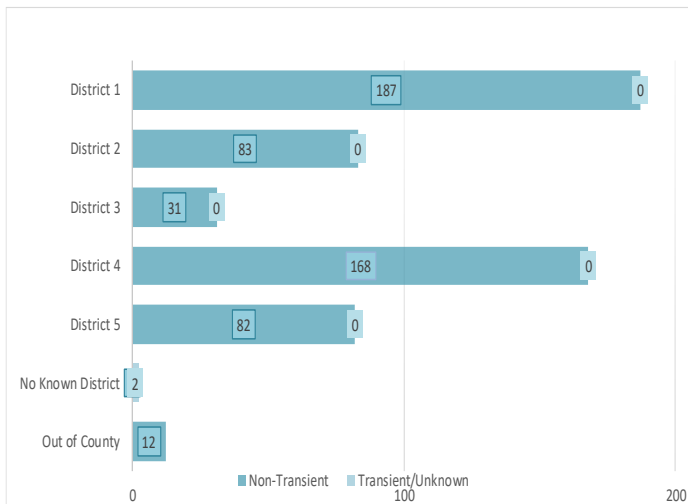

Mandatory Supervision Fact Sheet

Public Safety Realignment (AB109) established a population of Mandatory Supervision (MS) offenders. MS offenders receive a “split” sentence, meaning a portion of their time is completed in local custody, with the remaining balance spent in the community under probation supervision.

Individuals Under Supervision: 565

*Registered Sex Offenders: 0

City:

City	Non-Transient	Transient/Unknown	City	Non-Transient	Transient/Unknown
Alpine	1	-	National City	35	-
Bonita	-	-	Oceanside	14	-
Bonsall	2	-	Pala	-	-
Borrego Spgs.	-	-	Palomar Mnt.	-	-
Boulevard	-	-	Pauma Valley	-	-
Campo	1	-	Pine Valley	-	-
Cardiff	1	-	Poway	-	-
Carlsbad	2	-	Potrero	-	-
Chula Vista	48	-	Ramona	3	-
Coronado	-	-	Ranchita	-	-
Del Mar	-	-	Rnch. Santa Fe	-	-
Descanso	2	-	San Diego	274	-
Dulzura	-	-	San Luis Rey	-	-
El Cajon	34	-	San Marcos	7	-
Encinitas	3	-	San Ysidro	6	-
Escondido	27	-	Santa Ysabel	-	-
Fallbrook	1	-	Santee	3	-
Guatay	-	-	Solana Beach	-	-
Imperial Beach	5	-	Spring Valley	13	-
Jacumba	-	-	Tecate	-	-
Jamul	1	-	Valley Center	3	-
Julian	-	-	Vista	44	-
La Jolla	-	-	Warner Spgs.	-	-
La Mesa	6	-	Out of County	-	-
Lakeside	3	-	No Known City	-	2
Lemon Grove	12	-	Total	563	2

County Supervisorial District:

	District 1	District 2	District 3	District 4	District 5	Out of County	No Known District
Non-Transient	187	83	31	168	82	12	-
	33%	15%	6%	30%	15%	2%	0%
Transient/Unknown	-	-	-	-	-	-	2
	-	-	-	-	-	-	100%