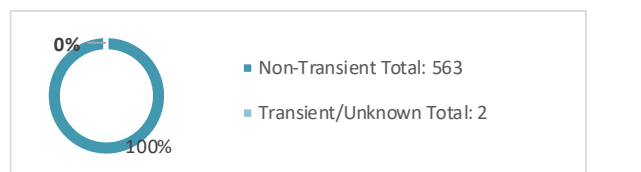

Mandatory Supervision Fact Sheet

Public Safety Realignment (AB109) established a population of Mandatory Supervision (MS) offenders. MS offenders receive a “split” sentence, meaning a portion of their time is completed in local custody, with the remaining balance spent in the community under probation supervision.

Individuals Under Supervision: 565

*Registered Sex Offenders: 0

City:

City	Non-Transient	Transient/Unknown	City	Non-Transient	Transient/Unknown
Alpine	1	-	National City	35	-
Bonita	-	-	Oceanside	14	-
Bonsall	2	-	Pala	-	-
Borrego Spgs.	-	-	Palomar Mnt.	-	-
Boulevard	-	-	Pauma Valley	-	-
Campo	1	-	Pine Valley	-	-
Cardiff	1	-	Poway	-	-
Carlsbad	2	-	Potrero	-	-
Chula Vista	48	-	Ramona	3	-
Coronado	-	-	Ranchita	-	-
Del Mar	-	-	Rnch. Santa Fe	-	-
Descanso	2	-	San Diego	274	-
Dulzura	-	-	San Luis Rey	-	-
El Cajon	34	-	San Marcos	7	-
Encinitas	3	-	San Ysidro	6	-
Escondido	27	-	Santa Ysabel	-	-
Fallbrook	1	-	Santee	3	-
Guatay	-	-	Solana Beach	-	-
Imperial Beach	5	-	Spring Valley	13	-
Jacumba	-	-	Tecate	-	-
Jamul	1	-	Valley Center	3	-
Julian	-	-	Vista	44	-
La Jolla	-	-	Warner Spgs.	-	-
La Mesa	6	-	Out of County	-	-
Lakeside	3	-	No Known City	-	2
Lemon Grove	12	-	Total	563	2

County Supervisorial District:

	District 1	District 2	District 3	District 4	District 5	Out of County	No Known District
Non-Transient	187	83	31	168	82	12	-
	33%	15%	6%	30%	15%	2%	0%
Transient/Unknown	-	-	-	-	-	-	2
	-	-	-	-	-	-	100%