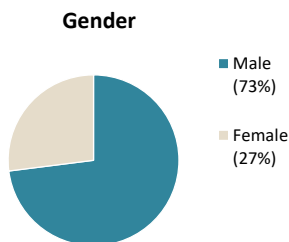

Mandatory Supervision Fact Sheet

Public Safety Realignment (AB109) established a population of Mandatory Supervision (MS) offenders. MS offenders receive a “split” sentence, meaning a portion of their time is completed in local custody, with the remaining balance spent in the community under probation supervision.

Individuals Under Supervision: 565

*Registered Sex Offenders: 0

City:

City	Non-Transient	Transient/Unknown	City	Non-Transient	Transient/Unknown
Alpine	1	-	National City	35	-
Bonita	-	-	Oceanside	14	-
Bonsall	2	-	Pala	-	-
Borrego Spgs.	-	-	Palomar Mnt.	-	-
Boulevard	-	-	Pauma Valley	-	-
Campo	1	-	Pine Valley	-	-
Cardiff	1	-	Poway	-	-
Carlsbad	2	-	Potrero	-	-
Chula Vista	48	-	Ramona	3	-
Coronado	-	-	Ranchita	-	-
Del Mar	-	-	Rnch. Santa Fe	-	-
Descanso	2	-	San Diego	274	-
Dulzura	-	-	San Luis Rey	-	-
El Cajon	34	-	San Marcos	7	-
Encinitas	3	-	San Ysidro	6	-
Escondido	27	-	Santa Ysabel	-	-
Fallbrook	1	-	Santee	3	-
Guatay	-	-	Solana Beach	-	-
Imperial Beach	5	-	Spring Valley	13	-
Jacumba	-	-	Tecate	-	-
Jamul	1	-	Valley Center	3	-
Julian	-	-	Vista	44	-
La Jolla	-	-	Warner Spgs.	-	-
La Mesa	6	-	Out of County	-	-
Lakeside	3	-	No Known City	-	2
Lemon Grove	12	-	Total	563	2

County Supervisorial District:

	District 1	District 2	District 3	District 4	District 5	Out of County	No Known District
Non-Transient	187	83	31	168	82	12	-
	33%	15%	6%	30%	15%	2%	0%
Transient/Unknown	-	-	-	-	-	-	2
	-	-	-	-	-	-	100%

Committing Offense:

Robbery	-	Drugs	368	Homicide	1
Assault	8	DUI	5	Weapons	2
Auto Theft	34	Sex Crimes**	-	Other	49
Burglary	34	Theft	64	Total	565

Committing Offense Type

** Not all sex crimes are committed by registered sex offenders

For additional information please go to: <http://www.sdcounty.ca.gov/probation/ccp.html>