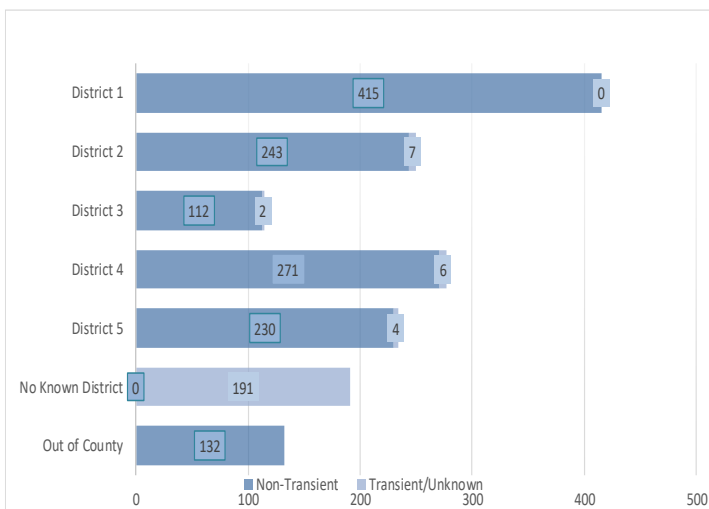

Post Release Community Supervision Fact Sheet

Public Safety Realignment (AB109) established a population of Post Release Community Supervision (PRCS) offenders. PRCS offenders are supervised by county probation departments upon their release from state prison. Prior to AB109, PRCS offenders were supervised by state parole.

Individuals Under Supervision: 1,625

*Registered Sex Offenders: 63

City:

City	Non-Transient	Transient/Unknown	City	Non-Transient	Transient/Unknown
Alpine	4	-	National City	44	1
Bonita	-	-	Oceanside	62	3
Bonsall	1	-	Pala	3	-
Borrego Spgs.	-	-	Palomar Mnt.	-	-
Boulevard	-	-	Pauma Valley	2	-
Campo	6	-	Pine Valley	-	-
Cardiff	2	-	Potrero	-	-
Carlsbad	6	-	Poway	3	-
Chula Vista	75	-	Ramona	10	-
Coronado	1	1	Ranchita	-	-
Del Mar	-	-	Rnch. Santa Fe	-	-
Descanso	1	-	San Diego	618	15
Dulzura	-	-	San Luis Rey	-	-
El Cajon	76	4	San Marcos	16	-
Encinitas	4	1	San Ysidro	6	1
Escondido	70	1	Santa Ysabel	-	-
Fallbrook	15	-	Santee	19	-
Guatay	-	-	Solana Beach	-	-
Imperial Beach	13	-	Spring Valley	47	2
Jacumba	-	-	Tecate	-	-
Jamul	3	-	Valley Center	9	-
Julian	2	-	Vista	93	1
La Jolla	-	-	Warner Spgs.	2	-
La Mesa	21	1	Out of County	132	-
Lakeside	18	-	No Known City	-	191
Lemon Grove	30	-	Total	1403	222

County Supervisorial District:

	District 1	District 2	District 3	District 4	District 5	Out of County	No Known District
Non-Transient	415 30%	243 17%	112 8%	271 19%	230 16%	132 10%	- 0%
Transient/Unknown	12 5%	7 3%	2 1%	6 3%	4 2%	- 0%	191 86%