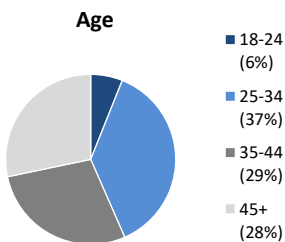

Post Release Community Supervision Fact Sheet

Public Safety Realignment (AB109) established a population of Post Release Community Supervision (PRCS) offenders. PRCS offenders are supervised by county probation departments upon their release from state prison. Prior to AB109, PRCS offenders were supervised by state parole.

Individuals Under Supervision: 1,625

*Registered Sex Offenders: 63

City:

City	Non-Transient	Transient/Unknown	City	Non-Transient	Transient/Unknown
Alpine	4	-	National City	44	1
Bonita	-	-	Oceanside	62	3
Bonsall	1	-	Pala	3	-
Borrego Spgs.	-	-	Palomar Mnt.	-	-
Boulevard	-	-	Pauma Valley	2	-
Campo	6	-	Pine Valley	-	-
Cardiff	2	-	Potrero	-	-
Carlsbad	6	-	Poway	3	-
Chula Vista	75	-	Ramona	10	-
Coronado	1	1	Ranchita	-	-
Del Mar	-	-	Rnch. Santa Fe	-	-
Descanso	1	-	San Diego	618	15
Dulzura	-	-	San Luis Rey	-	-
El Cajon	76	4	San Marcos	16	-
Encinitas	4	1	San Ysidro	6	1
Escondido	70	1	Santa Ysabel	-	-
Fallbrook	15	-	Santee	19	-
Guatay	-	-	Solana Beach	-	-
Imperial Beach	13	-	Spring Valley	47	2
Jacumba	-	-	Tecate	-	-
Jamul	3	-	Valley Center	9	-
Julian	2	-	Vista	93	1
La Jolla	-	-	Warner Spgs.	2	-
La Mesa	21	1	Out of County	132	-
Lakeside	18	-	No Known City	-	191
Lemon Grove	30	-	Total	1403	222

County Supervisorial District:

	District 1	District 2	District 3	District 4	District 5	Out of County	No Known District
Non-Transient	415 30%	243 17%	112 8%	271 19%	230 16%	132 10%	- 0%
Transient/Unknown	12 5%	7 3%	2 1%	6 3%	4 2%	- 0%	191 86%

Committing Offense:

Arson	14	Drugs	233	Robbery	1
Assault	336	DUI	63	Weapons	232
Auto Theft	122	Sex Crimes**	49	Other	343
Burglary	65	Theft	167	Total	1625

Committing Offense Type

*Low/Medium-Risk per Static 99/SARATSO; subset of overall population
** Not all sex crimes are committed by registered sex offenders