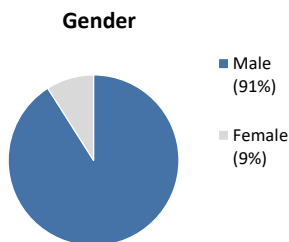

Post Release Community Supervision Fact Sheet

Public Safety Realignment (AB109) established a population of Post Release Community Supervision (PRCS) offenders. PRCS offenders are supervised by county probation departments upon their release from state prison. Prior to AB109, PRCS offenders were supervised by state parole.

Individuals Under Supervision: 1,625

*Registered Sex Offenders: 63

City:

City	Non-Transient	Transient/Unknown	City	Non-Transient	Transient/Unknown
Alpine	4	-	National City	44	1
Bonita	-	-	Oceanside	62	3
Bonsall	1	-	Pala	3	-
Borrego Spgs.	-	-	Palomar Mnt.	-	-
Boulevard	-	-	Pauma Valley	2	-
Campo	6	-	Pine Valley	-	-
Cardiff	2	-	Potrero	-	-
Carlsbad	6	-	Poway	3	-
Chula Vista	75	-	Ramona	10	-
Coronado	1	1	Ranchita	-	-
Del Mar	-	-	Rnch. Santa Fe	-	-
Descanso	1	-	San Diego	618	15
Dulzura	-	-	San Luis Rey	-	-
El Cajon	76	4	San Marcos	16	-
Encinitas	4	1	San Ysidro	6	1
Escondido	70	1	Santa Ysabel	-	-
Fallbrook	15	-	Santee	19	-
Guatay	-	-	Solana Beach	-	-
Imperial Beach	13	-	Spring Valley	47	2
Jacumba	-	-	Tecate	-	-
Jamul	3	-	Valley Center	9	-
Julian	2	-	Vista	93	1
La Jolla	-	-	Warner Spgs.	2	-
La Mesa	21	1	Out of County	132	-
Lakeside	18	-	No Known City	-	191
Lemon Grove	30	-	Total	1403	222

County Supervisorial District:

	District 1	District 2	District 3	District 4	District 5	Out of County	No Known District
Non-Transient	415 30%	243 17%	112 8%	271 19%	230 16%	132 10%	- 0%
Transient/Unknown	12 5%	7 3%	2 1%	6 3%	4 2%	- 0%	191 86%

Committing Offense:

Arson	14	Drugs	233	Robbery	1
Assault	336	DUI	63	Weapons	232
Auto Theft	122	Sex Crimes**	49	Other	343
Burglary	65	Theft	167	Total	1625

Committing Offense Type

*Low/Medium-Risk per Static 99/SARATSO; subset of overall population
** Not all sex crimes are committed by registered sex offenders