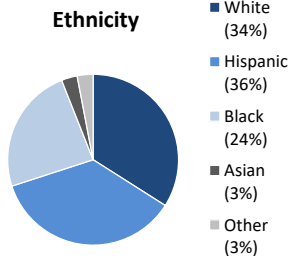

Committing Offense:

Arson	15	Drugs	215	Robbery	1
Assault	364	DUI	61	Weapons	230
Auto Theft	118	Sex Crimes**	44	Other	359
Burglary	68	Theft	173	Total	1648