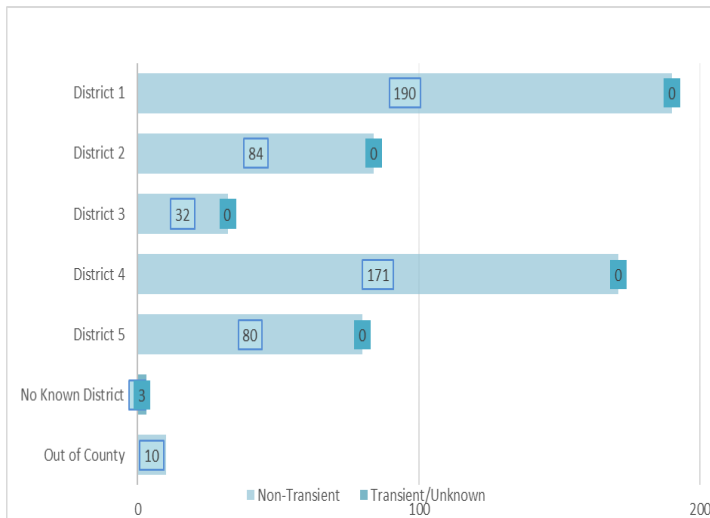

Mandatory Supervision Fact Sheet

Public Safety Realignment (AB109) established a population of Mandatory Supervision (MS) offenders. MS offenders receive a "split" sentence, meaning a portion of their time is completed in local custody, with the remaining balance spent in the community under probation supervision.

Individuals Under Supervision: 570

*Registered Sex Offenders: 0

City:

City	Non-Transient	Transient/Unknown	City	Non-Transient	Transient/Unknown
Alpine	1	-	National City	38	-
Bonita	-	-	Oceanside	13	-
Bonsall	2	-	Pala	-	-
Borrego Spgs.	-	-	Palomar Mnt.	-	-
Boulevard	-	-	Pauma Valley	-	-
Campo	1	-	Pine Valley	-	-
Cardiff	1	-	Poway	-	-
Carlsbad	1	-	Potrero	-	-
Chula Vista	44	-	Ramona	3	-
Coronado	-	-	Ranchita	-	-
Del Mar	-	-	Rnch. Santa Fe	-	-
Descanso	2	-	San Diego	281	-
Dulzura	-	-	San Luis Rey	-	-
El Cajon	36	-	San Marcos	6	-
Encinitas	3	-	San Ysidro	7	-
Escondido	28	-	Santa Ysabel	-	-
Fallbrook	2	-	Santee	4	-
Guatay	-	-	Solana Beach	-	-
Imperial Beach	4	-	Spring Valley	13	-
Jacumba	-	-	Tecate	-	-
Jamul	1	-	Valley Center	3	-
Julian	-	-	Vista	43	-
La Jolla	-	-	Warner Spgs.	-	-
La Mesa	6	-	Out of County	-	-
Lakeside	2	-	No Known City	-	3
Lemon Grove	12	-	Total	567	3

County Supervisorial District:

	District 1	District 2	District 3	District 4	District 5	Out of County	No Known District
Non-Transient	190	84	32	171	80	10	-
	34%	15%	6%	30%	14%	1%	0%
Transient/Unknown	-	-	-	-	-	-	3
	-	-	-	-	-	-	100%