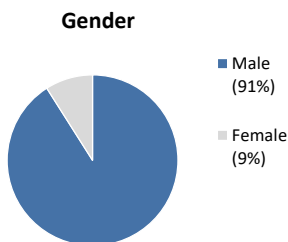

Committing Offense:

Arson	15	Drugs	215	Robbery	1
Assault	364	DUI	61	Weapons	230
Auto Theft	118	Sex Crimes**	44	Other	359
Burglary	68	Theft	173	Total	1648