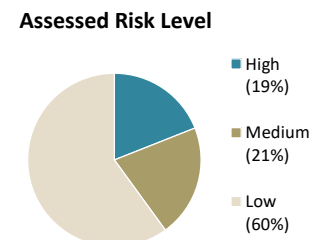

Committing Offense:

Robbery	-	Drugs	373	Homicide	1
Assault	6	DUI	5	Weapons	2
Auto Theft	35	Sex Crimes**	-	Other	48
Burglary	34	Theft	66	Total	570