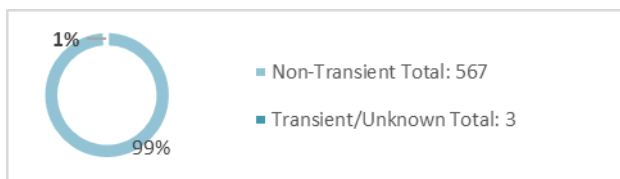

Mandatory Supervision Fact Sheet

Public Safety Realignment (AB109) established a population of Mandatory Supervision (MS) offenders. MS offenders receive a "split" sentence, meaning a portion of their time is completed in local custody, with the remaining balance spent in the community under probation supervision.

Individuals Under Supervision: 570

*Registered Sex Offenders: 0

City:

City	Non-Transient	Transient/Unknown	City	Non-Transient	Transient/Unknown
Alpine	1	-	National City	38	-
Bonita	-	-	Oceanside	13	-
Bonsall	2	-	Pala	-	-
Borrego Spgs.	-	-	Palomar Mnt.	-	-
Boulevard	-	-	Pauma Valley	-	-
Campo	1	-	Pine Valley	-	-
Cardiff	1	-	Poway	-	-
Carlsbad	1	-	Potrero	-	-
Chula Vista	44	-	Ramona	3	-
Coronado	-	-	Ranchita	-	-
Del Mar	-	-	Rnch. Santa Fe	-	-
Descanso	2	-	San Diego	281	-
Dulzura	-	-	San Luis Rey	-	-
El Cajon	36	-	San Marcos	6	-
Encinitas	3	-	San Ysidro	7	-
Escondido	28	-	Santa Ysabel	-	-
Fallbrook	2	-	Santee	4	-
Guatay	-	-	Solana Beach	-	-
Imperial Beach	4	-	Spring Valley	13	-
Jacumba	-	-	Tecate	-	-
Jamul	1	-	Valley Center	3	-
Julian	-	-	Vista	43	-
La Jolla	-	-	Warner Spgs.	-	-
La Mesa	6	-	Out of County	-	-
Lakeside	2	-	No Known City	-	3
Lemon Grove	12	-	Total	567	3

County Supervisorial District:

	District 1	District 2	District 3	District 4	District 5	Out of County	No Known District
Non-Transient	190	84	32	171	80	10	-
	34%	15%	6%	30%	14%	1%	0%
Transient/Unknown	-	-	-	-	-	-	3
	-	-	-	-	-	-	100%