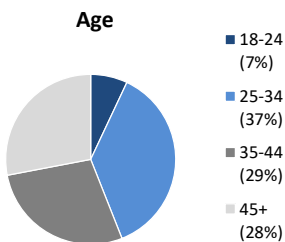

Committing Offense:

Arson	15	Drugs	215	Robbery	1
Assault	364	DUI	61	Weapons	230
Auto Theft	118	Sex Crimes**	44	Other	359
Burglary	68	Theft	173	Total	1648