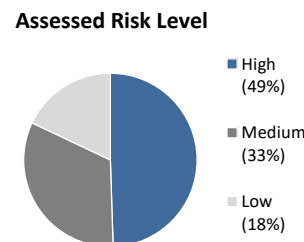

Committing Offense:

Arson	15	Drugs	215	Robbery	1
Assault	364	DUI	61	Weapons	230
Auto Theft	118	Sex Crimes**	44	Other	359
Burglary	68	Theft	173	Total	1648