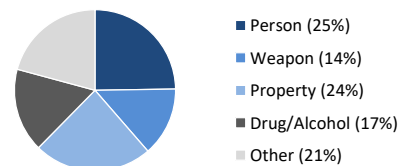

**Committing Offense:**

Arson	15	Drugs	215	Robbery	1
Assault	364	DUI	61	Weapons	230
Auto Theft	118	Sex Crimes**	44	Other	359
Burglary	68	Theft	173	<b>Total</b>	<b>1648</b>

**Committing Offense Type**

\*Low/Medium-Risk per Static 99/SARATSO; subset of overall population  
\*\* Not all sex crimes are committed by registered sex offenders