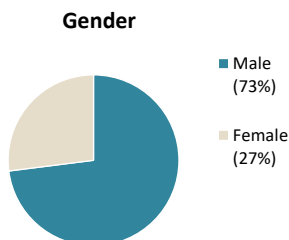

Committing Offense:

Robbery	-	Drugs	373	Homicide	1
Assault	6	DUI	5	Weapons	2
Auto Theft	35	Sex Crimes**	-	Other	48
Burglary	34	Theft	66	Total	570