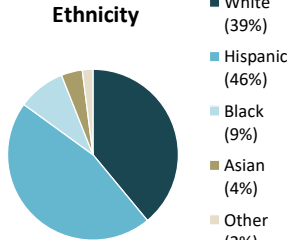

Committing Offense:

Robbery	-	Drugs	373	Homicide	1
Assault	6	DUI	5	Weapons	2
Auto Theft	35	Sex Crimes**	-	Other	48
Burglary	34	Theft	66	Total	570