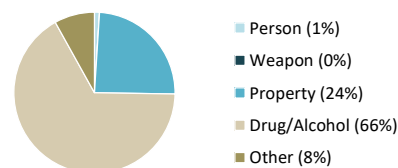

**Committing Offense:**

Robbery	-	Drugs	373	Homicide	1
Assault	6	DUI	5	Weapons	2
Auto Theft	35	Sex Crimes**	-	Other	48
Burglary	34	Theft	66	<b>Total</b>	<b>570</b>

**Committing Offense Type**

\*\* Not all sex crimes are committed by registered sex offenders