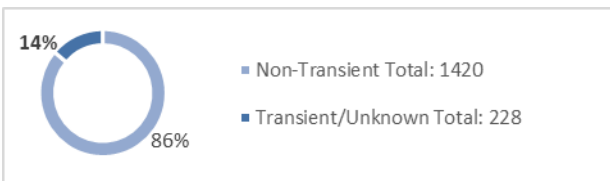

Post Release Community Supervision Fact Sheet

Public Safety Realignment (AB109) established a population of Post Release Community Supervision (PRCS) offenders. PRCS offenders are supervised by county probation departments upon their release from state prison. Prior to AB109, PRCS offenders were supervised by state parole.

Individuals Under Supervision: 1,648

*Registered Sex Offenders: 58

City:

City	Non-Transient	Transient/Unknown	City	Non-Transient	Transient/Unknown
Alpine	7	-	National City	59	-
Bonita	-	-	Oceanside	61	2
Bonsall	1	-	Pala	3	-
Borrego Spgs.	-	-	Palomar Mnt.	-	-
Boulevard	-	-	Pauma Valley	3	-
Campo	6	-	Pine Valley	-	-
Cardiff	2	-	Potrero	-	-
Carlsbad	5	-	Poway	3	-
Chula Vista	79	-	Ramona	13	-
Coronado	1	1	Ranchita	-	-
Del Mar	-	-	Rnch. Santa Fe	-	-
Descanso	1	-	San Diego	624	22
Dulzura	-	-	San Luis Rey	-	-
El Cajon	81	3	San Marcos	18	-
Encinitas	3	1	San Ysidro	5	1
Escondido	79	-	Santa Ysabel	-	-
Fallbrook	16	-	Santee	17	-
Guatay	-	-	Solana Beach	-	-
Imperial Beach	14	-	Spring Valley	47	2
Jacumba	-	-	Tecate	-	-
Jamul	3	-	Valley Center	9	-
Julian	2	-	Vista	85	1
La Jolla	-	-	Warner Spgs.	3	-
La Mesa	15	1	Out of County	110	-
Lakeside	21	-	No Known City	-	194
Lemon Grove	31	-	Total	1420	228

County Supervisorial District:

	District 1	District 2	District 3	District 4	District 5	Out of County	No Known District
Non-Transient	444 (31%)	250 (18%)	117 (8%)	269 (19%)	230 (16%)	110 (8%)	- (0%)
Transient/Unknown	10 (4%)	6 (3%)	1 (1%)	14 (6%)	3 (1%)	- (0%)	194 (85%)