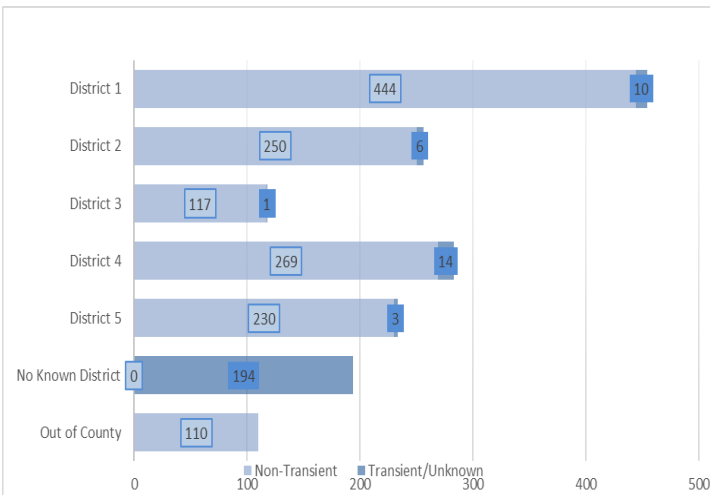

# Post Release Community Supervision Fact Sheet

Public Safety Realignment (AB109) established a population of Post Release Community Supervision (PRCS) offenders. PRCS offenders are supervised by county probation departments upon their release from state prison. Prior to AB109, PRCS offenders were supervised by state parole.

**Individuals Under Supervision: 1,648**

**\*Registered Sex Offenders: 58**

**City:**

City	Non-Transient	Transient/Unknown	City	Non-Transient	Transient/Unknown
Alpine	7	-	National City	59	-
Bonita	-	-	Oceanside	61	2
Bonsall	1	-	Pala	3	-
Borrego Spgs.	-	-	Palomar Mnt.	-	-
Boulevard	-	-	Pauma Valley	3	-
Campo	6	-	Pine Valley	-	-
Cardiff	2	-	Potrero	-	-
Carlsbad	5	-	Poway	3	-
Chula Vista	79	-	Ramona	13	-
Coronado	1	1	Ranchita	-	-
Del Mar	-	-	Rnch. Santa Fe	-	-
Descanso	1	-	San Diego	624	22
Dulzura	-	-	San Luis Rey	-	-
El Cajon	81	3	San Marcos	18	-
Encinitas	3	1	San Ysidro	5	1
Escondido	79	-	Santa Ysabel	-	-
Fallbrook	16	-	Santee	17	-
Guatay	-	-	Solana Beach	-	-
Imperial Beach	14	-	Spring Valley	47	2
Jacumba	-	-	Tecate	-	-
Jamul	3	-	Valley Center	9	-
Julian	2	-	Vista	85	1
La Jolla	-	-	Warner Spgs.	3	-
La Mesa	15	1	Out of County	110	-
Lakeside	21	-	No Known City	-	194
Lemon Grove	31	-	<b>Total</b>	<b>1420</b>	<b>228</b>

**County Supervisorial District:**

	District 1	District 2	District 3	District 4	District 5	Out of County	No Known District
Non-Transient	444 (31%)	250 (18%)	117 (8%)	269 (19%)	230 (16%)	110 (8%)	- (0%)
Transient/Unknown	10 (4%)	6 (3%)	1 (1%)	14 (6%)	3 (1%)	- (0%)	194 (85%)

**Committing Offense:**

Robbery	-	Drugs	373	Homicide	1
Assault	6	DUI	5	Weapons	2
Auto Theft	35	Sex Crimes**	-	Other	48
Burglary	34	Theft	66	<b>Total</b>	<b>570</b>

**Committing Offense Type**

\*\* Not all sex crimes are committed by registered sex offenders