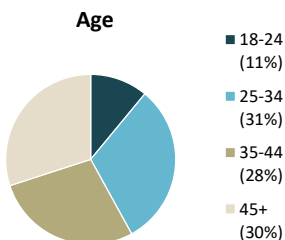

Committing Offense:

Robbery	-	Drugs	373	Homicide	1
Assault	6	DUI	5	Weapons	2
Auto Theft	35	Sex Crimes**	-	Other	48
Burglary	34	Theft	66	Total	570