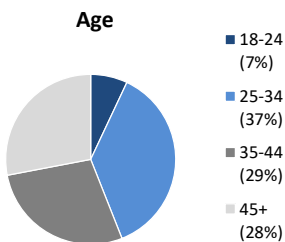

Committing Offense:

Arson	14	Drugs	217	Robbery	1
Assault	352	DUI	57	Weapons	236
Auto Theft	118	Sex Crimes**	44	Other	360
Burglary	70	Theft	170	Total	1640