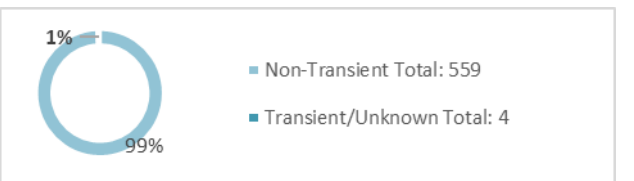

Mandatory Supervision Fact Sheet

Public Safety Realignment (AB109) established a population of Mandatory Supervision (MS) offenders. MS offenders receive a "split" sentence, meaning a portion of their time is completed in local custody, with the remaining balance spent in the community under probation supervision.

Individuals Under Supervision: 563

*Registered Sex Offenders: 0

City:

City	Non-Transient	Transient/Unknown	City	Non-Transient	Transient/Unknown
Alpine	1	-	National City	33	-
Bonita	-	-	Oceanside	14	-
Bonsall	2	-	Pala	-	-
Borrego Spgs.	-	-	Palomar Mnt.	-	-
Boulevard	-	-	Pauma Valley	-	-
Campo	1	-	Pine Valley	-	-
Cardiff	1	-	Poway	-	-
Carlsbad	1	-	Potrero	-	-
Chula Vista	45	-	Ramona	3	-
Coronado	-	-	Ranchita	-	-
Del Mar	-	-	Rnch. Santa Fe	-	-
Descanso	2	-	San Diego	278	-
Dulzura	-	-	San Luis Rey	-	-
El Cajon	33	-	San Marcos	6	-
Encinitas	3	-	San Ysidro	10	-
Escondido	24	-	Santa Ysabel	-	-
Fallbrook	1	-	Santee	5	-
Guatay	1	-	Solana Beach	-	-
Imperial Beach	4	-	Spring Valley	13	-
Jacumba	-	-	Tecate	-	-
Jamul	1	-	Valley Center	3	-
Julian	-	-	Vista	46	-
La Jolla	-	-	Warner Spgs.	-	-
La Mesa	6	-	Out of County	-	-
Lakeside	2	-	No Known City	-	4
Lemon Grove	8	-	Total	559	4

County Supervisorial District:

	District 1	District 2	District 3	District 4	District 5	Out of County	No Known District
Non-Transient	186 33%	78 14%	30 6%	174 31%	79 14%	12 2%	- 0%
Transient/Unknown	-	-	-	-	-	-	4 100%