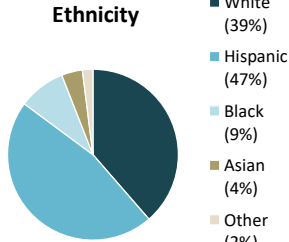

Committing Offense:

Robbery	-	Drugs	371	Homicide	1
Assault	5	DUI	5	Weapons	2
Auto Theft	34	Sex Crimes**	-	Other	51
Burglary	31	Theft	63	Total	563