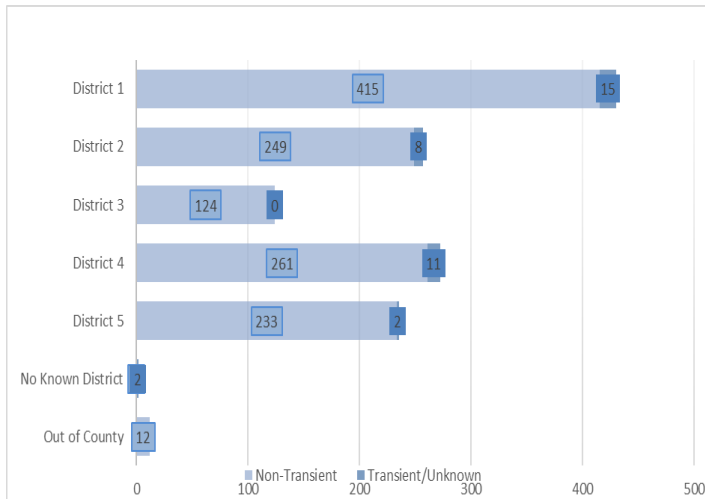

# Post Release Community Supervision Fact Sheet

Public Safety Realignment (AB109) established a population of Post Release Community Supervision (PRCS) offenders. PRCS offenders are supervised by county probation departments upon their release from state prison. Prior to AB109, PRCS offenders were supervised by state parole.

**Individuals Under Supervision: 1,640**

**\*Registered Sex Offenders: 57**

**City:**

City	Non-Transient	Transient/Unknown	City	Non-Transient	Transient/Unknown
Alpine	8	-	National City	65	-
Bonita	1	-	Oceanside	63	1
Bonsall	1	-	Pala	3	-
Borrego Spgs.	-	-	Palomar Mnt.	-	-
Boulevard	1	-	Pauma Valley	4	-
Campo	4	-	Pine Valley	1	-
Cardiff	2	-	Potrero	-	-
Carlsbad	5	-	Poway	5	-
Chula Vista	76	3	Ramona	13	-
Coronado	2	1	Ranchita	-	-
Del Mar	-	-	Rnch. Santa Fe	-	-
Descanso	1	-	San Diego	591	21
Dulzura	-	-	San Luis Rey	-	-
El Cajon	82	5	San Marcos	18	-
Encinitas	2	-	San Ysidro	8	1
Escondido	70	-	Santa Ysabel	-	-
Fallbrook	15	-	Santee	14	1
Guatay	-	-	Solana Beach	-	-
Imperial Beach	11	-	Spring Valley	42	1
Jacumba	1	-	Tecate	-	-
Jamul	1	-	Valley Center	10	-
Julian	2	-	Vista	95	1
La Jolla	-	-	Warner Spgs.	3	-
La Mesa	17	1	Out of County	128	-
Lakeside	21	-	No Known City	-	194
Lemon Grove	35	-	<b>Total</b>	<b>1410</b>	<b>230</b>

**County Supervisorial District:**

	District 1	District 2	District 3	District 4	District 5	Out of County	No Known District
Non-Transient	415 (29%)	249 (18%)	124 (9%)	261 (18%)	233 (17%)	128 (9%)	- (0%)
Transient/Unknown	15 (7%)	8 (3%)	- (0%)	11 (5%)	2 (1%)	- (0%)	194 (84%)

**Committing Offense:**

Robbery	-	Drugs	371	Homicide	1
Assault	5	DUI	5	Weapons	2
Auto Theft	34	Sex Crimes**	-	Other	51
Burglary	31	Theft	63	<b>Total</b>	<b>563</b>

**Committing Offense Type**

\*\* Not all sex crimes are committed by registered sex offenders