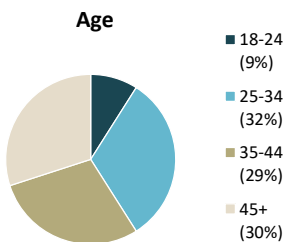

Committing Offense:

Robbery	-	Drugs	371	Homicide	1
Assault	5	DUI	5	Weapons	2
Auto Theft	34	Sex Crimes**	-	Other	51
Burglary	31	Theft	63	Total	563