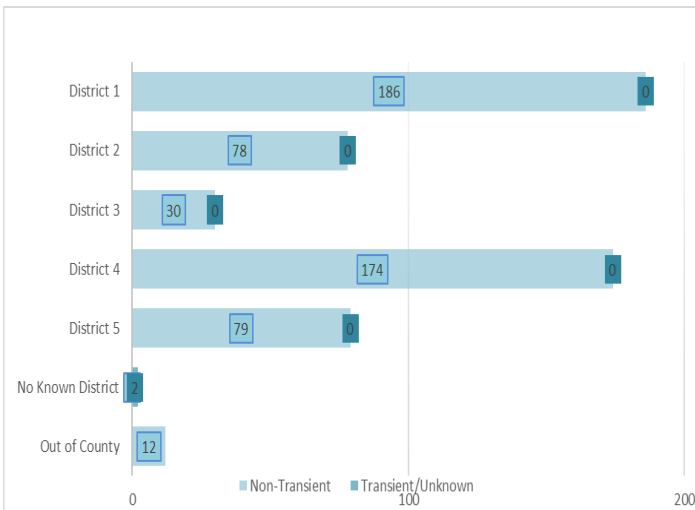

Mandatory Supervision Fact Sheet

Public Safety Realignment (AB109) established a population of Mandatory Supervision (MS) offenders. MS offenders receive a "split" sentence, meaning a portion of their time is completed in local custody, with the remaining balance spent in the community under probation supervision.

Individuals Under Supervision: 563

*Registered Sex Offenders: 0

City:

City	Non-Transient	Transient/Unknown	City	Non-Transient	Transient/Unknown
Alpine	1	-	National City	33	-
Bonita	-	-	Oceanside	14	-
Bonsall	2	-	Pala	-	-
Borrego Spgs.	-	-	Palomar Mnt.	-	-
Boulevard	-	-	Pauma Valley	-	-
Campo	1	-	Pine Valley	-	-
Cardiff	1	-	Poway	-	-
Carlsbad	1	-	Potrero	-	-
Chula Vista	45	-	Ramona	3	-
Coronado	-	-	Ranchita	-	-
Del Mar	-	-	Rnch. Santa Fe	-	-
Descanso	2	-	San Diego	278	-
Dulzura	-	-	San Luis Rey	-	-
El Cajon	33	-	San Marcos	6	-
Encinitas	3	-	San Ysidro	10	-
Escondido	24	-	Santa Ysabel	-	-
Fallbrook	1	-	Santee	5	-
Guatay	1	-	Solana Beach	-	-
Imperial Beach	4	-	Spring Valley	13	-
Jacumba	-	-	Tecate	-	-
Jamul	1	-	Valley Center	3	-
Julian	-	-	Vista	46	-
La Jolla	-	-	Warner Spgs.	-	-
La Mesa	6	-	Out of County	-	-
Lakeside	2	-	No Known City	-	4
Lemon Grove	8	-	Total	559	4

County Supervisorial District:

	District 1	District 2	District 3	District 4	District 5	Out of County	No Known District
Non-Transient	186 33%	78 14%	30 6%	174 31%	79 14%	12 2%	- 0%
Transient/Unknown	-	-	-	-	-	-	4 100%