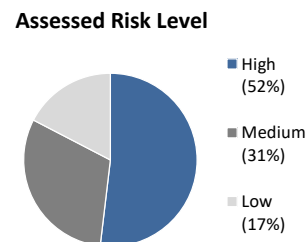

Committing Offense:

Arson	14	Drugs	217	Robbery	1
Assault	352	DUI	57	Weapons	236
Auto Theft	118	Sex Crimes**	44	Other	360
Burglary	70	Theft	170	Total	1640