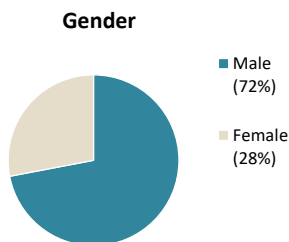

Committing Offense:

Robbery	-	Drugs	371	Homicide	1
Assault	5	DUI	5	Weapons	2
Auto Theft	34	Sex Crimes**	-	Other	51
Burglary	31	Theft	63	Total	563