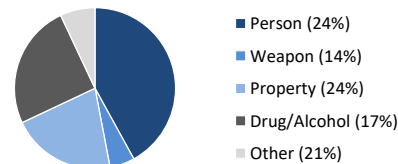

**Committing Offense:**

Arson	14	Drugs	217	Robbery	1
Assault	352	DUI	57	Weapons	236
Auto Theft	118	Sex Crimes**	44	Other	360
Burglary	70	Theft	170	<b>Total</b>	<b>1640</b>

**Committing Offense Type**

\*Low/Medium-Risk per Static 99/SARATSO; subset of overall population  
 \*\* Not all sex crimes are committed by registered sex offenders