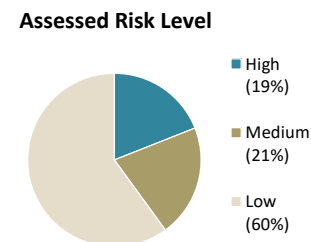

Committing Offense:

Robbery	-	Drugs	371	Homicide	1
Assault	5	DUI	5	Weapons	2
Auto Theft	34	Sex Crimes**	-	Other	51
Burglary	31	Theft	63	Total	563