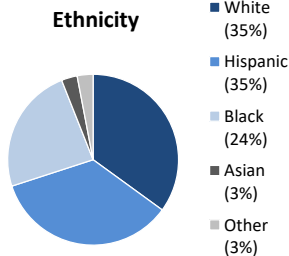

Committing Offense:

Arson	14	Drugs	217	Robbery	1
Assault	352	DUI	57	Weapons	236
Auto Theft	118	Sex Crimes**	44	Other	360
Burglary	70	Theft	170	Total	1640