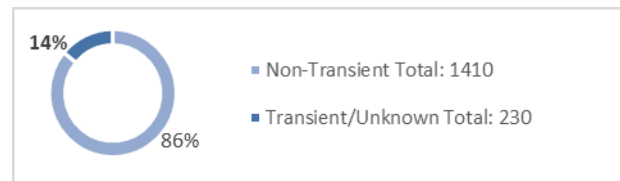

Post Release Community Supervision Fact Sheet

Public Safety Realignment (AB109) established a population of Post Release Community Supervision (PRCS) offenders. PRCS offenders are supervised by county probation departments upon their release from state prison. Prior to AB109, PRCS offenders were supervised by state parole.

Individuals Under Supervision: 1,640

*Registered Sex Offenders: 57

City:

City	Non-Transient	Transient/Unknown	City	Non-Transient	Transient/Unknown
Alpine	8	-	National City	65	-
Bonita	1	-	Oceanside	63	1
Bonsall	1	-	Pala	3	-
Borrego Spgs.	-	-	Palomar Mnt.	-	-
Boulevard	1	-	Pauma Valley	4	-
Campo	4	-	Pine Valley	1	-
Cardiff	2	-	Potrero	-	-
Carlsbad	5	-	Poway	5	-
Chula Vista	76	3	Ramona	13	-
Coronado	2	1	Ranchita	-	-
Del Mar	-	-	Rnch. Santa Fe	-	-
Descanso	1	-	San Diego	591	21
Dulzura	-	-	San Luis Rey	-	-
El Cajon	82	5	San Marcos	18	-
Encinitas	2	-	San Ysidro	8	1
Escondido	70	-	Santa Ysabel	-	-
Fallbrook	15	-	Santee	14	1
Guatay	-	-	Solana Beach	-	-
Imperial Beach	11	-	Spring Valley	42	1
Jacumba	1	-	Tecate	-	-
Jamul	1	-	Valley Center	10	-
Julian	2	-	Vista	95	1
La Jolla	-	-	Warner Spgs.	3	-
La Mesa	17	1	Out of County	128	-
Lakeside	21	-	No Known City	-	194
Lemon Grove	35	-	Total	1410	230

County Supervisorial District:

	District 1	District 2	District 3	District 4	District 5	Out of County	No Known District
Non-Transient	415 (29%)	249 (18%)	124 (9%)	261 (18%)	233 (17%)	128 (9%)	- (0%)
Transient/Unknown	15 (7%)	8 (3%)	- (0%)	11 (5%)	2 (1%)	- (0%)	194 (84%)