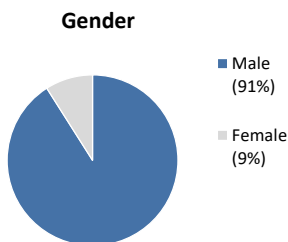

Committing Offense:

Arson	14	Drugs	217	Robbery	1
Assault	352	DUI	57	Weapons	236
Auto Theft	118	Sex Crimes**	44	Other	360
Burglary	70	Theft	170	Total	1640