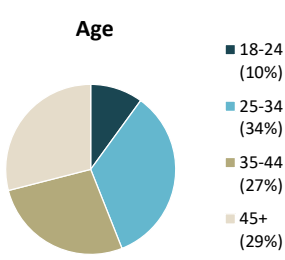

Mandatory Supervision Fact Sheet

Public Safety Realignment (AB109) established a population of Mandatory Supervision (MS) offenders. MS offenders receive a "split" sentence, meaning a portion of their time is completed in local custody, with the remaining balance spent in the community under probation supervision.

Individuals Under Supervision: 563

*Registered Sex Offenders: 0

City:

City	Non-Transient	Transient/Unknown	City	Non-Transient	Transient/Unknown
Alpine	1	-	National City	39	-
Bonita	-	-	Oceanside	16	-
Bonsall	1	-	Pala	-	-
Borrego Spgs.	-	-	Palomar Mnt.	-	-
Boulevard	-	-	Pauma Valley	-	-
Campo	1	-	Pine Valley	-	-
Cardiff	1	-	Poway	-	-
Carlsbad	2	-	Potrero	-	-
Chula Vista	45	-	Ramona	2	-
Coronado	-	-	Ranchita	-	-
Del Mar	-	-	Rnch. Santa Fe	-	-
Descanso	2	-	San Diego	266	-
Dulzura	-	-	San Luis Rey	-	-
El Cajon	31	-	San Marcos	4	-
Encinitas	3	-	San Ysidro	9	-
Escondido	25	-	Santa Ysabel	-	-
Fallbrook	2	-	Santee	4	-
Guatay	-	-	Solana Beach	-	-
Imperial Beach	3	-	Spring Valley	13	-
Jacumba	-	-	Tecate	-	-
Jamul	1	-	Valley Center	3	-
Julian	-	-	Vista	45	-
La Jolla	-	-	Warner Spgs.	-	-
La Mesa	8	-	Out of County	11	-
Lakeside	2	-	No Known City	-	3
Lemon Grove	13	-	Total	553	3

County Supervisorial District:

	District 1	District 2	District 3	District 4	District 5	Out of County	No Known District
Non-Transient	190	81	38	156	77	11	-
Transient/Unknown	-	-	-	-	-	-	3
	34%	15%	7%	28%	14%	2%	0%
	0%	0%	0%	0%	0%	0%	100%

Committing Offense:

Robbery	-	Drugs	364	Homicide	-
Assault	6	DUI	5	Weapons	0
Auto Theft	27	Sex Crimes**	-	Other	55
Burglary	31	Theft	67	Total	556

Committing Offense Type

** Not all sex crimes are committed by registered sex offenders

For additional information please go to: <http://www.sdcounty.ca.gov/probation/ccp.html>