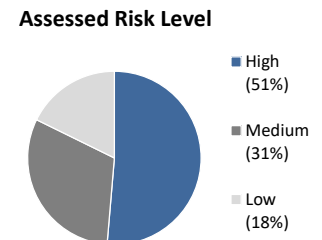

Committing Offense:

Arson	15	Drugs	209	Robbery	1
Assault	362	DUI	60	Weapons	237
Auto Theft	122	Sex Crimes**	49	Other	368
Burglary	75	Theft	161	Total	1,661