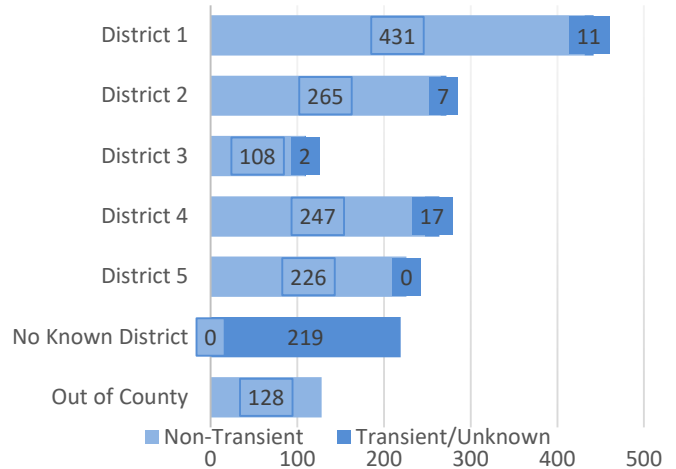

**Individuals Under Supervision: 1,661**

**\*Registered Sex Offenders: 58**

**City:**

City	Non-Transient	Transient/Unknown	City	Non-Transient	Transient/Unknown
Alpine	9	-	National City	60	-
Bonita	2	-	Oceanside	54	-
Bonsall	1	-	Pala	4	-
Borrego Spgs.	1	-	Palomar Mnt.	-	-
Boulevard	1	-	Pauma Valley	4	-
Campo	5	-	Pine Valley	1	-
Cardiff	2	-	Potrero	4	-
Carlsbad	7	-	Poway	2	-
Chula Vista	66	1	Ramona	9	1
Coronado	1	-	Ranchita	-	-
Del Mar	-	-	Rnch. Santa Fe	-	-
Descanso	-	-	San Diego	586	28
Dulzura	-	-	San Luis Rey	-	-
El Cajon	91	3	San Marcos	23	-
Encinitas	1	1	San Ysidro	7	-
Escondido	84	-	Santa Ysabel	-	-
Fallbrook	10	-	Santee	20	-
Guatay	-	-	Solana Beach	-	-
Imperial Beach	10	-	Spring Valley	42	3
Jacumba	1	-	Tecate	-	-
Jamul	1	-	Valley Center	8	-
Julian	2	-	Vista	86	-
La Jolla	-	-	Warner Spgs.	1	-
La Mesa	14	-	Out of County	128	-
Lakeside	23	-	No Known City	-	219
Lemon Grove	36	-	<b>Total</b>	<b>1405</b>	<b>256</b>

**County Supervisorial District:**

	District 1	District 2	District 3	District 4	District 5	Out of County	No Known District
Non-Transient	431	265	108	247	226	128	-
	31%	19%	8%	18%	16%	9%	0%
Transient/Unknown	11	7	2	17	-	-	219
	4%	3%	1%	7%	0%	0%	86%

**Committing Offense:**

Arson	15	Drugs	209	Robbery	1
Assault	362	DUI	60	Weapons	237
Auto Theft	122	Sex Crimes**	49	Other	368
Burglary	75	Theft	161	<b>Total</b>	<b>1,661</b>

**Committing Offense Type**

\*Low/Medium-Risk per Static 99/SARATSO; subset of overall population  
 \*\* Not all sex crimes are committed by registered sex offenders