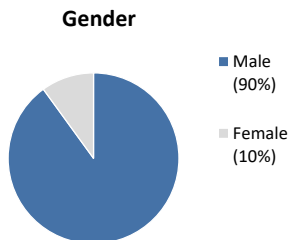

Committing Offense:

Arson	15	Drugs	209	Robbery	1
Assault	362	DUI	60	Weapons	237
Auto Theft	122	Sex Crimes**	49	Other	368
Burglary	75	Theft	161	Total	1,661