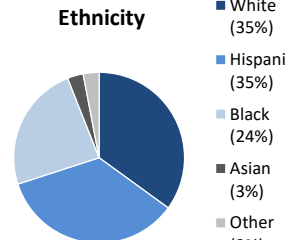

Committing Offense:

Arson	15	Drugs	209	Robbery	1
Assault	362	DUI	60	Weapons	237
Auto Theft	122	Sex Crimes**	49	Other	368
Burglary	75	Theft	161	Total	1,661