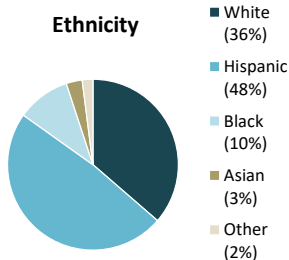

Mandatory Supervision Fact Sheet

Public Safety Realignment (AB109) established a population of Mandatory Supervision (MS) offenders. MS offenders receive a "split" sentence, meaning a portion of their time is completed in local custody, with the remaining balance spent in the community under probation supervision.

Individuals Under Supervision: 563

*Registered Sex Offenders: 0

City:

City	Non-Transient	Transient/Unknown	City	Non-Transient	Transient/Unknown
Alpine	1	-	National City	39	-
Bonita	-	-	Oceanside	16	-
Bonsall	1	-	Pala	-	-
Borrego Spgs.	-	-	Palomar Mnt.	-	-
Boulevard	-	-	Pauma Valley	-	-
Campo	1	-	Pine Valley	-	-
Cardiff	1	-	Poway	-	-
Carlsbad	2	-	Potrero	-	-
Chula Vista	45	-	Ramona	2	-
Coronado	-	-	Ranchita	-	-
Del Mar	-	-	Rnch. Santa Fe	-	-
Descanso	2	-	San Diego	266	-
Dulzura	-	-	San Luis Rey	-	-
El Cajon	31	-	San Marcos	4	-
Encinitas	3	-	San Ysidro	9	-
Escondido	25	-	Santa Ysabel	-	-
Fallbrook	2	-	Santee	4	-
Guatay	-	-	Solana Beach	-	-
Imperial Beach	3	-	Spring Valley	13	-
Jacumba	-	-	Tecate	-	-
Jamul	1	-	Valley Center	3	-
Julian	-	-	Vista	45	-
La Jolla	-	-	Warner Spgs.	-	-
La Mesa	8	-	Out of County	11	-
Lakeside	2	-	No Known City	-	3
Lemon Grove	13	-	Total	553	3

County Supervisorial District:

	District 1	District 2	District 3	District 4	District 5	Out of County	No Known District
Non-Transient	190	81	38	156	77	11	-
Transient/Unknown	-	-	-	-	-	-	3
	34%	15%	7%	28%	14%	2%	0%
	0%	0%	0%	0%	0%	0%	100%

Committing Offense:

Robbery	-	Drugs	364	Homicide	-
Assault	6	DUI	5	Weapons	0
Auto Theft	27	Sex Crimes**	-	Other	55
Burglary	31	Theft	67	Total	556

Committing Offense Type

** Not all sex crimes are committed by registered sex offenders

For additional information please go to: <http://www.sdcounty.ca.gov/probation/ccp.html>