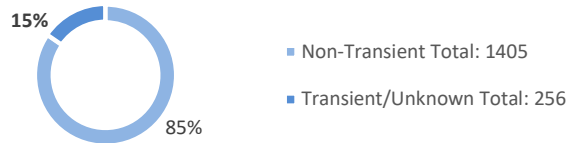

Post Release Community Supervision Fact Sheet

Public Safety Realignment (AB109) established a population of Post Release Community Supervision (PRCS) offenders. PRCS offenders are supervised by county probation departments upon their release from state prison. Prior to AB109, PRCS offenders were supervised by state parole.

Individuals Under Supervision: 1,661

*Registered Sex Offenders: 58

City:

City	Non-Transient	Transient/Unknown	City	Non-Transient	Transient/Unknown
Alpine	9	-	National City	60	-
Bonita	2	-	Oceanside	54	-
Bonsall	1	-	Pala	4	-
Borrego Spgs.	1	-	Palomar Mnt.	-	-
Boulevard	1	-	Pauma Valley	4	-
Campo	5	-	Pine Valley	1	-
Cardiff	2	-	Potrero	4	-
Carlsbad	7	-	Poway	2	-
Chula Vista	66	1	Ramona	9	1
Coronado	1	-	Ranchita	-	-
Del Mar	-	-	Rnch. Santa Fe	-	-
Descanso	-	-	San Diego	586	28
Dulzura	-	-	San Luis Rey	-	-
El Cajon	91	3	San Marcos	23	-
Encinitas	1	1	San Ysidro	7	-
Escondido	84	-	Santa Ysabel	-	-
Fallbrook	10	-	Santee	20	-
Guatay	-	-	Solana Beach	-	-
Imperial Beach	10	-	Spring Valley	42	3
Jacumba	1	-	Tecate	-	-
Jamul	1	-	Valley Center	8	-
Julian	2	-	Vista	86	-
La Jolla	-	-	Warner Spgs.	1	-
La Mesa	14	-	Out of County	128	-
Lakeside	23	-	No Known City	-	219
Lemon Grove	36	-	Total	1405	256

County Supervisorial District:

	District 1	District 2	District 3	District 4	District 5	Out of County	No Known District
Non-Transient	431	265	108	247	226	128	-
	31%	19%	8%	18%	16%	9%	0%
Transient/Unknown	11	7	2	17	-	-	219
	4%	3%	1%	7%	0%	0%	86%