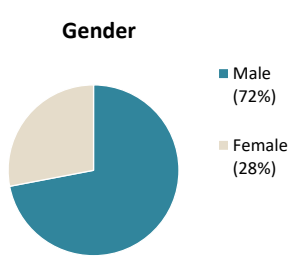

Mandatory Supervision Fact Sheet

Public Safety Realignment (AB109) established a population of Mandatory Supervision (MS) offenders. MS offenders receive a "split" sentence, meaning a portion of their time is completed in local custody, with the remaining balance spent in the community under probation supervision.

Individuals Under Supervision: 563

*Registered Sex Offenders: 0

City:

City	Non-Transient	Transient/Unknown	City	Non-Transient	Transient/Unknown
Alpine	1	-	National City	39	-
Bonita	-	-	Oceanside	16	-
Bonsall	1	-	Pala	-	-
Borrego Spgs.	-	-	Palomar Mnt.	-	-
Boulevard	-	-	Pauma Valley	-	-
Campo	1	-	Pine Valley	-	-
Cardiff	1	-	Poway	-	-
Carlsbad	2	-	Potrero	-	-
Chula Vista	45	-	Ramona	2	-
Coronado	-	-	Ranchita	-	-
Del Mar	-	-	Rnch. Santa Fe	-	-
Descanso	2	-	San Diego	266	-
Dulzura	-	-	San Luis Rey	-	-
El Cajon	31	-	San Marcos	4	-
Encinitas	3	-	San Ysidro	9	-
Escondido	25	-	Santa Ysabel	-	-
Fallbrook	2	-	Santee	4	-
Guatay	-	-	Solana Beach	-	-
Imperial Beach	3	-	Spring Valley	13	-
Jacumba	-	-	Tecate	-	-
Jamul	1	-	Valley Center	3	-
Julian	-	-	Vista	45	-
La Jolla	-	-	Warner Spgs.	-	-
La Mesa	8	-	Out of County	11	-
Lakeside	2	-	No Known City	-	3
Lemon Grove	13	-	Total	553	3

County Supervisorial District:

	District 1	District 2	District 3	District 4	District 5	Out of County	No Known District
Non-Transient	190	81	38	156	77	11	-
Transient/Unknown	-	-	-	-	-	-	3
	34%	15%	7%	28%	14%	2%	0%
	0%	0%	0%	0%	0%	0%	100%

Committing Offense:

Robbery	-	Drugs	364	Homicide	-
Assault	6	DUI	5	Weapons	0
Auto Theft	27	Sex Crimes**	-	Other	55
Burglary	31	Theft	67	Total	556

Committing Offense Type

** Not all sex crimes are committed by registered sex offenders

For additional information please go to: <http://www.sdcounty.ca.gov/probation/ccp.html>