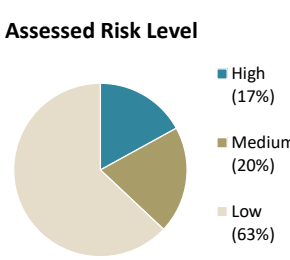

Mandatory Supervision Fact Sheet

Public Safety Realignment (AB109) established a population of Mandatory Supervision (MS) offenders. MS offenders receive a "split" sentence, meaning a portion of their time is completed in local custody, with the remaining balance spent in the community under probation supervision.

Individuals Under Supervision: 563

*Registered Sex Offenders: 0

City:

City	Non-Transient	Transient/Unknown	City	Non-Transient	Transient/Unknown
Alpine	1	-	National City	39	-
Bonita	-	-	Oceanside	16	-
Bonsall	1	-	Pala	-	-
Borrego Spgs.	-	-	Palomar Mnt.	-	-
Boulevard	-	-	Pauma Valley	-	-
Campo	1	-	Pine Valley	-	-
Cardiff	1	-	Poway	-	-
Carlsbad	2	-	Potrero	-	-
Chula Vista	45	-	Ramona	2	-
Coronado	-	-	Ranchita	-	-
Del Mar	-	-	Rnch. Santa Fe	-	-
Descanso	2	-	San Diego	266	-
Dulzura	-	-	San Luis Rey	-	-
El Cajon	31	-	San Marcos	4	-
Encinitas	3	-	San Ysidro	9	-
Escondido	25	-	Santa Ysabel	-	-
Fallbrook	2	-	Santee	4	-
Guatay	-	-	Solana Beach	-	-
Imperial Beach	3	-	Spring Valley	13	-
Jacumba	-	-	Tecate	-	-
Jamul	1	-	Valley Center	3	-
Julian	-	-	Vista	45	-
La Jolla	-	-	Warner Spgs.	-	-
La Mesa	8	-	Out of County	11	-
Lakeside	2	-	No Known City	-	3
Lemon Grove	13	-	Total	553	3

County Supervisorial District:

	District 1	District 2	District 3	District 4	District 5	Out of County	No Known District
Non-Transient	190	81	38	156	77	11	-
Transient/Unknown	-	-	-	-	-	-	3
	34%	15%	7%	28%	14%	2%	0%
	0%	0%	0%	0%	0%	0%	100%

Committing Offense:

Robbery	-	Drugs	364	Homicide	-
Assault	6	DUI	5	Weapons	0
Auto Theft	27	Sex Crimes**	-	Other	55
Burglary	31	Theft	67	Total	556

Committing Offense Type

** Not all sex crimes are committed by registered sex offenders

For additional information please go to: <http://www.sdcounty.ca.gov/probation/ccp.html>