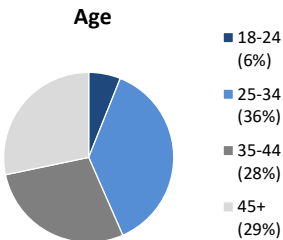

Committing Offense:

Arson	15	Drugs	209	Robbery	1
Assault	362	DUI	60	Weapons	237
Auto Theft	122	Sex Crimes**	49	Other	368
Burglary	75	Theft	161	Total	1,661