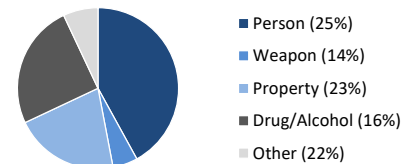

**Individuals Under Supervision: 1,661**

**\*Registered Sex Offenders: 58**

**City:**

City	Non-Transient	Transient/Unknown	City	Non-Transient	Transient/Unknown
Alpine	9	-	National City	60	-
Bonita	2	-	Oceanside	54	-
Bonsall	1	-	Pala	4	-
Borrego Spgs.	1	-	Palomar Mnt.	-	-
Boulevard	1	-	Pauma Valley	4	-
Campo	5	-	Pine Valley	1	-
Cardiff	2	-	Potrero	4	-
Carlsbad	7	-	Poway	2	-
Chula Vista	66	1	Ramona	9	1
Coronado	1	-	Ranchita	-	-
Del Mar	-	-	Rnch. Santa Fe	-	-
Descanso	-	-	San Diego	586	28
Dulzura	-	-	San Luis Rey	-	-
El Cajon	91	3	San Marcos	23	-
Encinitas	1	1	San Ysidro	7	-
Escondido	84	-	Santa Ysabel	-	-
Fallbrook	10	-	Santee	20	-
Guatay	-	-	Solana Beach	-	-
Imperial Beach	10	-	Spring Valley	42	3
Jacumba	1	-	Tecate	-	-
Jamul	1	-	Valley Center	8	-
Julian	2	-	Vista	86	-
La Jolla	-	-	Warner Spgs.	1	-
La Mesa	14	-	Out of County	128	-
Lakeside	23	-	No Known City	-	219
Lemon Grove	36	-	<b>Total</b>	<b>1405</b>	<b>256</b>

**Committing Offense:**

Arson	15	Drugs	209	Robbery	1
Assault	362	DUI	60	Weapons	237
Auto Theft	122	Sex Crimes**	49	Other	368
Burglary	75	Theft	161	<b>Total</b>	<b>1,661</b>

**Committing Offense Type**

\*Low/Medium-Risk per Static 99/SARATSO; subset of overall population  
 \*\* Not all sex crimes are committed by registered sex offenders