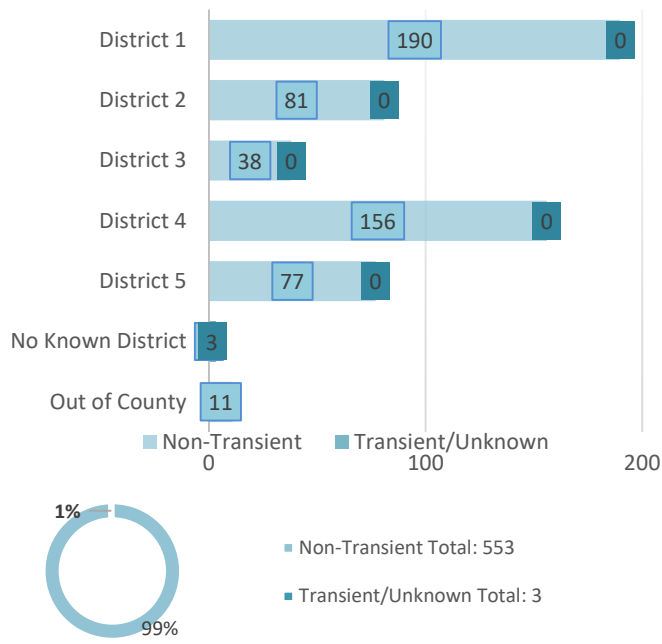

# Mandatory Supervision Fact Sheet

Public Safety Realignment (AB109) established a population of Mandatory Supervision (MS) offenders. MS offenders receive a "split" sentence, meaning a portion of their time is completed in local custody, with the remaining balance spent in the community under probation supervision.

**Individuals Under Supervision: 563**

**\*Registered Sex Offenders: 0**

City:

City	Non-Transient	Transient/Unknown	City	Non-Transient	Transient/Unknown
Alpine	1	-	National City	39	-
Bonita	-	-	Oceanside	16	-
Bonsall	1	-	Pala	-	-
Borrego Spgs.	-	-	Palomar Mnt.	-	-
Boulevard	-	-	Pauma Valley	-	-
Campo	1	-	Pine Valley	-	-
Cardiff	1	-	Poway	-	-
Carlsbad	2	-	Potrero	-	-
Chula Vista	45	-	Ramona	2	-
Coronado	-	-	Ranchita	-	-
Del Mar	-	-	Rnch. Santa Fe	-	-
Descanso	2	-	San Diego	266	-
Dulzura	-	-	San Luis Rey	-	-
El Cajon	31	-	San Marcos	4	-
Encinitas	3	-	San Ysidro	9	-
Escondido	25	-	Santa Ysabel	-	-
Fallbrook	2	-	Santee	4	-
Guatay	-	-	Solana Beach	-	-
Imperial Beach	3	-	Spring Valley	13	-
Jacumba	-	-	Tecate	-	-
Jamul	1	-	Valley Center	3	-
Julian	-	-	Vista	45	-
La Jolla	-	-	Warner Spgs.	-	-
La Mesa	8	-	Out of County	11	-
Lakeside	2	-	No Known City	-	3
Lemon Grove	13	-	<b>Total</b>	<b>553</b>	<b>3</b>

County Supervisorial District:

	District 1	District 2	District 3	District 4	District 5	Out of County	No Known District
Non-Transient	190	81	38	156	77	11	-
Transient/Unknown	-	-	-	-	-	-	3
	34%	15%	7%	28%	14%	2%	0%
	0%	0%	0%	0%	0%	0%	100%