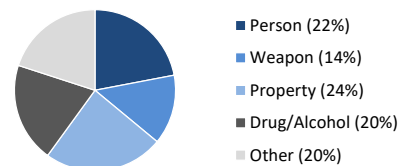

Committing Offense:

Arson	12	Drugs	255	Robbery	1
Assault	311	DUI	62	Weapons	236
Auto Theft	120	Sex Crimes**	49	Other	341
Burglary	74	Theft	165	<b>Total</b>	<b>1627</b>

Committing Offense Type

\*Low/Medium-Risk per Static 99/SARATSO; subset of overall population  
\*\* Not all sex crimes are committed by registered sex offenders