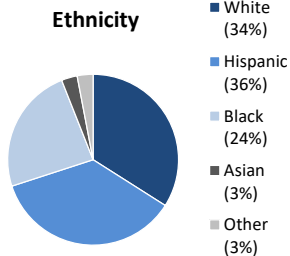

Post Release Community Supervision Fact Sheet

Public Safety Realignment (AB109) established a population of Post Release Community Supervision (PRCS) offenders. PRCS offenders are supervised by county probation departments upon their release from state prison. Prior to AB109, PRCS offenders were supervised by state parole.

Individuals Under Supervision: 1,627

*Registered Sex Offenders: 66

City:

City	Non-Transient	Transient/Unknown	City	Non-Transient	Transient/Unknown
Alpine	3	-	National City	55	-
Bonita	4	-	Oceanside	69	3
Bonsall	1	-	Pala	4	-
Borrego Spgs.	-	-	Palomar Mnt.	-	-
Boulevard	-	-	Pauma Valley	5	-
Campo	8	-	Pine Valley	-	-
Cardiff	2	-	Potrero	1	-
Carlsbad	7	-	Poway	4	-
Chula Vista	62	-	Ramona	7	-
Coronado	2	-	Ranchita	-	-
Del Mar	1	-	Rnch. Santa Fe	-	-
Descanso	1	-	San Diego	628	31
Dulzura	-	-	San Luis Rey	-	-
El Cajon	72	7	San Marcos	13	-
Encinitas	3	1	San Ysidro	9	-
Escondido	74	3	Santa Ysabel	-	-
Fallbrook	16	-	Santee	20	-
Guatay	-	-	Solana Beach	-	-
Imperial Beach	12	-	Spring Valley	46	1
Jacumba	-	-	Tecate	-	-
Jamul	1	-	Valley Center	10	-
Julian	2	-	Vista	102	3
La Jolla	2	-	Warner Spgs.	1	-
La Mesa	23	-	Out of County	73	-
Lakeside	16	-	No Known City	-	205
Lemon Grove	25	-	Total	1373	254

County Supervisorial District:

	District 1	District 2	District 3	District 4	District 5	Out of County	No Known District
Non-Transient	425	229	112	296	238	73	-
Transient/Unknown	9	9	5	20	6	-	205
	31%	17%	8%	22%	17%	5%	0%
	4%	4%	2%	8%	2%	0%	81%

Committing Offense:

Arson	12	Drugs	255	Robbery	1
Assault	311	DUI	62	Weapons	236
Auto Theft	120	Sex Crimes**	49	Other	341
Burglary	74	Theft	165	Total	1627

Committing Offense Type

*Low/Medium-Risk per Static 99/SARATSO; subset of overall population
** Not all sex crimes are committed by registered sex offenders