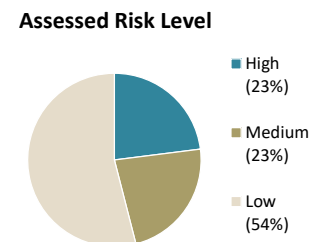

Mandatory Supervision Fact Sheet

Public Safety Realignment (AB109) established a population of Mandatory Supervision (MS) offenders. MS offenders receive a "split" sentence, meaning a portion of their time is completed in local custody, with the remaining balance spent in the community under probation supervision.

Individuals Under Supervision: 599

*Registered Sex Offenders: 5

City:

County Supervisorial District:

City	Non-Transient	Transient/Unknown	City	Non-Transient	Transient/Unknown
Alpine	2	-	National City	33	-
Bonita	-	-	Oceanside	25	-
Bonsall	2	-	Pala	-	-
Borrego Spgs.	-	-	Palomar Mnt.	-	-
Boulevard	-	-	Pauma Valley	-	-
Campo	1	-	Pine Valley	-	-
Cardiff	1	-	Poway	1	-
Carlsbad	3	-	Potrero	-	-
Chula Vista	48	-	Ramona	2	-
Coronado	-	-	Ranchita	-	-
Del Mar	-	-	Rnch. Santa Fe	-	-
Descanso	3	-	San Diego	261	-
Dulzura	-	-	San Luis Rey	-	-
El Cajon	48	-	San Marcos	7	-
Encinitas	2	-	San Ysidro	7	-
Escondido	25	-	Santa Ysabel	-	-
Fallbrook	3	-	Santee	12	-
Guatay	-	-	Solana Beach	-	-
Imperial Beach	8	-	Spring Valley	14	-
Jacumba	-	-	Tecate	-	-
Jamul	-	-	Valley Center	3	-
Julian	-	-	Vista	49	-
La Jolla	1	-	Warner Spgs.	-	-
La Mesa	4	-	Out of County	12	-
Lakeside	5	-	No Known City	-	2
Lemon Grove	22	-	Total	597	2

	District 1	District 2	District 3	District 4	District 5	Out of County	No Known District
Non-Transient	181	117	34	164	89	12	-
Transient/Unknown	-	-	-	-	-	-	2
	30%	20%	6%	27%	15%	2%	0%

Committing Offense:

Arson	-	Drugs	376	Manslaughter	-
Assault	5	DUI	8	Weapons	4
Auto Theft	48	Sex Crimes**	-	Other	50
Burglary	42	Theft	66	Total	599

Committing Offense Type

** Not all sex crimes are committed by registered sex offenders

For additional information please go to: <http://www.sdcounty.ca.gov/probation/ccp.html>