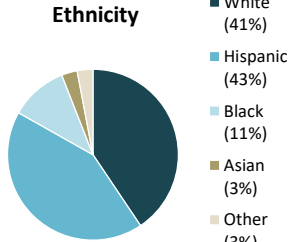

Mandatory Supervision Fact Sheet

Public Safety Realignment (AB109) established a population of Mandatory Supervision (MS) offenders. MS offenders receive a "split" sentence, meaning a portion of their time is completed in local custody, with the remaining balance spent in the community under probation supervision.

Individuals Under Supervision: 599

*Registered Sex Offenders: 5

City:

County Supervisorial District:

City	Non-Transient	Transient/Unknown	City	Non-Transient	Transient/Unknown
Alpine	2	-	National City	33	-
Bonita	-	-	Oceanside	25	-
Bonsall	2	-	Pala	-	-
Borrego Spgs.	-	-	Palomar Mnt.	-	-
Boulevard	-	-	Pauma Valley	-	-
Campo	1	-	Pine Valley	-	-
Cardiff	1	-	Poway	1	-
Carlsbad	3	-	Potrero	-	-
Chula Vista	48	-	Ramona	2	-
Coronado	-	-	Ranchita	-	-
Del Mar	-	-	Rnch. Santa Fe	-	-
Descanso	3	-	San Diego	261	-
Dulzura	-	-	San Luis Rey	-	-
El Cajon	48	-	San Marcos	7	-
Encinitas	2	-	San Ysidro	7	-
Escondido	25	-	Santa Ysabel	-	-
Fallbrook	3	-	Santee	12	-
Guatay	-	-	Solana Beach	-	-
Imperial Beach	8	-	Spring Valley	14	-
Jacumba	-	-	Tecate	-	-
Jamul	-	-	Valley Center	3	-
Julian	-	-	Vista	49	-
La Jolla	1	-	Warner Spgs.	-	-
La Mesa	4	-	Out of County	12	-
Lakeside	5	-	No Known City	-	2
Lemon Grove	22	-	Total	597	2

	District 1	District 2	District 3	District 4	District 5	Out of County	No Known District
Non-Transient	181	117	34	164	89	12	-
Transient/Unknown	-	-	-	-	-	-	2
	30%	20%	6%	27%	15%	2%	0%

Committing Offense:

Arson	-	Drugs	376	Manslaughter	-
Assault	5	DUI	8	Weapons	4
Auto Theft	48	Sex Crimes**	-	Other	50
Burglary	42	Theft	66	Total	599

Committing Offense Type

** Not all sex crimes are committed by registered sex offenders

For additional information please go to: <http://www.sdcounty.ca.gov/probation/ccp.html>