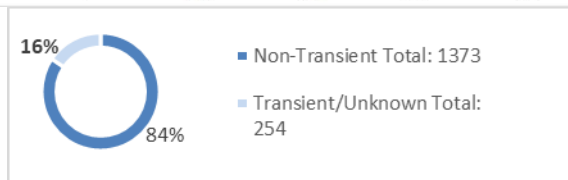

Post Release Community Supervision Fact Sheet

Public Safety Realignment (AB109) established a population of Post Release Community Supervision (PRCS) offenders. PRCS offenders are supervised by county probation departments upon their release from state prison. Prior to AB109, PRCS offenders were supervised by state parole.

Individuals Under Supervision: 1,627

*Registered Sex Offenders: 66

City:

City	Non-Transient	Transient/Unknown	City	Non-Transient	Transient/Unknown
Alpine	3	-	National City	55	-
Bonita	4	-	Oceanside	69	3
Bonsall	1	-	Pala	4	-
Borrego Spgs.	-	-	Palomar Mnt.	-	-
Boulevard	-	-	Pauma Valley	5	-
Campo	8	-	Pine Valley	-	-
Cardiff	2	-	Potrero	1	-
Carlsbad	7	-	Poway	4	-
Chula Vista	62	-	Ramona	7	-
Coronado	2	-	Ranchita	-	-
Del Mar	1	-	Rnch. Santa Fe	-	-
Descanso	1	-	San Diego	628	31
Dulzura	-	-	San Luis Rey	-	-
El Cajon	72	7	San Marcos	13	-
Encinitas	3	1	San Ysidro	9	-
Escondido	74	3	Santa Ysabel	-	-
Fallbrook	16	-	Santee	20	-
Guatay	-	-	Solana Beach	-	-
Imperial Beach	12	-	Spring Valley	46	1
Jacumba	-	-	Tecate	-	-
Jamul	1	-	Valley Center	10	-
Julian	2	-	Vista	102	3
La Jolla	2	-	Warner Spgs.	1	-
La Mesa	23	-	Out of County	73	-
Lakeside	16	-	No Known City	-	205
Lemon Grove	25	-	Total	1373	254

County Supervisorial District:

	District 1	District 2	District 3	District 4	District 5	Out of County	No Known District
Non-Transient	425	229	112	296	238	73	-
Transient/Unknown	9	9	5	20	6	-	205
	31%	17%	8%	22%	17%	5%	0%
	4%	4%	2%	8%	2%	0%	81%