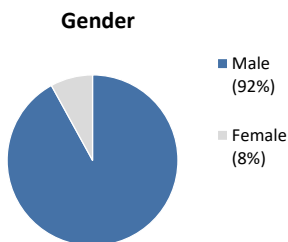

Post Release Community Supervision Fact Sheet

Public Safety Realignment (AB109) established a population of Post Release Community Supervision (PRCS) offenders. PRCS offenders are supervised by county probation departments upon their release from state prison. Prior to AB109, PRCS offenders were supervised by state parole.

Individuals Under Supervision: 1,627

*Registered Sex Offenders: 66

City:

City	Non-Transient	Transient/Unknown	City	Non-Transient	Transient/Unknown
Alpine	3	-	National City	55	-
Bonita	4	-	Oceanside	69	3
Bonsall	1	-	Pala	4	-
Borrego Spgs.	-	-	Palomar Mnt.	-	-
Boulevard	-	-	Pauma Valley	5	-
Campo	8	-	Pine Valley	-	-
Cardiff	2	-	Potrero	1	-
Carlsbad	7	-	Poway	4	-
Chula Vista	62	-	Ramona	7	-
Coronado	2	-	Ranchita	-	-
Del Mar	1	-	Rnch. Santa Fe	-	-
Descanso	1	-	San Diego	628	31
Dulzura	-	-	San Luis Rey	-	-
El Cajon	72	7	San Marcos	13	-
Encinitas	3	1	San Ysidro	9	-
Escondido	74	3	Santa Ysabel	-	-
Fallbrook	16	-	Santee	20	-
Guatay	-	-	Solana Beach	-	-
Imperial Beach	12	-	Spring Valley	46	1
Jacumba	-	-	Tecate	-	-
Jamul	1	-	Valley Center	10	-
Julian	2	-	Vista	102	3
La Jolla	2	-	Warner Spgs.	1	-
La Mesa	23	-	Out of County	73	-
Lakeside	16	-	No Known City	-	205
Lemon Grove	25	-	Total	1373	254

County Supervisorial District:

	District 1	District 2	District 3	District 4	District 5	Out of County	No Known District
Non-Transient	425	229	112	296	238	73	-
Transient/Unknown	9	9	5	20	6	-	205
	31%	17%	8%	22%	17%	5%	0%
	4%	4%	2%	8%	2%	0%	81%

Committing Offense:

Arson	12	Drugs	255	Robbery	1
Assault	311	DUI	62	Weapons	236
Auto Theft	120	Sex Crimes**	49	Other	341
Burglary	74	Theft	165	Total	1627

Committing Offense Type

*Low/Medium-Risk per Static 99/SARATSO; subset of overall population
** Not all sex crimes are committed by registered sex offenders