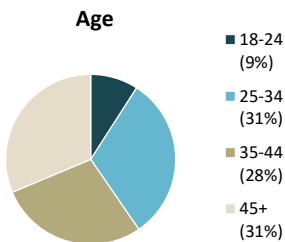

**Individuals Under Supervision: 599**

**\*Registered Sex Offenders: 5**

City:

County Supervisorial District:

City	Non-Transient	Transient/Unknown	City	Non-Transient	Transient/Unknown
Alpine	2	-	National City	33	-
Bonita	-	-	Oceanside	25	-
Bonsall	2	-	Pala	-	-
Borrego Spgs.	-	-	Palomar Mnt.	-	-
Boulevard	-	-	Pauma Valley	-	-
Campo	1	-	Pine Valley	-	-
Cardiff	1	-	Poway	1	-
Carlsbad	3	-	Potrero	-	-
Chula Vista	48	-	Ramona	2	-
Coronado	-	-	Ranchita	-	-
Del Mar	-	-	Rnch. Santa Fe	-	-
Descanso	3	-	San Diego	261	-
Dulzura	-	-	San Luis Rey	-	-
El Cajon	48	-	San Marcos	7	-
Encinitas	2	-	San Ysidro	7	-
Escondido	25	-	Santa Ysabel	-	-
Fallbrook	3	-	Santee	12	-
Guatay	-	-	Solana Beach	-	-
Imperial Beach	8	-	Spring Valley	14	-
Jacumba	-	-	Tecate	-	-
Jamul	-	-	Valley Center	3	-
Julian	-	-	Vista	49	-
La Jolla	1	-	Warner Spgs.	-	-
La Mesa	4	-	Out of County	12	-
Lakeside	5	-	No Known City	-	2
Lemon Grove	22	-	<b>Total</b>	<b>597</b>	<b>2</b>

	District 1	District 2	District 3	District 4	District 5	Out of County	No Known District
Non-Transient	181	117	34	164	89	12	-
Transient/Unknown	-	-	-	-	-	-	2
	30%	20%	6%	27%	15%	2%	0%

Committing Offense: