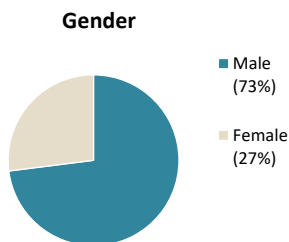

Mandatory Supervision Fact Sheet

Public Safety Realignment (AB109) established a population of Mandatory Supervision (MS) offenders. MS offenders receive a "split" sentence, meaning a portion of their time is completed in local custody, with the remaining balance spent in the community under probation supervision.

Individuals Under Supervision: 599

*Registered Sex Offenders: 5

City:

County Supervisorial District:

City	Non-Transient	Transient/Unknown	City	Non-Transient	Transient/Unknown
Alpine	2	-	National City	33	-
Bonita	-	-	Oceanside	25	-
Bonsall	2	-	Pala	-	-
Borrego Spgs.	-	-	Palomar Mnt.	-	-
Boulevard	-	-	Pauma Valley	-	-
Campo	1	-	Pine Valley	-	-
Cardiff	1	-	Poway	1	-
Carlsbad	3	-	Potrero	-	-
Chula Vista	48	-	Ramona	2	-
Coronado	-	-	Ranchita	-	-
Del Mar	-	-	Rnch. Santa Fe	-	-
Descanso	3	-	San Diego	261	-
Dulzura	-	-	San Luis Rey	-	-
El Cajon	48	-	San Marcos	7	-
Encinitas	2	-	San Ysidro	7	-
Escondido	25	-	Santa Ysabel	-	-
Fallbrook	3	-	Santee	12	-
Guatay	-	-	Solana Beach	-	-
Imperial Beach	8	-	Spring Valley	14	-
Jacumba	-	-	Tecate	-	-
Jamul	-	-	Valley Center	3	-
Julian	-	-	Vista	49	-
La Jolla	1	-	Warner Spgs.	-	-
La Mesa	4	-	Out of County	12	-
Lakeside	5	-	No Known City	-	2
Lemon Grove	22	-	Total	597	2

	District 1	District 2	District 3	District 4	District 5	Out of County	No Known District
Non-Transient	181	117	34	164	89	12	-
Transient/Unknown	-	-	-	-	-	-	2
	30%	20%	6%	27%	15%	2%	0%

Committing Offense:

Arson	-	Drugs	376	Manslaughter	-
Assault	5	DUI	8	Weapons	4
Auto Theft	48	Sex Crimes**	-	Other	50
Burglary	42	Theft	66	Total	599

Committing Offense Type

** Not all sex crimes are committed by registered sex offenders

For additional information please go to: <http://www.sdcounty.ca.gov/probation/ccp.html>