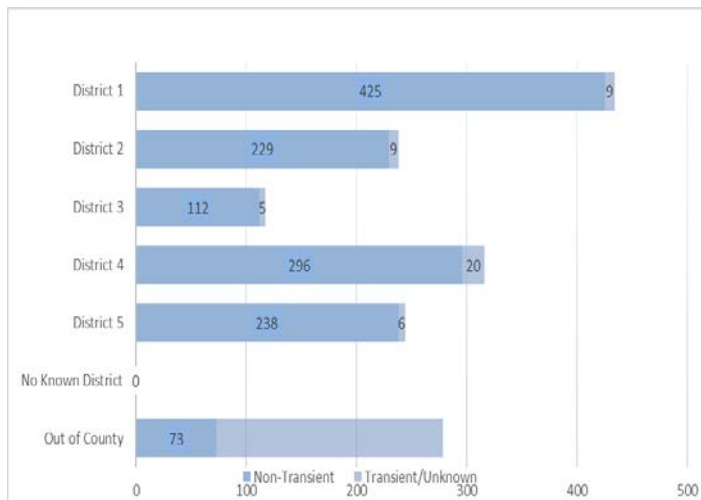

Post Release Community Supervision Fact Sheet

Public Safety Realignment (AB109) established a population of Post Release Community Supervision (PRCS) offenders. PRCS offenders are supervised by county probation departments upon their release from state prison. Prior to AB109, PRCS offenders were supervised by state parole.

Individuals Under Supervision: 1,627

*Registered Sex Offenders: 66

City:

City	Non-Transient	Transient/Unknown	City	Non-Transient	Transient/Unknown
Alpine	3	-	National City	55	-
Bonita	4	-	Oceanside	69	3
Bonsall	1	-	Pala	4	-
Borrego Spgs.	-	-	Palomar Mnt.	-	-
Boulevard	-	-	Pauma Valley	5	-
Campo	8	-	Pine Valley	-	-
Cardiff	2	-	Potrero	1	-
Carlsbad	7	-	Poway	4	-
Chula Vista	62	-	Ramona	7	-
Coronado	2	-	Ranchita	-	-
Del Mar	1	-	Rnch. Santa Fe	-	-
Descanso	1	-	San Diego	628	31
Dulzura	-	-	San Luis Rey	-	-
El Cajon	72	7	San Marcos	13	-
Encinitas	3	1	San Ysidro	9	-
Escondido	74	3	Santa Ysabel	-	-
Fallbrook	16	-	Santee	20	-
Guatay	-	-	Solana Beach	-	-
Imperial Beach	12	-	Spring Valley	46	1
Jacumba	-	-	Tecate	-	-
Jamul	1	-	Valley Center	10	-
Julian	2	-	Vista	102	3
La Jolla	2	-	Warner Spgs.	1	-
La Mesa	23	-	Out of County	73	-
Lakeside	16	-	No Known City	-	205
Lemon Grove	25	-	Total	1373	254

County Supervisorial District:

	District 1	District 2	District 3	District 4	District 5	Out of County	No Known District
Non-Transient	425	229	112	296	238	73	-
Transient/Unknown	9	9	5	20	6	-	205
	31%	17%	8%	22%	17%	5%	0%
	4%	4%	2%	8%	2%	0%	81%