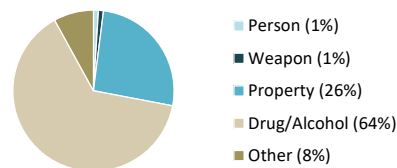

Committing Offense:

Arson	-	Drugs	376	Manslaughter	-
Assault	5	DUI	8	Weapons	4
Auto Theft	48	Sex Crimes**	-	Other	50
Burglary	42	Theft	66	Total	599

Committing Offense Type