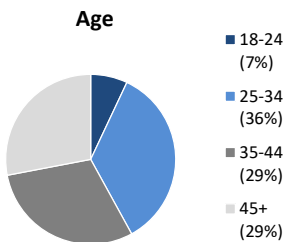

Post Release Community Supervision Fact Sheet

Public Safety Realignment (AB109) established a population of Post Release Community Supervision (PRCS) offenders. PRCS offenders are supervised by county probation departments upon their release from state prison. Prior to AB109, PRCS offenders were supervised by state parole.

Individuals Under Supervision: 1,627

*Registered Sex Offenders: 66

City:

City	Non-Transient	Transient/Unknown	City	Non-Transient	Transient/Unknown
Alpine	3	-	National City	55	-
Bonita	4	-	Oceanside	69	3
Bonsall	1	-	Pala	4	-
Borrego Spgs.	-	-	Palomar Mnt.	-	-
Boulevard	-	-	Pauma Valley	5	-
Campo	8	-	Pine Valley	-	-
Cardiff	2	-	Potrero	1	-
Carlsbad	7	-	Poway	4	-
Chula Vista	62	-	Ramona	7	-
Coronado	2	-	Ranchita	-	-
Del Mar	1	-	Rnch. Santa Fe	-	-
Descanso	1	-	San Diego	628	31
Dulzura	-	-	San Luis Rey	-	-
El Cajon	72	7	San Marcos	13	-
Encinitas	3	1	San Ysidro	9	-
Escondido	74	3	Santa Ysabel	-	-
Fallbrook	16	-	Santee	20	-
Guatay	-	-	Solana Beach	-	-
Imperial Beach	12	-	Spring Valley	46	1
Jacumba	-	-	Tecate	-	-
Jamul	1	-	Valley Center	10	-
Julian	2	-	Vista	102	3
La Jolla	2	-	Warner Spgs.	1	-
La Mesa	23	-	Out of County	73	-
Lakeside	16	-	No Known City	-	205
Lemon Grove	25	-	Total	1373	254

County Supervisorial District:

	District 1	District 2	District 3	District 4	District 5	Out of County	No Known District
Non-Transient	425	229	112	296	238	73	-
Transient/Unknown	9	9	5	20	6	-	205
	31%	17%	8%	22%	17%	5%	0%
	4%	4%	2%	8%	2%	0%	81%

Committing Offense:

Arson	12	Drugs	255	Robbery	1
Assault	311	DUI	62	Weapons	236
Auto Theft	120	Sex Crimes**	49	Other	341
Burglary	74	Theft	165	Total	1627

Committing Offense Type

*Low/Medium-Risk per Static 99/SARATSO; subset of overall population
** Not all sex crimes are committed by registered sex offenders