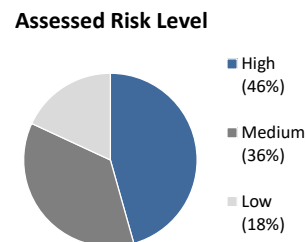

Post Release Community Supervision Fact Sheet

Public Safety Realignment (AB109) established a population of Post Release Community Supervision (PRCS) offenders. PRCS offenders are supervised by county probation departments upon their release from state prison. Prior to AB109, PRCS offenders were supervised by state parole.

Individuals Under Supervision: 1,627

*Registered Sex Offenders: 66

City:

City	Non-Transient	Transient/Unknown	City	Non-Transient	Transient/Unknown
Alpine	3	-	National City	55	-
Bonita	4	-	Oceanside	69	3
Bonsall	1	-	Pala	4	-
Borrego Spgs.	-	-	Palomar Mnt.	-	-
Boulevard	-	-	Pauma Valley	5	-
Campo	8	-	Pine Valley	-	-
Cardiff	2	-	Potrero	1	-
Carlsbad	7	-	Poway	4	-
Chula Vista	62	-	Ramona	7	-
Coronado	2	-	Ranchita	-	-
Del Mar	1	-	Rnch. Santa Fe	-	-
Descanso	1	-	San Diego	628	31
Dulzura	-	-	San Luis Rey	-	-
El Cajon	72	7	San Marcos	13	-
Encinitas	3	1	San Ysidro	9	-
Escondido	74	3	Santa Ysabel	-	-
Fallbrook	16	-	Santee	20	-
Guatay	-	-	Solana Beach	-	-
Imperial Beach	12	-	Spring Valley	46	1
Jacumba	-	-	Tecate	-	-
Jamul	1	-	Valley Center	10	-
Julian	2	-	Vista	102	3
La Jolla	2	-	Warner Spgs.	1	-
La Mesa	23	-	Out of County	73	-
Lakeside	16	-	No Known City	-	205
Lemon Grove	25	-	Total	1373	254

County Supervisorial District:

	District 1	District 2	District 3	District 4	District 5	Out of County	No Known District
Non-Transient	425	229	112	296	238	73	-
Transient/Unknown	9	9	5	20	6	-	205
	31%	17%	8%	22%	17%	5%	0%
	4%	4%	2%	8%	2%	0%	81%

Committing Offense:

Arson	12	Drugs	255	Robbery	1
Assault	311	DUI	62	Weapons	236
Auto Theft	120	Sex Crimes**	49	Other	341
Burglary	74	Theft	165	Total	1627

Committing Offense Type

*Low/Medium-Risk per Static 99/SARATSO; subset of overall population
** Not all sex crimes are committed by registered sex offenders