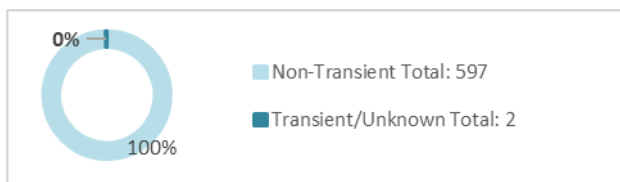

Mandatory Supervision Fact Sheet

Public Safety Realignment (AB109) established a population of Mandatory Supervision (MS) offenders. MS offenders receive a "split" sentence, meaning a portion of their time is completed in local custody, with the remaining balance spent in the community under probation supervision.

Individuals Under Supervision: 599

*Registered Sex Offenders: 5

City:

County Supervisorial District:

City	Non-Transient	Transient/Unknown	City	Non-Transient	Transient/Unknown
Alpine	2	-	National City	33	-
Bonita	-	-	Oceanside	25	-
Bonsall	2	-	Pala	-	-
Borrego Spgs.	-	-	Palomar Mnt.	-	-
Boulevard	-	-	Pauma Valley	-	-
Campo	1	-	Pine Valley	-	-
Cardiff	1	-	Poway	1	-
Carlsbad	3	-	Potrero	-	-
Chula Vista	48	-	Ramona	2	-
Coronado	-	-	Ranchita	-	-
Del Mar	-	-	Rnch. Santa Fe	-	-
Descanso	3	-	San Diego	261	-
Dulzura	-	-	San Luis Rey	-	-
El Cajon	48	-	San Marcos	7	-
Encinitas	2	-	San Ysidro	7	-
Escondido	25	-	Santa Ysabel	-	-
Fallbrook	3	-	Santee	12	-
Guatay	-	-	Solana Beach	-	-
Imperial Beach	8	-	Spring Valley	14	-
Jacumba	-	-	Tecate	-	-
Jamul	-	-	Valley Center	3	-
Julian	-	-	Vista	49	-
La Jolla	1	-	Warner Spgs.	-	-
La Mesa	4	-	Out of County	12	-
Lakeside	5	-	No Known City	-	2
Lemon Grove	22	-	Total	597	2

	District 1	District 2	District 3	District 4	District 5	Out of County	No Known District
Non-Transient	181	117	34	164	89	12	-
Transient/Unknown	-	-	-	-	-	-	2
	30%	20%	6%	27%	15%	2%	0%