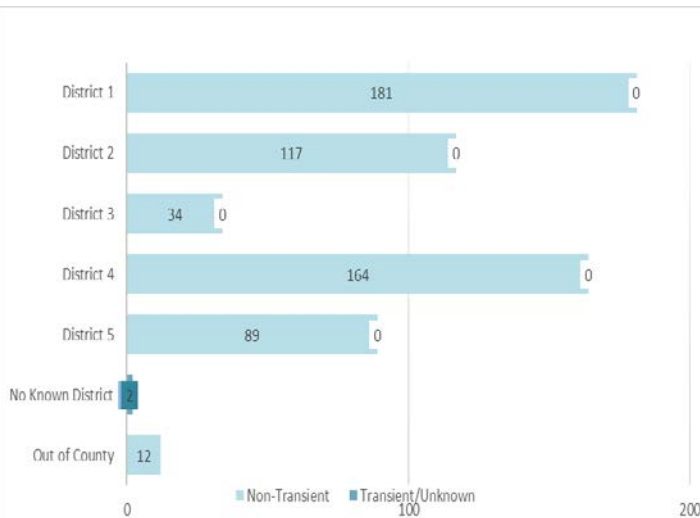

# Mandatory Supervision Fact Sheet

Public Safety Realignment (AB109) established a population of Mandatory Supervision (MS) offenders. MS offenders receive a "split" sentence, meaning a portion of their time is completed in local custody, with the remaining balance spent in the community under probation supervision.

**Individuals Under Supervision: 599**

**\*Registered Sex Offenders: 5**

City:

County Supervisorial District:

City	Non-Transient	Transient/Unknown	City	Non-Transient	Transient/Unknown
Alpine	2	-	National City	33	-
Bonita	-	-	Oceanside	25	-
Bonsall	2	-	Pala	-	-
Borrego Spgs.	-	-	Palomar Mnt.	-	-
Boulevard	-	-	Pauma Valley	-	-
Campo	1	-	Pine Valley	-	-
Cardiff	1	-	Poway	1	-
Carlsbad	3	-	Potrero	-	-
Chula Vista	48	-	Ramona	2	-
Coronado	-	-	Ranchita	-	-
Del Mar	-	-	Rnch. Santa Fe	-	-
Descanso	3	-	San Diego	261	-
Dulzura	-	-	San Luis Rey	-	-
El Cajon	48	-	San Marcos	7	-
Encinitas	2	-	San Ysidro	7	-
Escondido	25	-	Santa Ysabel	-	-
Fallbrook	3	-	Santee	12	-
Guatay	-	-	Solana Beach	-	-
Imperial Beach	8	-	Spring Valley	14	-
Jacumba	-	-	Tecate	-	-
Jamul	-	-	Valley Center	3	-
Julian	-	-	Vista	49	-
La Jolla	1	-	Warner Spgs.	-	-
La Mesa	4	-	Out of County	12	-
Lakeside	5	-	No Known City	-	2
Lemon Grove	22	-	<b>Total</b>	<b>597</b>	<b>2</b>