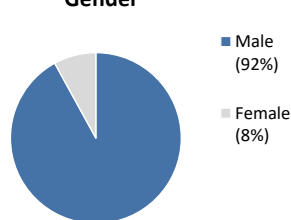

**Age**

**Gender**

**Ethnicity**

**Assessed Risk Level**

**Committing Offense:**

Arson	12	Drugs	247	Robbery	2
Assault	396	DUI	69	Weapons	212
Auto Theft	148	Sex Crimes**	65	Other	362
Burglary	83	Theft	157	<b>Total</b>	<b>1753</b>