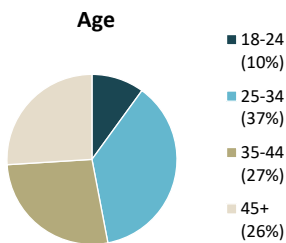

Committing Offense:

Robbery	-	Drugs	357	Homicide	-
Assault	6	DUI	4	Weapons	1
Auto Theft	33	Sex Crimes**	-	Other	42
Burglary	19	Theft	59	Total	521