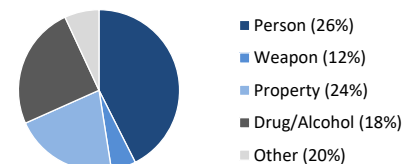

Committing Offense Type

*Low/Medium-Risk per Static 99/SARATSO; subset of overall population
** Not all sex crimes are committed by registered sex offenders

For additional information please go to:
<http://www.sdcounty.ca.gov/probation/ccp.html>