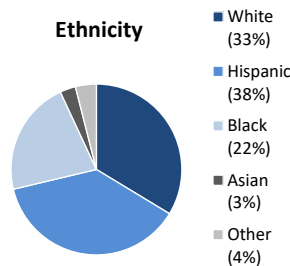

**Age**

**Gender**

**Ethnicity**

**Assessed Risk Level**

**Committing Offense:**

Arson	12	Drugs	247	Robbery	2
Assault	396	DUI	69	Weapons	212
Auto Theft	148	Sex Crimes**	65	Other	362
Burglary	83	Theft	157	<b>Total</b>	<b>1753</b>