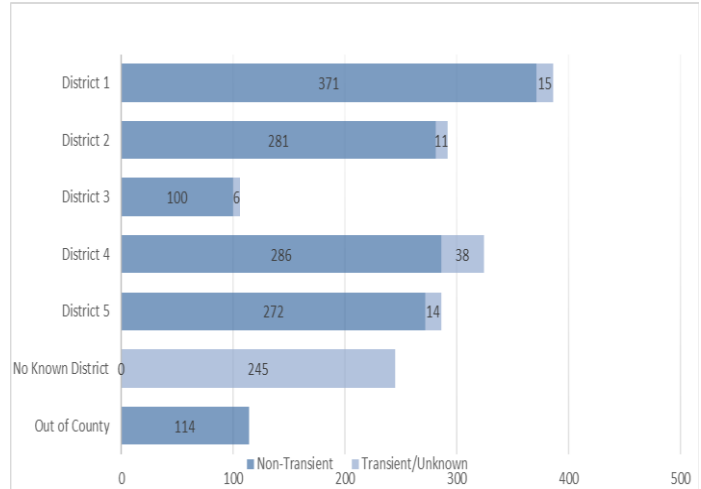

**Individuals Under Supervision: 1,753**

**\*Registered Sex Offenders: 62**

**City:**

City	Non-Transient	Transient/Unknown	City	Non-Transient	Transient/Unknown
Alpine	6	0	National City	40	0
Bonita	5	0	Oceanside	75	8
Bonsall	2	0	Pala	3	0
Borrego Spgs.	0	0	Palomar Mnt.	0	0
Boulevard	2	0	Pauma Valley	4	1
Campo	6	0	Pine Valley	0	0
Cardiff	3	0	Potrero	0	0
Carlsbad	7	0	Poway	8	0
Chula Vista	69	4	Ramona	12	0
Coronado	0	1	Ranchita	0	0
Del Mar	1	0	Rnch. Santa Fe	1	0
Descanso	0	0	San Diego	566	52
Dulzura	2	0	San Luis Rey	0	0
El Cajon	97	7	San Marcos	21	3
Encinitas	0	0	San Ysidro	8	0
Escondido	90	5	Santa Ysabel	0	0
Fallbrook	15	0	Santee	21	1
Guatay	0	0	Solana Beach	0	0
Imperial Beach	6	0	Spring Valley	45	0
Jacumba	2	0	Tecate	0	0
Jamul	2	0	Valley Center	13	0
Julian	5	0	Vista	101	2
La Jolla	4	0	Warner Spgs.	0	0
La Mesa	22	0	Out of County	114	0
Lakeside	15	1	No Known City	0	245
Lemon Grove	33	1	<b>Total</b>	<b>1424</b>	<b>329</b>

**County Supervisorial District:**

	District 1	District 2	District 3	District 4	District 5	Out of County	No Known District
Non-Transient	371 26%	281 20%	100 7%	286 20%	272 19%	114 8%	0 0%
Transient/Unknown	15 5%	11 3%	6 2%	38 12%	14 4%	0 0%	245 74%

**Age**

**Gender**

**Ethnicity**

**Assessed Risk Level**

**Committing Offense:**

Arson	12	Drugs	247	Robbery	2
Assault	396	DUI	69	Weapons	212
Auto Theft	148	Sex Crimes**	65	Other	362
Burglary	83	Theft	157	<b>Total</b>	<b>1753</b>