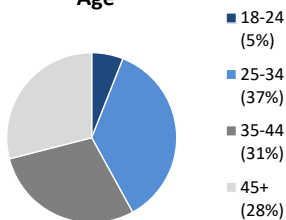

Post Release Community Supervision Fact Sheet

Public Safety Realignment (AB109) established a population of Post Release Community Supervision (PRCS) offenders. PRCS offenders are supervised by county probation departments upon their release from state prison. Prior to AB109, PRCS offenders were supervised by state parole.

Individuals Under Supervision: 1,753

*Registered Sex Offenders: 62

City:

City	Non-Transient	Transient/Unknown	City	Non-Transient	Transient/Unknown
Alpine	6	0	National City	40	0
Bonita	5	0	Oceanside	75	8
Bonsall	2	0	Pala	3	0
Borrego Spgs.	0	0	Palomar Mnt.	0	0
Boulevard	2	0	Pauma Valley	4	1
Campo	6	0	Pine Valley	0	0
Cardiff	3	0	Potrero	0	0
Carlsbad	7	0	Poway	8	0
Chula Vista	69	4	Ramona	12	0
Coronado	0	1	Ranchita	0	0
Del Mar	1	0	Rnch. Santa Fe	1	0
Descanso	0	0	San Diego	566	52
Dulzura	2	0	San Luis Rey	0	0
El Cajon	97	7	San Marcos	21	3
Encinitas	0	0	San Ysidro	8	0
Escondido	90	5	Santa Ysabel	0	0
Fallbrook	15	0	Santee	21	1
Guatay	0	0	Solana Beach	0	0
Imperial Beach	6	0	Spring Valley	45	0
Jacumba	2	0	Tecate	0	0
Jamul	2	0	Valley Center	13	0
Julian	5	0	Vista	101	2
La Jolla	4	0	Warner Spgs.	0	0
La Mesa	22	0	Out of County	114	0
Lakeside	15	1	No Known City	0	245
Lemon Grove	33	1	Total	1424	329

County Supervisorial District:

	District 1	District 2	District 3	District 4	District 5	Out of County	No Known District
Non-Transient	371 26%	281 20%	100 7%	286 20%	272 19%	114 8%	0 0%
Transient/Unknown	15 5%	11 3%	6 2%	38 12%	14 4%	0 0%	245 74%

Age

Gender

Ethnicity

Assessed Risk Level

Committing Offense:

Arson	12	Drugs	247	Robbery	2
Assault	396	DUI	69	Weapons	212
Auto Theft	148	Sex Crimes**	65	Other	362
Burglary	83	Theft	157	Total	1753

Committing Offense Type

*Low/Medium-Risk per Static 99/SARATSO; subset of overall population
** Not all sex crimes are committed by registered sex offenders