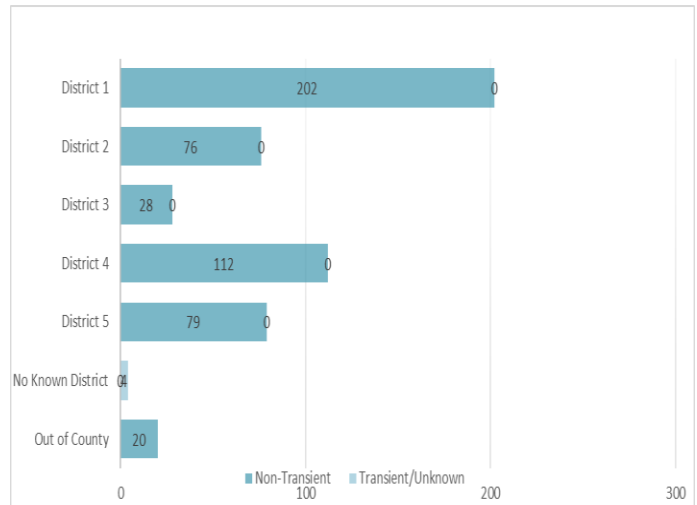

**Individuals Under Supervision: 521**

**\*Registered Sex Offenders: 0**

**City:**

City	Non-Transient	Transient/Unknown	City	Non-Transient	Transient/Unknown
Alpine	1	-	National City	28	-
Bonita	-	-	Oceanside	17	-
Bonsall	-	-	Pala	1	-
Borrego Spgs.	-	-	Palomar Mnt.	-	-
Boulevard	-	-	Pauma Valley	1	-
Campo	1	-	Pine Valley	-	-
Cardiff	-	-	Poway	2	-
Carlsbad	4	-	Potrero	-	-
Chula Vista	56	-	Ramona	2	-
Coronado	1	-	Ranchita	-	-
Del Mar	-	-	Rnch. Santa Fe	-	-
Descanso	-	-	San Diego	227	-
Dulzura	-	-	San Luis Rey	-	-
El Cajon	29	-	San Marcos	6	-
Encinitas	2	-	San Ysidro	11	-
Escondido	20	-	Santa Ysabel	-	-
Fallbrook	1	-	Santee	5	-
Guatay	-	-	Solana Beach	-	-
Imperial Beach	1	-	Spring Valley	12	-
Jacumba	-	-	Tecate	-	-
Jamul	1	-	Valley Center	4	-
Julian	-	-	Vista	43	-
La Jolla	2	-	Warner Spgs.	-	-
La Mesa	3	-	Out of County	20	-
Lakeside	5	-	No Known City	-	4
Lemon Grove	14	-	<b>Total</b>	<b>517</b>	<b>4</b>

**County Supervisorial District:**

	District 1	District 2	District 3	District 4	District 5	Out of County	No Known District
Non-Transient	202	76	28	112	79	20	0
	39%	15%	5%	22%	15%	4%	0%
Transient/Unknown	0	0	0	0	0	0	4
	0%	0%	0%	0%	0%	0%	100%