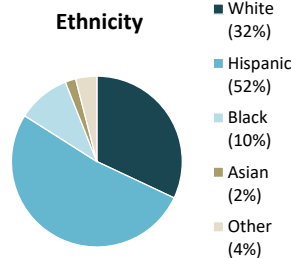

Committing Offense:

Robbery	-	Drugs	357	Homicide	-
Assault	6	DUI	4	Weapons	1
Auto Theft	33	Sex Crimes**	-	Other	42
Burglary	19	Theft	59	Total	521