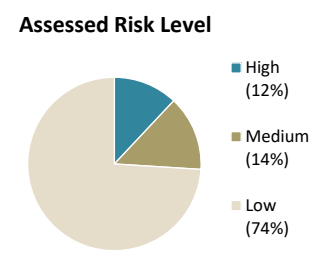

Committing Offense:

Robbery	-	Drugs	357	Homicide	-
Assault	6	DUI	4	Weapons	1
Auto Theft	33	Sex Crimes**	-	Other	42
Burglary	19	Theft	59	Total	521