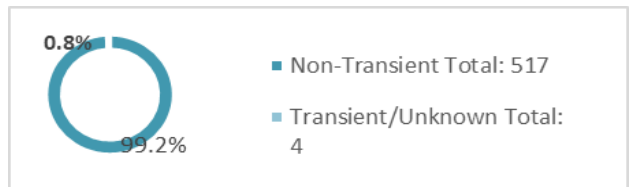

Mandatory Supervision Fact Sheet

Public Safety Realignment (AB109) established a population of Mandatory Supervision (MS) offenders. MS offenders receive a “split” sentence, meaning a portion of their time is completed in local custody, with the remaining balance spent in the community under probation supervision.

Individuals Under Supervision: 521

*Registered Sex Offenders: 0

City:

City	Non-Transient	Transient/Unknown	City	Non-Transient	Transient/Unknown
Alpine	1	-	National City	28	-
Bonita	-	-	Oceanside	17	-
Bonsall	-	-	Pala	1	-
Borrego Spgs.	-	-	Palomar Mnt.	-	-
Boulevard	-	-	Pauma Valley	1	-
Campo	1	-	Pine Valley	-	-
Cardiff	-	-	Poway	2	-
Carlsbad	4	-	Potrero	-	-
Chula Vista	56	-	Ramona	2	-
Coronado	1	-	Ranchita	-	-
Del Mar	-	-	Rnch. Santa Fe	-	-
Descanso	-	-	San Diego	227	-
Dulzura	-	-	San Luis Rey	-	-
El Cajon	29	-	San Marcos	6	-
Encinitas	2	-	San Ysidro	11	-
Escondido	20	-	Santa Ysabel	-	-
Fallbrook	1	-	Santee	5	-
Guatay	-	-	Solana Beach	-	-
Imperial Beach	1	-	Spring Valley	12	-
Jacumba	-	-	Tecate	-	-
Jamul	1	-	Valley Center	4	-
Julian	-	-	Vista	43	-
La Jolla	2	-	Warner Spgs.	-	-
La Mesa	3	-	Out of County	20	-
Lakeside	5	-	No Known City	-	4
Lemon Grove	14	-	Total	517	4

County Supervisorial District:

	District 1	District 2	District 3	District 4	District 5	Out of County	No Known District
Non-Transient	202	76	28	112	79	20	0
	39%	15%	5%	22%	15%	4%	0%
Transient/Unknown	0	0	0	0	0	0	4
	0%	0%	0%	0%	0%	0%	100%