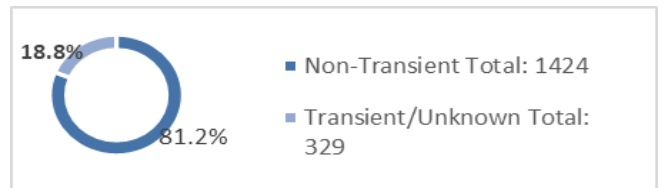

Post Release Community Supervision Fact Sheet

Public Safety Realignment (AB109) established a population of Post Release Community Supervision (PRCS) offenders. PRCS offenders are supervised by county probation departments upon their release from state prison. Prior to AB109, PRCS offenders were supervised by state parole.

Individuals Under Supervision: 1,753

*Registered Sex Offenders: 62

City:

City	Non-Transient	Transient/Unknown	City	Non-Transient	Transient/Unknown
Alpine	6	0	National City	40	0
Bonita	5	0	Oceanside	75	8
Bonsall	2	0	Pala	3	0
Borrego Spgs.	0	0	Palomar Mnt.	0	0
Boulevard	2	0	Pauma Valley	4	1
Campo	6	0	Pine Valley	0	0
Cardiff	3	0	Potrero	0	0
Carlsbad	7	0	Poway	8	0
Chula Vista	69	4	Ramona	12	0
Coronado	0	1	Ranchita	0	0
Del Mar	1	0	Rnch. Santa Fe	1	0
Descanso	0	0	San Diego	566	52
Dulzura	2	0	San Luis Rey	0	0
El Cajon	97	7	San Marcos	21	3
Encinitas	0	0	San Ysidro	8	0
Escondido	90	5	Santa Ysabel	0	0
Fallbrook	15	0	Santee	21	1
Guatay	0	0	Solana Beach	0	0
Imperial Beach	6	0	Spring Valley	45	0
Jacumba	2	0	Tecate	0	0
Jamul	2	0	Valley Center	13	0
Julian	5	0	Vista	101	2
La Jolla	4	0	Warner Spgs.	0	0
La Mesa	22	0	Out of County	114	0
Lakeside	15	1	No Known City	0	245
Lemon Grove	33	1	Total	1424	329

County Supervisorial District:

	District 1	District 2	District 3	District 4	District 5	Out of County	No Known District
Non-Transient	371 26%	281 20%	100 7%	286 20%	272 19%	114 8%	0 0%
Transient/Unknown	15 5%	11 3%	6 2%	38 12%	14 4%	0 0%	245 74%