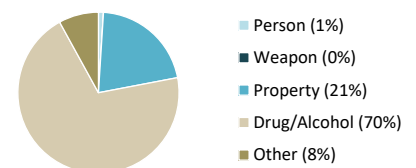

**Committing Offense:**

Robbery	-	Drugs	357	Homicide	-
Assault	6	DUI	4	Weapons	1
Auto Theft	33	Sex Crimes**	-	Other	42
Burglary	19	Theft	59	<b>Total</b>	<b>521</b>

**Committing Offense Type**

\*\* Not all sex crimes are committed by registered sex offenders