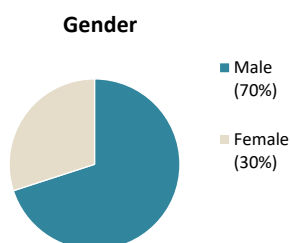

Committing Offense:

Robbery	-	Drugs	357	Homicide	-
Assault	6	DUI	4	Weapons	1
Auto Theft	33	Sex Crimes**	-	Other	42
Burglary	19	Theft	59	Total	521