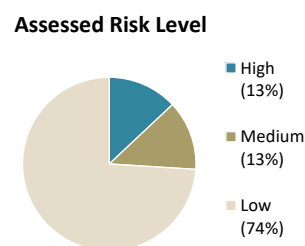

Mandatory Supervision Fact Sheet

Public Safety Realignment (AB109) established a population of Mandatory Supervision (MS) offenders. MS offenders receive a “split” sentence, meaning a portion of their time is completed in local custody, with the remaining balance spent in the community under probation supervision.

Individuals Under Supervision: 452

*Registered Sex Offenders: 0

City:

City	Non-Transient	Transient/Unknown	City	Non-Transient	Transient/Unknown
Alpine	2	-	National City	18	-
Bonita	-	-	Oceanside	9	-
Bonsall	-	-	Pala	-	-
Borrego Spgs.	-	-	Palomar Mnt.	-	-
Boulevard	-	-	Pauma Valley	-	-
Campo	1	-	Pine Valley	-	-
Cardiff	-	-	Poway	1	-
Carlsbad	3	-	Potrero	-	-
Chula Vista	55	-	Ramona	-	-
Coronado	1	-	Ranchita	-	-
Del Mar	-	-	Rnch. Santa Fe	-	-
Descanso	-	-	San Diego	220	-
Dulzura	-	-	San Luis Rey	-	-
El Cajon	22	-	San Marcos	3	-
Encinitas	2	-	San Ysidro	10	-
Escondido	19	-	Santa Ysabel	-	-
Fallbrook	-	-	Santee	6	-
Guatay	-	-	Solana Beach	-	-
Imperial Beach	4	-	Spring Valley	10	-
Jacumba	-	-	Tecate	-	-
Jamul	1	-	Valley Center	-	-
Julian	-	-	Vista	32	-
La Jolla	3	-	Warner Spgs.	-	-
La Mesa	6	-	Out of County	11	-
Lakeside	4	-	No Known City	-	2
Lemon Grove	10	-	Total	450	2

County Supervisorial District:

	District 1	District 2	District 3	District 4	District 5	Out of County	No Known District
Non-Transient	167	65	25	130	52	11	0
	37%	14%	6%	29%	12%	2%	0%
Transient/Unknown	0	0	0	0	0	0	2
	0%	0%	0%	0%	0%	0%	100%

Committing Offense:

Robbery	-	Drugs	318	Homicide	-
Assault	6	DUI	1	Weapons	3
Auto Theft	26	Sex Crimes**	-	Other	33
Burglary	12	Theft	53	Total	452

Committing Offense Type

** Not all sex crimes are committed by registered sex offenders

For additional information please go to: <http://www.sdcounty.ca.gov/probation/ccp.html>