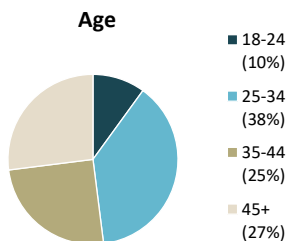

Individuals Under Supervision: 452

***Registered Sex Offenders: 0**

City:

City	Non-Transient	Transient/Unknown	City	Non-Transient	Transient/Unknown
Alpine	2	-	National City	18	-
Bonita	-	-	Oceanside	9	-
Bonsall	-	-	Pala	-	-
Borrego Spgs.	-	-	Palomar Mnt.	-	-
Boulevard	-	-	Pauma Valley	-	-
Campo	1	-	Pine Valley	-	-
Cardiff	-	-	Poway	1	-
Carlsbad	3	-	Potrero	-	-
Chula Vista	55	-	Ramona	-	-
Coronado	1	-	Ranchita	-	-
Del Mar	-	-	Rnch. Santa Fe	-	-
Descanso	-	-	San Diego	220	-
Dulzura	-	-	San Luis Rey	-	-
El Cajon	22	-	San Marcos	3	-
Encinitas	2	-	San Ysidro	10	-
Escondido	19	-	Santa Ysabel	-	-
Fallbrook	-	-	Santee	6	-
Guatay	-	-	Solana Beach	-	-
Imperial Beach	4	-	Spring Valley	10	-
Jacumba	-	-	Tecate	-	-
Jamul	1	-	Valley Center	-	-
Julian	-	-	Vista	32	-
La Jolla	3	-	Warner Spgs.	-	-
La Mesa	6	-	Out of County	11	-
Lakeside	4	-	No Known City	-	2
Lemon Grove	10	-	Total	450	2

Committing Offense:

Robbery	-	Drugs	318	Homicide	-
Assault	6	DUI	1	Weapons	3
Auto Theft	26	Sex Crimes**	-	Other	33
Burglary	12	Theft	53	Total	452

Committing Offense Type

** Not all sex crimes are committed by registered sex offenders