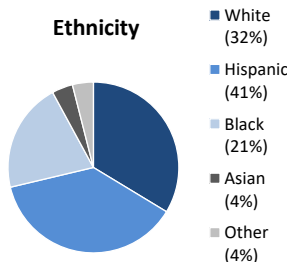

Age

Gender

Ethnicity

Assessed Risk Level

Committing Offense:

Arson	10	Drugs	206	Robbery	1
Assault	325	DUI	55	Weapons	189
Auto Theft	115	Sex Crimes**	55	Other	311
Burglary	66	Theft	137	Total	1471

Committing Offense Type