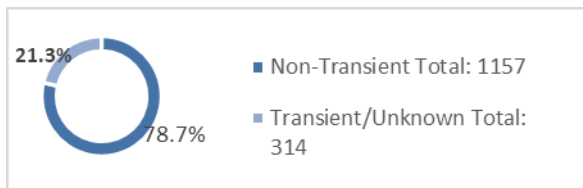

Post Release Community Supervision Fact Sheet

Public Safety Realignment (AB109) established a population of Post Release Community Supervision (PRCS) offenders. PRCS offenders are supervised by county probation departments upon their release from state prison. Prior to AB109, PRCS offenders were supervised by state parole.

Individuals Under Supervision: 1,471

*Registered Sex Offenders: 54

City:

City	Non-Transient	Transient/Unknown	City	Non-Transient	Transient/Unknown
Alpine	6	0	National City	26	0
Bonita	2	0	Oceanside	56	5
Bonsall	2	0	Pala	0	0
Borrego Spgs.	1	0	Palomar Mnt.	0	0
Boulevard	3	0	Pauma Valley	2	1
Campo	3	0	Pine Valley	0	0
Cardiff	1	1	Potrero	0	0
Carlsbad	6	0	Poway	3	0
Chula Vista	57	1	Ramona	6	1
Coronado	1	1	Ranchita	0	0
Del Mar	1	0	Rnch. Santa Fe	0	0
Descanso	0	0	San Diego	520	27
Dulzura	3	0	San Luis Rey	0	0
El Cajon	63	10	San Marcos	17	0
Encinitas	4	1	San Ysidro	5	0
Escondido	77	3	Santa Ysabel	0	0
Fallbrook	11	0	Santee	10	1
Guatay	0	0	Solana Beach	0	0
Imperial Beach	5	1	Spring Valley	27	1
Jacumba	4	0	Tecate	0	0
Jamul	2	0	Valley Center	9	0
Julian	1	0	Vista	79	3
La Jolla	2	1	Warner Spgs.	1	0
La Mesa	14	0	Out of County	96	0
Lakeside	11	1	No Known City	0	300
Lemon Grove	23	0	Total	1157	314

County Supervisorial District:

	District 1	District 2	District 3	District 4	District 5	Out of County	No Known District
Non-Transient	328	183	99	244	207	96	0
Transient/Unknown	4	2	3	2	3	0	300
	28%	16%	9%	21%	18%	8%	0%
	1%	0.5%	1%	0.5%	1%	0%	96%

Age