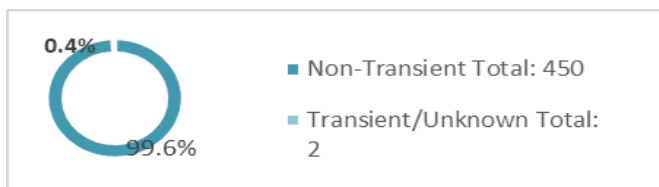

Mandatory Supervision Fact Sheet

Public Safety Realignment (AB109) established a population of Mandatory Supervision (MS) offenders. MS offenders receive a “split” sentence, meaning a portion of their time is completed in local custody, with the remaining balance spent in the community under probation supervision.

Individuals Under Supervision: 452

*Registered Sex Offenders: 0

City:

City	Non-Transient	Transient/Unknown	City	Non-Transient	Transient/Unknown
Alpine	2	-	National City	18	-
Bonita	-	-	Oceanside	9	-
Bonsall	-	-	Pala	-	-
Borrego Spgs.	-	-	Palomar Mnt.	-	-
Boulevard	-	-	Pauma Valley	-	-
Campo	1	-	Pine Valley	-	-
Cardiff	-	-	Poway	1	-
Carlsbad	3	-	Potrero	-	-
Chula Vista	55	-	Ramona	-	-
Coronado	1	-	Ranchita	-	-
Del Mar	-	-	Rnch. Santa Fe	-	-
Descanso	-	-	San Diego	220	-
Dulzura	-	-	San Luis Rey	-	-
El Cajon	22	-	San Marcos	3	-
Encinitas	2	-	San Ysidro	10	-
Escondido	19	-	Santa Ysabel	-	-
Fallbrook	-	-	Santee	6	-
Guatay	-	-	Solana Beach	-	-
Imperial Beach	4	-	Spring Valley	10	-
Jacumba	-	-	Tecate	-	-
Jamul	1	-	Valley Center	-	-
Julian	-	-	Vista	32	-
La Jolla	3	-	Warner Spgs.	-	-
La Mesa	6	-	Out of County	11	-
Lakeside	4	-	No Known City	-	2
Lemon Grove	10	-	Total	450	2

County Supervisorial District:

	District 1	District 2	District 3	District 4	District 5	Out of County	No Known District
Non-Transient	167	65	25	130	52	11	0
	37%	14%	6%	29%	12%	2%	0%
Transient/Unknown	0	0	0	0	0	0	2
	0%	0%	0%	0%	0%	0%	100%