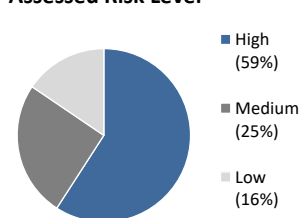

Age

Gender

Ethnicity

Assessed Risk Level

Committing Offense:

Arson	10	Drugs	206	Robbery	1
Assault	325	DUI	55	Weapons	189
Auto Theft	115	Sex Crimes**	55	Other	311
Burglary	66	Theft	137	Total	1471

Committing Offense Type

*Low/Medium-Risk per Static 99/SARATSO; subset of overall population
** Not all sex crimes are committed by registered sex offenders

For additional information please go to: <http://www.sdcounty.ca.gov/probation/ccp.html>