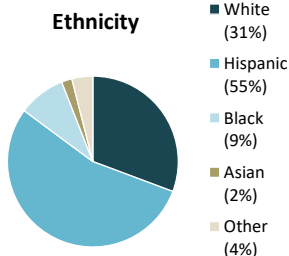

Mandatory Supervision Fact Sheet

Public Safety Realignment (AB109) established a population of Mandatory Supervision (MS) offenders. MS offenders receive a “split” sentence, meaning a portion of their time is completed in local custody, with the remaining balance spent in the community under probation supervision.

Individuals Under Supervision: 452

*Registered Sex Offenders: 0

City:

City	Non-Transient	Transient/Unknown	City	Non-Transient	Transient/Unknown
Alpine	2	-	National City	18	-
Bonita	-	-	Oceanside	9	-
Bonsall	-	-	Pala	-	-
Borrego Spgs.	-	-	Palomar Mnt.	-	-
Boulevard	-	-	Pauma Valley	-	-
Campo	1	-	Pine Valley	-	-
Cardiff	-	-	Poway	1	-
Carlsbad	3	-	Potrero	-	-
Chula Vista	55	-	Ramona	-	-
Coronado	1	-	Ranchita	-	-
Del Mar	-	-	Rnch. Santa Fe	-	-
Descanso	-	-	San Diego	220	-
Dulzura	-	-	San Luis Rey	-	-
El Cajon	22	-	San Marcos	3	-
Encinitas	2	-	San Ysidro	10	-
Escondido	19	-	Santa Ysabel	-	-
Fallbrook	-	-	Santee	6	-
Guatay	-	-	Solana Beach	-	-
Imperial Beach	4	-	Spring Valley	10	-
Jacumba	-	-	Tecate	-	-
Jamul	1	-	Valley Center	-	-
Julian	-	-	Vista	32	-
La Jolla	3	-	Warner Spgs.	-	-
La Mesa	6	-	Out of County	11	-
Lakeside	4	-	No Known City	-	2
Lemon Grove	10	-	Total	450	2

County Supervisorial District:

	District 1	District 2	District 3	District 4	District 5	Out of County	No Known District
Non-Transient	167	65	25	130	52	11	0
	37%	14%	6%	29%	12%	2%	0%
Transient/Unknown	0	0	0	0	0	0	2
	0%	0%	0%	0%	0%	0%	100%

Committing Offense:

Robbery	-	Drugs	318	Homicide	-
Assault	6	DUI	1	Weapons	3
Auto Theft	26	Sex Crimes**	-	Other	33
Burglary	12	Theft	53	Total	452

Committing Offense Type

** Not all sex crimes are committed by registered sex offenders

For additional information please go to: <http://www.sdcounty.ca.gov/probation/ccp.html>