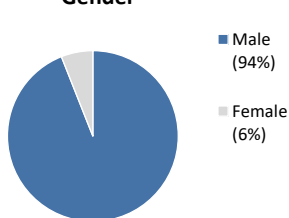

Individuals Under Supervision: 1,471

***Registered Sex Offenders: 54**

City:

City	Non-Transient	Transient/Unknown	City	Non-Transient	Transient/Unknown
Alpine	6	0	National City	26	0
Bonita	2	0	Oceanside	56	5
Bonsall	2	0	Pala	0	0
Borrego Spgs.	1	0	Palomar Mnt.	0	0
Boulevard	3	0	Pauma Valley	2	1
Campo	3	0	Pine Valley	0	0
Cardiff	1	1	Potrero	0	0
Carlsbad	6	0	Poway	3	0
Chula Vista	57	1	Ramona	6	1
Coronado	1	1	Ranchita	0	0
Del Mar	1	0	Rnch. Santa Fe	0	0
Descanso	0	0	San Diego	520	27
Dulzura	3	0	San Luis Rey	0	0
El Cajon	63	10	San Marcos	17	0
Encinitas	4	1	San Ysidro	5	0
Escondido	77	3	Santa Ysabel	0	0
Fallbrook	11	0	Santee	10	1
Guatay	0	0	Solana Beach	0	0
Imperial Beach	5	1	Spring Valley	27	1
Jacumba	4	0	Tecate	0	0
Jamul	2	0	Valley Center	9	0
Julian	1	0	Vista	79	3
La Jolla	2	1	Warner Spgs.	1	0
La Mesa	14	0	Out of County	96	0
Lakeside	11	1	No Known City	0	300
Lemon Grove	23	0	Total	1157	314

Age

Gender

Ethnicity

Assessed Risk Level

Committing Offense:

Arson	10	Drugs	206	Robbery	1
Assault	325	DUI	55	Weapons	189
Auto Theft	115	Sex Crimes**	55	Other	311
Burglary	66	Theft	137	Total	1471

Committing Offense Type