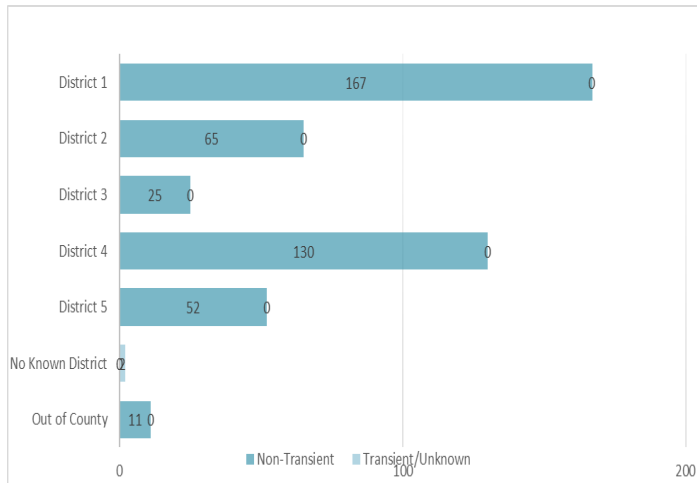

Mandatory Supervision Fact Sheet

Public Safety Realignment (AB109) established a population of Mandatory Supervision (MS) offenders. MS offenders receive a “split” sentence, meaning a portion of their time is completed in local custody, with the remaining balance spent in the community under probation supervision.

Individuals Under Supervision: 452

*Registered Sex Offenders: 0

City:

City	Non-Transient	Transient/Unknown	City	Non-Transient	Transient/Unknown
Alpine	2	-	National City	18	-
Bonita	-	-	Oceanside	9	-
Bonsall	-	-	Pala	-	-
Borrego Spgs.	-	-	Palomar Mnt.	-	-
Boulevard	-	-	Pauma Valley	-	-
Campo	1	-	Pine Valley	-	-
Cardiff	-	-	Poway	1	-
Carlsbad	3	-	Potrero	-	-
Chula Vista	55	-	Ramona	-	-
Coronado	1	-	Ranchita	-	-
Del Mar	-	-	Rnch. Santa Fe	-	-
Descanso	-	-	San Diego	220	-
Dulzura	-	-	San Luis Rey	-	-
El Cajon	22	-	San Marcos	3	-
Encinitas	2	-	San Ysidro	10	-
Escondido	19	-	Santa Ysabel	-	-
Fallbrook	-	-	Santee	6	-
Guatay	-	-	Solana Beach	-	-
Imperial Beach	4	-	Spring Valley	10	-
Jacumba	-	-	Tecate	-	-
Jamul	1	-	Valley Center	-	-
Julian	-	-	Vista	32	-
La Jolla	3	-	Warner Spgs.	-	-
La Mesa	6	-	Out of County	11	-
Lakeside	4	-	No Known City	-	2
Lemon Grove	10	-	Total	450	2

County Supervisorial District:

	District 1	District 2	District 3	District 4	District 5	Out of County	No Known District
Non-Transient	167	65	25	130	52	11	0
	37%	14%	6%	29%	12%	2%	0%
Transient/Unknown	0	0	0	0	0	0	2
	0%	0%	0%	0%	0%	0%	100%