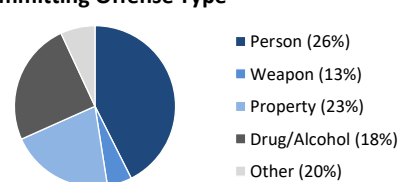

Age

Gender

Ethnicity

Assessed Risk Level

Committing Offense:

Arson	10	Drugs	206	Robbery	1
Assault	325	DUI	55	Weapons	189
Auto Theft	115	Sex Crimes**	55	Other	311
Burglary	66	Theft	137	Total	1471

Committing Offense Type