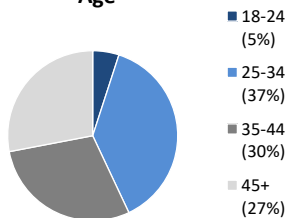

Post Release Community Supervision Fact Sheet

Public Safety Realignment (AB109) established a population of Post Release Community Supervision (PRCS) offenders. PRCS offenders are supervised by county probation departments upon their release from state prison. Prior to AB109, PRCS offenders were supervised by state parole.

Individuals Under Supervision: 1,471

*Registered Sex Offenders: 54

City:

City	Non-Transient	Transient/Unknown	City	Non-Transient	Transient/Unknown
Alpine	6	0	National City	26	0
Bonita	2	0	Oceanside	56	5
Bonsall	2	0	Pala	0	0
Borrego Spgs.	1	0	Palomar Mnt.	0	0
Boulevard	3	0	Pauma Valley	2	1
Campo	3	0	Pine Valley	0	0
Cardiff	1	1	Potrero	0	0
Carlsbad	6	0	Poway	3	0
Chula Vista	57	1	Ramona	6	1
Coronado	1	1	Ranchita	0	0
Del Mar	1	0	Rnch. Santa Fe	0	0
Descanso	0	0	San Diego	520	27
Dulzura	3	0	San Luis Rey	0	0
El Cajon	63	10	San Marcos	17	0
Encinitas	4	1	San Ysidro	5	0
Escondido	77	3	Santa Ysabel	0	0
Fallbrook	11	0	Santee	10	1
Guatay	0	0	Solana Beach	0	0
Imperial Beach	5	1	Spring Valley	27	1
Jacumba	4	0	Tecate	0	0
Jamul	2	0	Valley Center	9	0
Julian	1	0	Vista	79	3
La Jolla	2	1	Warner Spgs.	1	0
La Mesa	14	0	Out of County	96	0
Lakeside	11	1	No Known City	0	300
Lemon Grove	23	0	Total	1157	314

County Supervisorial District:

	District 1	District 2	District 3	District 4	District 5	Out of County	No Known District
Non-Transient	328	183	99	244	207	96	0
Transient/Unknown	4	2	3	2	3	0	300
	28%	16%	9%	21%	18%	8%	0%
	1%	0.5%	1%	0.5%	1%	0%	96%

Age

Gender

Ethnicity

Assessed Risk Level

Committing Offense:

Arson	10	Drugs	206	Robbery	1
Assault	325	DUI	55	Weapons	189
Auto Theft	115	Sex Crimes**	55	Other	311
Burglary	66	Theft	137	Total	1471

Committing Offense Type

*Low/Medium-Risk per Static 99/SARATSO; subset of overall population
** Not all sex crimes are committed by registered sex offenders