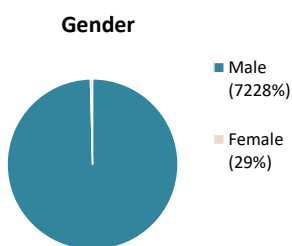

Mandatory Supervision Fact Sheet

Public Safety Realignment (AB109) established a population of Mandatory Supervision (MS) offenders. MS offenders receive a “split” sentence, meaning a portion of their time is completed in local custody, with the remaining balance spent in the community under probation supervision.

Individuals Under Supervision: 452

*Registered Sex Offenders: 0

City:

City	Non-Transient	Transient/Unknown	City	Non-Transient	Transient/Unknown
Alpine	2	-	National City	18	-
Bonita	-	-	Oceanside	9	-
Bonsall	-	-	Pala	-	-
Borrego Spgs.	-	-	Palomar Mnt.	-	-
Boulevard	-	-	Pauma Valley	-	-
Campo	1	-	Pine Valley	-	-
Cardiff	-	-	Poway	1	-
Carlsbad	3	-	Potrero	-	-
Chula Vista	55	-	Ramona	-	-
Coronado	1	-	Ranchita	-	-
Del Mar	-	-	Rnch. Santa Fe	-	-
Descanso	-	-	San Diego	220	-
Dulzura	-	-	San Luis Rey	-	-
El Cajon	22	-	San Marcos	3	-
Encinitas	2	-	San Ysidro	10	-
Escondido	19	-	Santa Ysabel	-	-
Fallbrook	-	-	Santee	6	-
Guatay	-	-	Solana Beach	-	-
Imperial Beach	4	-	Spring Valley	10	-
Jacumba	-	-	Tecate	-	-
Jamul	1	-	Valley Center	-	-
Julian	-	-	Vista	32	-
La Jolla	3	-	Warner Spgs.	-	-
La Mesa	6	-	Out of County	11	-
Lakeside	4	-	No Known City	-	2
Lemon Grove	10	-	Total	450	2

County Supervisorial District:

	District 1	District 2	District 3	District 4	District 5	Out of County	No Known District
Non-Transient	167	65	25	130	52	11	0
	37%	14%	6%	29%	12%	2%	0%
Transient/Unknown	0	0	0	0	0	0	2
	0%	0%	0%	0%	0%	0%	100%

Committing Offense:

Robbery	-	Drugs	318	Homicide	-
Assault	6	DUI	1	Weapons	3
Auto Theft	26	Sex Crimes**	-	Other	33
Burglary	12	Theft	53	Total	452

Committing Offense Type

** Not all sex crimes are committed by registered sex offenders

For additional information please go to: <http://www.sdcounty.ca.gov/probation/ccp.html>