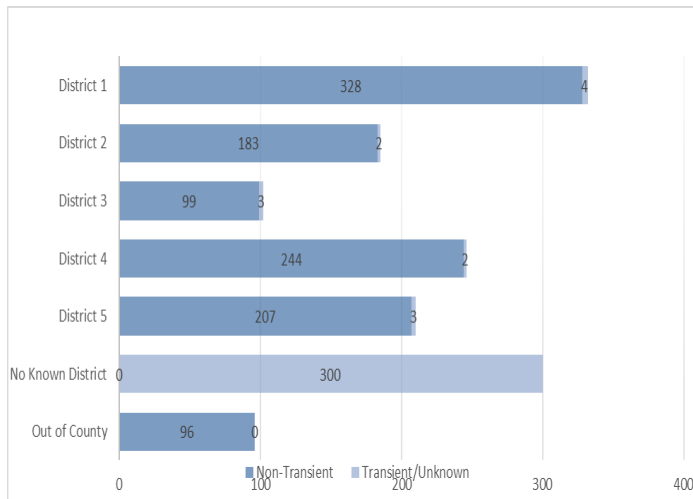

Post Release Community Supervision Fact Sheet

Public Safety Realignment (AB109) established a population of Post Release Community Supervision (PRCS) offenders. PRCS offenders are supervised by county probation departments upon their release from state prison. Prior to AB109, PRCS offenders were supervised by state parole.

Individuals Under Supervision: 1,471

***Registered Sex Offenders: 54**

City:

City	Non-Transient	Transient/Unknown	City	Non-Transient	Transient/Unknown
Alpine	6	0	National City	26	0
Bonita	2	0	Oceanside	56	5
Bonsall	2	0	Pala	0	0
Borrego Spgs.	1	0	Palomar Mnt.	0	0
Boulevard	3	0	Pauma Valley	2	1
Campo	3	0	Pine Valley	0	0
Cardiff	1	1	Potrero	0	0
Carlsbad	6	0	Poway	3	0
Chula Vista	57	1	Ramona	6	1
Coronado	1	1	Ranchita	0	0
Del Mar	1	0	Rnch. Santa Fe	0	0
Descanso	0	0	San Diego	520	27
Dulzura	3	0	San Luis Rey	0	0
El Cajon	63	10	San Marcos	17	0
Encinitas	4	1	San Ysidro	5	0
Escondido	77	3	Santa Ysabel	0	0
Fallbrook	11	0	Santee	10	1
Guatay	0	0	Solana Beach	0	0
Imperial Beach	5	1	Spring Valley	27	1
Jacumba	4	0	Tecate	0	0
Jamul	2	0	Valley Center	9	0
Julian	1	0	Vista	79	3
La Jolla	2	1	Warner Spgs.	1	0
La Mesa	14	0	Out of County	96	0
Lakeside	11	1	No Known City	0	300
Lemon Grove	23	0	Total	1157	314

County Supervisorial District:

	District 1	District 2	District 3	District 4	District 5	Out of County	No Known District
Non-Transient	328	183	99	244	207	96	0
Transient/Unknown	4	2	3	2	3	0	300
	28%	16%	9%	21%	18%	8%	0%
	1%	0.5%	1%	0.5%	1%	0%	96%