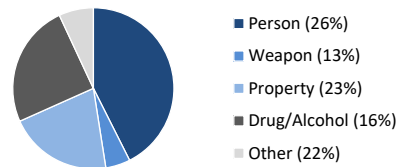

Committing Offense:

Arson	13	Drugs	158	Robbery	1
Assault	268	DUI	34	Weapons	157
Auto Theft	99	Sex Crimes**	45	Other	267
Burglary	48	Theft	118	<b>Total</b>	<b>1209</b>

Committing Offense Type

\*Low/Medium-Risk per Static 99/SARATSO; subset of overall population  
 \*\* Not all sex crimes are committed by registered sex offenders