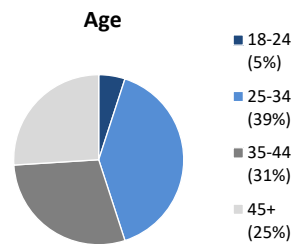

Post Release Community Supervision Fact Sheet

Public Safety Realignment (AB109) established a population of Post Release Community Supervision (PRCS) offenders. PRCS offenders are supervised by county probation departments upon their release from state prison. Prior to AB109, PRCS offenders were supervised by state parole.

Individuals Under Supervision: 1,209

*Registered Sex Offenders: 39

City:

City	Non-Transient	Transient/Unknown	City	Non-Transient	Transient/Unknown
Alpine	6	0	National City	17	0
Bonita	0	0	Oceanside	42	6
Bonsall	1	0	Pala	0	0
Borrego Spgs.	1	0	Palomar Mnt.	1	0
Boulevard	3	0	Pauma Valley	1	0
Campo	1	0	Pine Valley	0	0
Cardiff	0	0	Potrero	0	0
Carlsbad	3	0	Poway	2	0
Chula Vista	38	0	Ramona	4	0
Coronado	0	1	Ranchita	0	0
Del Mar	1	0	Rnch. Santa Fe	0	0
Descanso	0	0	San Diego	413	22
Dulzura	2	0	San Luis Rey	0	0
El Cajon	50	5	San Marcos	22	0
Encinitas	2	0	San Ysidro	2	0
Escondido	53	0	Santa Ysabel	0	0
Fallbrook	10	0	Santee	15	0
Guatay	0	0	Solana Beach	0	0
Imperial Beach	5	1	Spring Valley	28	3
Jacumba	3	0	Tecate	0	0
Jamul	1	0	Valley Center	4	0
Julian	1	0	Vista	54	3
La Jolla	3	2	Warner Spgs.	1	0
La Mesa	11	0	Out of County	163	0
Lakeside	12	1	No Known City	0	172
Lemon Grove	23	0	Total	993	216

County Supervisorial District:

	District 1	District 2	District 3	District 4	District 5	Out of County	No Known District
Non-Transient	272 (27%)	166 (17%)	65 (7%)	174 (18%)	153 (15%)	163 (16%)	0 (0%)
Transient/Unknown	9 (4%)	9 (4%)	1 (1%)	16 (7%)	9 (4%)	0 (0%)	172 (80%)

Committing Offense:

Arson	13	Drugs	158	Robbery	1
Assault	268	DUI	34	Weapons	157
Auto Theft	99	Sex Crimes**	45	Other	267
Burglary	48	Theft	118	Total	1209

Committing Offense Type

*Low/Medium-Risk per Static 99/SARATSO; subset of overall population
** Not all sex crimes are committed by registered sex offenders