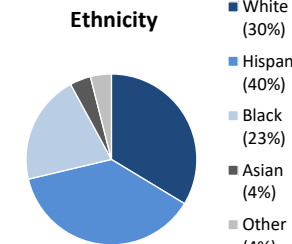

Post Release Community Supervision Fact Sheet

Public Safety Realignment (AB109) established a population of Post Release Community Supervision (PRCS) offenders. PRCS offenders are supervised by county probation departments upon their release from state prison. Prior to AB109, PRCS offenders were supervised by state parole.

Individuals Under Supervision: 1,209

*Registered Sex Offenders: 39

City:

City	Non-Transient	Transient/Unknown	City	Non-Transient	Transient/Unknown
Alpine	6	0	National City	17	0
Bonita	0	0	Oceanside	42	6
Bonsall	1	0	Pala	0	0
Borrego Spgs.	1	0	Palomar Mnt.	1	0
Boulevard	3	0	Pauma Valley	1	0
Campo	1	0	Pine Valley	0	0
Cardiff	0	0	Potrero	0	0
Carlsbad	3	0	Poway	2	0
Chula Vista	38	0	Ramona	4	0
Coronado	0	1	Ranchita	0	0
Del Mar	1	0	Rnch. Santa Fe	0	0
Descanso	0	0	San Diego	413	22
Dulzura	2	0	San Luis Rey	0	0
El Cajon	50	5	San Marcos	22	0
Encinitas	2	0	San Ysidro	2	0
Escondido	53	0	Santa Ysabel	0	0
Fallbrook	10	0	Santee	15	0
Guatay	0	0	Solana Beach	0	0
Imperial Beach	5	1	Spring Valley	28	3
Jacumba	3	0	Tecate	0	0
Jamul	1	0	Valley Center	4	0
Julian	1	0	Vista	54	3
La Jolla	3	2	Warner Spgs.	1	0
La Mesa	11	0	Out of County	163	0
Lakeside	12	1	No Known City	0	172
Lemon Grove	23	0	Total	993	216

County Supervisorial District:

	District 1	District 2	District 3	District 4	District 5	Out of County	No Known District
Non-Transient	272 (27%)	166 (17%)	65 (7%)	174 (18%)	153 (15%)	163 (16%)	0 (0%)
Transient/Unknown	9 (4%)	9 (4%)	1 (1%)	16 (7%)	9 (4%)	0 (0%)	172 (80%)

Committing Offense:

Arson	13	Drugs	158	Robbery	1
Assault	268	DUI	34	Weapons	157
Auto Theft	99	Sex Crimes**	45	Other	267
Burglary	48	Theft	118	Total	1209

Committing Offense Type

*Low/Medium-Risk per Static 99/SARATSO; subset of overall population
** Not all sex crimes are committed by registered sex offenders