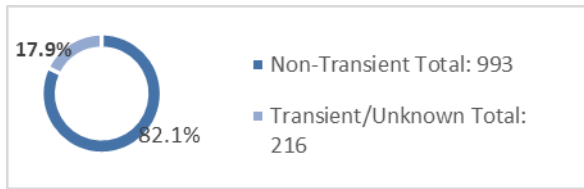

Post Release Community Supervision Fact Sheet

Public Safety Realignment (AB109) established a population of Post Release Community Supervision (PRCS) offenders. PRCS offenders are supervised by county probation departments upon their release from state prison. Prior to AB109, PRCS offenders were supervised by state parole.

Individuals Under Supervision: 1,209

*Registered Sex Offenders: 39

City:

City	Non-Transient	Transient/Unknown	City	Non-Transient	Transient/Unknown
Alpine	6	0	National City	17	0
Bonita	0	0	Oceanside	42	6
Bonsall	1	0	Pala	0	0
Borrego Spgs.	1	0	Palomar Mnt.	1	0
Boulevard	3	0	Pauma Valley	1	0
Campo	1	0	Pine Valley	0	0
Cardiff	0	0	Potrero	0	0
Carlsbad	3	0	Poway	2	0
Chula Vista	38	0	Ramona	4	0
Coronado	0	1	Ranchita	0	0
Del Mar	1	0	Rnch. Santa Fe	0	0
Descanso	0	0	San Diego	413	22
Dulzura	2	0	San Luis Rey	0	0
El Cajon	50	5	San Marcos	22	0
Encinitas	2	0	San Ysidro	2	0
Escondido	53	0	Santa Ysabel	0	0
Fallbrook	10	0	Santee	15	0
Guatay	0	0	Solana Beach	0	0
Imperial Beach	5	1	Spring Valley	28	3
Jacumba	3	0	Tecate	0	0
Jamul	1	0	Valley Center	4	0
Julian	1	0	Vista	54	3
La Jolla	3	2	Warner Spgs.	1	0
La Mesa	11	0	Out of County	163	0
Lakeside	12	1	No Known City	0	172
Lemon Grove	23	0	Total	993	216

County Supervisorial District:

	District 1	District 2	District 3	District 4	District 5	Out of County	No Known District
Non-Transient	272 (27%)	166 (17%)	65 (7%)	174 (18%)	153 (15%)	163 (16%)	0 (0%)
Transient/Unknown	9 (4%)	9 (4%)	1 (1%)	16 (7%)	9 (4%)	0 (0%)	172 (80%)