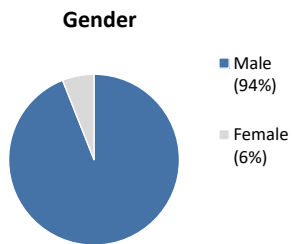

Post Release Community Supervision Fact Sheet

Public Safety Realignment (AB109) established a population of Post Release Community Supervision (PRCS) offenders. PRCS offenders are supervised by county probation departments upon their release from state prison. Prior to AB109, PRCS offenders were supervised by state parole.

Individuals Under Supervision: 1,209

*Registered Sex Offenders: 39

City:

City	Non-Transient	Transient/Unknown	City	Non-Transient	Transient/Unknown
Alpine	6	0	National City	17	0
Bonita	0	0	Oceanside	42	6
Bonsall	1	0	Pala	0	0
Borrego Spgs.	1	0	Palomar Mnt.	1	0
Boulevard	3	0	Pauma Valley	1	0
Campo	1	0	Pine Valley	0	0
Cardiff	0	0	Potrero	0	0
Carlsbad	3	0	Poway	2	0
Chula Vista	38	0	Ramona	4	0
Coronado	0	1	Ranchita	0	0
Del Mar	1	0	Rnch. Santa Fe	0	0
Descanso	0	0	San Diego	413	22
Dulzura	2	0	San Luis Rey	0	0
El Cajon	50	5	San Marcos	22	0
Encinitas	2	0	San Ysidro	2	0
Escondido	53	0	Santa Ysabel	0	0
Fallbrook	10	0	Santee	15	0
Guatay	0	0	Solana Beach	0	0
Imperial Beach	5	1	Spring Valley	28	3
Jacumba	3	0	Tecate	0	0
Jamul	1	0	Valley Center	4	0
Julian	1	0	Vista	54	3
La Jolla	3	2	Warner Spgs.	1	0
La Mesa	11	0	Out of County	163	0
Lakeside	12	1	No Known City	0	172
Lemon Grove	23	0	Total	993	216

County Supervisorial District:

	District 1	District 2	District 3	District 4	District 5	Out of County	No Known District
Non-Transient	272 (27%)	166 (17%)	65 (7%)	174 (18%)	153 (15%)	163 (16%)	0 (0%)
Transient/Unknown	9 (4%)	9 (4%)	1 (1%)	16 (7%)	9 (4%)	0 (0%)	172 (80%)

Committing Offense:

Arson	13	Drugs	158	Robbery	1
Assault	268	DUI	34	Weapons	157
Auto Theft	99	Sex Crimes**	45	Other	267
Burglary	48	Theft	118	Total	1209

Committing Offense Type

*Low/Medium-Risk per Static 99/SARATSO; subset of overall population
** Not all sex crimes are committed by registered sex offenders