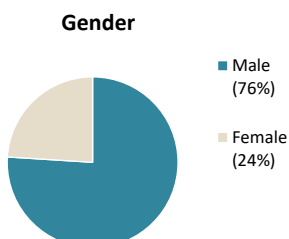

Committing Offense:

Robbery	-	Drugs	293	Homicide	-
Assault	4	DUI	1	Weapons	2
Auto Theft	22	Sex Crimes**	-	Other	30
Burglary	14	Theft	46	Total	412