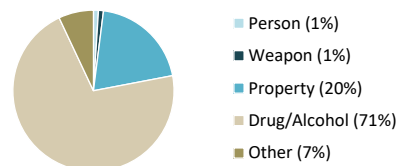

**Committing Offense:**

Robbery	-	Drugs	293	Homicide	-
Assault	4	DUI	1	Weapons	2
Auto Theft	22	Sex Crimes**	-	Other	30
Burglary	14	Theft	46	<b>Total</b>	<b>412</b>

**Committing Offense Type**

\*\* Not all sex crimes are committed by registered sex offenders