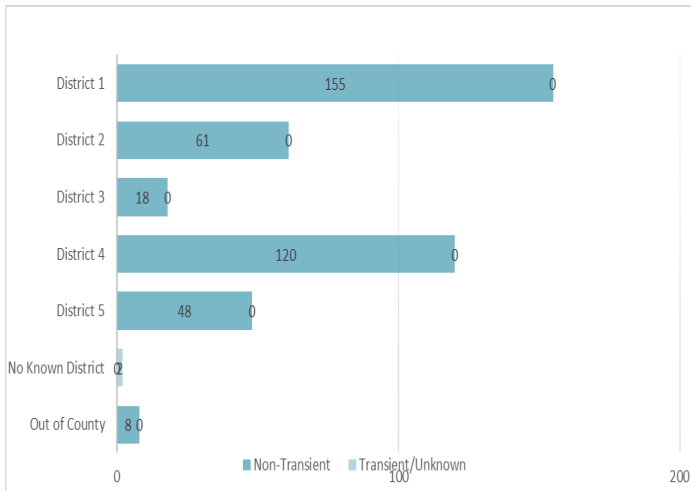

Mandatory Supervision Fact Sheet

Public Safety Realignment (AB109) established a population of Mandatory Supervision (MS) offenders. MS offenders receive a "split" sentence, meaning a portion of their time is completed in local custody, with the remaining balance spent in the community under probation supervision.

Individuals Under Supervision: 412

*Registered Sex Offenders: 0

City:

City	Non-Transient	Transient/Unknown	City	Non-Transient	Transient/Unknown
Alpine	1	-	National City	22	-
Bonita	-	-	Oceanside	10	-
Bonsall	-	-	Pala	-	-
Borrego Spgs.	-	-	Palomar Mnt.	-	-
Boulevard	-	-	Pauma Valley	-	-
Campo	1	-	Pine Valley	-	-
Cardiff	-	-	Poway	1	-
Carlsbad	4	-	Potrero	-	-
Chula Vista	46	-	Ramona	-	-
Coronado	1	-	Ranchita	-	-
Del Mar	-	-	Rnch. Santa Fe	-	-
Descanso	-	-	San Diego	201	-
Dulzura	-	-	San Luis Rey	-	-
El Cajon	19	-	San Marcos	2	-
Encinitas	2	-	San Ysidro	7	-
Escondido	13	-	Santa Ysabel	-	-
Fallbrook	-	-	Santee	6	-
Guatay	-	-	Solana Beach	-	-
Imperial Beach	7	-	Spring Valley	14	-
Jacumba	-	-	Tecate	-	-
Jamul	1	-	Valley Center	-	-
Julian	-	-	Vista	28	-
La Jolla	2	-	Warner Spgs.	-	-
La Mesa	4	-	Out of County	8	-
Lakeside	2	-	No Known City	-	2
Lemon Grove	10	-	Total	410	2

County Supervisorial District:

	District 1	District 2	District 3	District 4	District 5	Out of County	No Known District
Non-Transient	155	61	18	120	48	8	0
	38%	15%	4%	29%	12%	2%	0%
Transient/Unknown	0	0	0	0	0	0	2
	0%	0%	0%	0%	0%	0%	100%