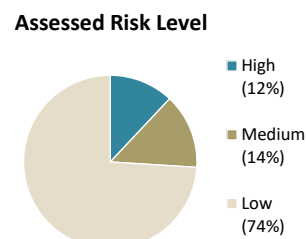

Committing Offense:

Robbery	-	Drugs	293	Homicide	-
Assault	4	DUI	1	Weapons	2
Auto Theft	22	Sex Crimes**	-	Other	30
Burglary	14	Theft	46	Total	412