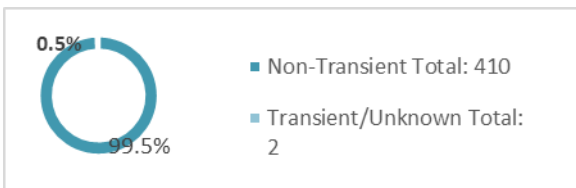

Mandatory Supervision Fact Sheet

Public Safety Realignment (AB109) established a population of Mandatory Supervision (MS) offenders. MS offenders receive a "split" sentence, meaning a portion of their time is completed in local custody, with the remaining balance spent in the community under probation supervision.

Individuals Under Supervision: 412

*Registered Sex Offenders: 0

City:

City	Non-Transient	Transient/Unknown	City	Non-Transient	Transient/Unknown
Alpine	1	-	National City	22	-
Bonita	-	-	Oceanside	10	-
Bonsall	-	-	Pala	-	-
Borrego Spgs.	-	-	Palomar Mnt.	-	-
Boulevard	-	-	Pauma Valley	-	-
Campo	1	-	Pine Valley	-	-
Cardiff	-	-	Poway	1	-
Carlsbad	4	-	Potrero	-	-
Chula Vista	46	-	Ramona	-	-
Coronado	1	-	Ranchita	-	-
Del Mar	-	-	Rnch. Santa Fe	-	-
Descanso	-	-	San Diego	201	-
Dulzura	-	-	San Luis Rey	-	-
El Cajon	19	-	San Marcos	2	-
Encinitas	2	-	San Ysidro	7	-
Escondido	13	-	Santa Ysabel	-	-
Fallbrook	-	-	Santee	6	-
Guatay	-	-	Solana Beach	-	-
Imperial Beach	7	-	Spring Valley	14	-
Jacumba	-	-	Tecate	-	-
Jamul	1	-	Valley Center	-	-
Julian	-	-	Vista	28	-
La Jolla	2	-	Warner Spgs.	-	-
La Mesa	4	-	Out of County	8	-
Lakeside	2	-	No Known City	-	2
Lemon Grove	10	-	Total	410	2

County Supervisorial District:

	District 1	District 2	District 3	District 4	District 5	Out of County	No Known District
Non-Transient	155	61	18	120	48	8	0
	38%	15%	4%	29%	12%	2%	0%
Transient/Unknown	0	0	0	0	0	0	2
	0%	0%	0%	0%	0%	0%	100%