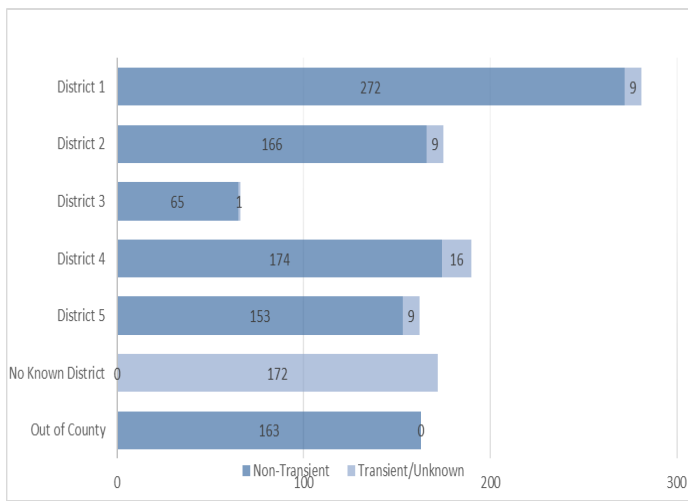

Post Release Community Supervision Fact Sheet

Public Safety Realignment (AB109) established a population of Post Release Community Supervision (PRCS) offenders. PRCS offenders are supervised by county probation departments upon their release from state prison. Prior to AB109, PRCS offenders were supervised by state parole.

Individuals Under Supervision: 1,209

*Registered Sex Offenders: 39

City:

City	Non-Transient	Transient/Unknown	City	Non-Transient	Transient/Unknown
Alpine	6	0	National City	17	0
Bonita	0	0	Oceanside	42	6
Bonsall	1	0	Pala	0	0
Borrego Spgs.	1	0	Palomar Mnt.	1	0
Boulevard	3	0	Pauma Valley	1	0
Campo	1	0	Pine Valley	0	0
Cardiff	0	0	Potrero	0	0
Carlsbad	3	0	Poway	2	0
Chula Vista	38	0	Ramona	4	0
Coronado	0	1	Ranchita	0	0
Del Mar	1	0	Rnch. Santa Fe	0	0
Descanso	0	0	San Diego	413	22
Dulzura	2	0	San Luis Rey	0	0
El Cajon	50	5	San Marcos	22	0
Encinitas	2	0	San Ysidro	2	0
Escondido	53	0	Santa Ysabel	0	0
Fallbrook	10	0	Santee	15	0
Guatay	0	0	Solana Beach	0	0
Imperial Beach	5	1	Spring Valley	28	3
Jacumba	3	0	Tecate	0	0
Jamul	1	0	Valley Center	4	0
Julian	1	0	Vista	54	3
La Jolla	3	2	Warner Spgs.	1	0
La Mesa	11	0	Out of County	163	0
Lakeside	12	1	No Known City	0	172
Lemon Grove	23	0	Total	993	216

County Supervisorial District:

	District 1	District 2	District 3	District 4	District 5	Out of County	No Known District
Non-Transient	272 (27%)	166 (17%)	65 (7%)	174 (18%)	153 (15%)	163 (16%)	0 (0%)
Transient/Unknown	9 (4%)	9 (4%)	1 (1%)	16 (7%)	9 (4%)	0 (0%)	172 (80%)