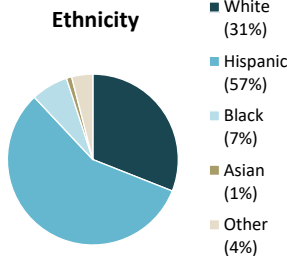

Committing Offense:

Robbery	-	Drugs	293	Homicide	-
Assault	4	DUI	1	Weapons	2
Auto Theft	22	Sex Crimes**	-	Other	30
Burglary	14	Theft	46	Total	412