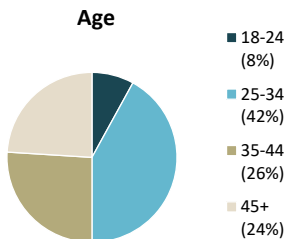

Committing Offense:

Robbery	-	Drugs	293	Homicide	-
Assault	4	DUI	1	Weapons	2
Auto Theft	22	Sex Crimes**	-	Other	30
Burglary	14	Theft	46	Total	412