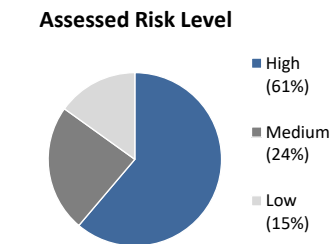

Post Release Community Supervision Fact Sheet

Public Safety Realignment (AB109) established a population of Post Release Community Supervision (PRCS) offenders. PRCS offenders are supervised by county probation departments upon their release from state prison. Prior to AB109, PRCS offenders were supervised by state parole.

Individuals Under Supervision: 1,209

*Registered Sex Offenders: 39

City:

City	Non-Transient	Transient/Unknown	City	Non-Transient	Transient/Unknown
Alpine	6	0	National City	17	0
Bonita	0	0	Oceanside	42	6
Bonsall	1	0	Pala	0	0
Borrego Spgs.	1	0	Palomar Mnt.	1	0
Boulevard	3	0	Pauma Valley	1	0
Campo	1	0	Pine Valley	0	0
Cardiff	0	0	Potrero	0	0
Carlsbad	3	0	Poway	2	0
Chula Vista	38	0	Ramona	4	0
Coronado	0	1	Ranchita	0	0
Del Mar	1	0	Rnch. Santa Fe	0	0
Descanso	0	0	San Diego	413	22
Dulzura	2	0	San Luis Rey	0	0
El Cajon	50	5	San Marcos	22	0
Encinitas	2	0	San Ysidro	2	0
Escondido	53	0	Santa Ysabel	0	0
Fallbrook	10	0	Santee	15	0
Guatay	0	0	Solana Beach	0	0
Imperial Beach	5	1	Spring Valley	28	3
Jacumba	3	0	Tecate	0	0
Jamul	1	0	Valley Center	4	0
Julian	1	0	Vista	54	3
La Jolla	3	2	Warner Spgs.	1	0
La Mesa	11	0	Out of County	163	0
Lakeside	12	1	No Known City	0	172
Lemon Grove	23	0	Total	993	216

County Supervisorial District:

	District 1	District 2	District 3	District 4	District 5	Out of County	No Known District
Non-Transient	272 (27%)	166 (17%)	65 (7%)	174 (18%)	153 (15%)	163 (16%)	0 (0%)
Transient/Unknown	9 (4%)	9 (4%)	1 (1%)	16 (7%)	9 (4%)	0 (0%)	172 (80%)

Committing Offense:

Arson	13	Drugs	158	Robbery	1
Assault	268	DUI	34	Weapons	157
Auto Theft	99	Sex Crimes**	45	Other	267
Burglary	48	Theft	118	Total	1209

Committing Offense Type

*Low/Medium-Risk per Static 99/SARATSO; subset of overall population
** Not all sex crimes are committed by registered sex offenders