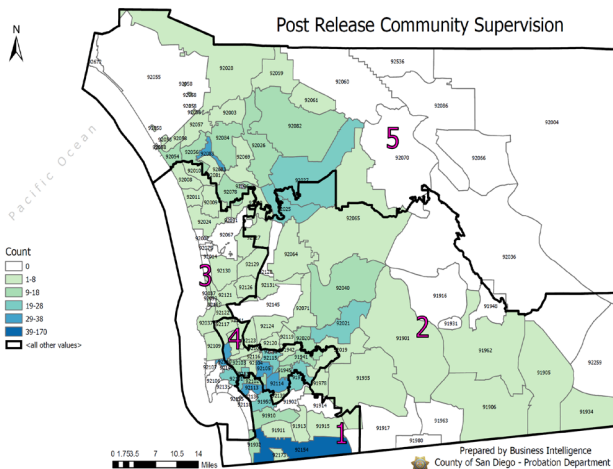

Post Release Community Supervision Fact Sheet

Public Safety Realignment (AB109) established a population of Post Release Community Supervision (PRCS) offenders. PRCS offenders are supervised by county probation departments upon their release from state prison. Prior to AB109, PRCS offenders were supervised by state parole.

Individuals Under Supervision: 1,135

*Registered Sex Offenders: 45

City:

City	Non-Transient	Transient/Unknown	City	Non-Transient	Transient/Unknown
Alpine	5	0	National City	18	0
Bonita	0	0	Oceanside	41	1
Bonsall	2	0	Pala	0	0
Borrego Spgs.	0	0	Palomar Mnt.	0	0
Boulevard	2	0	Pauma Valley	2	0
Campo	4	0	Pine Valley	0	0
Cardiff	0	0	Potrero	0	0
Carlsbad	3	0	Poway	2	0
Chula Vista	24	0	Ramona	3	1
Coronado	0	0	Ranchita	0	0
Del Mar	0	0	Rnch. Santa Fe	0	0
Descanso	0	0	San Diego	372	20
Dulzura	0	0	San Luis Rey	0	0
El Cajon	41	4	San Marcos	16	0
Encinitas	3	0	San Ysidro	5	0
Escondido	70	2	Santa Ysabel	0	0
Fallbrook	5	0	Santee	6	0
Guatay	0	0	Solana Beach	0	0
Imperial Beach	8	1	Spring Valley	22	1
Jacumba	2	0	Tecate	0	0
Jamul	1	0	Valley Center	11	0
Julian	1	0	Vista	47	4
La Jolla	0	0	Warner Spgs.	0	0
La Mesa	12	0	Out of County	191	0
Lakeside	10	1	No Known City	0	140
Lemon Grove	18	0	Total	960	175

County Supervisorial District:

	District 1	District 2	District 3	District 4	District 5	Out of County	No Known District
Non-Transient	244 (25%)	134 (14%)	63 (7%)	159 (17%)	156 (16%)	191 (20%)	0 (0%)
Transient/Unknown	7 (4%)	7 (4%)	2 (1%)	14 (8%)	5 (3%)	0 (0%)	140 (80%)