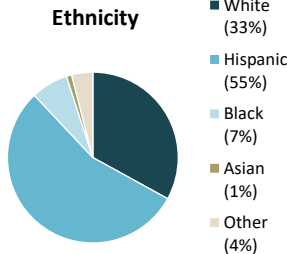

Mandatory Supervision Fact Sheet

Public Safety Realignment (AB109) established a population of Mandatory Supervision (MS) offenders. MS offenders receive a "split" sentence, meaning a portion of their time is completed in local custody, with the remaining balance spent in the community under probation supervision.

Individuals Under Supervision: 372

*Registered Sex Offenders: 0

City:

City	Non-Transient	Transient/Unknown	City	Non-Transient	Transient/Unknown
Alpine	1	-	National City	23	-
Bonita	-	-	Oceanside	11	-
Bonsall	-	-	Pala	-	-
Borrego Spgs.	-	-	Palomar Mnt.	-	-
Boulevard	-	-	Pauma Valley	-	-
Campo	1	-	Pine Valley	-	-
Cardiff	-	-	Poway	-	-
Carlsbad	2	-	Potrero	-	-
Chula Vista	47	-	Ramona	1	-
Coronado	-	-	Ranchita	-	-
Del Mar	-	-	Rnch. Santa Fe	-	-
Descanso	-	-	San Diego	184	-
Dulzura	-	-	San Luis Rey	-	-
El Cajon	17	-	San Marcos	3	-
Encinitas	1	-	San Ysidro	9	-
Escondido	10	-	Santa Ysabel	-	-
Fallbrook	-	-	Santee	4	-
Guatay	-	-	Solana Beach	-	-
Imperial Beach	4	-	Spring Valley	12	-
Jacumba	-	-	Tecate	-	-
Jamul	1	-	Valley Center	-	-
Julian	-	-	Vista	18	-
La Jolla	2	-	Warner Spgs.	-	-
La Mesa	3	-	Out of County	3	-
Lakeside	1	-	No Known City	-	5
Lemon Grove	11	-	Total	367	5

County Supervisorial District:

	District 1	District 2	District 3	District 4	District 5	Out of County	No Known District
Non-Transient	144	54	13	115	38	3	0
Transient/Unknown	0	0	0	0	0	0	5
	39%	15%	4%	31%	10%	1%	0%
	0%	0%	0%	0%	0%	0%	100%

Committing Offense:

Robbery	-	Drugs	255	Homicide	-
Assault	6	DUI	-	Weapons	1
Auto Theft	12	Sex Crimes**	-	Other	50
Burglary	13	Theft	35	Total	372

Committing Offense Type

** Not all sex crimes are committed by registered sex offenders

For additional information please go to: <http://www.sdcounty.ca.gov/probation/ccp.html>