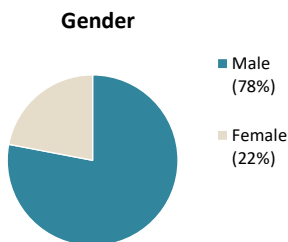

Mandatory Supervision Fact Sheet

Public Safety Realignment (AB109) established a population of Mandatory Supervision (MS) offenders. MS offenders receive a "split" sentence, meaning a portion of their time is completed in local custody, with the remaining balance spent in the community under probation supervision.

Individuals Under Supervision: 372

*Registered Sex Offenders: 0

City:

City	Non-Transient	Transient/Unknown	City	Non-Transient	Transient/Unknown
Alpine	1	-	National City	23	-
Bonita	-	-	Oceanside	11	-
Bonsall	-	-	Pala	-	-
Borrego Spgs.	-	-	Palomar Mnt.	-	-
Boulevard	-	-	Pauma Valley	-	-
Campo	1	-	Pine Valley	-	-
Cardiff	-	-	Poway	-	-
Carlsbad	2	-	Potrero	-	-
Chula Vista	47	-	Ramona	1	-
Coronado	-	-	Ranchita	-	-
Del Mar	-	-	Rnch. Santa Fe	-	-
Descanso	-	-	San Diego	184	-
Dulzura	-	-	San Luis Rey	-	-
El Cajon	17	-	San Marcos	3	-
Encinitas	1	-	San Ysidro	9	-
Escondido	10	-	Santa Ysabel	-	-
Fallbrook	-	-	Santee	4	-
Guatay	-	-	Solana Beach	-	-
Imperial Beach	4	-	Spring Valley	12	-
Jacumba	-	-	Tecate	-	-
Jamul	1	-	Valley Center	-	-
Julian	-	-	Vista	18	-
La Jolla	2	-	Warner Spgs.	-	-
La Mesa	3	-	Out of County	3	-
Lakeside	1	-	No Known City	-	5
Lemon Grove	11	-	Total	367	5

County Supervisorial District:

	District 1	District 2	District 3	District 4	District 5	Out of County	No Known District
Non-Transient	144	54	13	115	38	3	0
Transient/Unknown	0	0	0	0	0	0	5
	39%	15%	4%	31%	10%	1%	0%
	0%	0%	0%	0%	0%	0%	100%

Committing Offense:

Robbery	-	Drugs	255	Homicide	-
Assault	6	DUI	-	Weapons	1
Auto Theft	12	Sex Crimes**	-	Other	50
Burglary	13	Theft	35	Total	372

Committing Offense Type

** Not all sex crimes are committed by registered sex offenders

For additional information please go to: <http://www.sdcounty.ca.gov/probation/ccp.html>