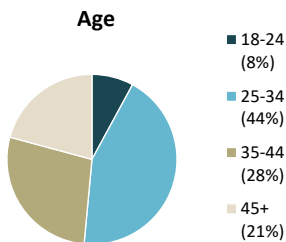

Mandatory Supervision Fact Sheet

Public Safety Realignment (AB109) established a population of Mandatory Supervision (MS) offenders. MS offenders receive a "split" sentence, meaning a portion of their time is completed in local custody, with the remaining balance spent in the community under probation supervision.

Individuals Under Supervision: 372

*Registered Sex Offenders: 0

City:

City	Non-Transient	Transient/Unknown	City	Non-Transient	Transient/Unknown
Alpine	1	-	National City	23	-
Bonita	-	-	Oceanside	11	-
Bonsall	-	-	Pala	-	-
Borrego Spgs.	-	-	Palomar Mnt.	-	-
Boulevard	-	-	Pauma Valley	-	-
Campo	1	-	Pine Valley	-	-
Cardiff	-	-	Poway	-	-
Carlsbad	2	-	Potrero	-	-
Chula Vista	47	-	Ramona	1	-
Coronado	-	-	Ranchita	-	-
Del Mar	-	-	Rnch. Santa Fe	-	-
Descanso	-	-	San Diego	184	-
Dulzura	-	-	San Luis Rey	-	-
El Cajon	17	-	San Marcos	3	-
Encinitas	1	-	San Ysidro	9	-
Escondido	10	-	Santa Ysabel	-	-
Fallbrook	-	-	Santee	4	-
Guatay	-	-	Solana Beach	-	-
Imperial Beach	4	-	Spring Valley	12	-
Jacumba	-	-	Tecate	-	-
Jamul	1	-	Valley Center	-	-
Julian	-	-	Vista	18	-
La Jolla	2	-	Warner Spgs.	-	-
La Mesa	3	-	Out of County	3	-
Lakeside	1	-	No Known City	-	5
Lemon Grove	11	-	Total	367	5

County Supervisorial District:

	District 1	District 2	District 3	District 4	District 5	Out of County	No Known District
Non-Transient	144	54	13	115	38	3	0
Transient/Unknown	0	0	0	0	0	0	5
	39%	15%	4%	31%	10%	1%	0%
	0%	0%	0%	0%	0%	0%	100%

Committing Offense:

Robbery	-	Drugs	255	Homicide	-
Assault	6	DUI	-	Weapons	1
Auto Theft	12	Sex Crimes**	-	Other	50
Burglary	13	Theft	35	Total	372

Committing Offense Type

** Not all sex crimes are committed by registered sex offenders

For additional information please go to: <http://www.sdcounty.ca.gov/probation/ccp.html>