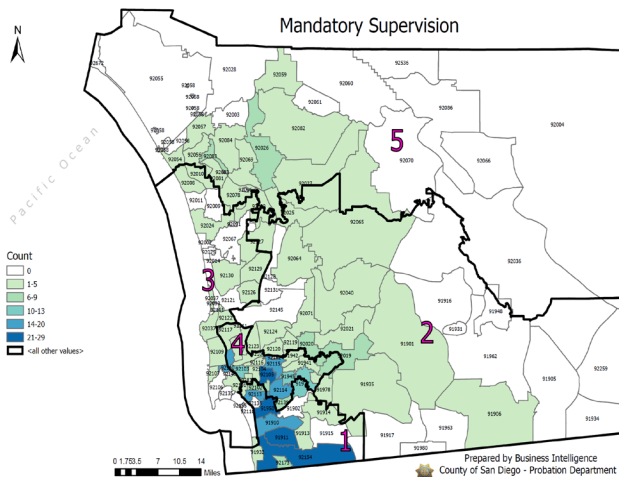

Mandatory Supervision Fact Sheet

Public Safety Realignment (AB109) established a population of Mandatory Supervision (MS) offenders. MS offenders receive a "split" sentence, meaning a portion of their time is completed in local custody, with the remaining balance spent in the community under probation supervision.

Individuals Under Supervision: 372

*Registered Sex Offenders: 0

City:

City	Non-Transient	Transient/Unknown	City	Non-Transient	Transient/Unknown
Alpine	1	-	National City	23	-
Bonita	-	-	Oceanside	11	-
Bonsall	-	-	Pala	-	-
Borrego Spgs.	-	-	Palomar Mnt.	-	-
Boulevard	-	-	Pauma Valley	-	-
Campo	1	-	Pine Valley	-	-
Cardiff	-	-	Poway	-	-
Carlsbad	2	-	Potrero	-	-
Chula Vista	47	-	Ramona	1	-
Coronado	-	-	Ranchita	-	-
Del Mar	-	-	Rnch. Santa Fe	-	-
Descanso	-	-	San Diego	184	-
Dulzura	-	-	San Luis Rey	-	-
El Cajon	17	-	San Marcos	3	-
Encinitas	1	-	San Ysidro	9	-
Escondido	10	-	Santa Ysabel	-	-
Fallbrook	-	-	Santee	4	-
Guatay	-	-	Solana Beach	-	-
Imperial Beach	4	-	Spring Valley	12	-
Jacumba	-	-	Tecate	-	-
Jamul	1	-	Valley Center	-	-
Julian	-	-	Vista	18	-
La Jolla	2	-	Warner Spgs.	-	-
La Mesa	3	-	Out of County	3	-
Lakeside	1	-	No Known City	-	5
Lemon Grove	11	-	Total	367	5

County Supervisorial District:

	District 1	District 2	District 3	District 4	District 5	Out of County	No Known District
Non-Transient	144	54	13	115	38	3	0
Transient/Unknown	0	0	0	0	0	0	5
	39%	15%	4%	31%	10%	1%	0%
	0%	0%	0%	0%	0%	0%	100%