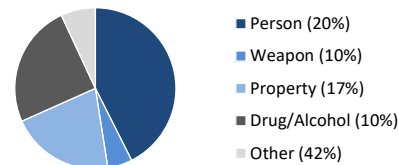

Committing Offense Type

*Low/Medium-Risk per Static 99/SARATSO; subset of overall population
** Not all sex crimes are committed by registered sex offenders

For additional information please go to: <http://www.sdcounty.ca.gov/probation/ccp.html>