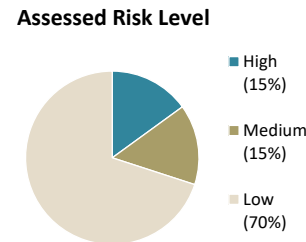

Mandatory Supervision Fact Sheet

Public Safety Realignment (AB109) established a population of Mandatory Supervision (MS) offenders. MS offenders receive a "split" sentence, meaning a portion of their time is completed in local custody, with the remaining balance spent in the community under probation supervision.

Individuals Under Supervision: 372

*Registered Sex Offenders: 0

City:

City	Non-Transient	Transient/Unknown	City	Non-Transient	Transient/Unknown
Alpine	1	-	National City	23	-
Bonita	-	-	Oceanside	11	-
Bonsall	-	-	Pala	-	-
Borrego Spgs.	-	-	Palomar Mnt.	-	-
Boulevard	-	-	Pauma Valley	-	-
Campo	1	-	Pine Valley	-	-
Cardiff	-	-	Poway	-	-
Carlsbad	2	-	Potrero	-	-
Chula Vista	47	-	Ramona	1	-
Coronado	-	-	Ranchita	-	-
Del Mar	-	-	Rnch. Santa Fe	-	-
Descanso	-	-	San Diego	184	-
Dulzura	-	-	San Luis Rey	-	-
El Cajon	17	-	San Marcos	3	-
Encinitas	1	-	San Ysidro	9	-
Escondido	10	-	Santa Ysabel	-	-
Fallbrook	-	-	Santee	4	-
Guatay	-	-	Solana Beach	-	-
Imperial Beach	4	-	Spring Valley	12	-
Jacumba	-	-	Tecate	-	-
Jamul	1	-	Valley Center	-	-
Julian	-	-	Vista	18	-
La Jolla	2	-	Warner Spgs.	-	-
La Mesa	3	-	Out of County	3	-
Lakeside	1	-	No Known City	-	5
Lemon Grove	11	-	Total	367	5

County Supervisorial District:

	District 1	District 2	District 3	District 4	District 5	Out of County	No Known District
Non-Transient	144	54	13	115	38	3	0
Transient/Unknown	0	0	0	0	0	0	5
	39%	15%	4%	31%	10%	1%	0%
	0%	0%	0%	0%	0%	0%	100%

Committing Offense:

Robbery	-	Drugs	255	Homicide	-
Assault	6	DUI	-	Weapons	1
Auto Theft	12	Sex Crimes**	-	Other	50
Burglary	13	Theft	35	Total	372

Committing Offense Type

** Not all sex crimes are committed by registered sex offenders

For additional information please go to: <http://www.sdcounty.ca.gov/probation/ccp.html>