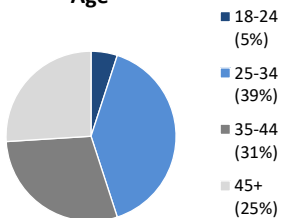

Post Release Community Supervision Fact Sheet

Public Safety Realignment (AB109) established a population of Post Release Community Supervision (PRCS) offenders. PRCS offenders are supervised by county probation departments upon their release from state prison. Prior to AB109, PRCS offenders were supervised by state parole.

Individuals Under Supervision: 1,135

*Registered Sex Offenders: 45

City:

City	Non-Transient	Transient/Unknown	City	Non-Transient	Transient/Unknown
Alpine	5	0	National City	18	0
Bonita	0	0	Oceanside	41	1
Bonsall	2	0	Pala	0	0
Borrego Spgs.	0	0	Palomar Mnt.	0	0
Boulevard	2	0	Pauma Valley	2	0
Campo	4	0	Pine Valley	0	0
Cardiff	0	0	Potrero	0	0
Carlsbad	3	0	Poway	2	0
Chula Vista	24	0	Ramona	3	1
Coronado	0	0	Ranchita	0	0
Del Mar	0	0	Rnch. Santa Fe	0	0
Descanso	0	0	San Diego	372	20
Dulzura	0	0	San Luis Rey	0	0
El Cajon	41	4	San Marcos	16	0
Encinitas	3	0	San Ysidro	5	0
Escondido	70	2	Santa Ysabel	0	0
Fallbrook	5	0	Santee	6	0
Guatay	0	0	Solana Beach	0	0
Imperial Beach	8	1	Spring Valley	22	1
Jacumba	2	0	Tecate	0	0
Jamul	1	0	Valley Center	11	0
Julian	1	0	Vista	47	4
La Jolla	0	0	Warner Spgs.	0	0
La Mesa	12	0	Out of County	191	0
Lakeside	10	1	No Known City	0	140
Lemon Grove	18	0	Total	960	175

County Supervisorial District:

	District 1	District 2	District 3	District 4	District 5	Out of County	No Known District
Non-Transient	244 (25%)	134 (14%)	63 (7%)	159 (17%)	156 (16%)	191 (20%)	0 (0%)
Transient/Unknown	7 (4%)	7 (4%)	2 (1%)	14 (8%)	5 (3%)	0 (0%)	140 (80%)

Age

Gender

Ethnicity

Assessed Risk Level

Committing Offense:

Arson	9	Drugs	101	Robbery	1
Assault	189	DUI	18	Weapons	115
Auto Theft	72	Sex Crimes**	37	Other	480
Burglary	35	Theft	77	Total	1135

Committing Offense Type

*Low/Medium-Risk per Static 99/SARATSO; subset of overall population
** Not all sex crimes are committed by registered sex offenders