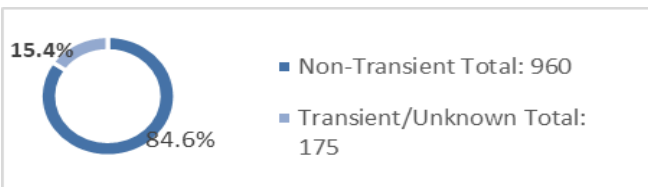

Post Release Community Supervision Fact Sheet

Public Safety Realignment (AB109) established a population of Post Release Community Supervision (PRCS) offenders. PRCS offenders are supervised by county probation departments upon their release from state prison. Prior to AB109, PRCS offenders were supervised by state parole.

Individuals Under Supervision: 1,135

*Registered Sex Offenders: 45

City:

City	Non-Transient	Transient/Unknown	City	Non-Transient	Transient/Unknown
Alpine	5	0	National City	18	0
Bonita	0	0	Oceanside	41	1
Bonsall	2	0	Pala	0	0
Borrego Spgs.	0	0	Palomar Mnt.	0	0
Boulevard	2	0	Pauma Valley	2	0
Campo	4	0	Pine Valley	0	0
Cardiff	0	0	Potrero	0	0
Carlsbad	3	0	Poway	2	0
Chula Vista	24	0	Ramona	3	1
Coronado	0	0	Ranchita	0	0
Del Mar	0	0	Rnch. Santa Fe	0	0
Descanso	0	0	San Diego	372	20
Dulzura	0	0	San Luis Rey	0	0
El Cajon	41	4	San Marcos	16	0
Encinitas	3	0	San Ysidro	5	0
Escondido	70	2	Santa Ysabel	0	0
Fallbrook	5	0	Santee	6	0
Guatay	0	0	Solana Beach	0	0
Imperial Beach	8	1	Spring Valley	22	1
Jacumba	2	0	Tecate	0	0
Jamul	1	0	Valley Center	11	0
Julian	1	0	Vista	47	4
La Jolla	0	0	Warner Spgs.	0	0
La Mesa	12	0	Out of County	191	0
Lakeside	10	1	No Known City	0	140
Lemon Grove	18	0	Total	960	175

County Supervisorial District:

	District 1	District 2	District 3	District 4	District 5	Out of County	No Known District
Non-Transient	244 (25%)	134 (14%)	63 (7%)	159 (17%)	156 (16%)	191 (20%)	0 (0%)
Transient/Unknown	7 (4%)	7 (4%)	2 (1%)	14 (8%)	5 (3%)	0 (0%)	140 (80%)