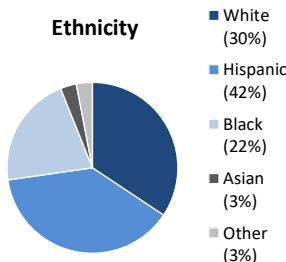

**Age**

**Gender**

**Ethnicity**

**Assessed Risk Level**

**Committing Offense:**

Arson	9	Drugs	101	Robbery	1
Assault	189	DUI	18	Weapons	115
Auto Theft	72	Sex Crimes**	37	Other	480
Burglary	35	Theft	77	<b>Total</b>	<b>1135</b>