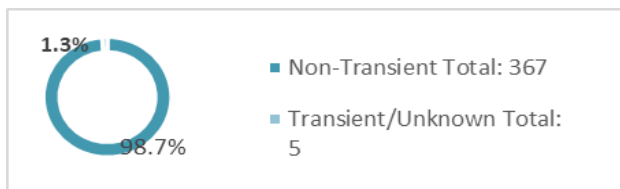

Mandatory Supervision Fact Sheet

Public Safety Realignment (AB109) established a population of Mandatory Supervision (MS) offenders. MS offenders receive a "split" sentence, meaning a portion of their time is completed in local custody, with the remaining balance spent in the community under probation supervision.

Individuals Under Supervision: 372

*Registered Sex Offenders: 0

City:

City	Non-Transient	Transient/Unknown	City	Non-Transient	Transient/Unknown
Alpine	1	-	National City	23	-
Bonita	-	-	Oceanside	11	-
Bonsall	-	-	Pala	-	-
Borrego Spgs.	-	-	Palomar Mnt.	-	-
Boulevard	-	-	Pauma Valley	-	-
Campo	1	-	Pine Valley	-	-
Cardiff	-	-	Poway	-	-
Carlsbad	2	-	Potrero	-	-
Chula Vista	47	-	Ramona	1	-
Coronado	-	-	Ranchita	-	-
Del Mar	-	-	Rnch. Santa Fe	-	-
Descanso	-	-	San Diego	184	-
Dulzura	-	-	San Luis Rey	-	-
El Cajon	17	-	San Marcos	3	-
Encinitas	1	-	San Ysidro	9	-
Escondido	10	-	Santa Ysabel	-	-
Fallbrook	-	-	Santee	4	-
Guatay	-	-	Solana Beach	-	-
Imperial Beach	4	-	Spring Valley	12	-
Jacumba	-	-	Tecate	-	-
Jamul	1	-	Valley Center	-	-
Julian	-	-	Vista	18	-
La Jolla	2	-	Warner Spgs.	-	-
La Mesa	3	-	Out of County	3	-
Lakeside	1	-	No Known City	-	5
Lemon Grove	11	-	Total	367	5

County Supervisorial District:

	District 1	District 2	District 3	District 4	District 5	Out of County	No Known District
Non-Transient	144	54	13	115	38	3	0
Transient/Unknown	0	0	0	0	0	0	5
	39%	15%	4%	31%	10%	1%	0%
	0%	0%	0%	0%	0%	0%	100%