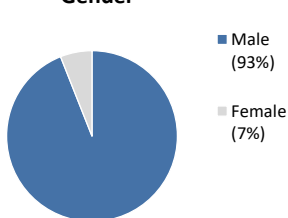

**Individuals Under Supervision: 1,135**

**\*Registered Sex Offenders: 45**

**City:**

City	Non-Transient	Transient/Unknown	City	Non-Transient	Transient/Unknown
Alpine	5	0	National City	18	0
Bonita	0	0	Oceanside	41	1
Bonsall	2	0	Pala	0	0
Borrego Spgs.	0	0	Palomar Mnt.	0	0
Boulevard	2	0	Pauma Valley	2	0
Campo	4	0	Pine Valley	0	0
Cardiff	0	0	Potrero	0	0
Carlsbad	3	0	Poway	2	0
Chula Vista	24	0	Ramona	3	1
Coronado	0	0	Ranchita	0	0
Del Mar	0	0	Rnch. Santa Fe	0	0
Descanso	0	0	San Diego	372	20
Dulzura	0	0	San Luis Rey	0	0
El Cajon	41	4	San Marcos	16	0
Encinitas	3	0	San Ysidro	5	0
Escondido	70	2	Santa Ysabel	0	0
Fallbrook	5	0	Santee	6	0
Guatay	0	0	Solana Beach	0	0
Imperial Beach	8	1	Spring Valley	22	1
Jacumba	2	0	Tecate	0	0
Jamul	1	0	Valley Center	11	0
Julian	1	0	Vista	47	4
La Jolla	0	0	Warner Spgs.	0	0
La Mesa	12	0	Out of County	191	0
Lakeside	10	1	No Known City	0	140
Lemon Grove	18	0	<b>Total</b>	<b>960</b>	<b>175</b>

**Age**

**Gender**

**Ethnicity**

**Assessed Risk Level**

**Committing Offense:**

Arson	9	Drugs	101	Robbery	1
Assault	189	DUI	18	Weapons	115
Auto Theft	72	Sex Crimes**	37	Other	480
Burglary	35	Theft	77	<b>Total</b>	<b>1135</b>