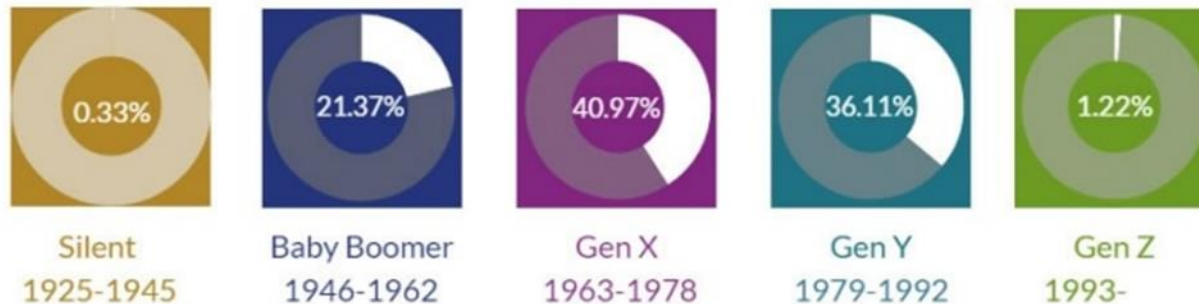

Probation Department Diversity Statistics

APRIL 2018

County Wide Demographics

COUNTY OF SAN DIEGO **WORKFORCE DIVERSITY STATISTICS**
2010 CENSUS COMPARISON

Generations

Probation Department Employees -1,092

Age

Ethnicity

Gender

Years of County Service

Management -25

Age

Ethnicity

Gender