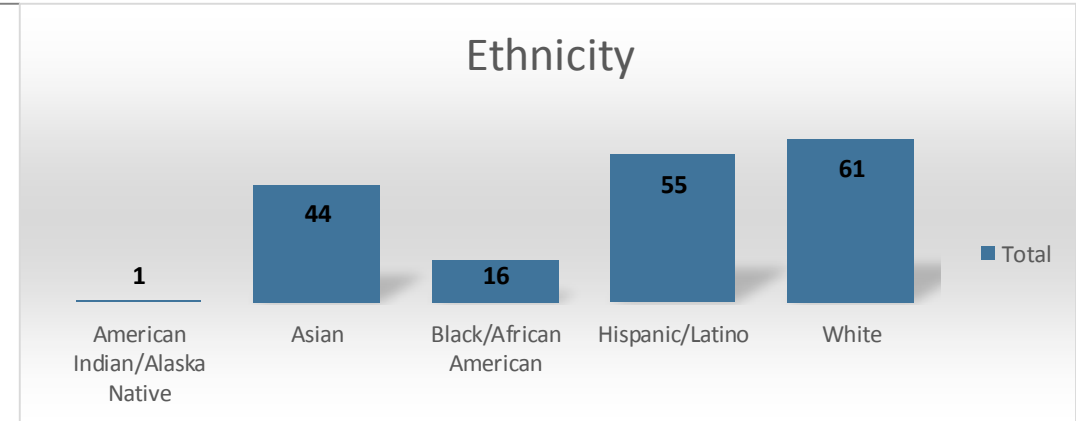

Years of County Service

Sworn Staff -825

Professional Staff -61

Administrative Staff -175

Service-Maintenance Staff -6