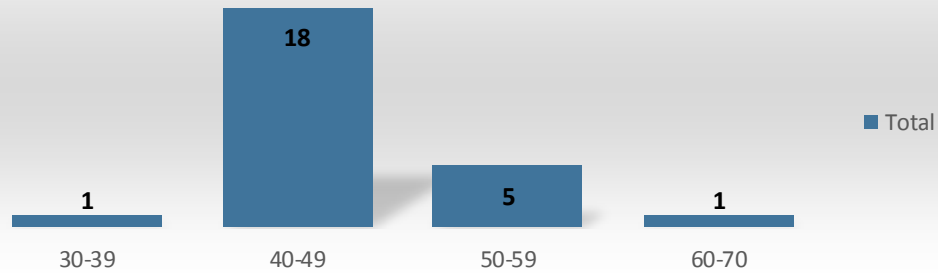

Probation Department Diversity Statistics

APRIL 2018

County Wide Demographics

COUNTY OF SAN DIEGO **WORKFORCE DIVERSITY STATISTICS**
2010 CENSUS COMPARISON

Generations

Probation Department Employees -1,092

Age

Ethnicity

Gender

Years of County Service

Management -25

Age

Ethnicity

Gender