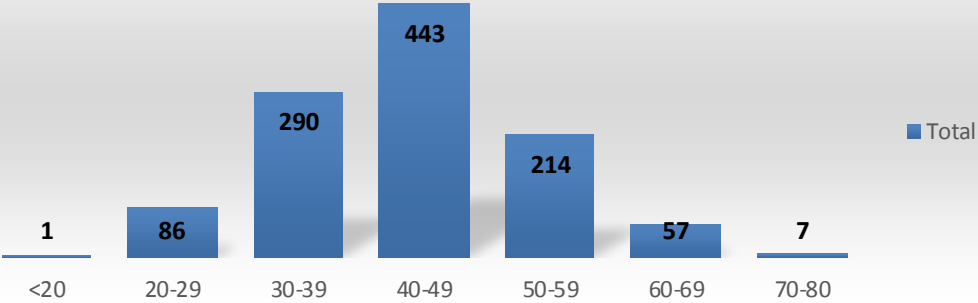

Probation Department Diversity Statistics

APRIL 2018

County Wide Demographics

COUNTY OF SAN DIEGO **WORKFORCE DIVERSITY STATISTICS**
2010 CENSUS COMPARISON

Generations

Probation Department Employees -1,092

Age

Ethnicity

Gender

Years of County Service

Management -25

Age

Ethnicity

Gender