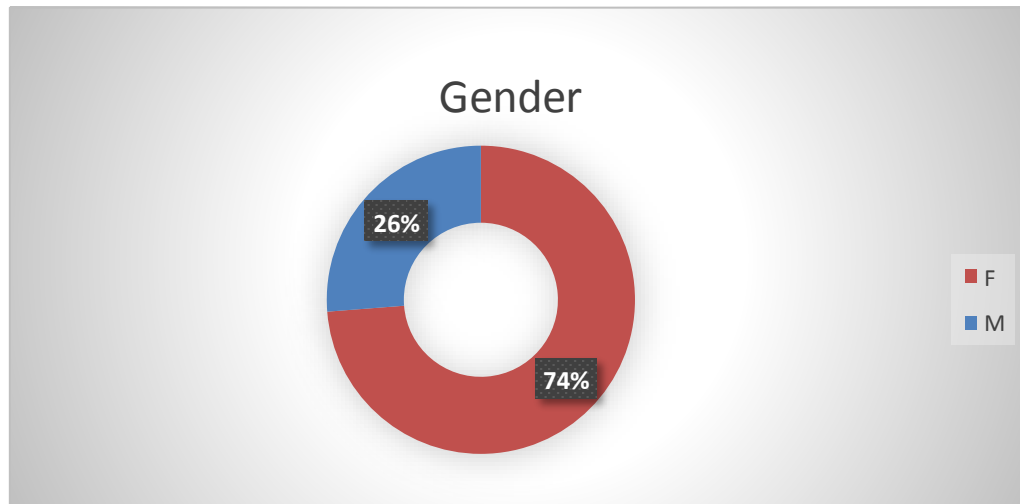

Professional Staff -61