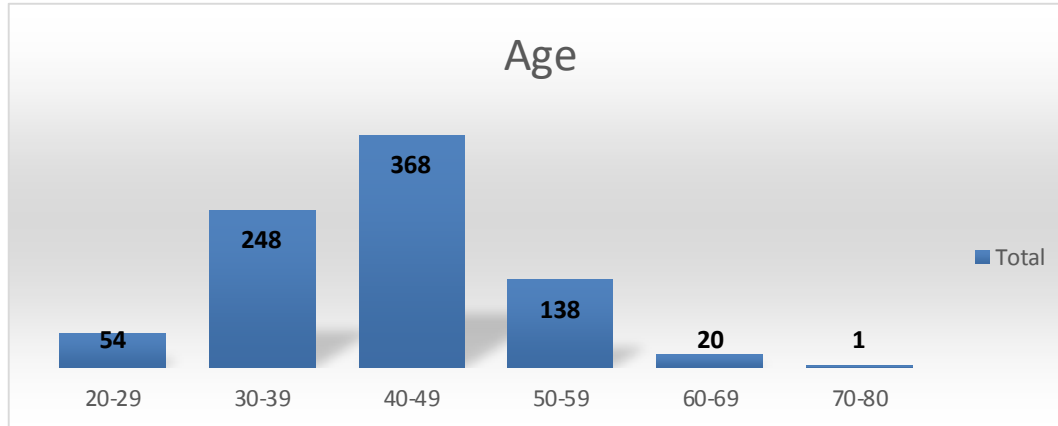

Sworn Staff -825