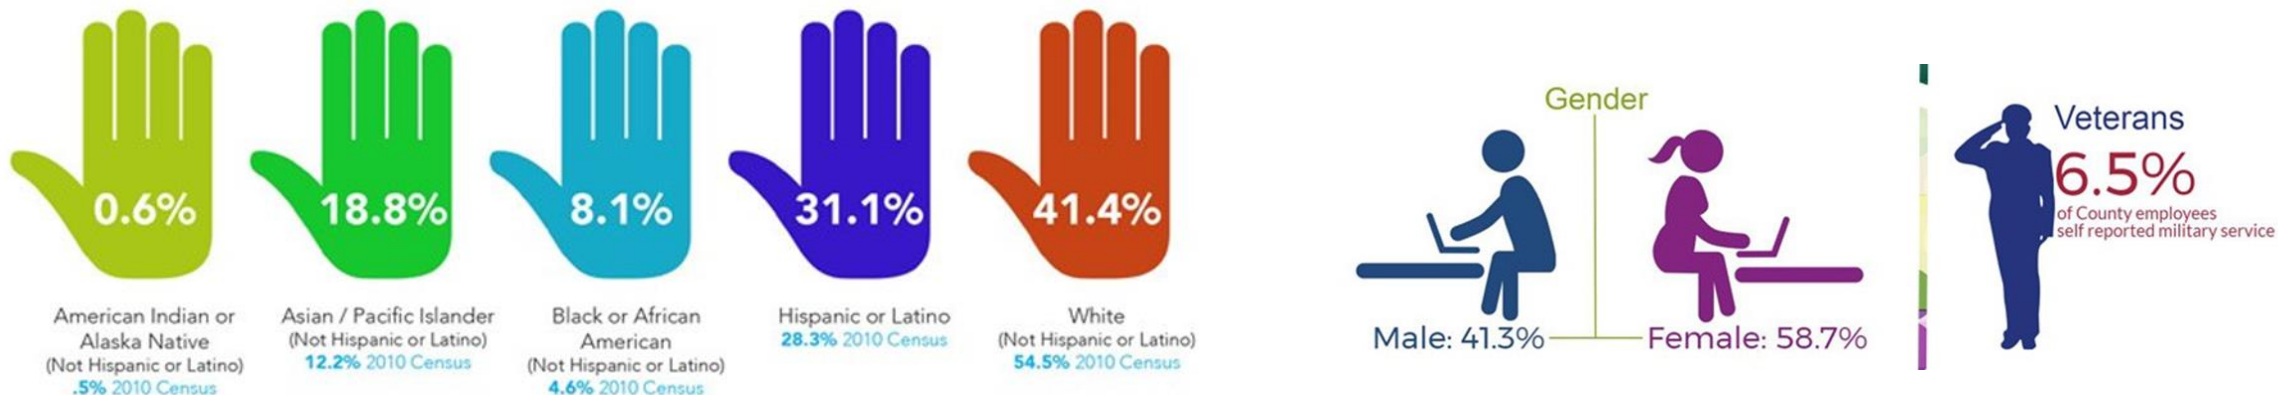

Probation Department Diversity Statistics

APRIL 2018

County Wide Demographics

COUNTY OF SAN DIEGO **WORKFORCE DIVERSITY STATISTICS**
2010 CENSUS COMPARISON

Generations

Probation Department Employees -1,092

Age

Ethnicity

Gender

Years of County Service

Management -25

Age

Ethnicity

Gender