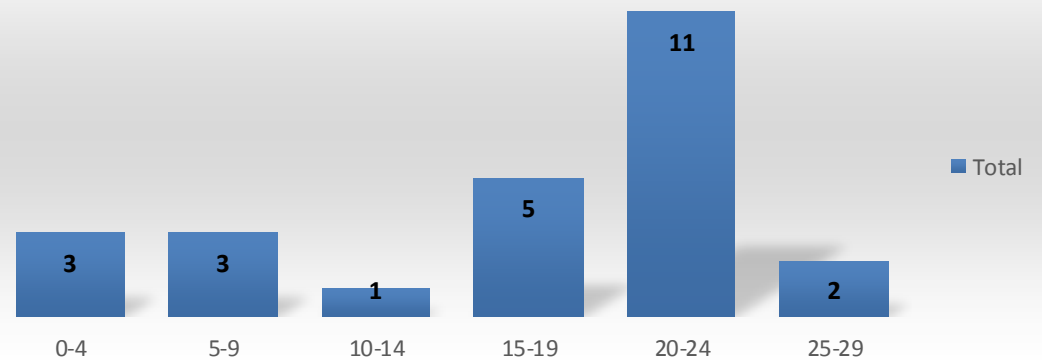

Years of County Service