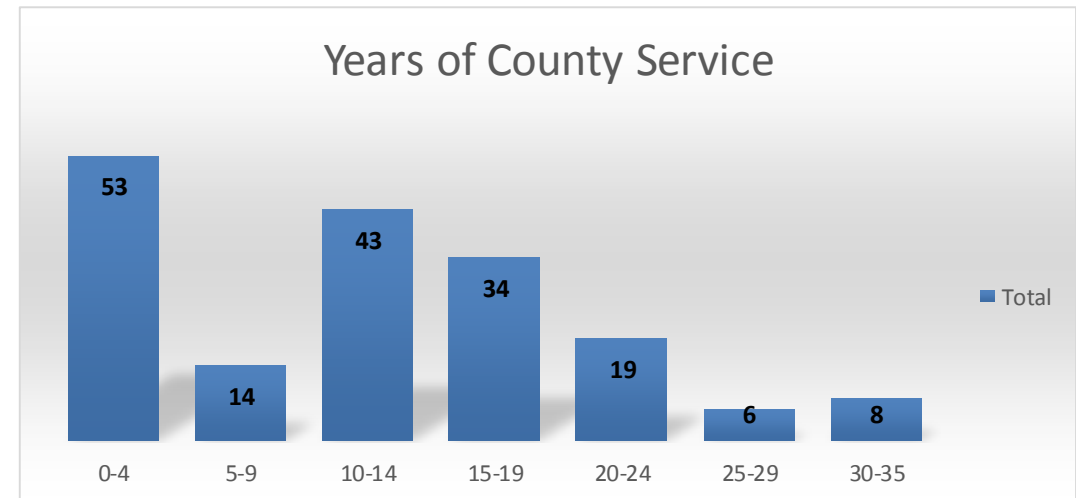

Administrative Staff -175