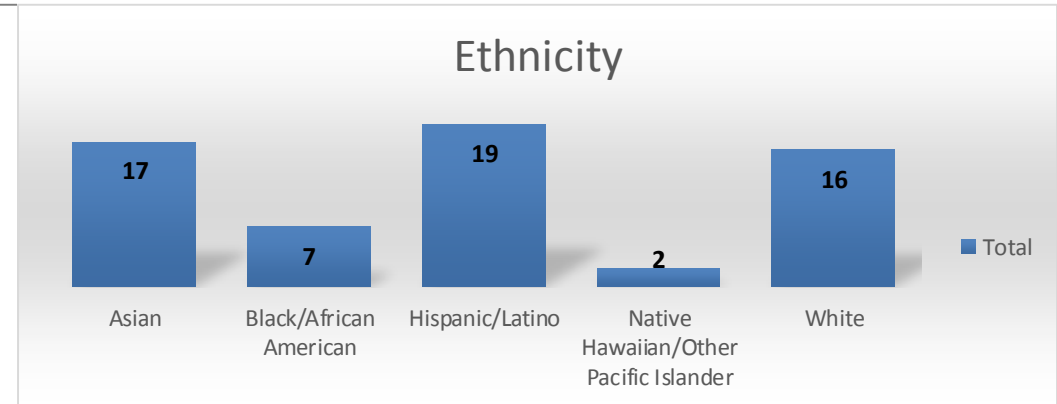

Professional Staff -61