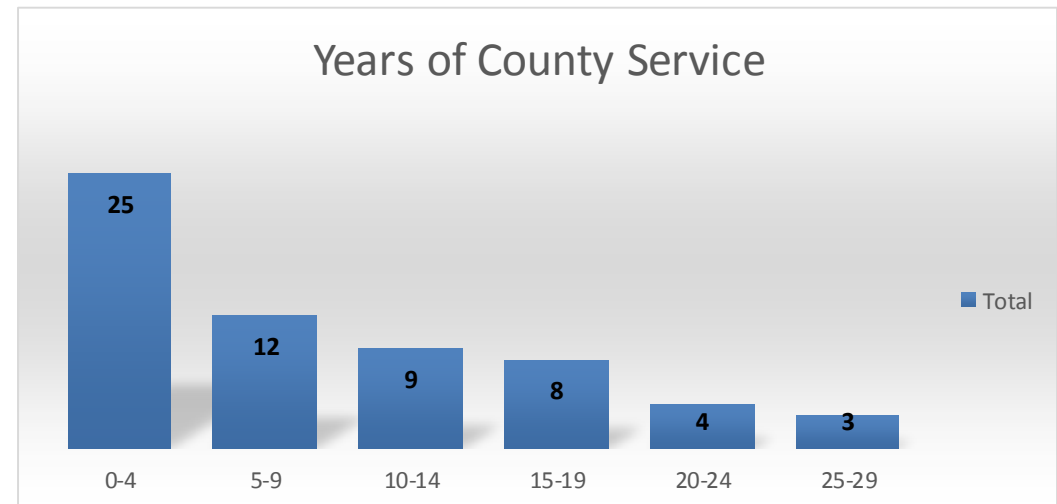

Professional Staff -61