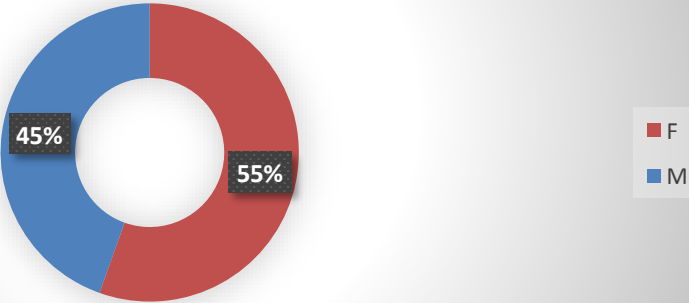

Probation Department Diversity Statistics

APRIL 2018

County Wide Demographics

COUNTY OF SAN DIEGO **WORKFORCE DIVERSITY STATISTICS**
2010 CENSUS COMPARISON

Generations

Probation Department Employees -1,092

Age

Ethnicity

Gender

Years of County Service

Management -25

Age

Ethnicity

Gender