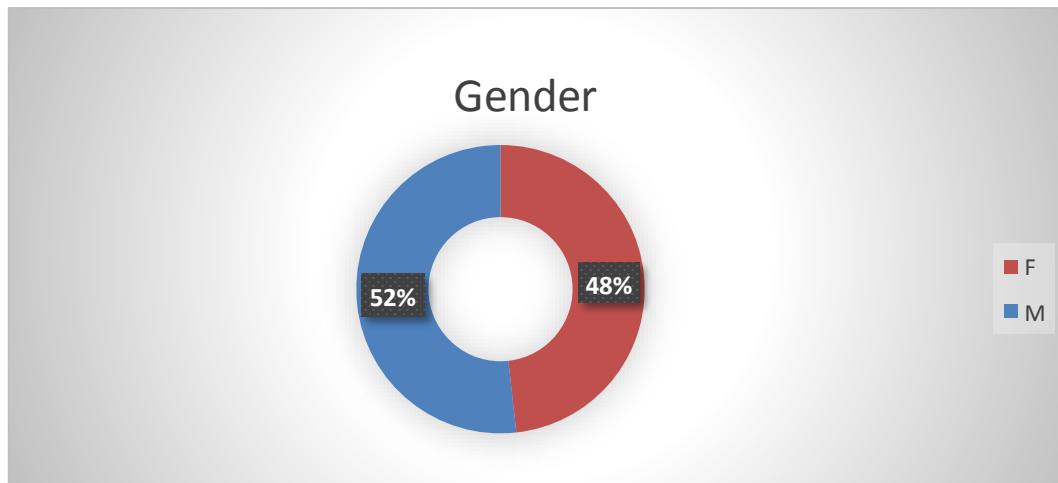

Sworn Staff -825