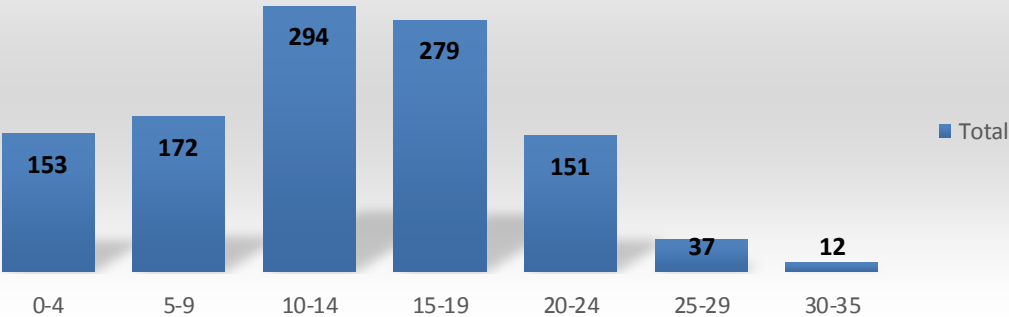

Probation Department Diversity Statistics

APRIL 2018

County Wide Demographics

COUNTY OF SAN DIEGO **WORKFORCE DIVERSITY STATISTICS**
2010 CENSUS COMPARISON

Generations

Probation Department Employees -1,092

Age

Ethnicity

Gender

Years of County Service

Management -25

Age

Ethnicity

Gender