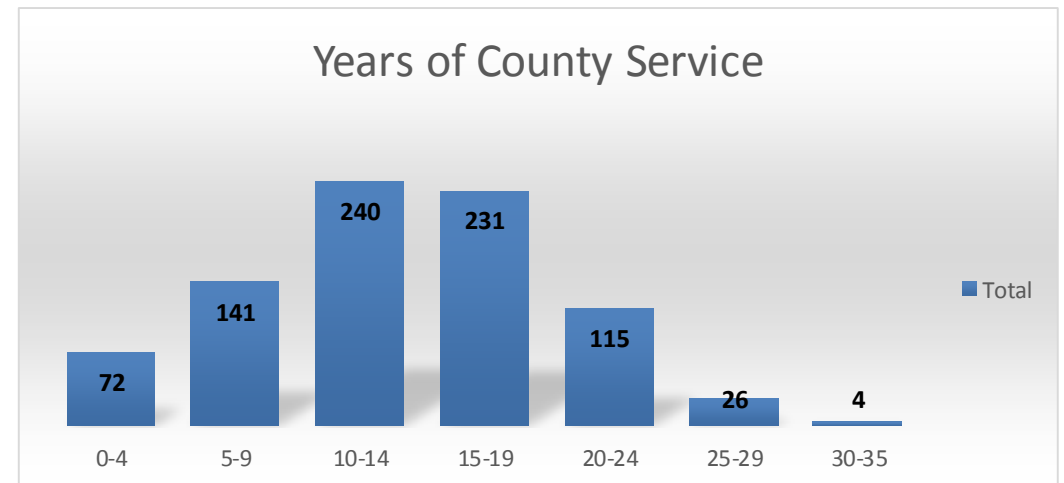

Sworn Staff -825