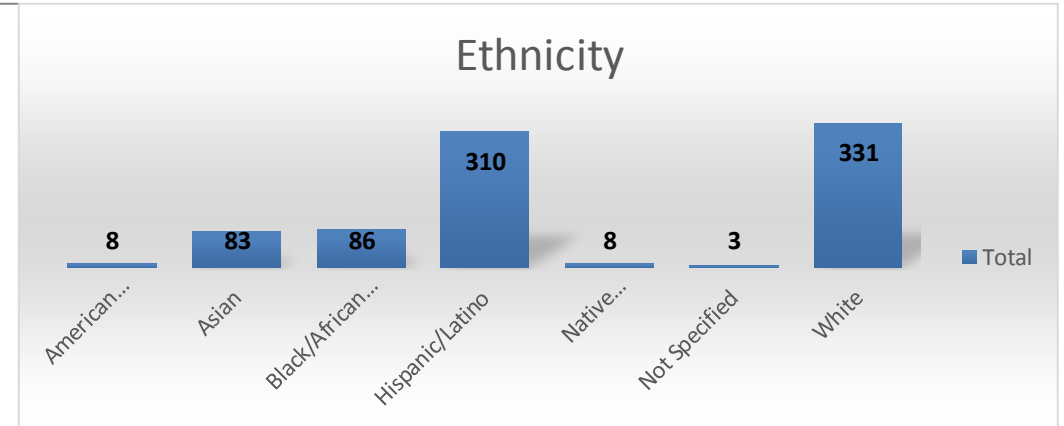

Sworn Staff -825