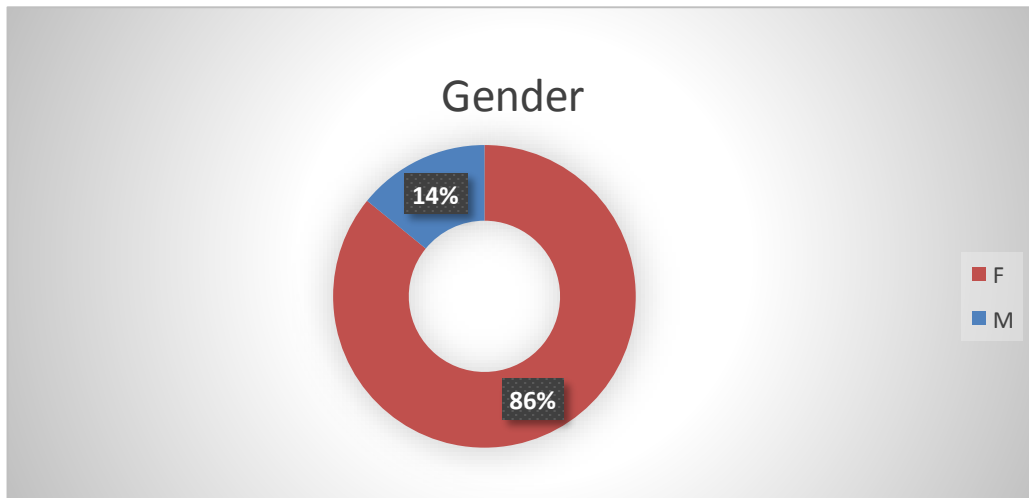

Years of County Service

Sworn Staff -825

Professional Staff -61

Administrative Staff -175

Service-Maintenance Staff -6