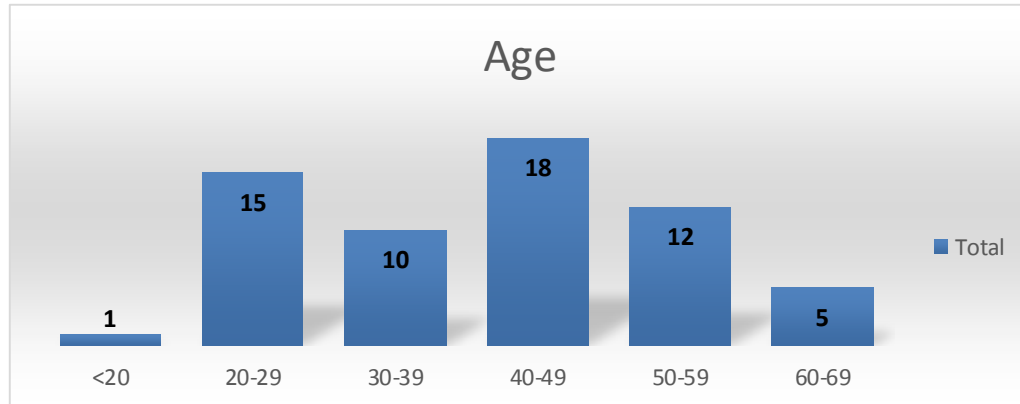

Professional Staff -61