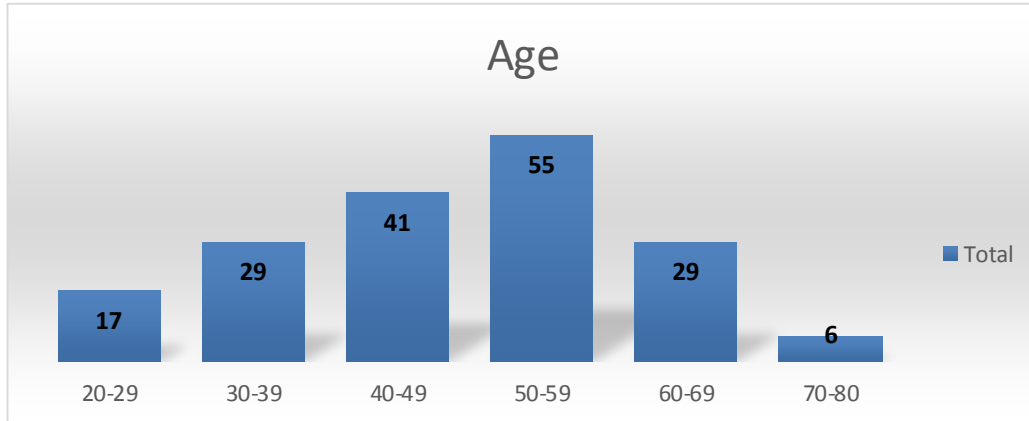

Years of County Service

Sworn Staff -825

Professional Staff -61

Administrative Staff -175

Service-Maintenance Staff -6