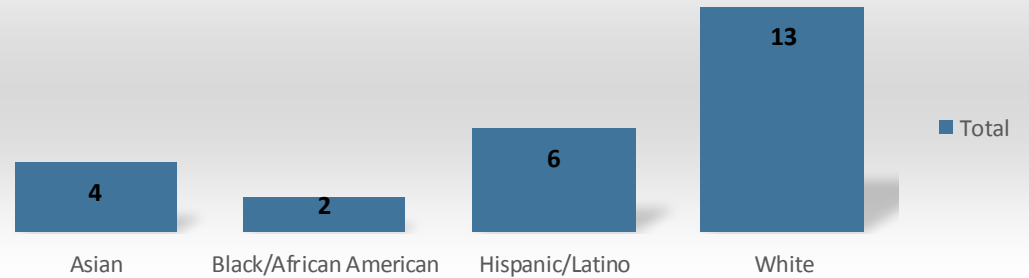

Probation Department Diversity Statistics

APRIL 2018

County Wide Demographics

COUNTY OF SAN DIEGO **WORKFORCE DIVERSITY STATISTICS**
2010 CENSUS COMPARISON

Generations

Probation Department Employees -1,092

Age

Ethnicity

Gender

Years of County Service

Management -25

Age

Ethnicity

Gender