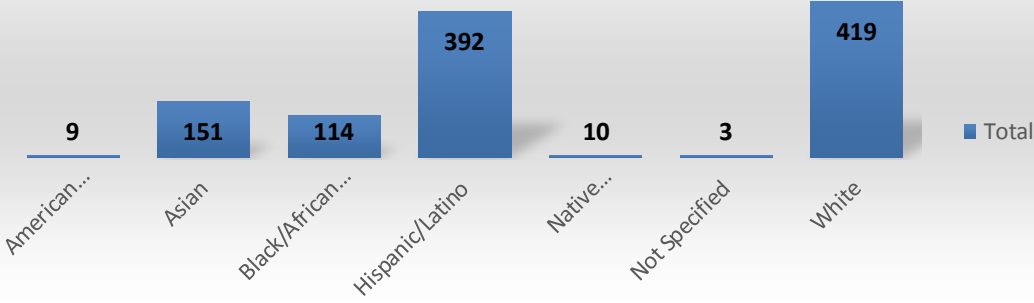

Probation Department Diversity Statistics

APRIL 2018

County Wide Demographics

COUNTY OF SAN DIEGO **WORKFORCE DIVERSITY STATISTICS**
2010 CENSUS COMPARISON

Generations

Probation Department Employees -1,092

Age

Ethnicity

Gender

Years of County Service

Management -25

Age

Ethnicity

Gender