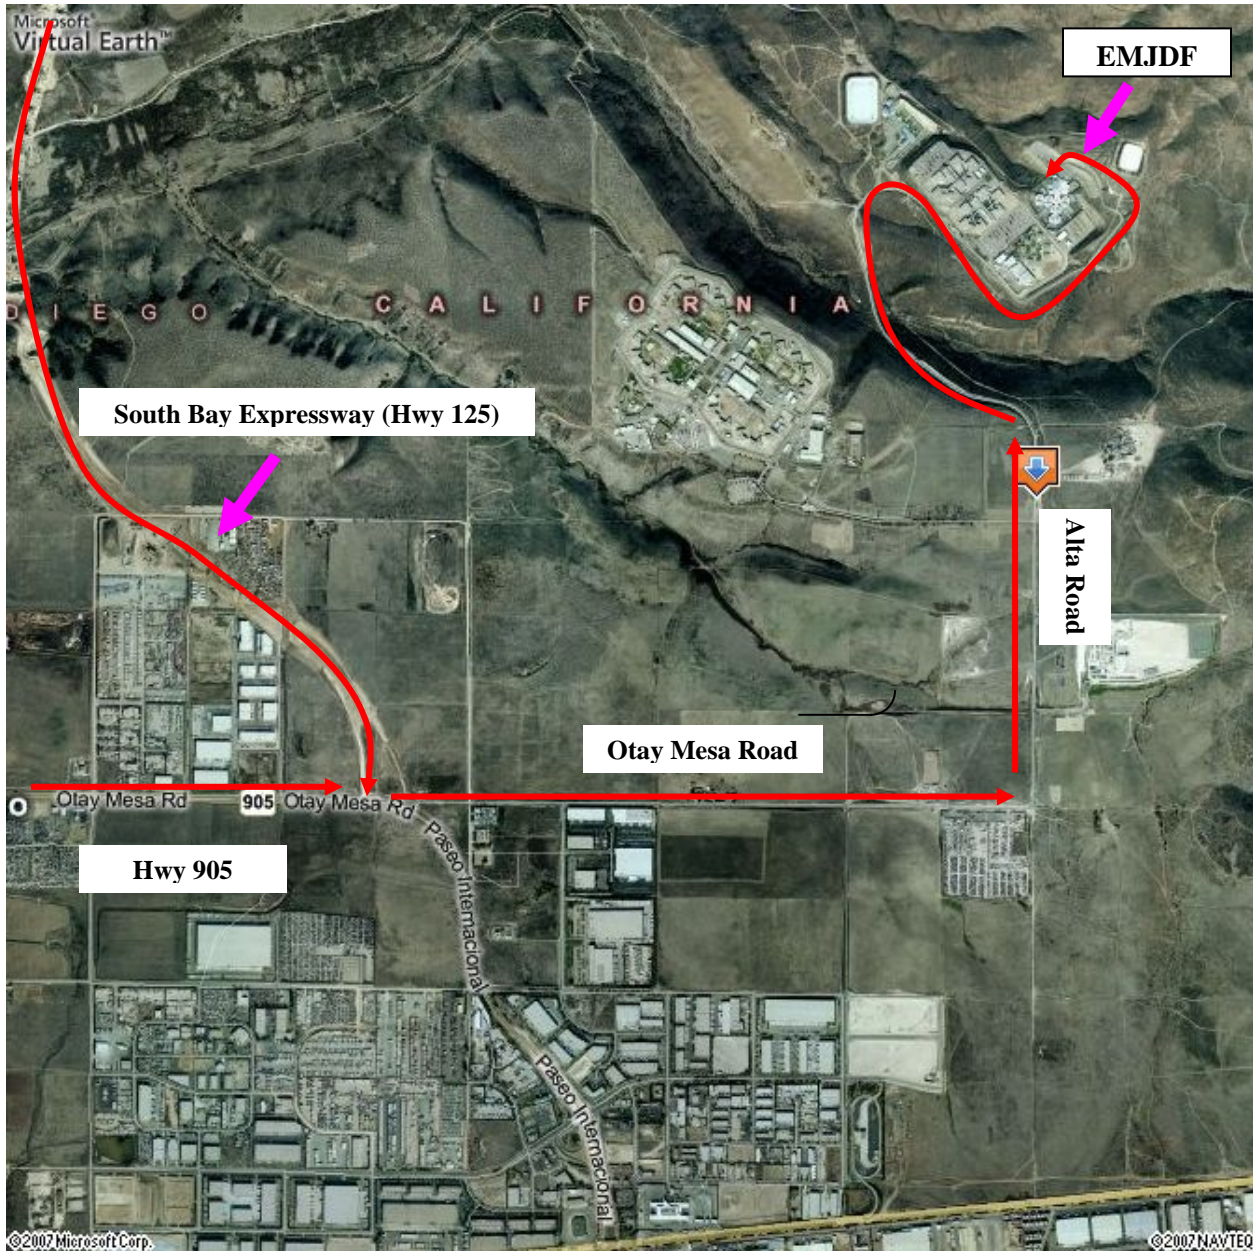

Map to EMJDF

Lost? Call (619) 671-4400

From Hwy 805/905:

1. Hwy 805 South to 905 East
2. Hwy 905 East to Otay Mesa Road (stay in left lane on 905)
3. Left on Alta Road (Stop sign at dead-end)
4. Turn Right at EMJDF Sign (across from George Bailey parking lot)

From South Bay Expressway (Hwy 125):

1. Hwy 125 South to Otay Mesa Road
2. Left on Otay Mesa Road, continue straight ahead
3. Left on Alta Road (Stop sign at dead-end)
4. Turn Right at EMJDF Sign (across from George Bailey parking lot)