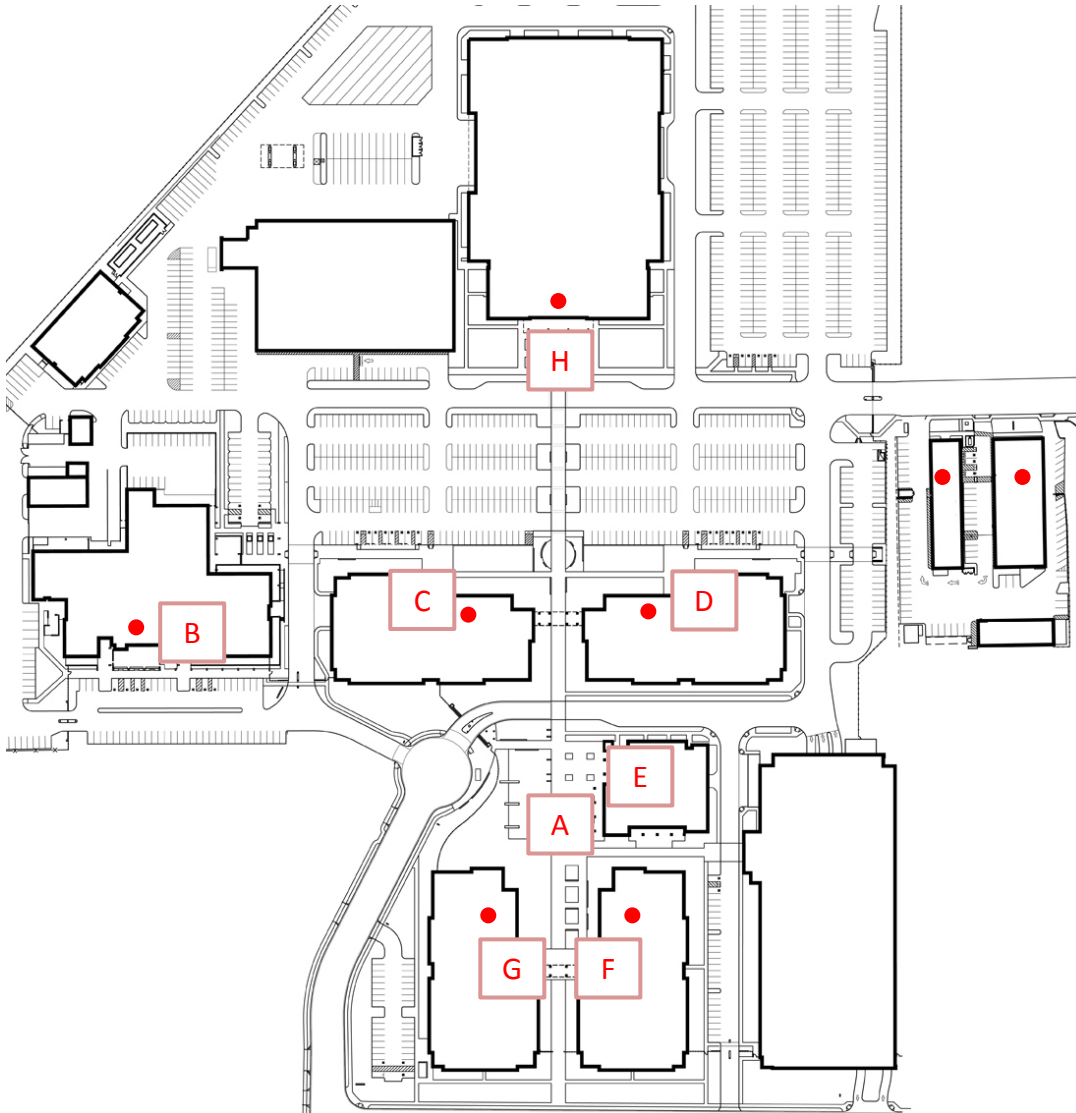

County Operations Center Art Collection Locations

Spring 2013

- A** – *Central Plaza*
Outdoor sculpture – Zadok Ben-David
- B** – *Medical Examiners Office*
Lobby sculptures – Christopher Puzio
Paintings – Gail Roberts, Italo Scanga, Ellen Salk, Manny Farber, Marie Najera
- C** – *Building 5560*
Lobby sculpture – John Rogers
- D** – *Building 5530*
Lobby sculpture – Ball-Nogues Studio
- E** – *Campus Center and Commons*
Paintings – William Glen Crooks
Photograph – Phillip Scholz Rittermann
- F** – *Building 5510*
Lobby sculpture – Anne Mudge
- G** – *Building 5500*
Lobby sculpture – Joyce Cutler Shaw
- H** – *Registrar of Voters Headquarters - Election Plaza*
Outdoor sculpture – Jun Kaneko*
- - *In Elevator lobbies throughout the office buildings* –
Artifact Display Project – Jay Johnson

*(not yet installed)